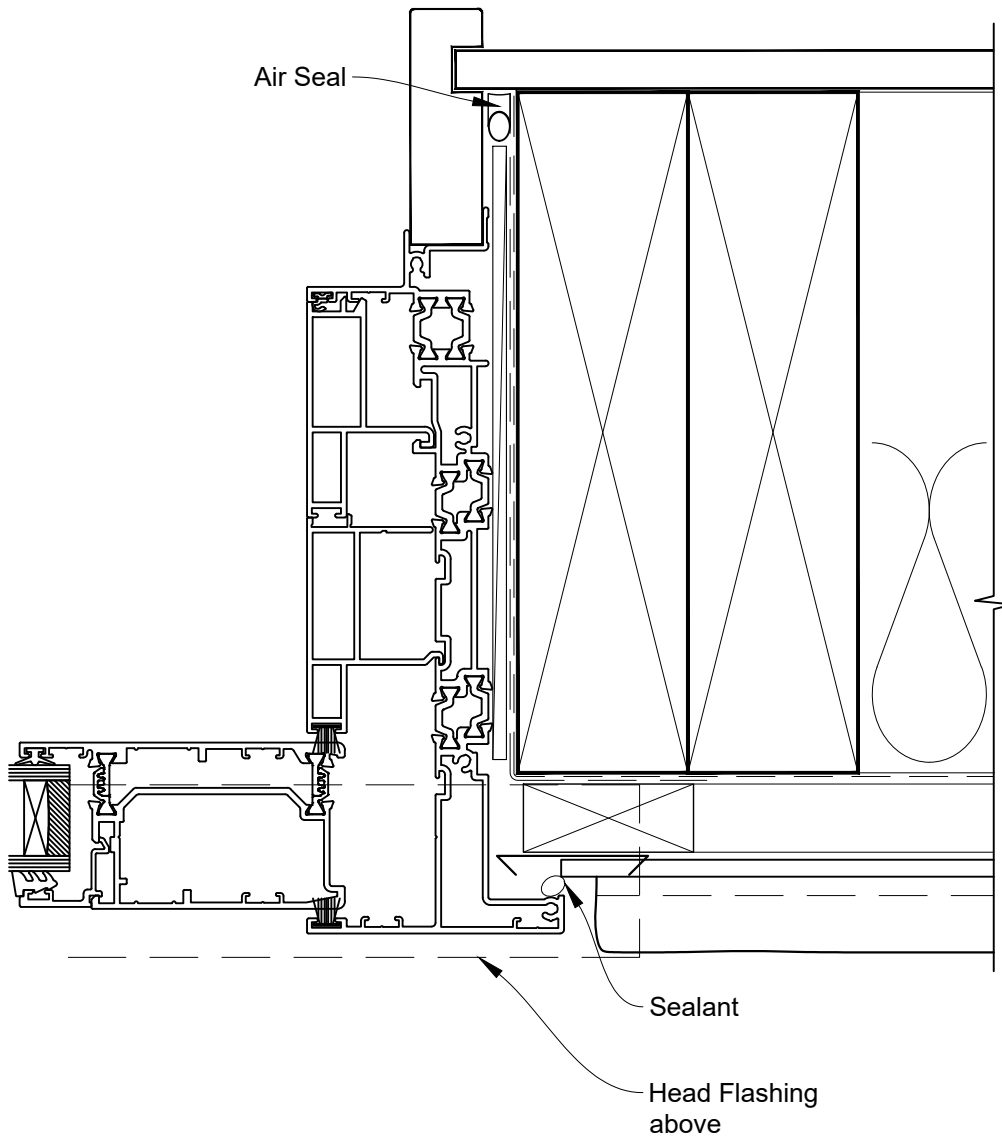

INSTALLATION DETAIL - 44mm METRO THERMAL HEART STACKER SLIDING DOOR ON STUCCO CAVITY CONSTRUCTION

Date: 01.03.23

Scale: 1:2

CAD Ref.: TM44MDST-CH

INSTALLATION DETAIL - 44mm METRO THERMAL HEART STACKER SLIDING DOOR ON STUCCO CAVITY CONSTRUCTION

Date: 01.03.23

Scale: 1:2

CAD Ref.: TM44MDST-CJ

INSTALLATION DETAIL - 44mm METRO THERMAL HEART STACKER SLIDING DOOR ON STUCCO CAVITY CONSTRUCTION

Date: 01.03.23

Scale: 1:2

CAD Ref.: TM44MDST-CS