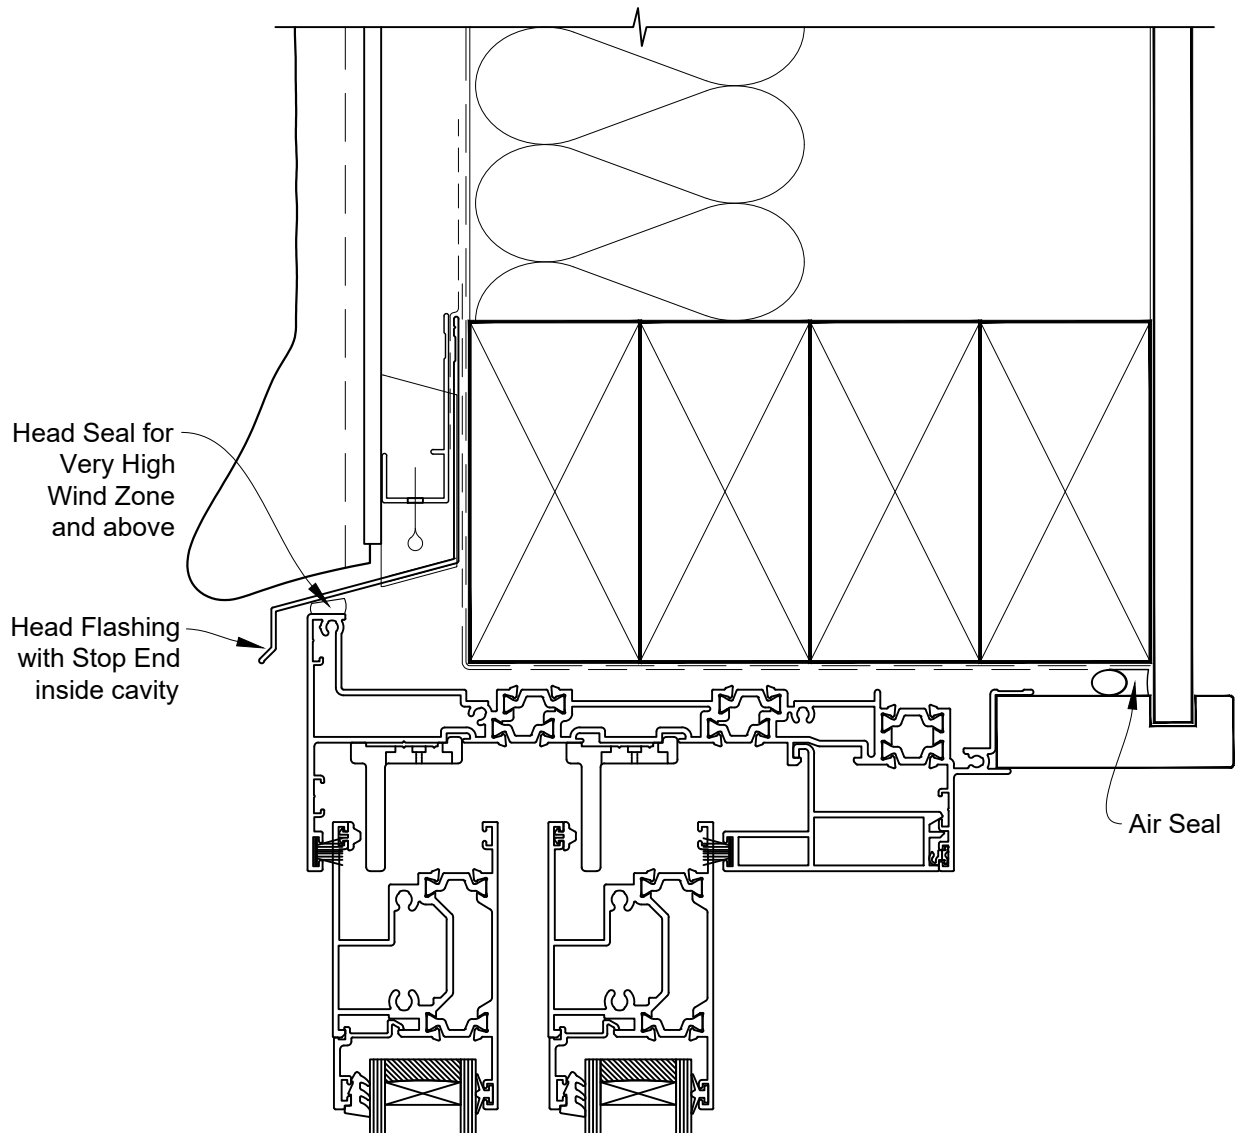

INSTALLATION DETAIL - 44mm METRO THERMAL HEART STACKER SLIDING DOOR ON STUCCO CAVITY CONSTRUCTION

Date: 01.03.23

Scale: 1:2

CAD Ref.: TM44MDST-CH

INSTALLATION DETAIL - 44mm METRO THERMAL HEART STACKER SLIDING DOOR ON STUCCO CAVITY CONSTRUCTION

Date: 01.03.23

Scale: 1:2

CAD Ref.: TM44MDST-CJ

INSTALLATION DETAIL - 44mm METRO THERMAL HEART STACKER SLIDING DOOR ON STUCCO CAVITY CONSTRUCTION

Date: 01.03.23

Scale: 1:2

CAD Ref.: TM44MDST-CS