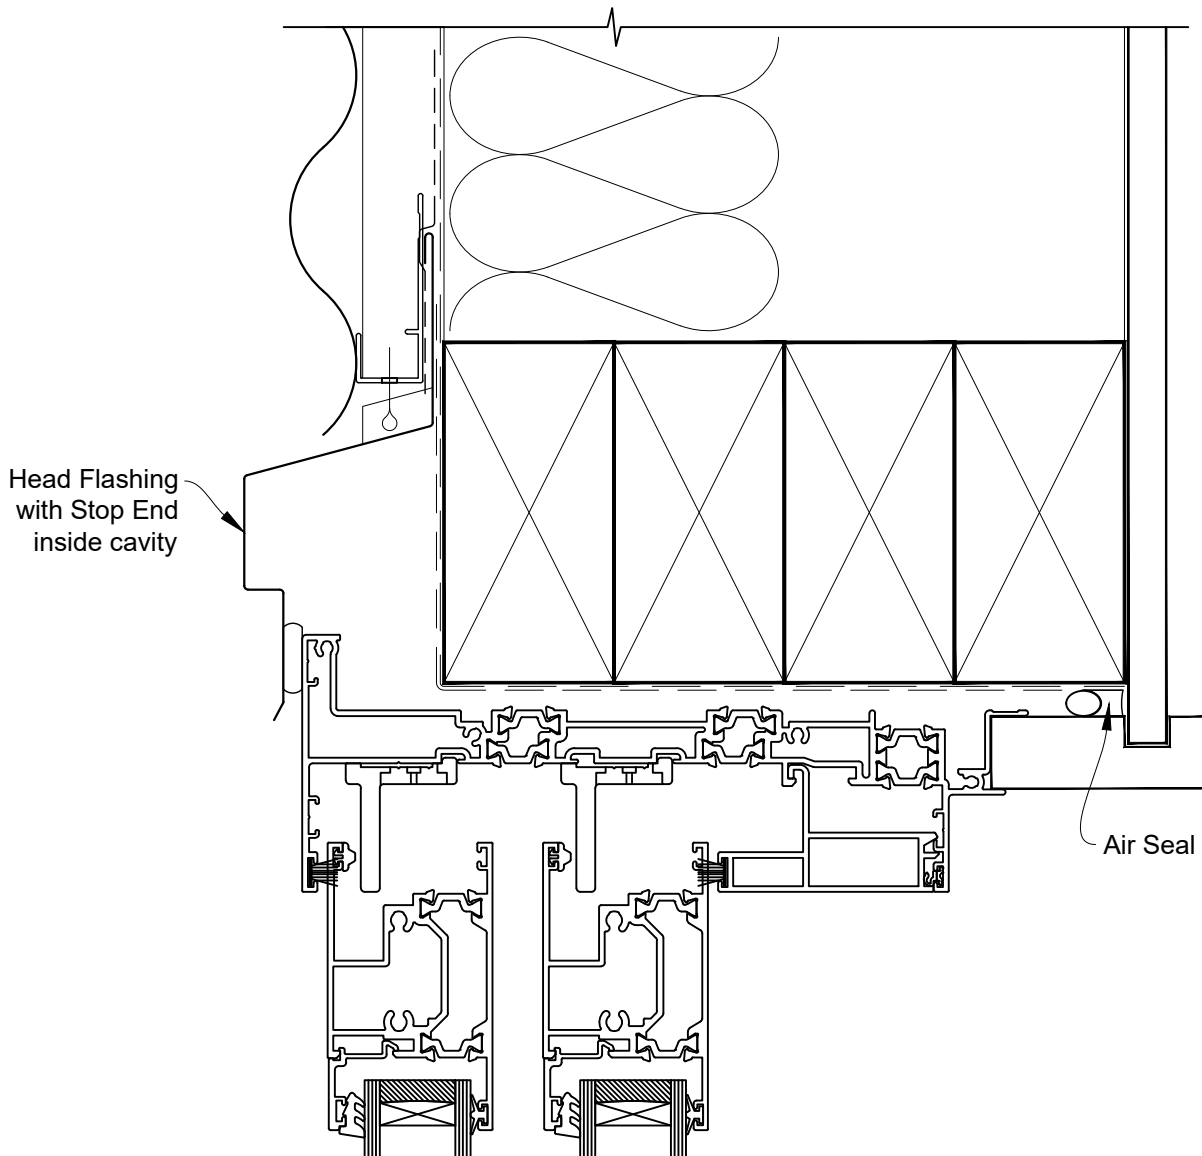

INSTALLATION DETAIL - 44mm METRO THERMAL HEART STACKER SLIDING DOOR ON PROFILE METAL CAVITY CONSTRUCTION

Date: 01.03.23

Scale: 1:2

CAD Ref.: TM44MDPM-CH

INSTALLATION DETAIL - 44mm METRO THERMAL HEART STACKER SLIDING DOOR ON PROFILE METAL CAVITY CONSTRUCTION

Date: 01.03.23

Scale: 1:2

CAD Ref.: TM44MDPM-CJ

INSTALLATION DETAIL - 44mm METRO THERMAL HEART STACKER SLIDING DOOR ON PROFILE METAL CAVITY CONSTRUCTION

Date: 01.03.23

Scale: 1:2

CAD Ref.: TM44MDPM-CS

INSTALLATION DETAIL - 44mm METRO THERMAL HEART STACKER SLIDING DOOR ON PROFILE METAL DIRECT FIXED CLADDING

Date: 01.03.23

Scale: 1:2

CAD Ref.: TM44MDPM-DH

INSTALLATION DETAIL - 44mm METRO THERMAL HEART STACKER SLIDING DOOR ON PROFILE METAL DIRECT FIXED CLADDING

Date: 01.03.23

Scale: 1:2

CAD Ref.: TM44MDPM-DJ

INSTALLATION DETAIL - 44mm METRO THERMAL HEART STACKER SLIDING DOOR ON PROFILE METAL DIRECT FIXED CLADDING

Date: 01.03.23

Scale: 1:2

CAD Ref.: TM44MDPM-DS