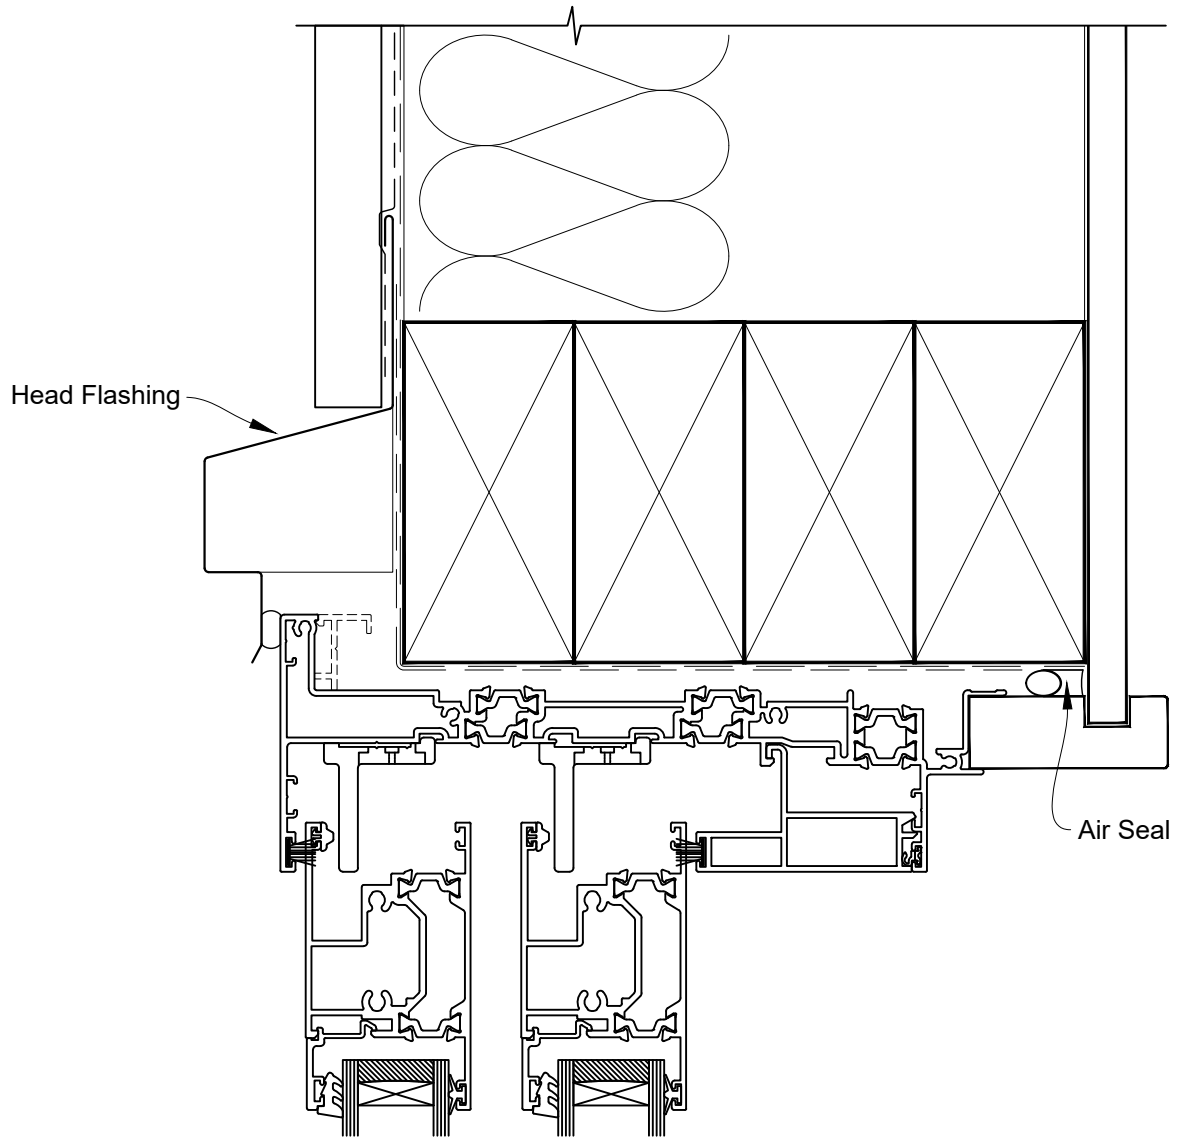

INSTALLATION DETAIL - 44mm METRO THERMAL HEART STACKER SLIDING DOOR ON PROFILE METAL CAVITY CONSTRUCTION

Date: 01.03.23

Scale: 1:2

CAD Ref.: TM44MDPM-CH

INSTALLATION DETAIL - 44mm METRO THERMAL HEART STACKER SLIDING DOOR ON PROFILE METAL CAVITY CONSTRUCTION

Date: 01.03.23

Scale: 1:2

CAD Ref.: TM44MDPM-CJ

INSTALLATION DETAIL - 44mm METRO THERMAL HEART STACKER SLIDING DOOR ON PROFILE METAL CAVITY CONSTRUCTION

Date: 01.03.23

Scale: 1:2

CAD Ref.: TM44MDPM-CS

INSTALLATION DETAIL - 44mm METRO THERMAL HEART STACKER SLIDING DOOR ON PROFILE METAL DIRECT FIXED CLADDING

Date: 01.03.23

Scale: 1:2

CAD Ref.: TM44MDPM-DH

INSTALLATION DETAIL - 44mm METRO THERMAL HEART STACKER SLIDING DOOR ON PROFILE METAL DIRECT FIXED CLADDING

Date: 01.03.23

Scale: 1:2

CAD Ref.: TM44MDPM-DJ

INSTALLATION DETAIL - 44mm METRO THERMAL HEART STACKER SLIDING DOOR ON PROFILE METAL DIRECT FIXED CLADDING

Date: 01.03.23

Scale: 1:2

CAD Ref.: TM44MDPM-DS