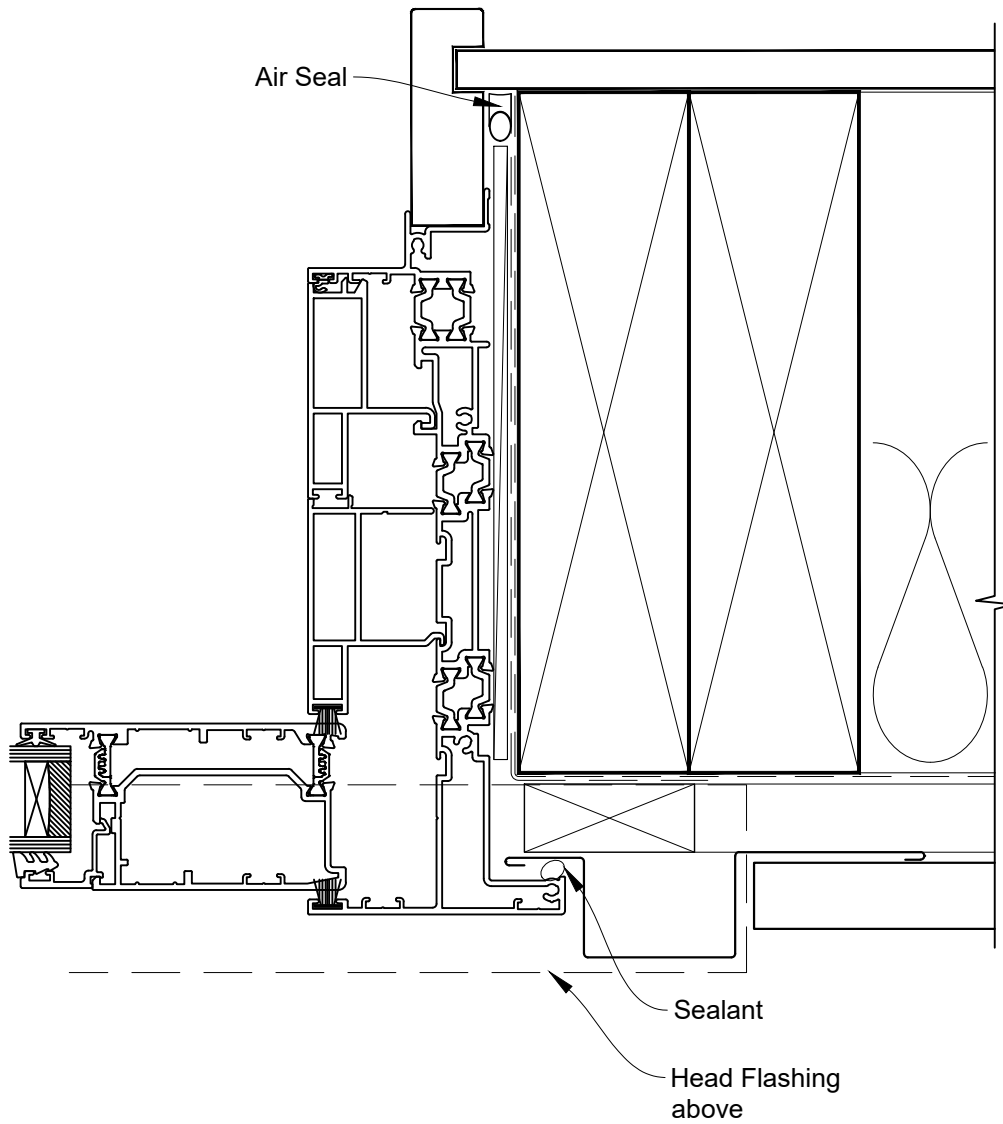

INSTALLATION DETAIL - 44mm METRO THERMAL HEART STACKER SLIDING DOOR ON PROFILE METAL CAVITY CONSTRUCTION

Date: 01.03.23

Scale: 1:2

CAD Ref.: TM44MDPM-CH

INSTALLATION DETAIL - 44mm METRO THERMAL HEART STACKER SLIDING DOOR ON PROFILE METAL CAVITY CONSTRUCTION

Date: 01.03.23

Scale: 1:2

CAD Ref.: TM44MDPM-CJ

INSTALLATION DETAIL - 44mm METRO THERMAL HEART STACKER SLIDING DOOR ON PROFILE METAL CAVITY CONSTRUCTION

Date: 01.03.23

Scale: 1:2

CAD Ref.: TM44MDPM-CS

INSTALLATION DETAIL - 44mm METRO THERMAL HEART STACKER SLIDING DOOR ON PROFILE METAL DIRECT FIXED CLADDING

Date: 01.03.23

Scale: 1:2

CAD Ref.: TM44MDPM-DH

INSTALLATION DETAIL - 44mm METRO THERMAL HEART STACKER SLIDING DOOR ON PROFILE METAL DIRECT FIXED CLADDING

Date: 01.03.23

Scale: 1:2

CAD Ref.: TM44MDPM-DJ

INSTALLATION DETAIL - 44mm METRO THERMAL HEART STACKER SLIDING DOOR ON PROFILE METAL DIRECT FIXED CLADDING

Date: 01.03.23

Scale: 1:2

CAD Ref.: TM44MDPM-DS