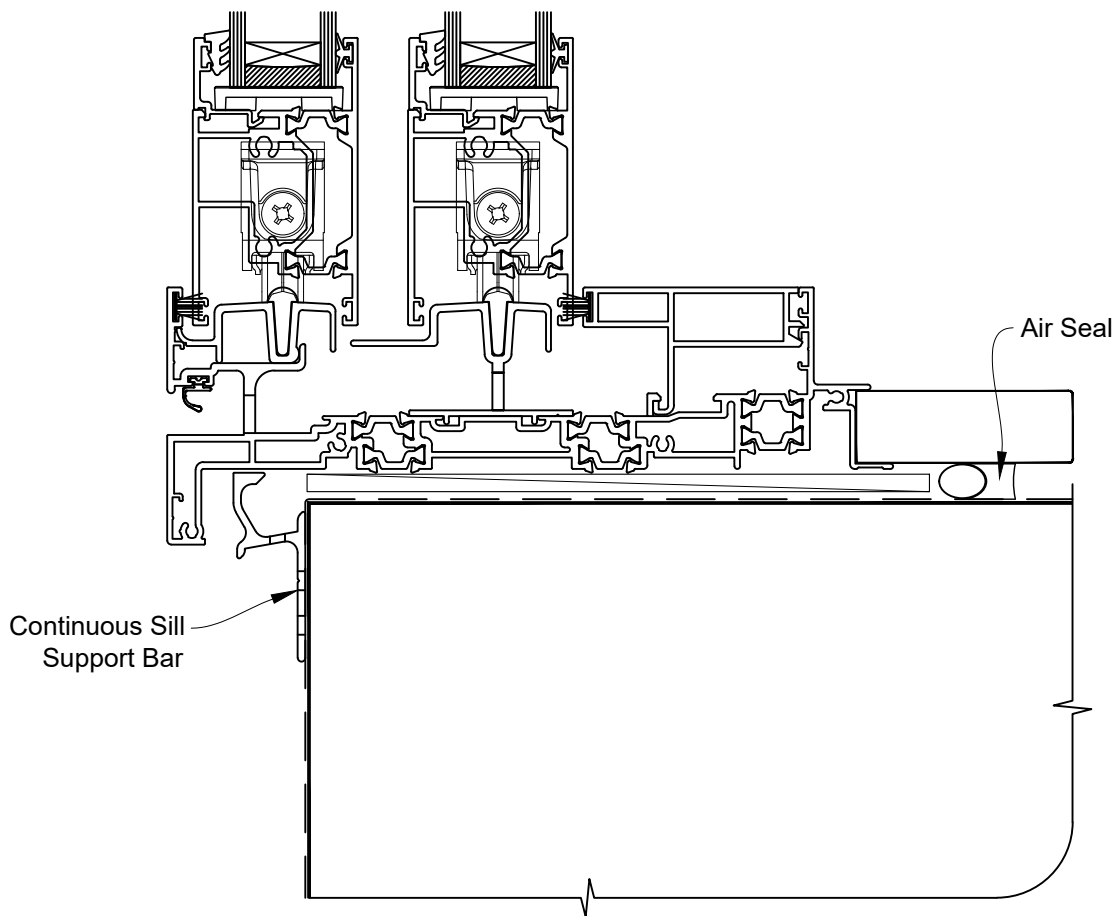

INSTALLATION DETAIL - 44mm METRO THERMAL HEART STACKER SLIDING DOOR ON PROFILE METAL CAVITY CONSTRUCTION

Date: 01.03.23

Scale: 1:2

CAD Ref.: TM44MDPM-CH

INSTALLATION DETAIL - 44mm METRO THERMAL HEART STACKER SLIDING DOOR ON PROFILE METAL CAVITY CONSTRUCTION

Date: 01.03.23

Scale: 1:2

CAD Ref.: TM44MDPM-CJ

INSTALLATION DETAIL - 44mm METRO THERMAL HEART STACKER SLIDING DOOR ON PROFILE METAL CAVITY CONSTRUCTION

Date: 01.03.23

Scale: 1:2

CAD Ref.: TM44MDPM-CS

INSTALLATION DETAIL - 44mm METRO THERMAL HEART STACKER SLIDING DOOR ON PROFILE METAL DIRECT FIXED CLADDING

Date: 01.03.23

Scale: 1:2

CAD Ref.: TM44MDPM-DH

INSTALLATION DETAIL - 44mm METRO THERMAL HEART STACKER SLIDING DOOR ON PROFILE METAL DIRECT FIXED CLADDING

Date: 01.03.23

Scale: 1:2

CAD Ref.: TM44MDPM-DJ

INSTALLATION DETAIL - 44mm METRO THERMAL HEART STACKER SLIDING DOOR ON PROFILE METAL DIRECT FIXED CLADDING

Date: 01.03.23

Scale: 1:2

CAD Ref.: TM44MDPM-DS