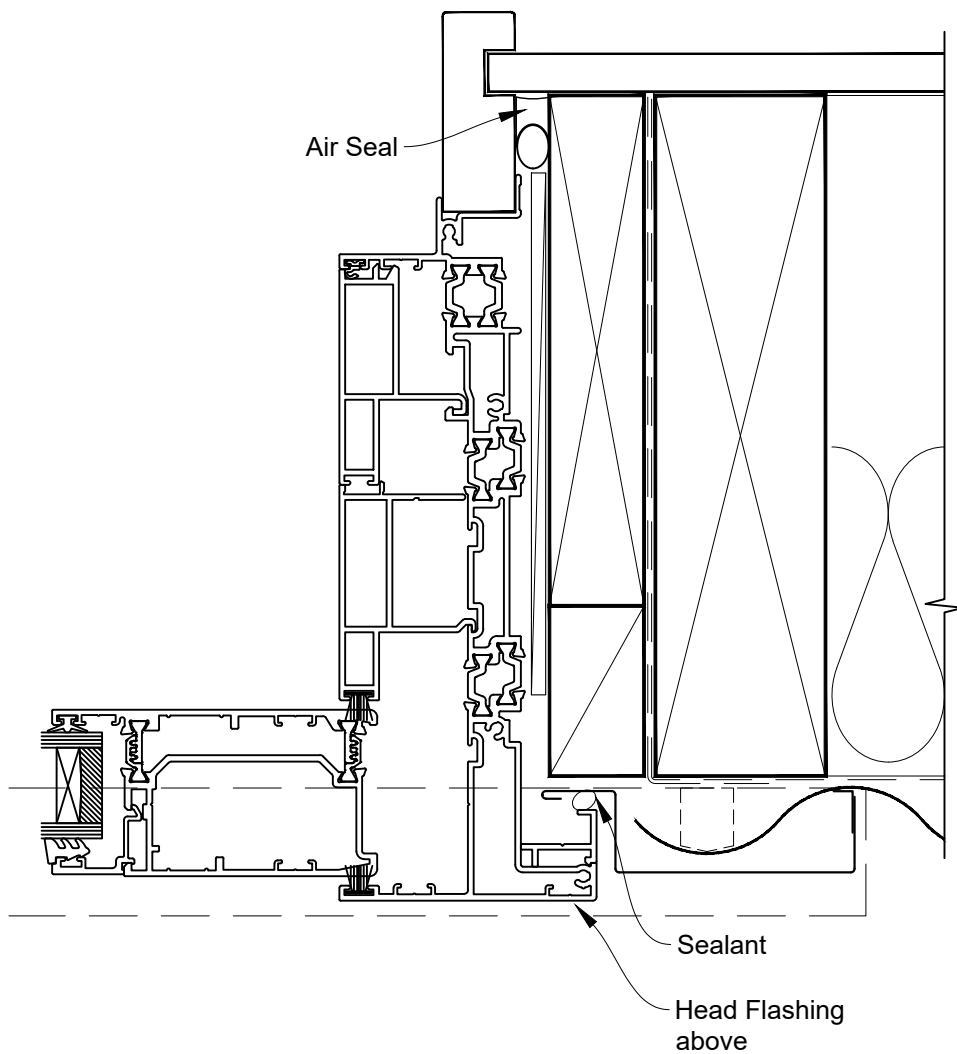

INSTALLATION DETAIL - 44mm METRO THERMAL HEART STACKER SLIDING DOOR ON PROFILE METAL CAVITY CONSTRUCTION

Date: 01.03.23

Scale: 1:2

CAD Ref.: TM44MDPM-CH

INSTALLATION DETAIL - 44mm METRO THERMAL HEART STACKER SLIDING DOOR ON PROFILE METAL CAVITY CONSTRUCTION

Date: 01.03.23

Scale: 1:2

CAD Ref.: TM44MDPM-DH

INSTALLATION DETAIL - 44mm METRO THERMAL HEART STACKER SLIDING DOOR ON PROFILE METAL DIRECT FIXED CLADDING

Date: 01.03.23

Scale: 1:2

CAD Ref.: TM44MDPM-DJ

INSTALLATION DETAIL - 44mm METRO THERMAL HEART STACKER SLIDING DOOR ON PROFILE METAL DIRECT FIXED CLADDING

Date: 01.03.23

Scale: 1:2

CAD Ref.: TM44MDPM-DS