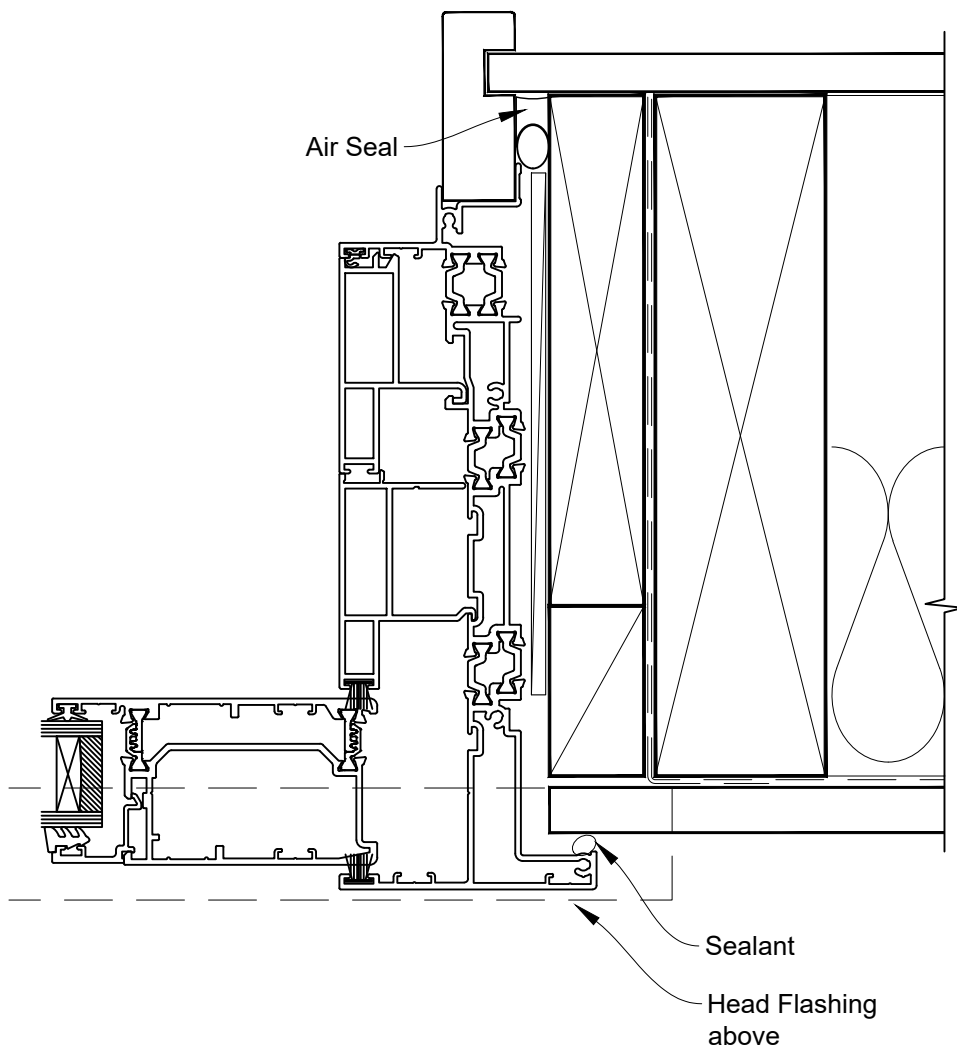

INSTALLATION DETAIL - 44mm METRO THERMAL HEART STACKER SLIDING DOOR ON FLAT SHEET CAVITY CONSTRUCTION

Date: 01.03.23

Scale: 1:2

CAD Ref.: TM44MDFS-CH

INSTALLATION DETAIL - 44mm METRO THERMAL HEART STACKER SLIDING DOOR ON FLAT SHEET CAVITY CONSTRUCTION

Date: 01.03.23

Scale: 1:2

CAD Ref.: TM44MDFS-DH

INSTALLATION DETAIL - 44mm METRO THERMAL HEART STACKER SLIDING DOOR ON FLAT SHEET DIRECT FIXED CLADDING

Date: 01.03.23

Scale: 1:2

CAD Ref.: TM44MDFS-DJ

INSTALLATION DETAIL - 44mm METRO THERMAL HEART STACKER SLIDING DOOR ON FLAT SHEET DIRECT FIXED CLADDING

Date: 01.03.23

Scale: 1:2

CAD Ref.: TM44MDFS-DS