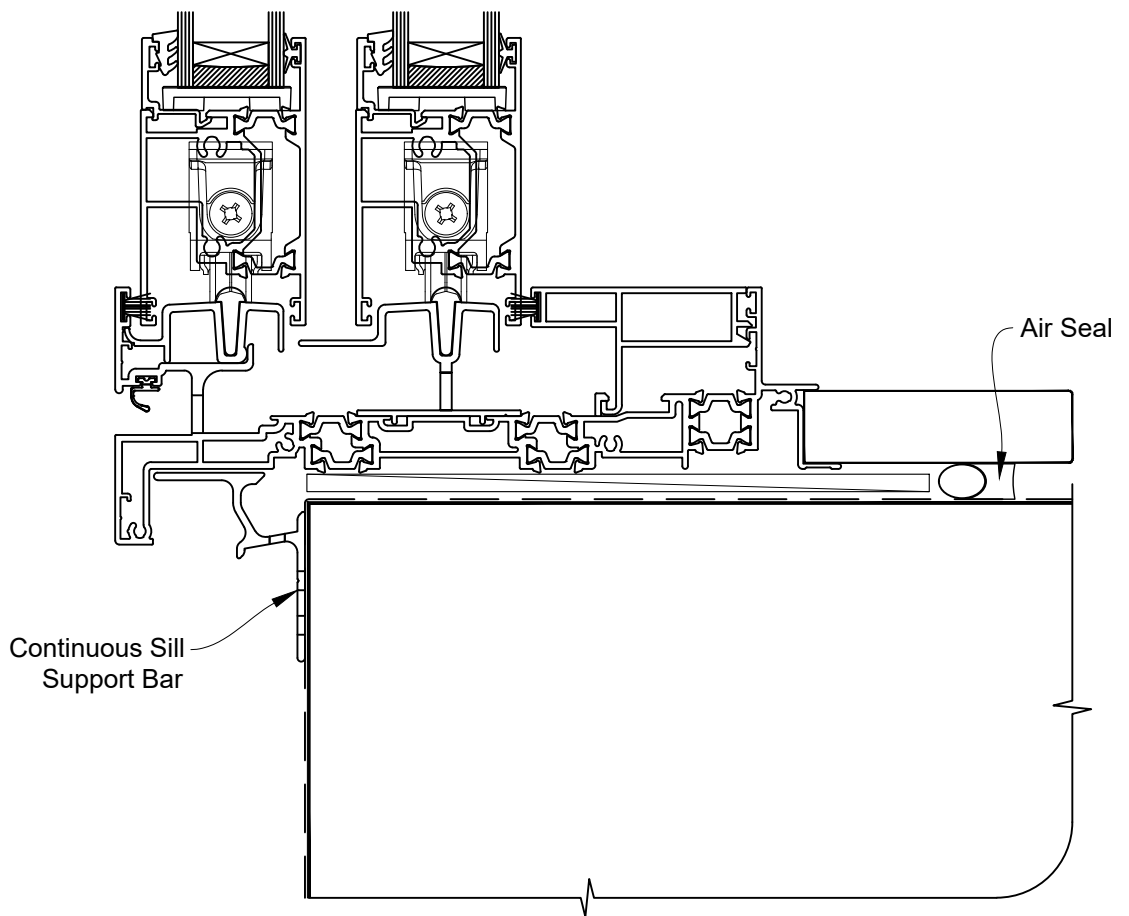

INSTALLATION DETAIL - 44mm METRO THERMAL HEART STACKER SLIDING DOOR ON FLAT SHEET CAVITY CONSTRUCTION

Date: 01.03.23

Scale: 1:2

CAD Ref.: TM44MDFS-CH

INSTALLATION DETAIL - 44mm METRO THERMAL HEART STACKER SLIDING DOOR ON FLAT SHEET CAVITY CONSTRUCTION

Date: 01.03.23

Scale: 1:2

CAD Ref.: TM44MDFS-CJ

INSTALLATION DETAIL - 44mm METRO THERMAL HEART STACKER SLIDING DOOR ON FLAT SHEET CAVITY CONSTRUCTION

Date: 01.03.23

Scale: 1:2

CAD Ref.: TM44MDFS-CS

INSTALLATION DETAIL - 44mm METRO THERMAL HEART STACKER SLIDING DOOR ON FLAT SHEET DIRECT FIXED CLADDING

Date: 01.03.23

Scale: 1:2

CAD Ref.: TM44MDFS-DH

INSTALLATION DETAIL - 44mm METRO THERMAL HEART STACKER SLIDING DOOR ON FLAT SHEET DIRECT FIXED CLADDING

Date: 01.03.23

Scale: 1:2

CAD Ref.: TM44MDFS-DJ

INSTALLATION DETAIL - 44mm METRO THERMAL HEART STACKER SLIDING DOOR ON FLAT SHEET DIRECT FIXED CLADDING

Date: 01.03.23

Scale: 1:2

CAD Ref.: TM44MDFS-DS