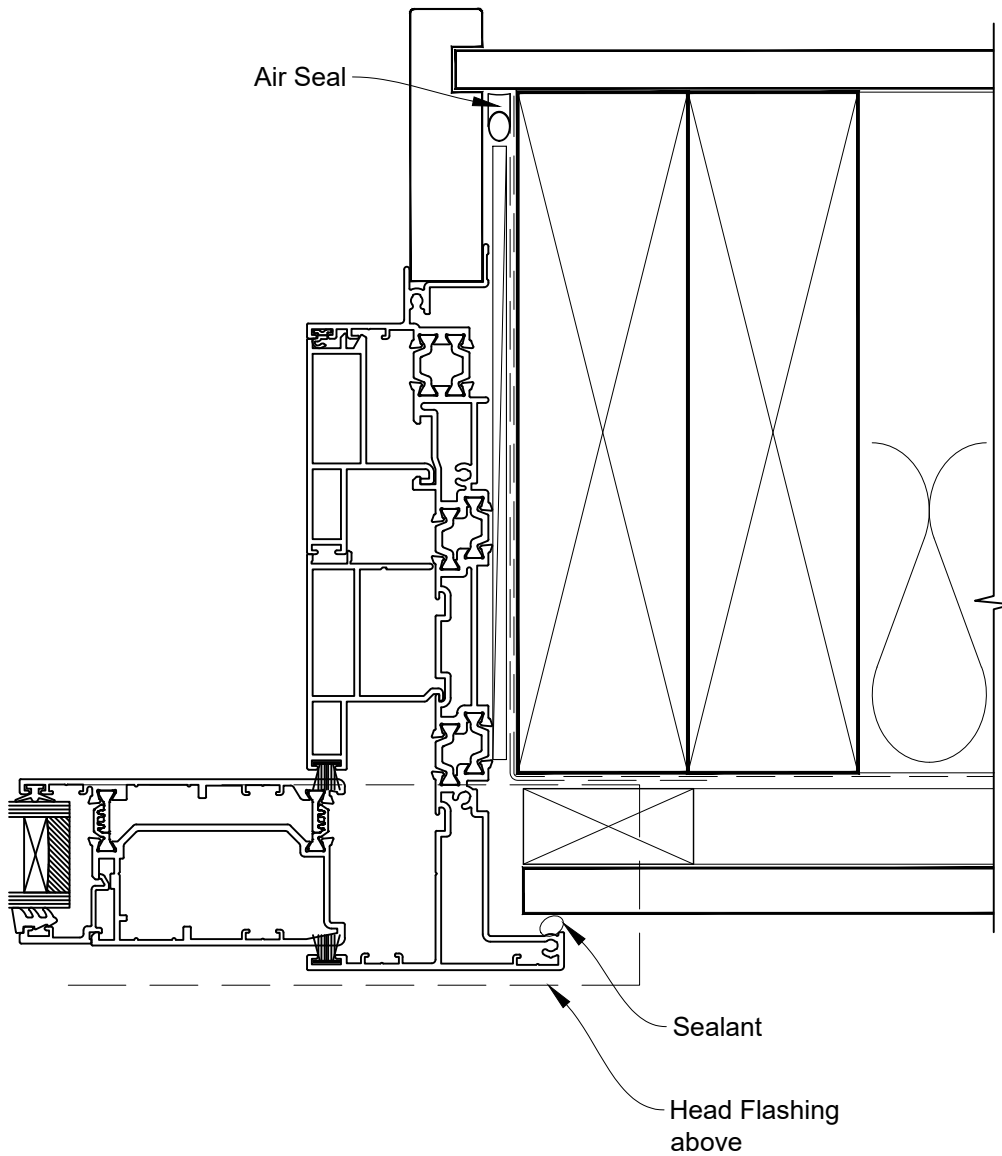

INSTALLATION DETAIL - 44mm METRO THERMAL HEART STACKER SLIDING DOOR ON FLAT SHEET CAVITY CONSTRUCTION

Date: 01.03.23

Scale: 1:2

CAD Ref.: TM44MDFS-CH

INSTALLATION DETAIL - 44mm METRO THERMAL HEART STACKER SLIDING DOOR ON FLAT SHEET CAVITY CONSTRUCTION

Date: 01.03.23

Scale: 1:2

CAD Ref.: TM44MDFS-CJ

INSTALLATION DETAIL - 44mm METRO THERMAL HEART STACKER SLIDING DOOR ON FLAT SHEET CAVITY CONSTRUCTION

Date: 01.03.23

Scale: 1:2

CAD Ref.: TM44MDFS-CS

INSTALLATION DETAIL - 44mm METRO THERMAL HEART STACKER SLIDING DOOR ON FLAT SHEET DIRECT FIXED CLADDING

Date: 01.03.23

Scale: 1:2

CAD Ref.: TM44MDFS-DH

INSTALLATION DETAIL - 44mm METRO THERMAL HEART STACKER SLIDING DOOR ON FLAT SHEET DIRECT FIXED CLADDING

Date: 01.03.23

Scale: 1:2

CAD Ref.: TM44MDFS-DJ

INSTALLATION DETAIL - 44mm METRO THERMAL HEART STACKER SLIDING DOOR ON FLAT SHEET DIRECT FIXED CLADDING

Date: 01.03.23

Scale: 1:2

CAD Ref.: TM44MDFS-DS