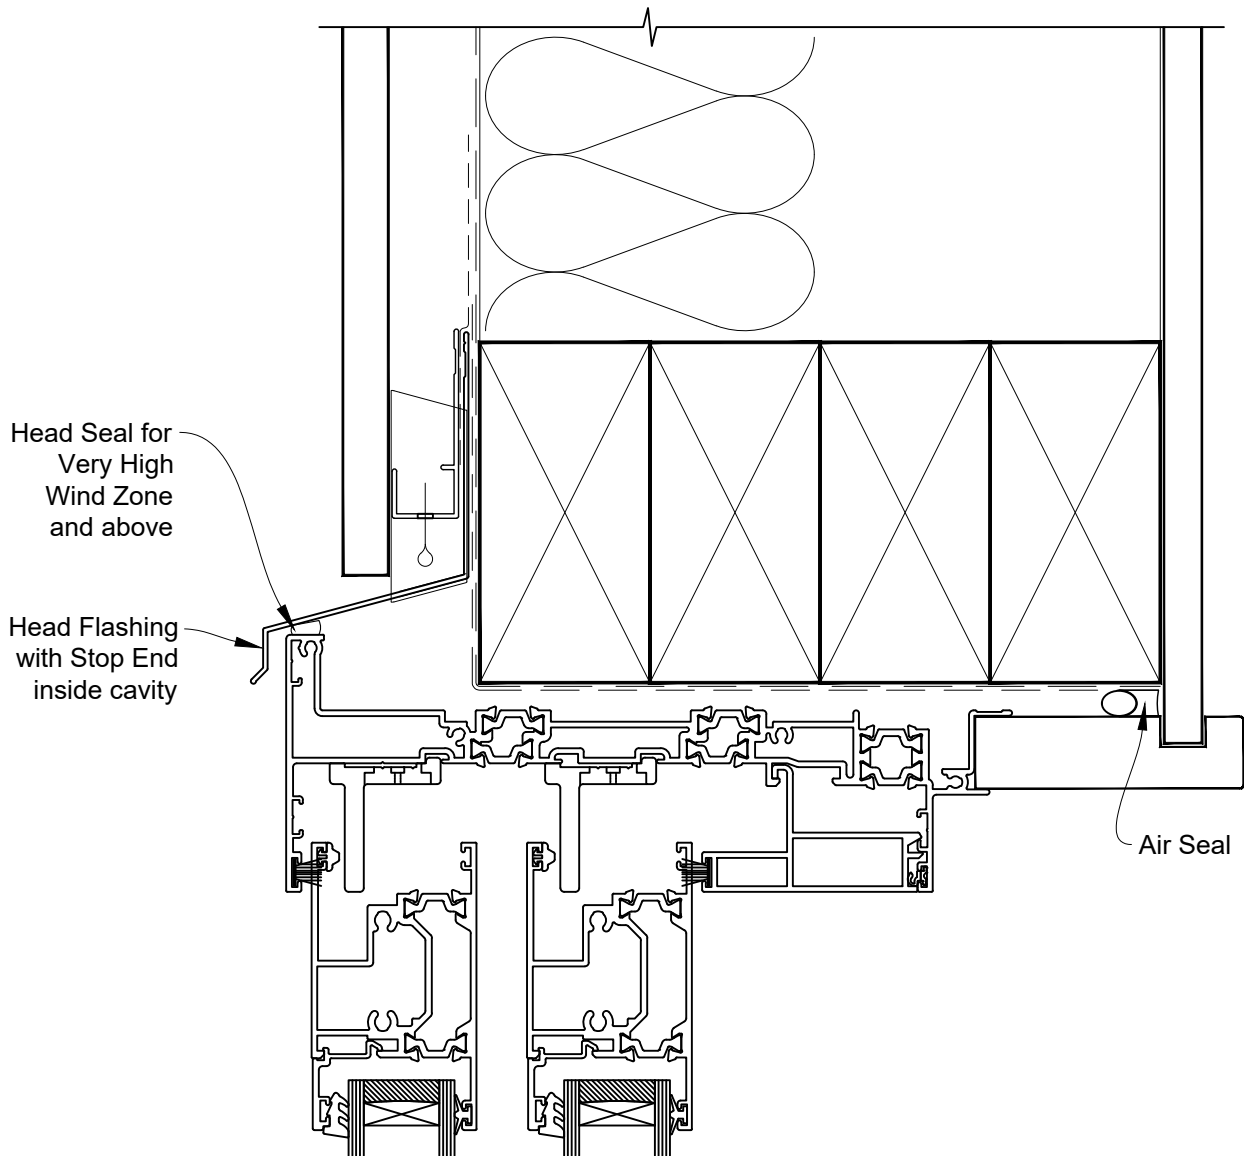

INSTALLATION DETAIL - 44mm METRO THERMAL HEART STACKER SLIDING DOOR ON FLAT SHEET CAVITY CONSTRUCTION

Date: 01.03.23

Scale: 1:2

CAD Ref.: TM44MDFS-CH

INSTALLATION DETAIL - 44mm METRO THERMAL HEART STACKER SLIDING DOOR ON FLAT SHEET CAVITY CONSTRUCTION

Date: 01.03.23

Scale: 1:2

CAD Ref.: TM44MDFS-CJ

INSTALLATION DETAIL - 44mm METRO THERMAL HEART STACKER SLIDING DOOR ON FLAT SHEET CAVITY CONSTRUCTION

Date: 01.03.23

Scale: 1:2

CAD Ref.: TM44MDFS-CS

INSTALLATION DETAIL - 44mm METRO THERMAL HEART STACKER SLIDING DOOR ON FLAT SHEET DIRECT FIXED CLADDING

Date: 01.03.23

Scale: 1:2

CAD Ref.: TM44MDFS-DH

INSTALLATION DETAIL - 44mm METRO THERMAL HEART STACKER SLIDING DOOR ON FLAT SHEET DIRECT FIXED CLADDING

Date: 01.03.23

Scale: 1:2

CAD Ref.: TM44MDFS-DJ

INSTALLATION DETAIL - 44mm METRO THERMAL HEART STACKER SLIDING DOOR ON FLAT SHEET DIRECT FIXED CLADDING

Date: 01.03.23

Scale: 1:2

CAD Ref.: TM44MDFS-DS