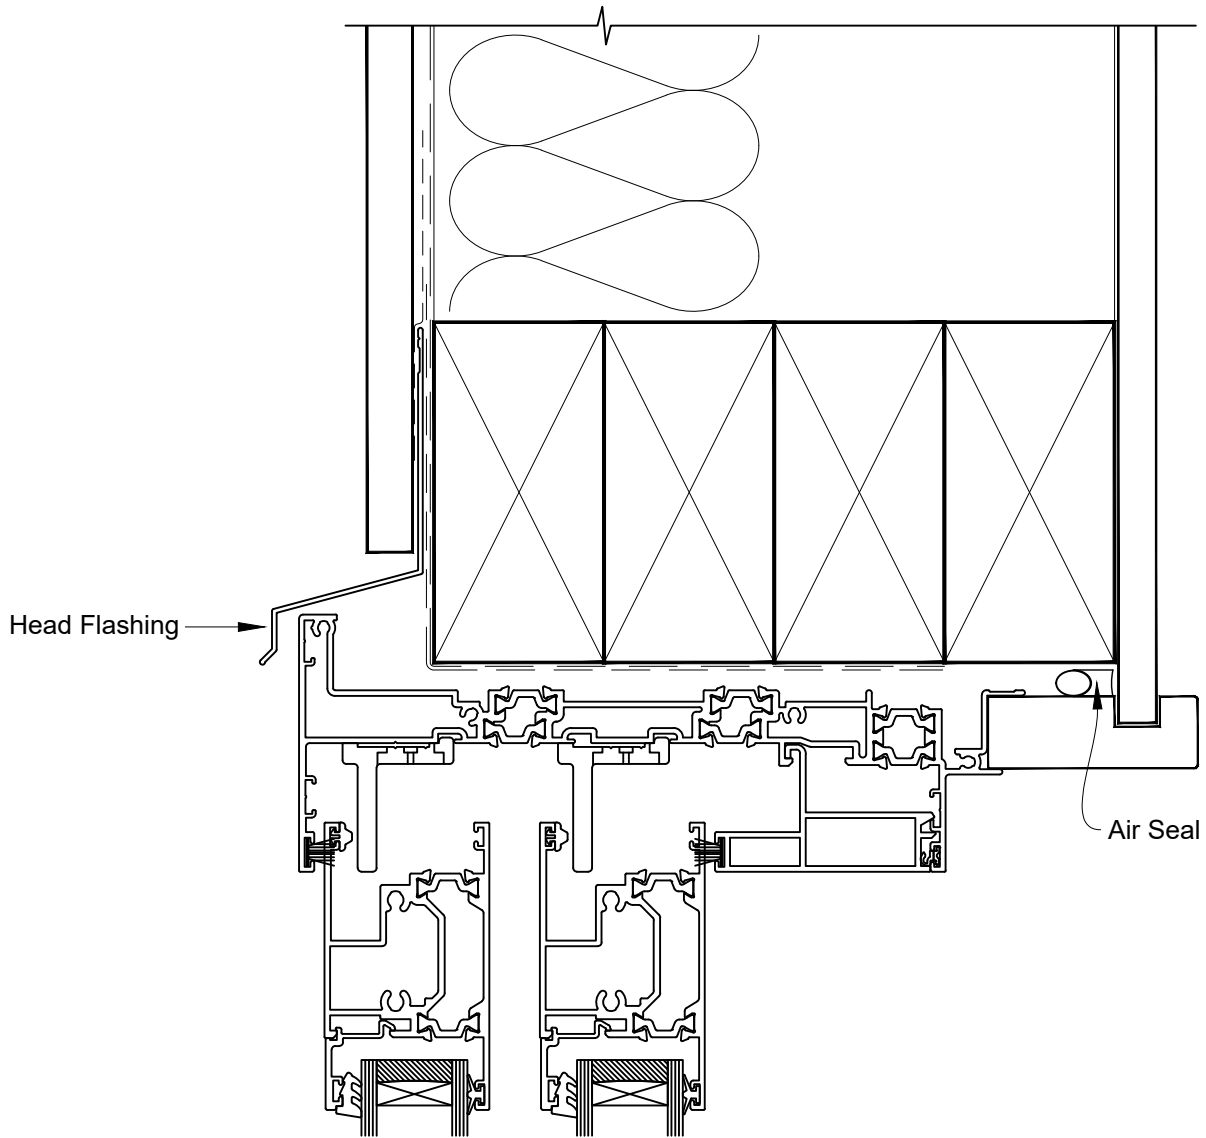

INSTALLATION DETAIL - 44mm METRO THERMAL HEART STACKER SLIDING DOOR ON FLAT SHEET CAVITY CONSTRUCTION

Date: 01.03.23

Scale: 1:2

CAD Ref.: TM44MDFS-CH

INSTALLATION DETAIL - 44mm METRO THERMAL HEART STACKER SLIDING DOOR ON FLAT SHEET CAVITY CONSTRUCTION

Date: 01.03.23

Scale: 1:2

CAD Ref.: TM44MDFS-CJ

INSTALLATION DETAIL - 44mm METRO THERMAL HEART STACKER SLIDING DOOR ON FLAT SHEET CAVITY CONSTRUCTION

Date: 01.03.23

Scale: 1:2

CAD Ref.: TM44MDFS-CS

INSTALLATION DETAIL - 44mm METRO THERMAL HEART STACKER SLIDING DOOR ON FLAT SHEET DIRECT FIXED CLADDING

Date: 01.03.23

Scale: 1:2

CAD Ref.: TM44MDFS-DH

INSTALLATION DETAIL - 44mm METRO THERMAL HEART STACKER SLIDING DOOR ON FLAT SHEET DIRECT FIXED CLADDING

Date: 01.03.23

Scale: 1:2

CAD Ref.: TM44MDFS-DJ

INSTALLATION DETAIL - 44mm METRO THERMAL HEART STACKER SLIDING DOOR ON FLAT SHEET DIRECT FIXED CLADDING

Date: 01.03.23

Scale: 1:2

CAD Ref.: TM44MDFS-DS