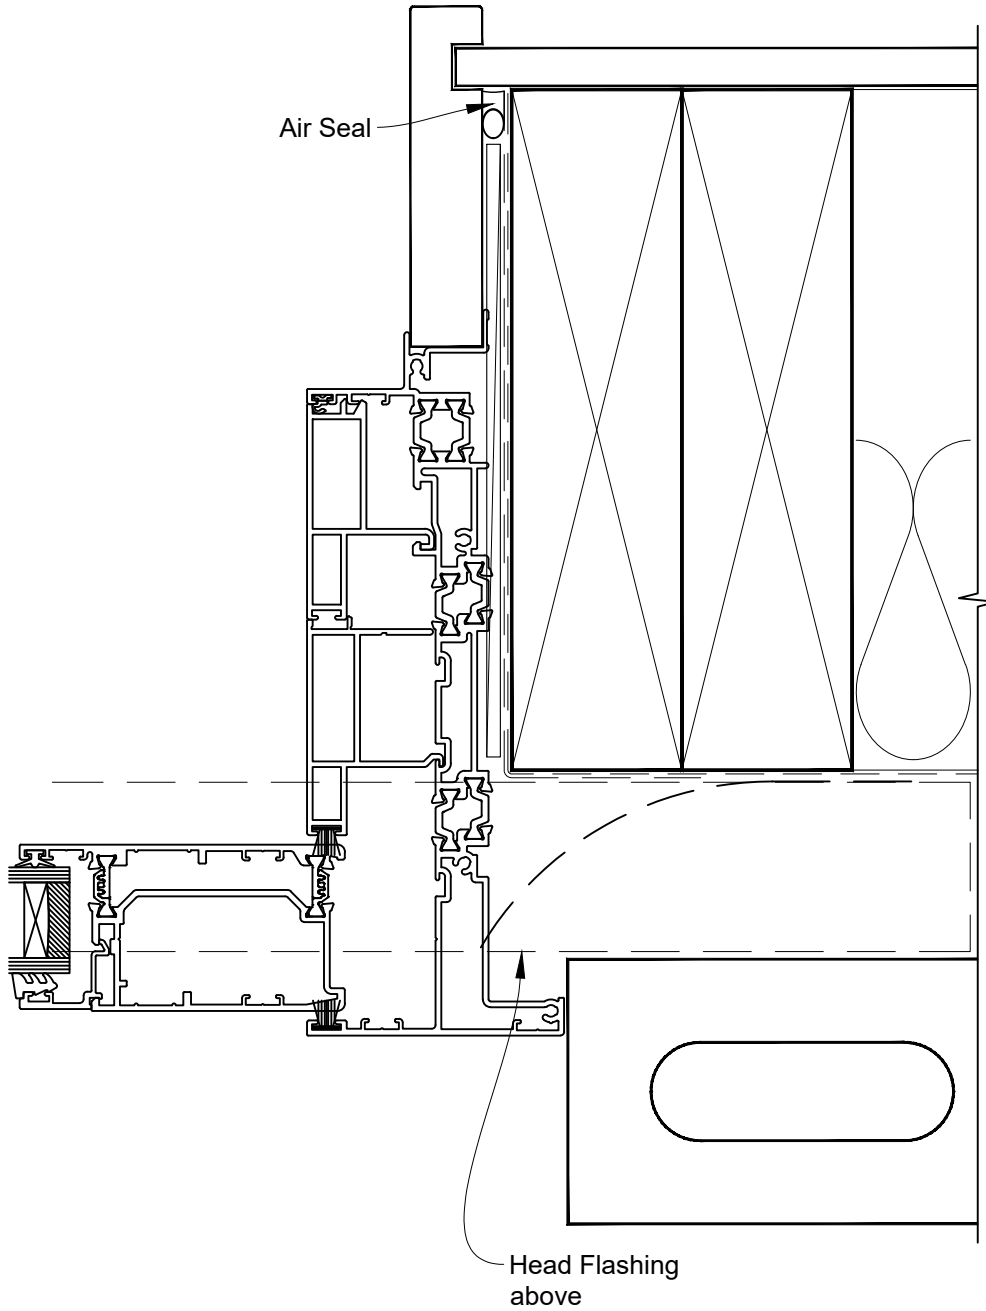

INSTALLATION DETAIL - 44mm METRO THERMAL HEART STACKER SLIDING DOOR ON BRICK VENEER CAVITY CONSTRUCTION

Date: 01.03.23

Scale: 1:2

CAD Ref.: TM44MDBV-CH

INSTALLATION DETAIL - 44mm METRO THERMAL HEART STACKER SLIDING DOOR ON BRICK VENEER CAVITY CONSTRUCTION

Date: 01.03.23

Scale: 1:2

CAD Ref.: TM44MDBV-CJ

INSTALLATION DETAIL - 44mm METRO THERMAL HEART STACKER SLIDING DOOR ON BRICK VENEER CAVITY CONSTRUCTION

Date: 01.03.23

Scale: 1:2

CAD Ref.: TM44MDBV-CS