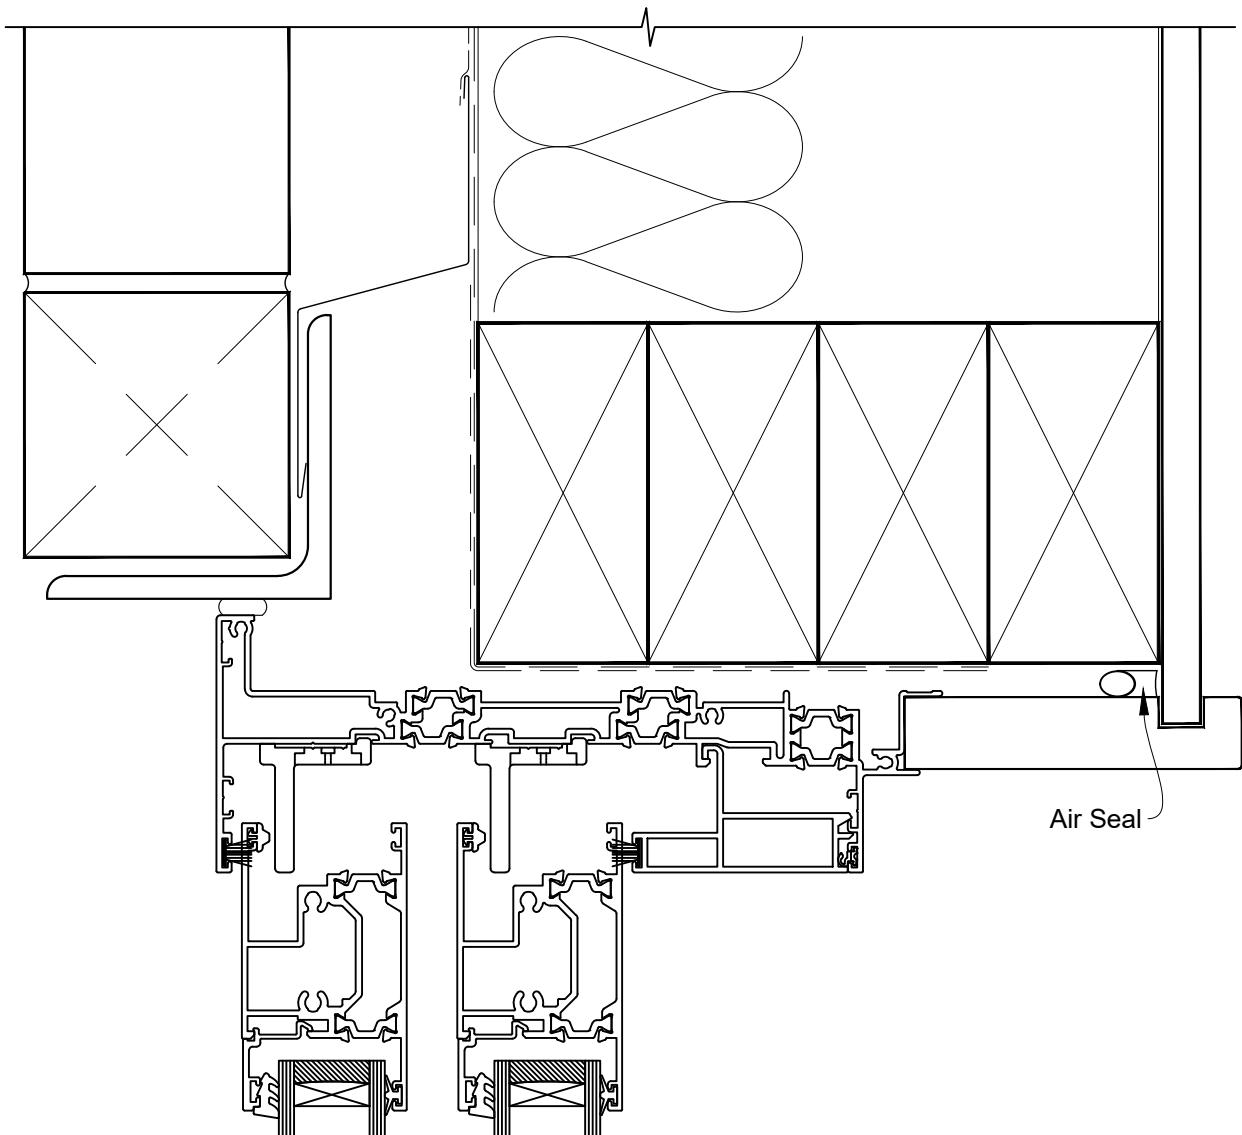

INSTALLATION DETAIL - 44mm METRO THERMAL HEART STACKER SLIDING DOOR ON BRICK VENEER CAVITY CONSTRUCTION

Date: 01.03.23

Scale: 1:2

CAD Ref.: TM44MDBV-CH

INSTALLATION DETAIL - 44mm METRO THERMAL HEART STACKER SLIDING DOOR ON BRICK VENEER CAVITY CONSTRUCTION

Date: 01.03.23

Scale: 1:2

CAD Ref.: TM44MDBV-CJ

INSTALLATION DETAIL - 44mm METRO THERMAL HEART STACKER SLIDING DOOR ON BRICK VENEER CAVITY CONSTRUCTION

Date: 01.03.23

Scale: 1:2

CAD Ref.: TM44MDBV-CS