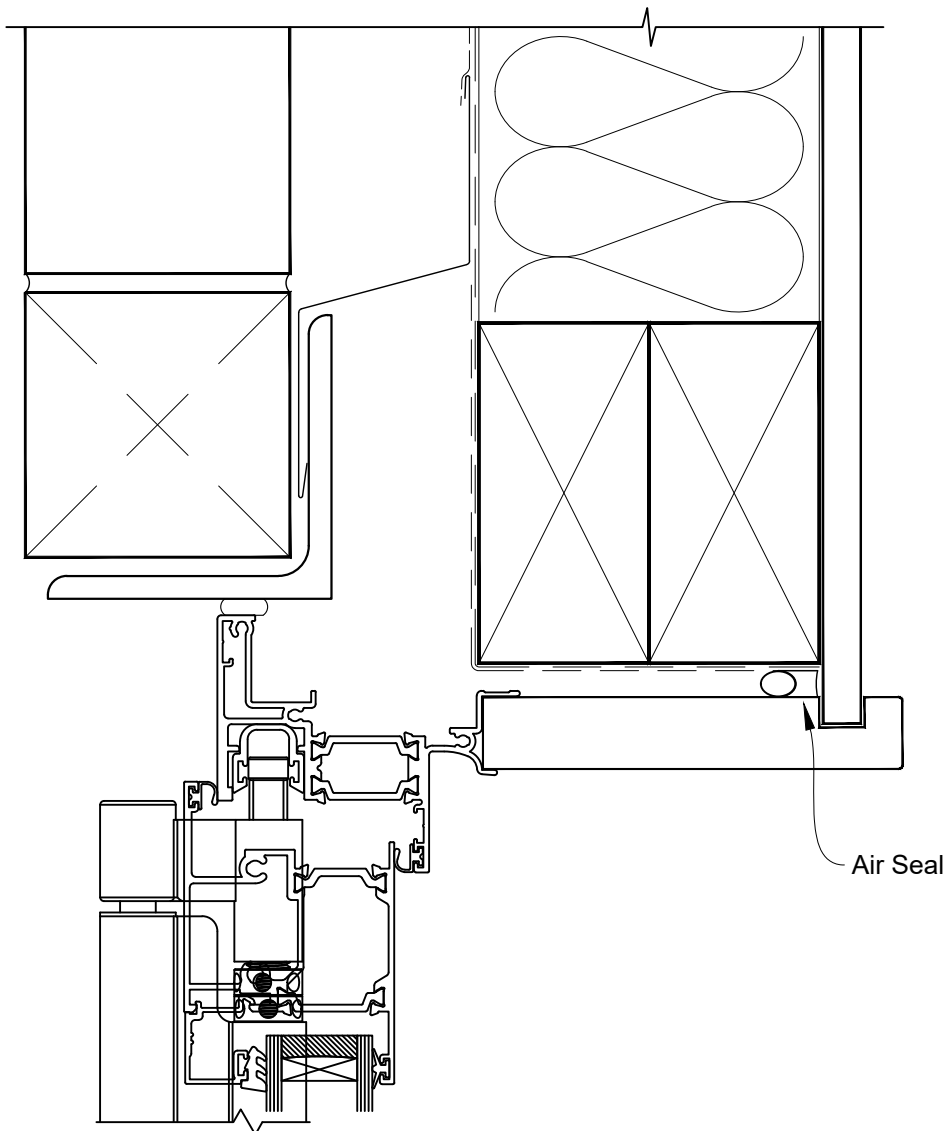

INSTALLATION DETAIL - METRO THERMAL HEART BIFOLD DOOR OPEN OUT ON BRICK VENEER CAVITY CONSTRUCTION

Date: 01.03.23

Scale: 1:2

CAD Ref.: TMBDBV-CH

INSTALLATION DETAIL - METRO THERMAL HEART BIFOLD DOOR OPEN OUT ON BRICK VENEER CAVITY CONSTRUCTION

Date: 01.03.23

Scale: 1:2

CAD Ref.: TMBDBV-CJ

INSTALLATION DETAIL - METRO THERMAL HEART BIFOLD DOOR OPEN OUT ON BRICK VENEER CAVITY CONSTRUCTION

Date: 01.03.23

Scale: 1:2

CAD Ref.: TMBDBV-CS