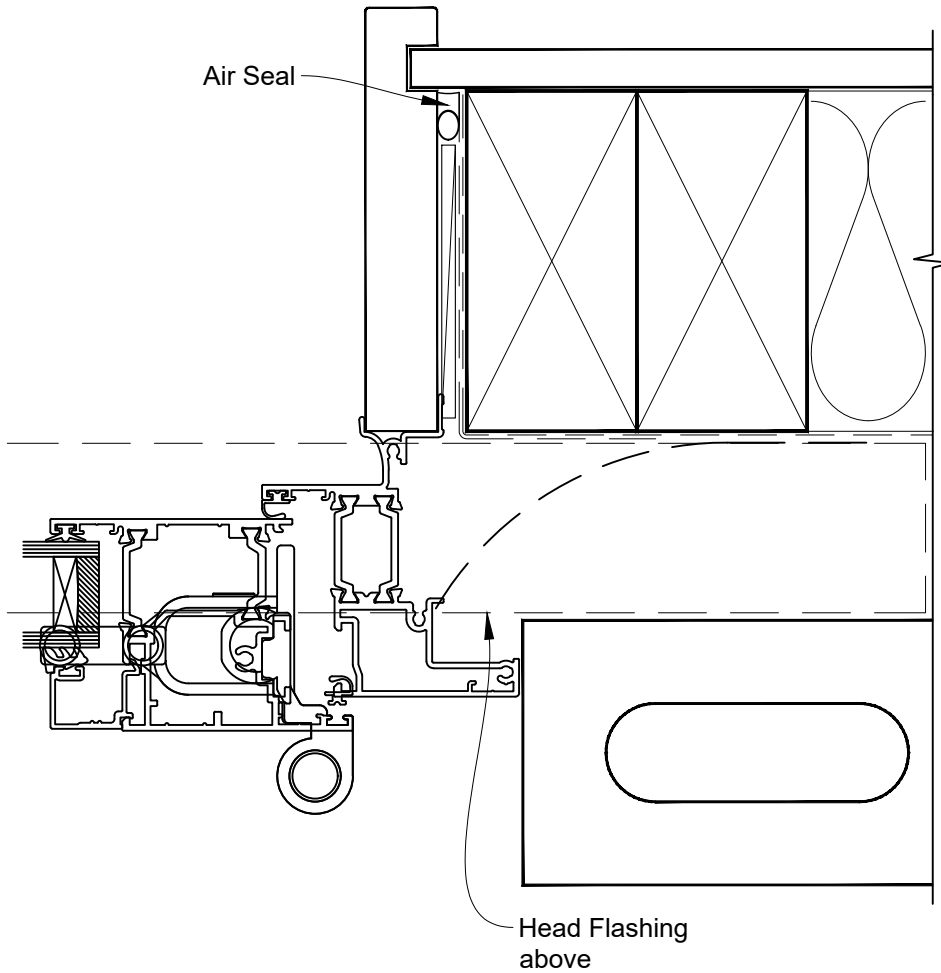

INSTALLATION DETAIL - METRO THERMAL HEART BIFOLD DOOR OPEN OUT ON BRICK VENEER CAVITY CONSTRUCTION

Date: 01.03.23

Scale: 1:2

CAD Ref.: TMBDBV-CH

INSTALLATION DETAIL - METRO THERMAL HEART BIFOLD DOOR OPEN OUT ON BRICK VENEER CAVITY CONSTRUCTION

Date: 01.03.23

Scale: 1:2

CAD Ref.: TMBDBV-CJ

INSTALLATION DETAIL - METRO THERMAL HEART BIFOLD DOOR OPEN OUT ON BRICK VENEER CAVITY CONSTRUCTION

Date: 01.03.23

Scale: 1:2

CAD Ref.: TMBDBV-CS