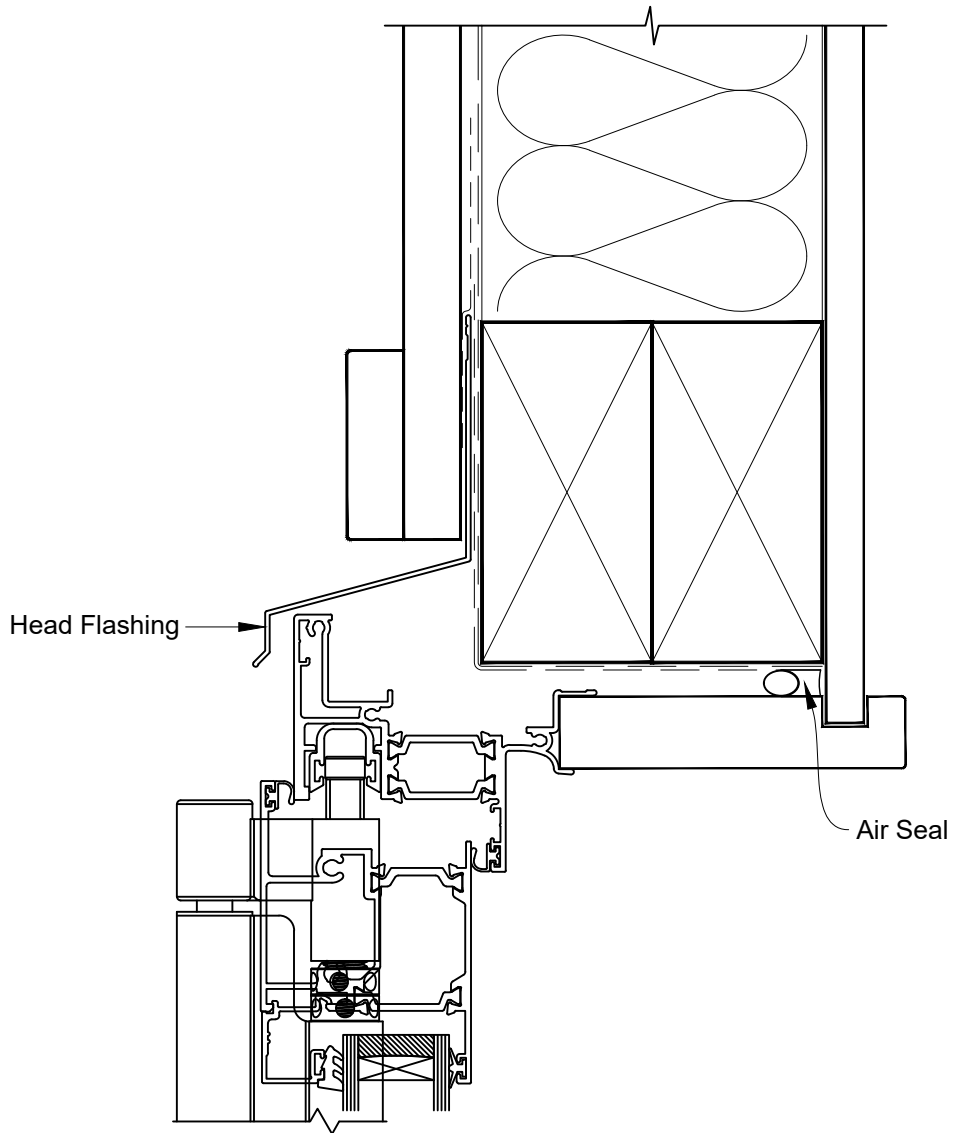

INSTALLATION DETAIL - METRO THERMAL HEART BIFOLD DOOR OPEN OUT ON BOARD AND BATTEN CAVITY CONSTRUCTION

Date: 01.03.23

Scale: 1:2

CAD Ref.: TMBDBB-CH

INSTALLATION DETAIL - METRO THERMAL HEART BIFOLD DOOR OPEN OUT ON BOARD AND BATTEN CAVITY CONSTRUCTION

Date: 01.03.23

Scale: 1:2

CAD Ref.: TMBDBB-CJ

INSTALLATION DETAIL - METRO THERMAL HEART BIFOLD DOOR OPEN OUT ON BOARD AND BATTEN CAVITY CONSTRUCTION

Date: 01.03.23

Scale: 1:2

CAD Ref.: TMBDBB-CS

INSTALLATION DETAIL - METRO THERMAL HEART BIFOLD DOOR OPEN OUT ON BOARD AND BATTEN DIRECT FIXED CLADDING

Date: 01.03.23

Scale: 1:2

CAD Ref.: TMBDBB-DH

INSTALLATION DETAIL - METRO THERMAL HEART BIFOLD DOOR OPEN OUT ON BOARD AND BATTEN DIRECT FIXED CLADDING

Date: 01.03.23

Scale: 1:2

CAD Ref.: TMBDBB-DJ

INSTALLATION DETAIL - METRO THERMAL HEART BIFOLD DOOR OPEN OUT ON BOARD AND BATTEN DIRECT FIXED CLADDING

Date: 01.03.23

Scale: 1:2

CAD Ref.: TMBDBB-DS