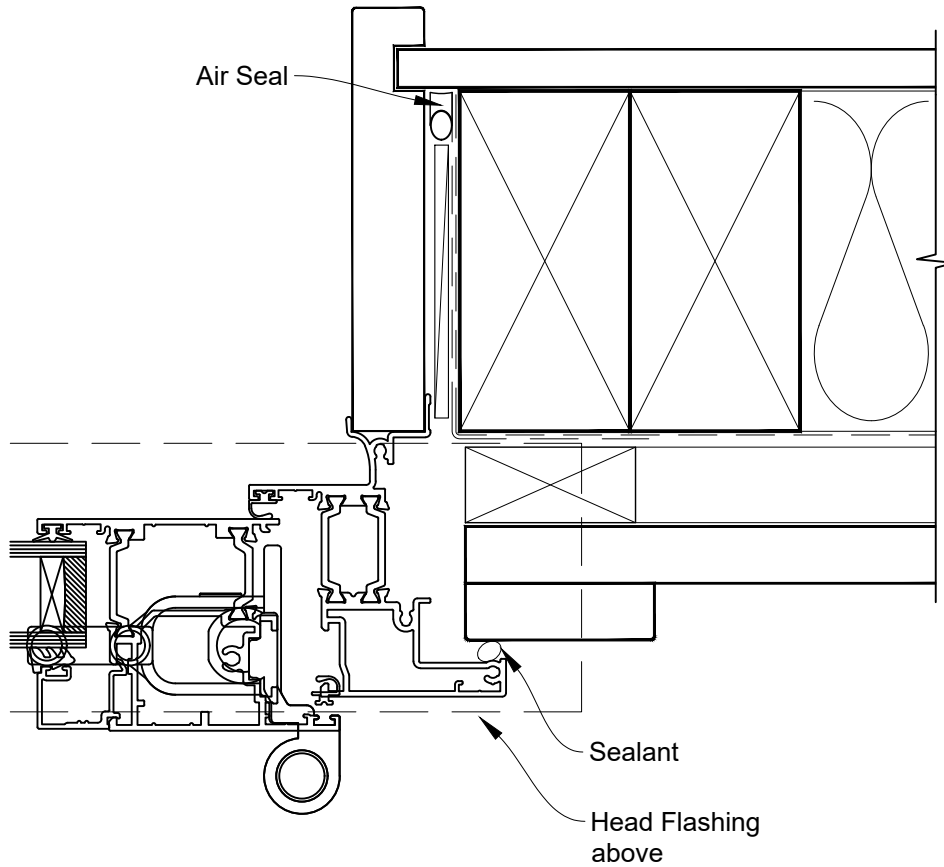

INSTALLATION DETAIL - METRO THERMAL HEART BIFOLD DOOR OPEN OUT ON BOARD AND BATTEN CAVITY CONSTRUCTION

Date: 01.03.23

Scale: 1:2

CAD Ref.: TMBDBB-CH

INSTALLATION DETAIL - METRO THERMAL HEART BIFOLD DOOR OPEN OUT ON BOARD AND BATTEN CAVITY CONSTRUCTION

Date: 01.03.23

Scale: 1:2

CAD Ref.: TMBDBB-CJ

INSTALLATION DETAIL - METRO THERMAL HEART BIFOLD DOOR OPEN OUT ON BOARD AND BATTEN CAVITY CONSTRUCTION

Date: 01.03.23

Scale: 1:2

CAD Ref.: TMBDBB-CS

INSTALLATION DETAIL - METRO THERMAL HEART BIFOLD DOOR OPEN OUT ON BOARD AND BATTEN DIRECT FIXED CLADDING

Date: 01.03.23

Scale: 1:2

CAD Ref.: TMBDBB-DH

INSTALLATION DETAIL - METRO THERMAL HEART BIFOLD DOOR OPEN OUT ON BOARD AND BATTEN DIRECT FIXED CLADDING

Date: 01.03.23

Scale: 1:2

CAD Ref.: TMBDBB-DJ

INSTALLATION DETAIL - METRO THERMAL HEART BIFOLD DOOR OPEN OUT ON BOARD AND BATTEN DIRECT FIXED CLADDING

Date: 01.03.23

Scale: 1:2

CAD Ref.: TMBDBB-DS