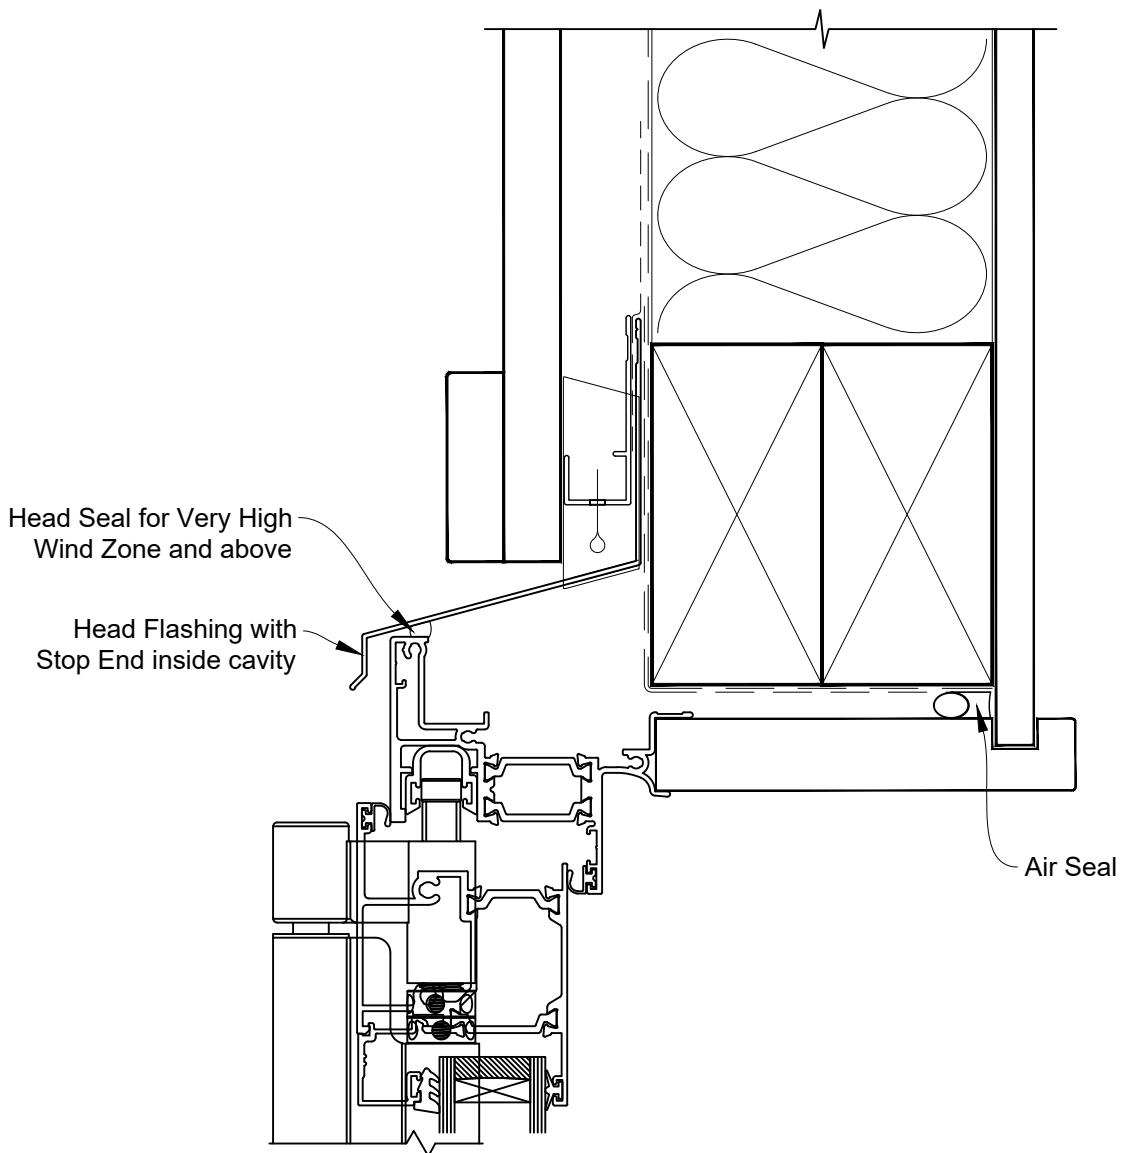

INSTALLATION DETAIL - METRO THERMAL HEART BIFOLD DOOR OPEN OUT ON BOARD AND BATTEN CAVITY CONSTRUCTION

Date: 01.03.23

Scale: 1:2

CAD Ref.: TMBDBB-CH

INSTALLATION DETAIL - METRO THERMAL HEART BIFOLD DOOR OPEN OUT ON BOARD AND BATTEN CAVITY CONSTRUCTION

Date: 01.03.23

Scale: 1:2

CAD Ref.: TMBDBB-CJ

INSTALLATION DETAIL - METRO THERMAL HEART BIFOLD DOOR OPEN OUT ON BOARD AND BATTEN CAVITY CONSTRUCTION

Date: 01.03.23

Scale: 1:2

CAD Ref.: TMBDBB-CS

INSTALLATION DETAIL - METRO THERMAL HEART BIFOLD DOOR OPEN OUT ON BOARD AND BATTEN DIRECT FIXED CLADDING

Date: 01.03.23

Scale: 1:2

CAD Ref.: TMBDBB-DH

INSTALLATION DETAIL - METRO THERMAL HEART BIFOLD DOOR OPEN OUT ON BOARD AND BATTEN DIRECT FIXED CLADDING

Date: 01.03.23

Scale: 1:2

CAD Ref.: TMBDBB-DJ

INSTALLATION DETAIL - METRO THERMAL HEART BIFOLD DOOR OPEN OUT ON BOARD AND BATTEN DIRECT FIXED CLADDING

Date: 01.03.23

Scale: 1:2

CAD Ref.: TMBDBB-DS