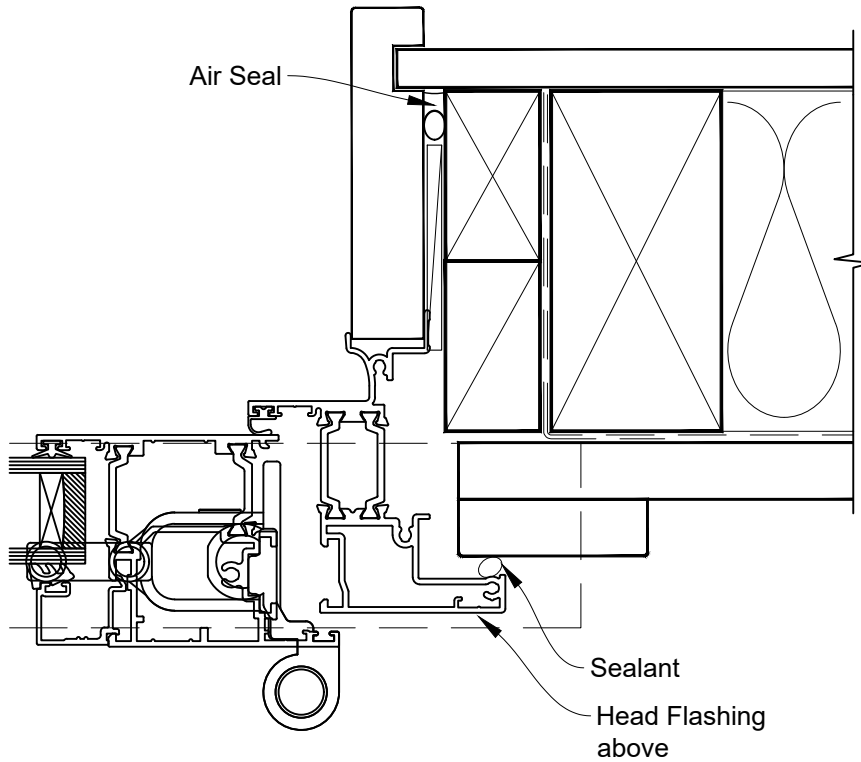

INSTALLATION DETAIL - METRO THERMAL HEART BIFOLD DOOR OPEN OUT ON BOARD AND BATTEN CAVITY CONSTRUCTION

Date: 01.03.23

Scale: 1:2

CAD Ref.: TMBDBB-CH

INSTALLATION DETAIL - METRO THERMAL HEART BIFOLD DOOR OPEN OUT ON BOARD AND BATTEN CAVITY CONSTRUCTION

Date: 01.03.23

Scale: 1:2

CAD Ref.: TMBDBB-DH

INSTALLATION DETAIL - METRO THERMAL HEART BIFOLD DOOR OPEN OUT ON BOARD AND BATTEN DIRECT FIXED CLADDING

Date: 01.03.23

Scale: 1:2

CAD Ref.: TMBDBB-DJ

INSTALLATION DETAIL - METRO THERMAL HEART BIFOLD DOOR OPEN OUT ON BOARD AND BATTEN DIRECT FIXED CLADDING

Date: 01.03.23

Scale: 1:2

CAD Ref.: TMBDBB-DS