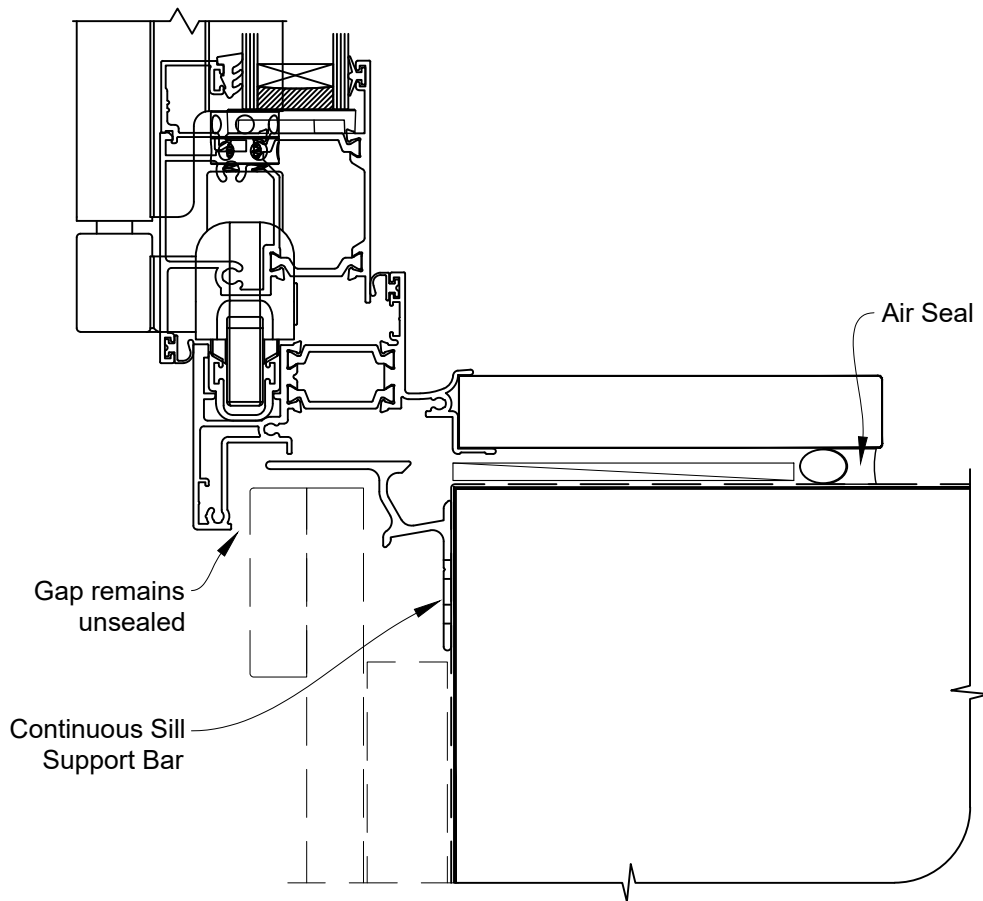

INSTALLATION DETAIL - METRO THERMAL HEART BIFOLD DOOR OPEN OUT ON BOARD AND BATTEN CAVITY CONSTRUCTION

Date: 01.03.23

Scale: 1:2

CAD Ref.: TMBDBB-CH

INSTALLATION DETAIL - METRO THERMAL HEART BIFOLD DOOR OPEN OUT ON BOARD AND BATTEN CAVITY CONSTRUCTION

Date: 01.03.23

Scale: 1:2

CAD Ref.: TMBDBB-CJ

INSTALLATION DETAIL - METRO THERMAL HEART BIFOLD DOOR OPEN OUT ON BOARD AND BATTEN CAVITY CONSTRUCTION

Date: 01.03.23

Scale: 1:2

CAD Ref.: TMBDBB-CS

INSTALLATION DETAIL - METRO THERMAL HEART BIFOLD DOOR OPEN OUT ON BOARD AND BATTEN DIRECT FIXED CLADDING

Date: 01.03.23

Scale: 1:2

CAD Ref.: TMBDBB-DH

INSTALLATION DETAIL - METRO THERMAL HEART BIFOLD DOOR OPEN OUT ON BOARD AND BATTEN DIRECT FIXED CLADDING

Date: 01.03.23

Scale: 1:2

CAD Ref.: TMBDBB-DJ

INSTALLATION DETAIL - METRO THERMAL HEART BIFOLD DOOR OPEN OUT ON BOARD AND BATTEN DIRECT FIXED CLADDING

Date: 01.03.23

Scale: 1:2

CAD Ref.: TMBDBB-DS