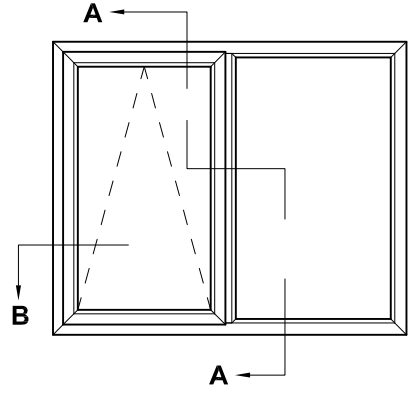

**KLIMA SERIES ALUCLIP  
AWNING WINDOW, SASH OPEN OUT**

**CROSS SECTION**

Date 01.06.20 Scale 1:2

**SECTION A-A**

**TRIPLE GLAZING  
BEAD OPTION**

**CHAIR FRAME OPTION**

**SECTION B-B**

**K76301 Mullion**  
Refer to tables for span requirements