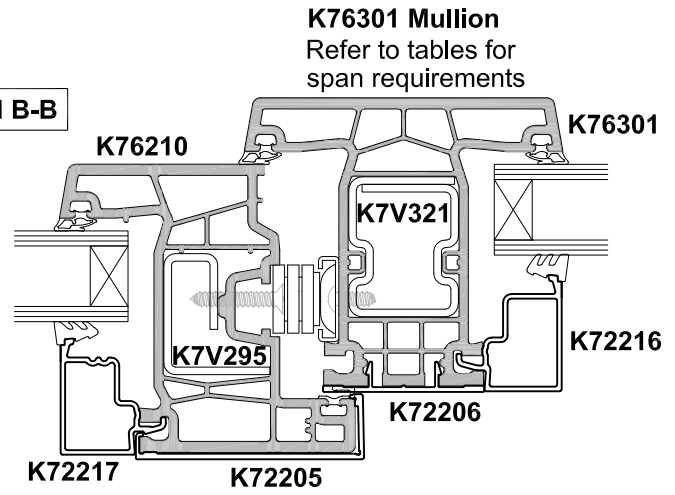

**KLIMA SERIES ALUCLIP  
AWNING WINDOW, SASH OPEN OUT**

**CROSS SECTION**

Date 01.06.20 Scale 1:2

**SECTION A-A**

**TRIPLE GLAZING  
BEAD OPTION**

**CHAIR FRAME OPTION**

**SECTION B-B**

**K76301 Mullion**  
Refer to tables for span requirements