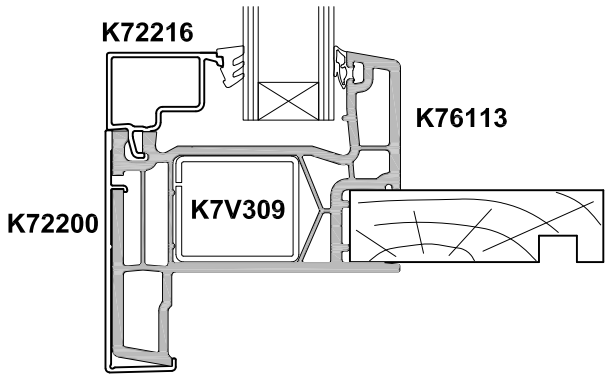

**KLIMA SERIES ALUCLIP  
AWNING WINDOW, SASH OPEN OUT**

**CROSS SECTION**

Date 01.06.20 Scale 1:2

**SECTION A-A**

**TRIPLE GLAZING  
BEAD OPTION**

**CHAIR FRAME OPTION**

**SECTION B-B**

**K76301 Mullion**  
Refer to tables for span requirements