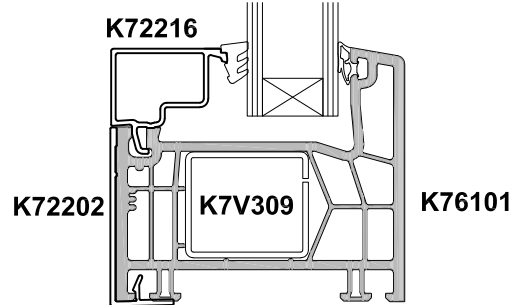

**KLIMA SERIES ALUCLIP  
AWNING WINDOW, SASH OPEN OUT**

**CROSS SECTION**

Date 01.06.20 Scale 1:2

**SECTION A-A**

**TRIPLE GLAZING  
BEAD OPTION**

**CHAIR FRAME OPTION**

**SECTION B-B**

**K76301 Mullion**  
Refer to tables for span requirements