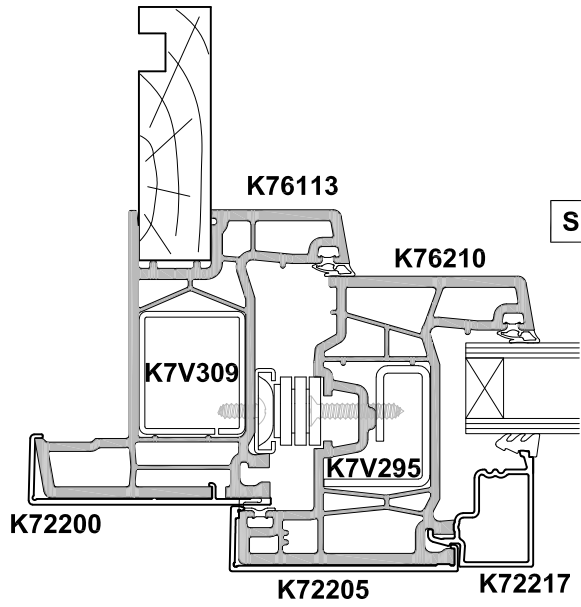

**KLIMA SERIES ALUCLIP  
AWNING WINDOW, SASH OPEN OUT**

**CROSS SECTION**

Date 01.06.20 Scale 1:2

**SECTION A-A**

**TRIPLE GLAZING  
BEAD OPTION**

**CHAIR FRAME OPTION**

**SECTION B-B**

**K76301 Mullion**  
Refer to tables for span requirements