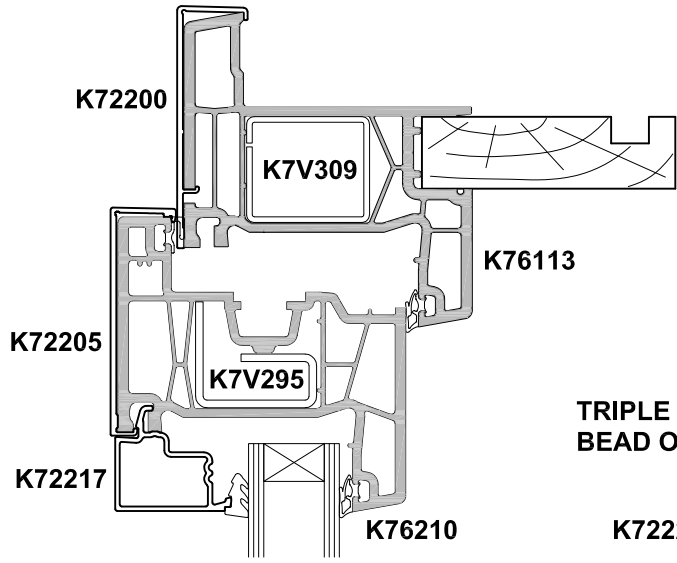

**KLIMA SERIES ALUCLIP  
AWNING WINDOW, SASH OPEN OUT**

**CROSS SECTION**

Date 01.06.20 Scale 1:2

**SECTION A-A**

**TRIPLE GLAZING  
BEAD OPTION**

**CHAIR FRAME OPTION**

**SECTION B-B**

**K76301 Mullion**  
Refer to tables for span requirements