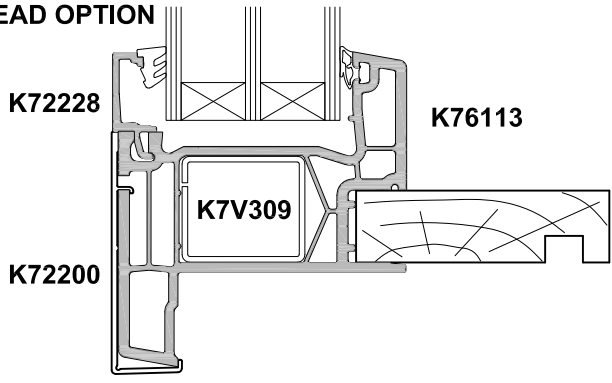

**KLIMA SERIES ALUCLIP  
AWNING WINDOW, SASH OPEN OUT**

**CROSS SECTION**

Date 01.06.20 Scale 1:2

**SECTION A-A**

**TRIPLE GLAZING  
BEAD OPTION**

**CHAIR FRAME OPTION**

**SECTION B-B**

**K76301 Mullion**  
Refer to tables for span requirements