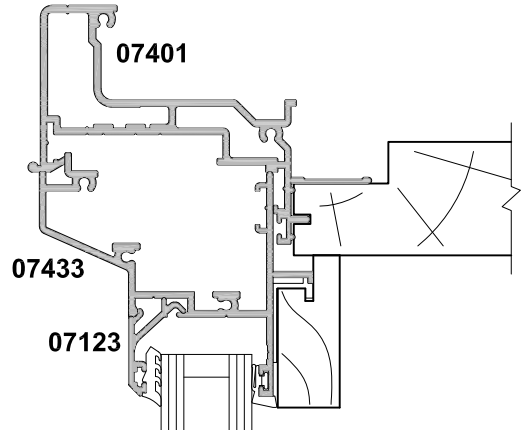

# BI-FOLD DOOR, 2 PANEL WITH SIDELIGHT CROSS SECTION

Cad Ref. SBD02-0    Scale 1:2    Date 01.06.11

# BI-FOLD DOOR, 2 PANEL WITH OVERLIGHT CROSS SECTION

Cad Ref. SBD03-0    Scale 1:2    Date 01.06.11

# BI-FOLD DOOR, 3 PANEL CROSS SECTION

Cad Ref. SBD04-0    Scale 1:2    Date 01.06.11

SECTION A-A