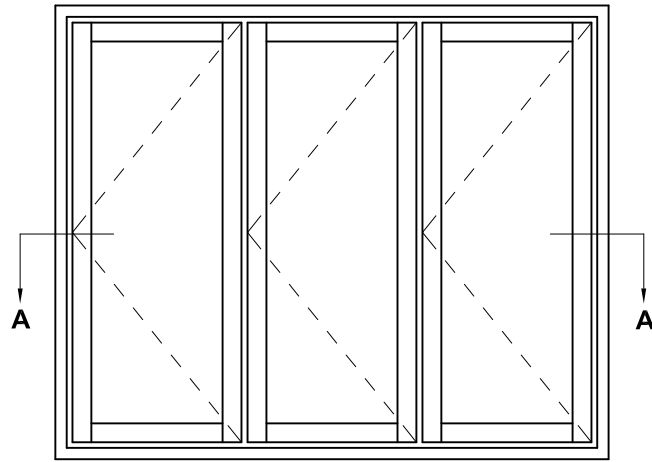

# BI-FOLD DOOR, 2 PANEL WITH SIDELIGHT CROSS SECTION

Cad Ref. SBD02-0    Scale 1:2    Date 01.06.11

# BI-FOLD DOOR, 2 PANEL WITH OVERLIGHT CROSS SECTION

Cad Ref. SBD03-0    Scale 1:2    Date 01.06.11

# BI-FOLD DOOR, 3 PANEL CROSS SECTION

Cad Ref. SBD04-0    Scale 1:2    Date 01.06.11

SECTION A-A