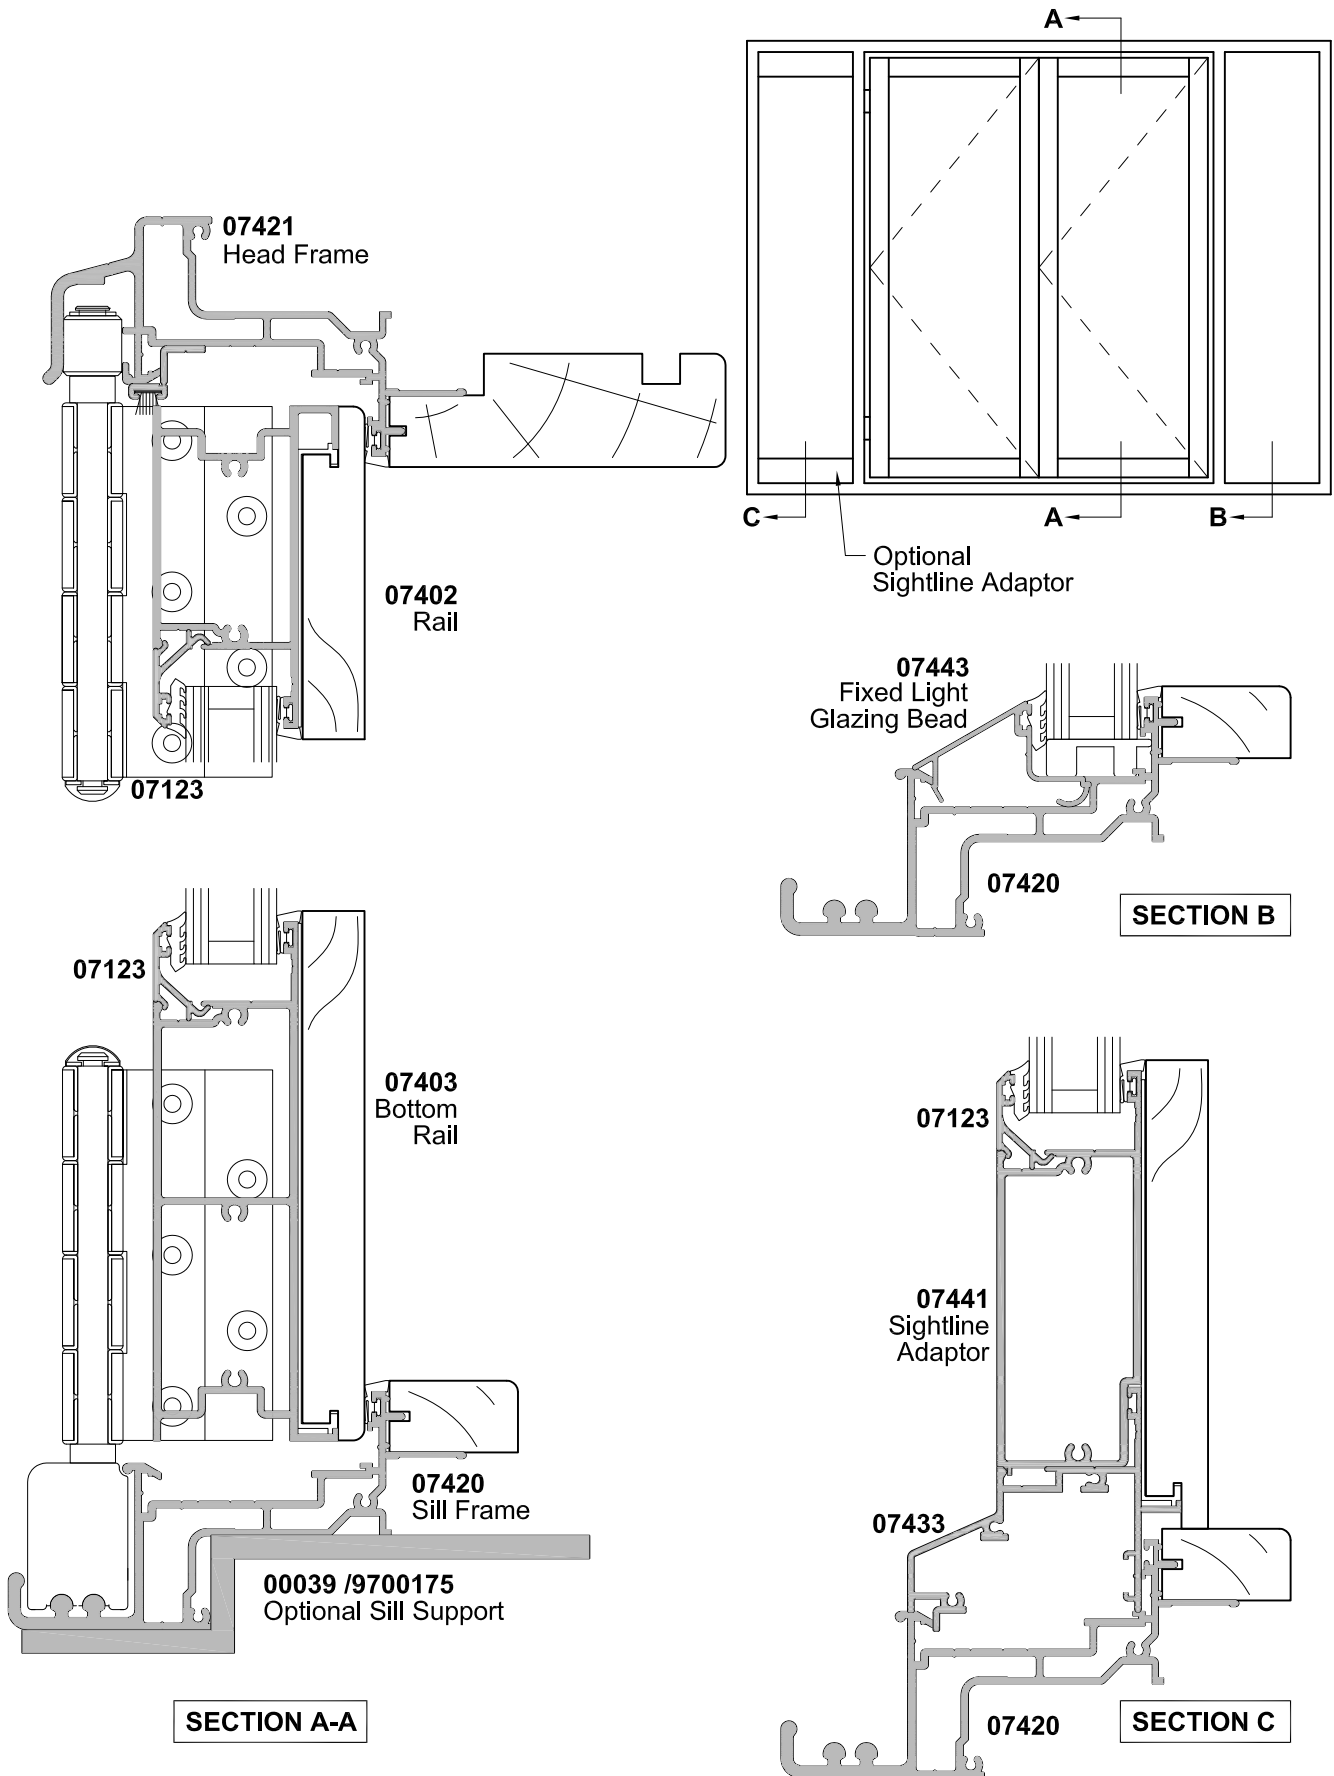

# BI-FOLD DOOR, 2 PANEL WITH SIDELIGHT CROSS SECTION

Cad Ref. SBD02-0    Scale 1:2    Date 01.06.11

# BI-FOLD DOOR, 2 PANEL WITH OVERLIGHT CROSS SECTION

Cad Ref. SBD03-0    Scale 1:2    Date 01.06.11

# BI-FOLD DOOR, 3 PANEL CROSS SECTION

Cad Ref. SBD04-0    Scale 1:2    Date 01.06.11

SECTION A-A