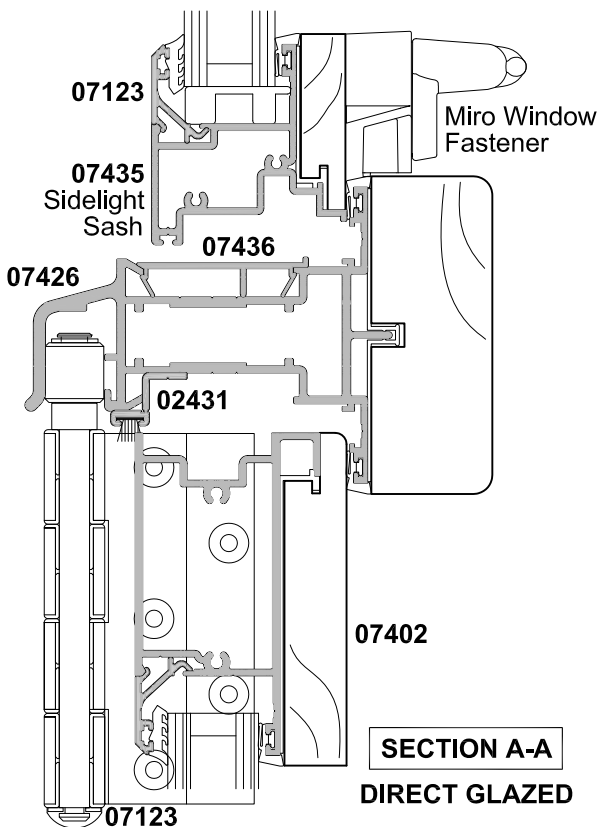

# BI-FOLD DOOR, 2 PANEL WITH SIDELIGHT CROSS SECTION

Cad Ref. SBD02-0    Scale 1:2    Date 01.06.11

# BI-FOLD DOOR, 2 PANEL WITH OVERLIGHT CROSS SECTION

Cad Ref. SBD03-0    Scale 1:2    Date 01.06.11

# BI-FOLD DOOR, 3 PANEL CROSS SECTION

Cad Ref. SBD04-0    Scale 1:2    Date 01.06.11

SECTION A-A