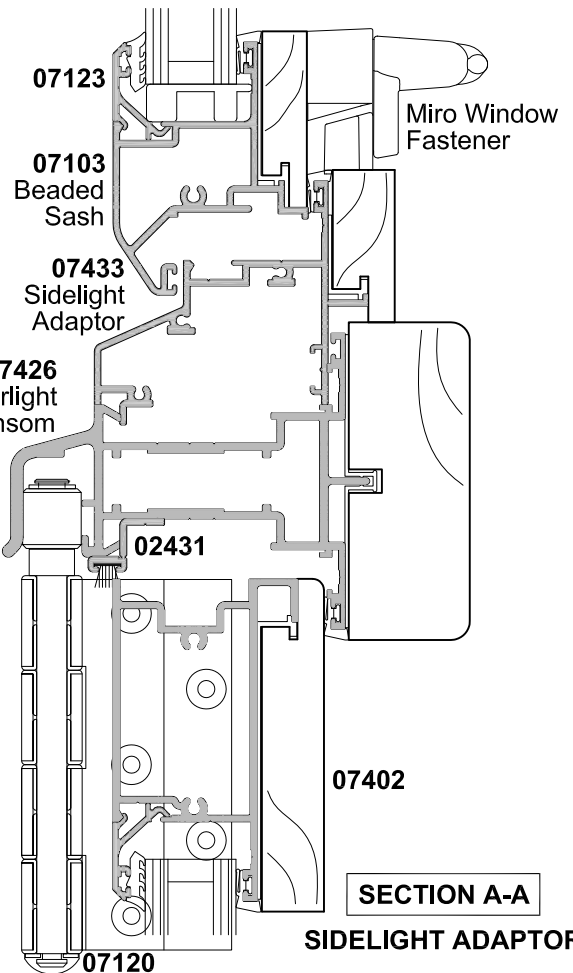

# BI-FOLD DOOR, 2 PANEL WITH SIDELIGHT CROSS SECTION

Cad Ref. SBD02-0    Scale 1:2    Date 01.06.11

# BI-FOLD DOOR, 2 PANEL WITH OVERLIGHT CROSS SECTION

Cad Ref. SBD03-0    Scale 1:2    Date 01.06.11

# BI-FOLD DOOR, 3 PANEL CROSS SECTION

Cad Ref. SBD04-0    Scale 1:2    Date 01.06.11

SECTION A-A