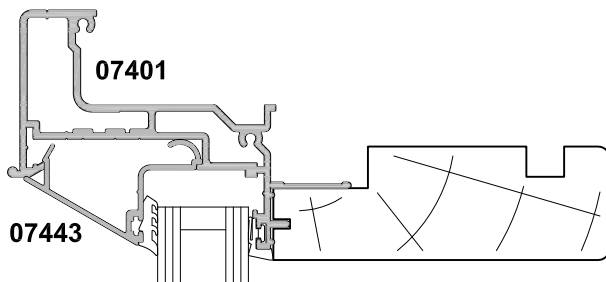

# BI-FOLD DOOR, 2 PANEL WITH SIDELIGHT CROSS SECTION

Cad Ref. SBD02-0    Scale 1:2    Date 01.06.11

# BI-FOLD DOOR, 2 PANEL WITH OVERLIGHT CROSS SECTION

Cad Ref. SBD03-0    Scale 1:2    Date 01.06.11

# BI-FOLD DOOR, 3 PANEL CROSS SECTION

Cad Ref. SBD04-0    Scale 1:2    Date 01.06.11

SECTION A-A