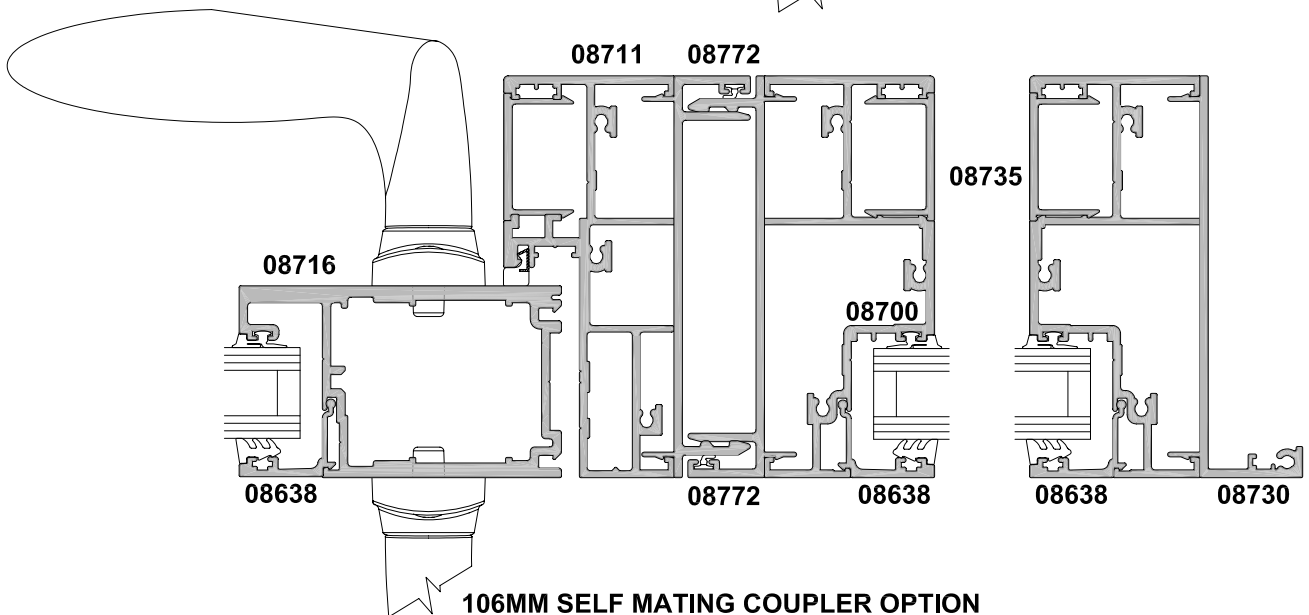

Cad Ref. AAHD03-0 Scale 1:2 Date 01.01.09

DRAINED FACING OPTION

SECTION A-A

APL ARCHITECTURAL SERIES
A500AS HINGED DOOR WITH SIDELIGHT
CROSS SECTION

Cad Ref. AAHD06-0 Scale 1:2 Date 01.01.09

APL ARCHITECTURAL SERIES
A500AS HINGED DOOR WITH AWNING SASH
CROSS SECTION

Cad Ref. AAHD07-0 Scale 1:2 Date 01.01.09

APL ARCHITECTURAL SERIES
A500AS FRENCH DOOR
CROSS SECTION

Cad Ref. AAHD08-0 Scale 1:2 Date 01.01.09