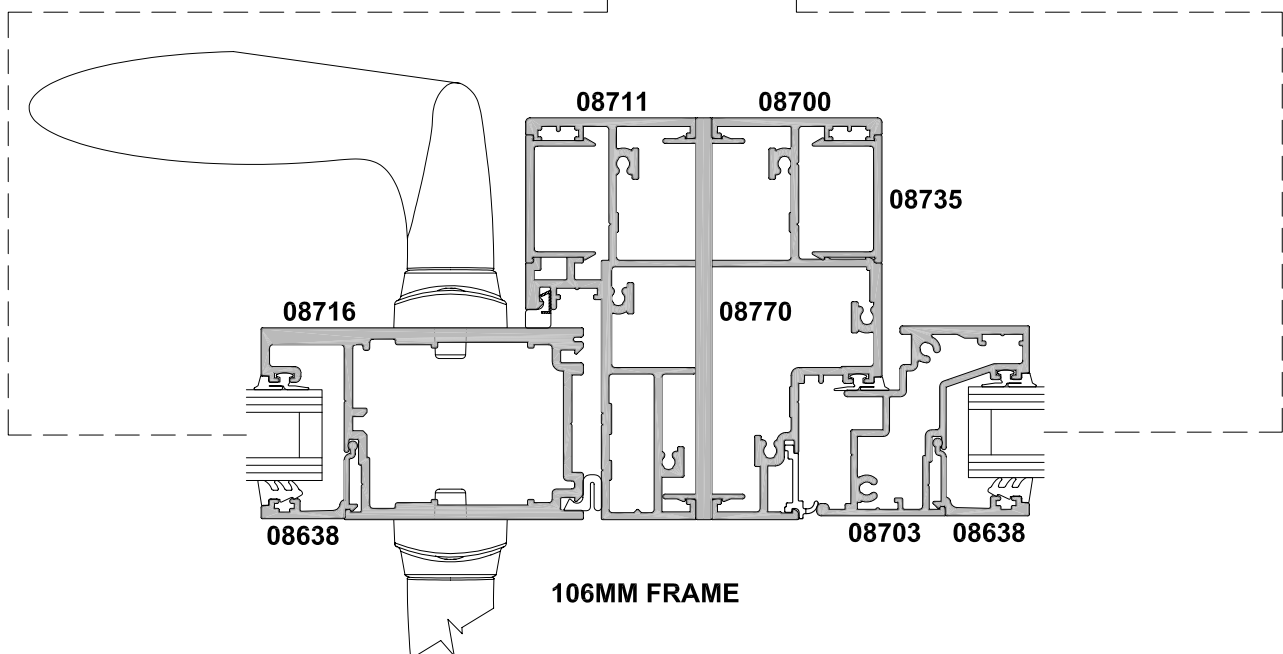

Cad Ref. AAHD03-0 Scale 1:2 Date 01.01.09

DRAINED FACING OPTION

SECTION A-A

APL ARCHITECTURAL SERIES
A500AS HINGED DOOR WITH SIDELIGHT
CROSS SECTION

Cad Ref. AAHD06-0 Scale 1:2 Date 01.01.09

APL ARCHITECTURAL SERIES
A500AS HINGED DOOR WITH AWNING SASH
CROSS SECTION

Cad Ref. AAHD07-0 Scale 1:2 Date 01.01.09

APL ARCHITECTURAL SERIES
A500AS FRENCH DOOR
CROSS SECTION

Cad Ref. AAHD08-0 Scale 1:2 Date 01.01.09