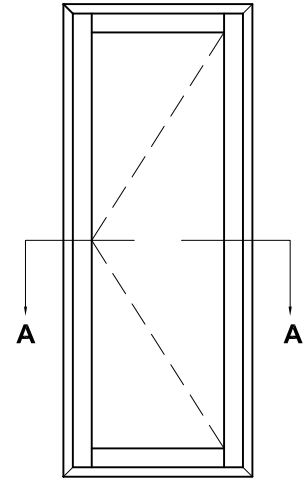

APL ARCHITECTURAL SERIES - HINGED DOOR
A520AS OPEN IN & A500AS OPEN OUT 106MM FRAMES
CROSS SECTIONS

Cad Ref. AAHD02-0 Scale 1:2 Date 01.01.09

APL ARCHITECTURAL SERIES
A510AS HINGED DOOR - 158MM FRAMES
CROSS SECTION

Cad Ref. AAHD03-0 Scale 1:2 Date 01.01.09

DRAINED FACING OPTION

SECTION A-A

APL ARCHITECTURAL SERIES
A500AS HINGED DOOR WITH SIDELIGHT
CROSS SECTION

Cad Ref. AAHD06-0 Scale 1:2 Date 01.01.09

APL ARCHITECTURAL SERIES
A500AS HINGED DOOR WITH AWNING SASH
CROSS SECTION

Cad Ref. AAHD07-0 Scale 1:2 Date 01.01.09

APL ARCHITECTURAL SERIES
A500AS FRENCH DOOR
CROSS SECTION

Cad Ref. AAHD08-0 Scale 1:2 Date 01.01.09