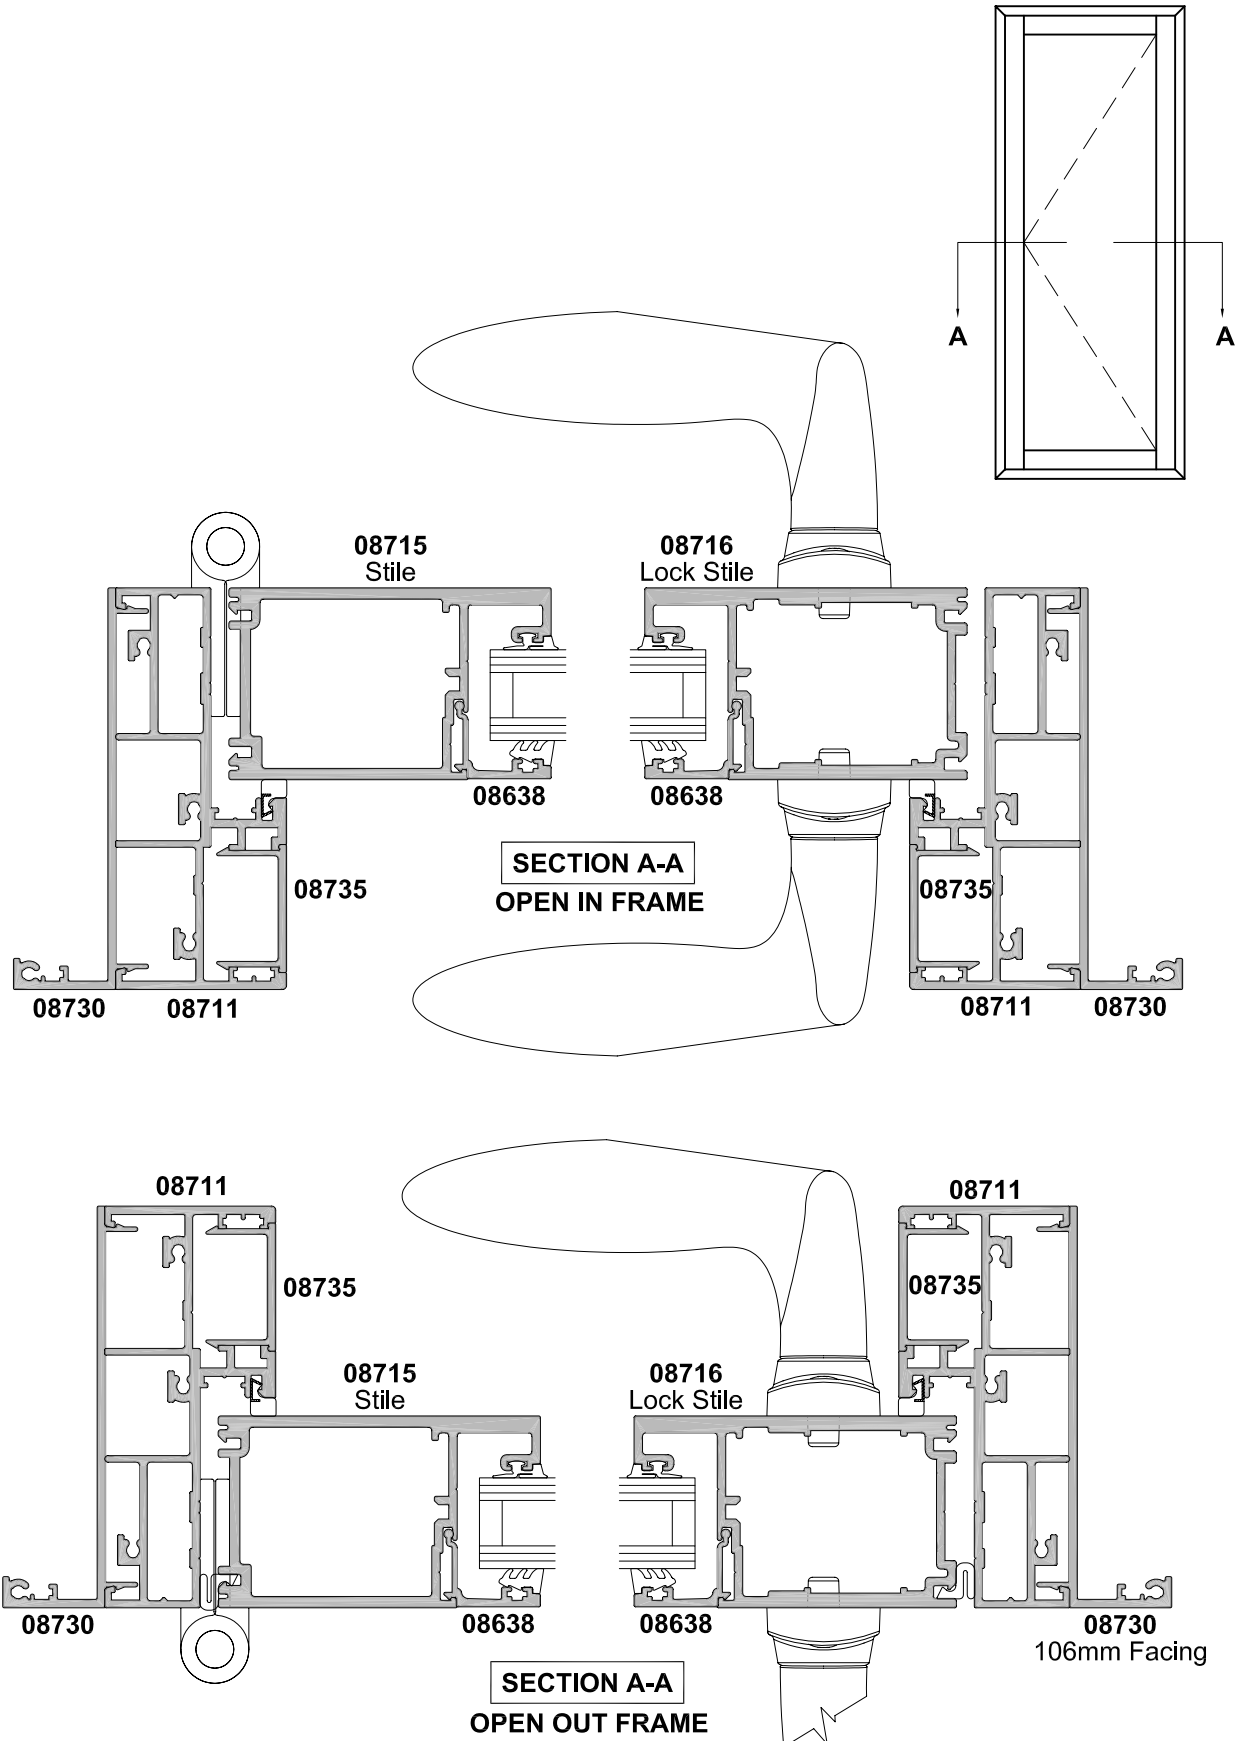

APL ARCHITECTURAL SERIES - HINGED DOOR
A520AS OPEN IN & A500AS OPEN OUT 106MM FRAMES
CROSS SECTIONS

Cad Ref. AAHD02-0 Scale 1:2 Date 01.01.09

APL ARCHITECTURAL SERIES
A510AS HINGED DOOR - 158MM FRAMES
CROSS SECTION

Cad Ref. AAHD03-0 Scale 1:2 Date 01.01.09

DRAINED FACING OPTION

SECTION A-A

APL ARCHITECTURAL SERIES
A500AS HINGED DOOR WITH SIDELIGHT
CROSS SECTION

Cad Ref. AAHD06-0 Scale 1:2 Date 01.01.09

APL ARCHITECTURAL SERIES
A500AS HINGED DOOR WITH AWNING SASH
CROSS SECTION

Cad Ref. AAHD07-0 Scale 1:2 Date 01.01.09

APL ARCHITECTURAL SERIES
A500AS FRENCH DOOR
CROSS SECTION

Cad Ref. AAHD08-0 Scale 1:2 Date 01.01.09