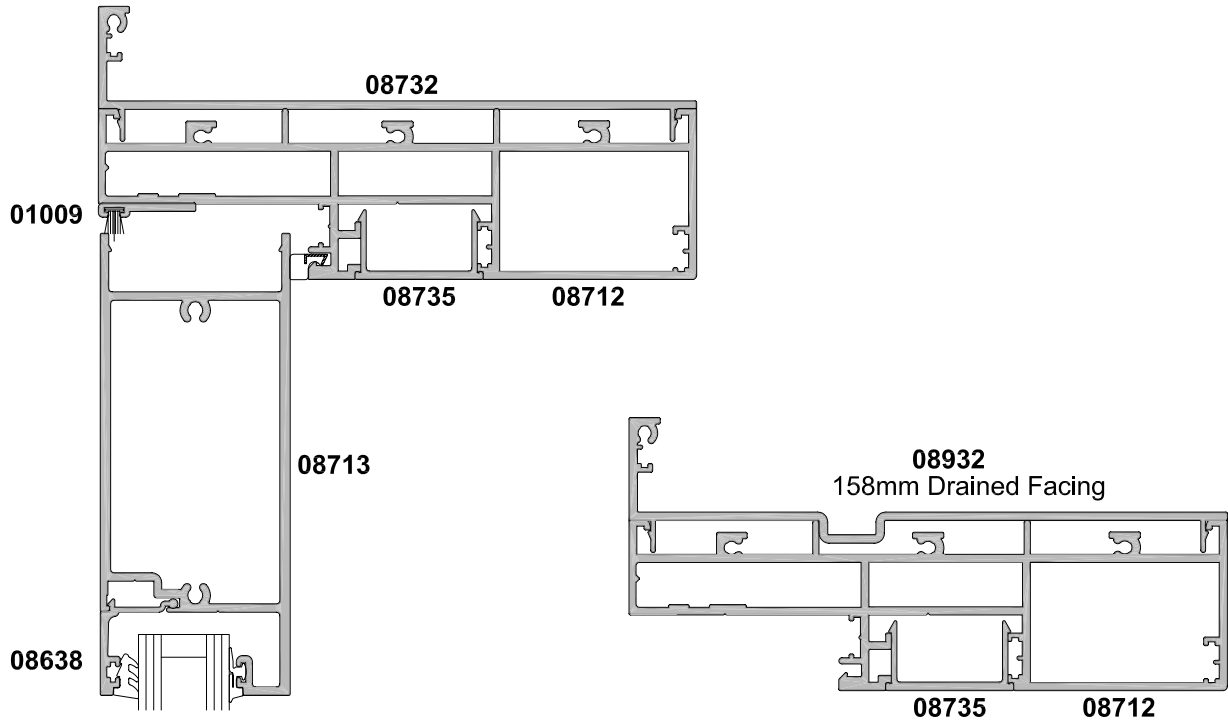

APL ARCHITECTURAL SERIES - HINGED DOOR
A520AS OPEN IN & A500AS OPEN OUT 106MM FRAMES
CROSS SECTIONS

Cad Ref. AAHD02-0 Scale 1:2 Date 01.01.09

APL ARCHITECTURAL SERIES
A510AS HINGED DOOR - 158MM FRAMES
CROSS SECTION

Cad Ref. AAHD03-0 Scale 1:2 Date 01.01.09

DRAINED FACING OPTION

SECTION A-A

APL ARCHITECTURAL SERIES
A500AS HINGED DOOR WITH SIDELIGHT
CROSS SECTION

Cad Ref. AAHD06-0 Scale 1:2 Date 01.01.09

APL ARCHITECTURAL SERIES
A500AS HINGED DOOR WITH AWNING SASH
CROSS SECTION

Cad Ref. AAHD07-0 Scale 1:2 Date 01.01.09

APL ARCHITECTURAL SERIES
A500AS FRENCH DOOR
CROSS SECTION

Cad Ref. AAHD08-0 Scale 1:2 Date 01.01.09