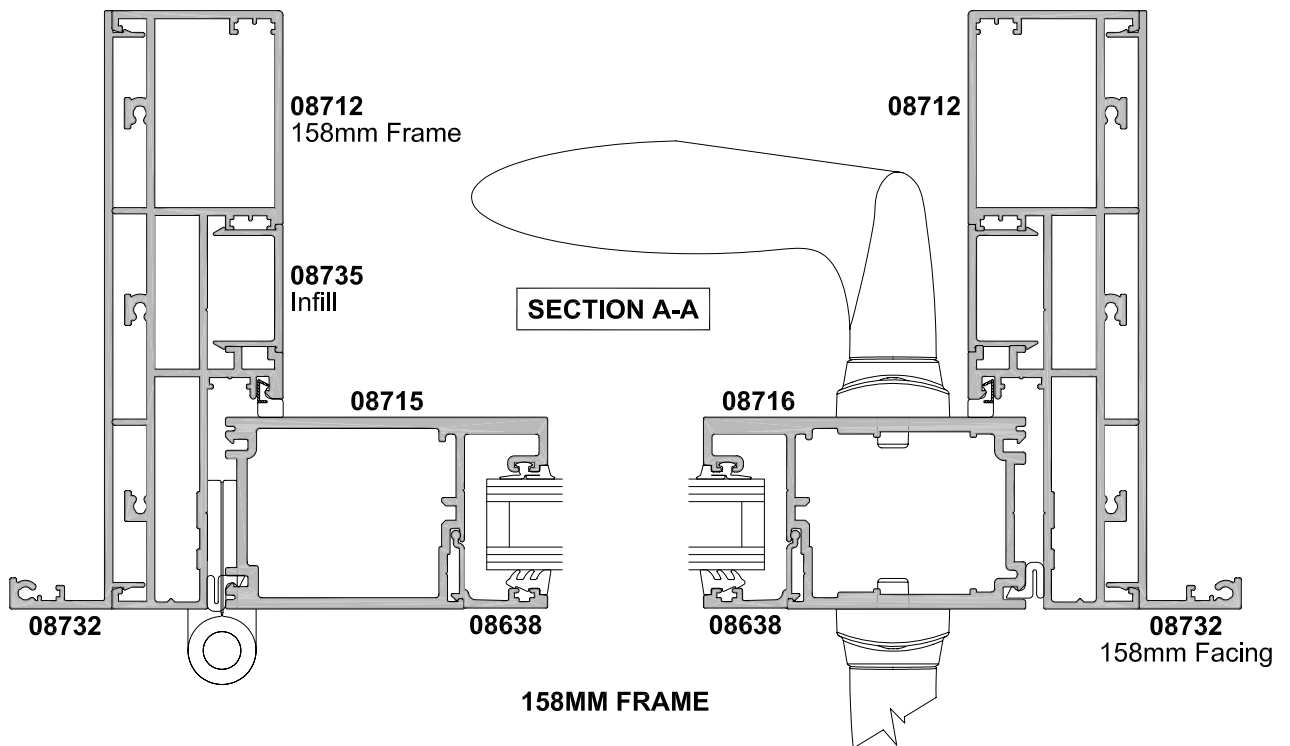

APL ARCHITECTURAL SERIES - HINGED DOOR
A520AS OPEN IN & A500AS OPEN OUT 106MM FRAMES
CROSS SECTIONS

Cad Ref. AAHD02-0 Scale 1:2 Date 01.01.09

APL ARCHITECTURAL SERIES
A510AS HINGED DOOR - 158MM FRAMES
CROSS SECTION

Cad Ref. AAHD03-0 Scale 1:2 Date 01.01.09

DRAINED FACING OPTION

SECTION A-A

APL ARCHITECTURAL SERIES
A500AS HINGED DOOR WITH SIDELIGHT
CROSS SECTION

Cad Ref. AAHD06-0 Scale 1:2 Date 01.01.09

APL ARCHITECTURAL SERIES
A500AS HINGED DOOR WITH AWNING SASH
CROSS SECTION

Cad Ref. AAHD07-0 Scale 1:2 Date 01.01.09

APL ARCHITECTURAL SERIES
A500AS FRENCH DOOR
CROSS SECTION

Cad Ref. AAHD08-0 Scale 1:2 Date 01.01.09