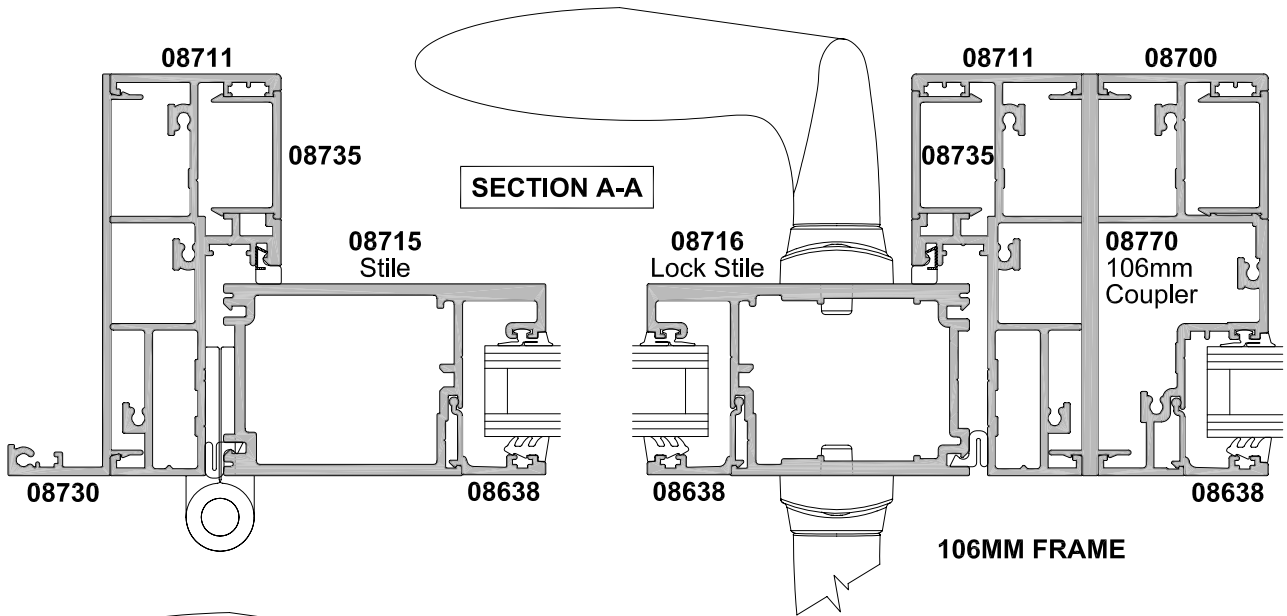

Cad Ref. AAHD03-0 Scale 1:2 Date 01.01.09

DRAINED FACING OPTION

SECTION A-A

APL ARCHITECTURAL SERIES
A500AS HINGED DOOR WITH SIDELIGHT
CROSS SECTION

Cad Ref. AAHD06-0 Scale 1:2 Date 01.01.09

APL ARCHITECTURAL SERIES
A500AS HINGED DOOR WITH AWNING SASH
CROSS SECTION

Cad Ref. AAHD07-0 Scale 1:2 Date 01.01.09

APL ARCHITECTURAL SERIES
A500AS FRENCH DOOR
CROSS SECTION

Cad Ref. AAHD08-0 Scale 1:2 Date 01.01.09