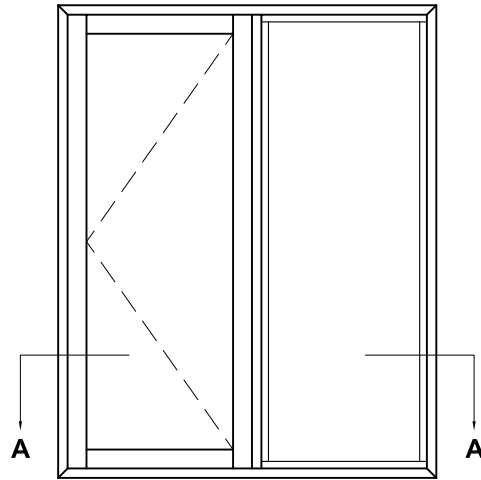

APL ARCHITECTURAL SERIES - HINGED DOOR
A520AS OPEN IN & A500AS OPEN OUT 106MM FRAMES
CROSS SECTIONS

Cad Ref. AAHD02-0 Scale 1:2 Date 01.01.09

APL ARCHITECTURAL SERIES
A510AS HINGED DOOR - 158MM FRAMES
CROSS SECTION

Cad Ref. AAHD03-0 Scale 1:2 Date 01.01.09

DRAINED FACING OPTION

SECTION A-A

APL ARCHITECTURAL SERIES
A500AS HINGED DOOR WITH SIDELIGHT
CROSS SECTION

Cad Ref. AAHD06-0 Scale 1:2 Date 01.01.09

APL ARCHITECTURAL SERIES
A500AS HINGED DOOR WITH AWNING SASH
CROSS SECTION

Cad Ref. AAHD07-0 Scale 1:2 Date 01.01.09

APL ARCHITECTURAL SERIES
A500AS FRENCH DOOR
CROSS SECTION

Cad Ref. AAHD08-0 Scale 1:2 Date 01.01.09