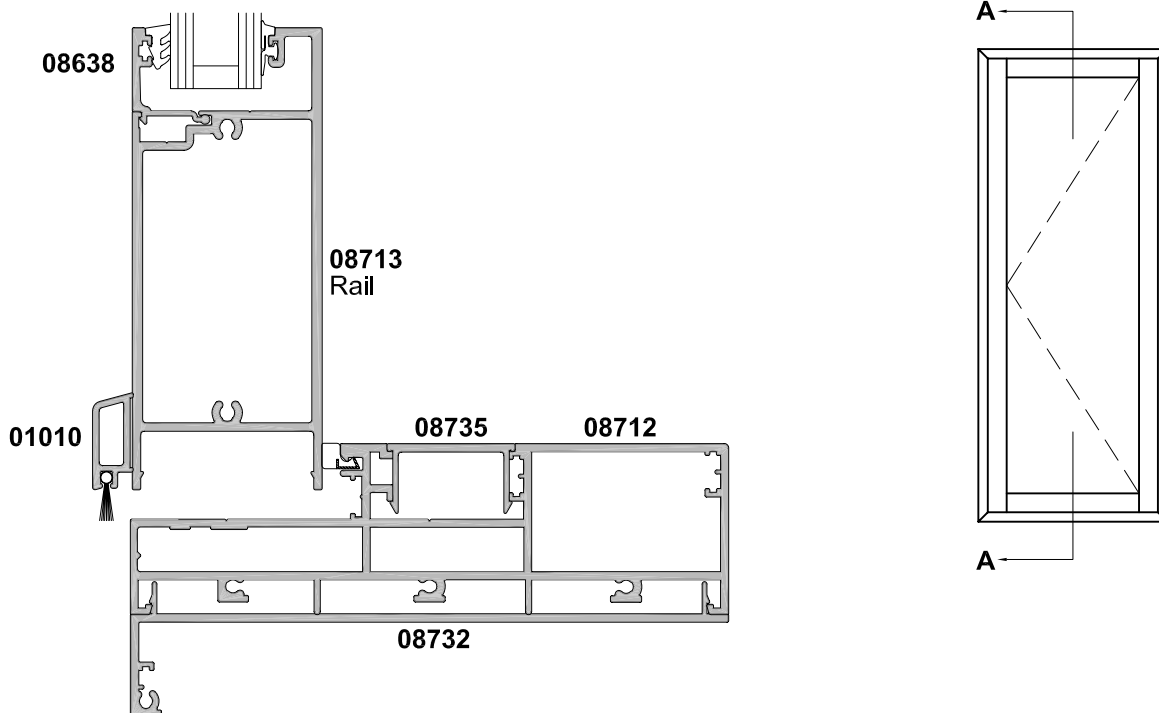

Cad Ref. AAHD03-0 Scale 1:2 Date 01.01.09

DRAINED FACING OPTION

SECTION A-A

APL ARCHITECTURAL SERIES
A500AS HINGED DOOR WITH SIDELIGHT
CROSS SECTION

Cad Ref. AAHD06-0 Scale 1:2 Date 01.01.09

APL ARCHITECTURAL SERIES
A500AS HINGED DOOR WITH AWNING SASH
CROSS SECTION

Cad Ref. AAHD07-0 Scale 1:2 Date 01.01.09

APL ARCHITECTURAL SERIES
A500AS FRENCH DOOR
CROSS SECTION

Cad Ref. AAHD08-0 Scale 1:2 Date 01.01.09