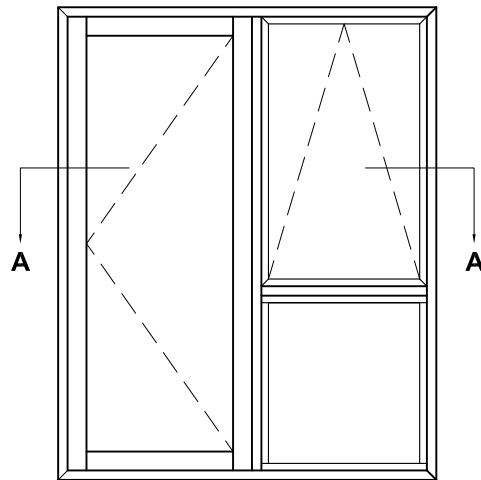

APL ARCHITECTURAL SERIES - HINGED DOOR
A520AS OPEN IN & A500AS OPEN OUT 106MM FRAMES
CROSS SECTIONS

Cad Ref. AAHD02-0 Scale 1:2 Date 01.01.09

APL ARCHITECTURAL SERIES
A510AS HINGED DOOR - 158MM FRAMES
CROSS SECTION

Cad Ref. AAHD03-0 Scale 1:2 Date 01.01.09

DRAINED FACING OPTION

SECTION A-A

APL ARCHITECTURAL SERIES
A500AS HINGED DOOR WITH SIDELIGHT
CROSS SECTION

Cad Ref. AAHD06-0 Scale 1:2 Date 01.01.09

APL ARCHITECTURAL SERIES
A500AS HINGED DOOR WITH AWNING SASH
CROSS SECTION

Cad Ref. AAHD07-0 Scale 1:2 Date 01.01.09

APL ARCHITECTURAL SERIES
A500AS FRENCH DOOR
CROSS SECTION

Cad Ref. AAHD08-0 Scale 1:2 Date 01.01.09