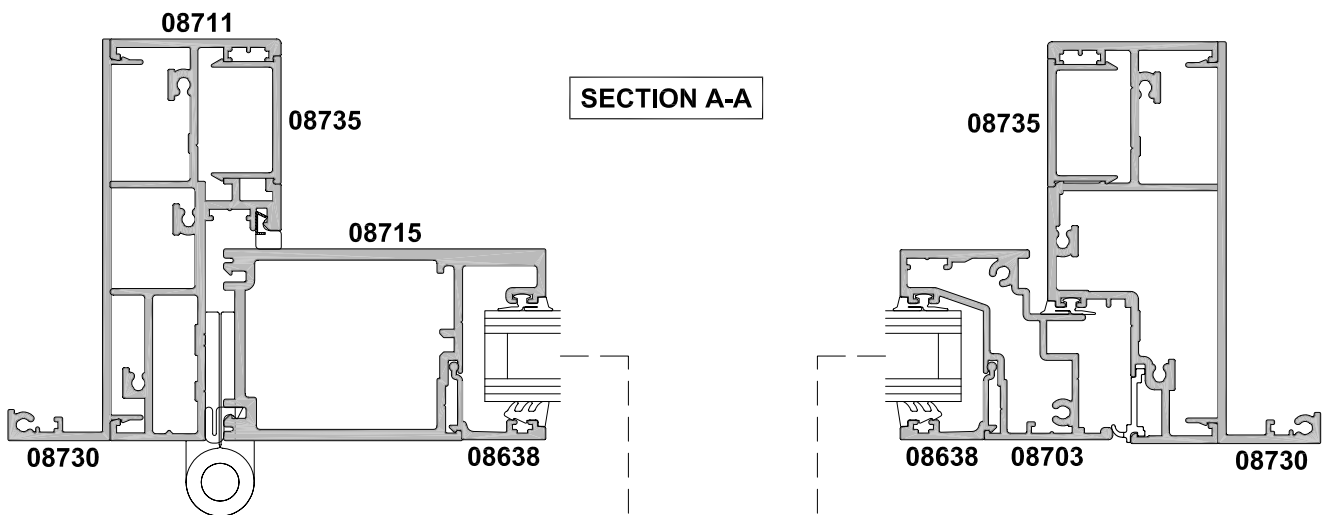

Cad Ref. AAHD03-0 Scale 1:2 Date 01.01.09

DRAINED FACING OPTION

SECTION A-A

APL ARCHITECTURAL SERIES
A500AS HINGED DOOR WITH SIDELIGHT
CROSS SECTION

Cad Ref. AAHD06-0 Scale 1:2 Date 01.01.09

APL ARCHITECTURAL SERIES
A500AS HINGED DOOR WITH AWNING SASH
CROSS SECTION

Cad Ref. AAHD07-0 Scale 1:2 Date 01.01.09

APL ARCHITECTURAL SERIES
A500AS FRENCH DOOR
CROSS SECTION

Cad Ref. AAHD08-0 Scale 1:2 Date 01.01.09