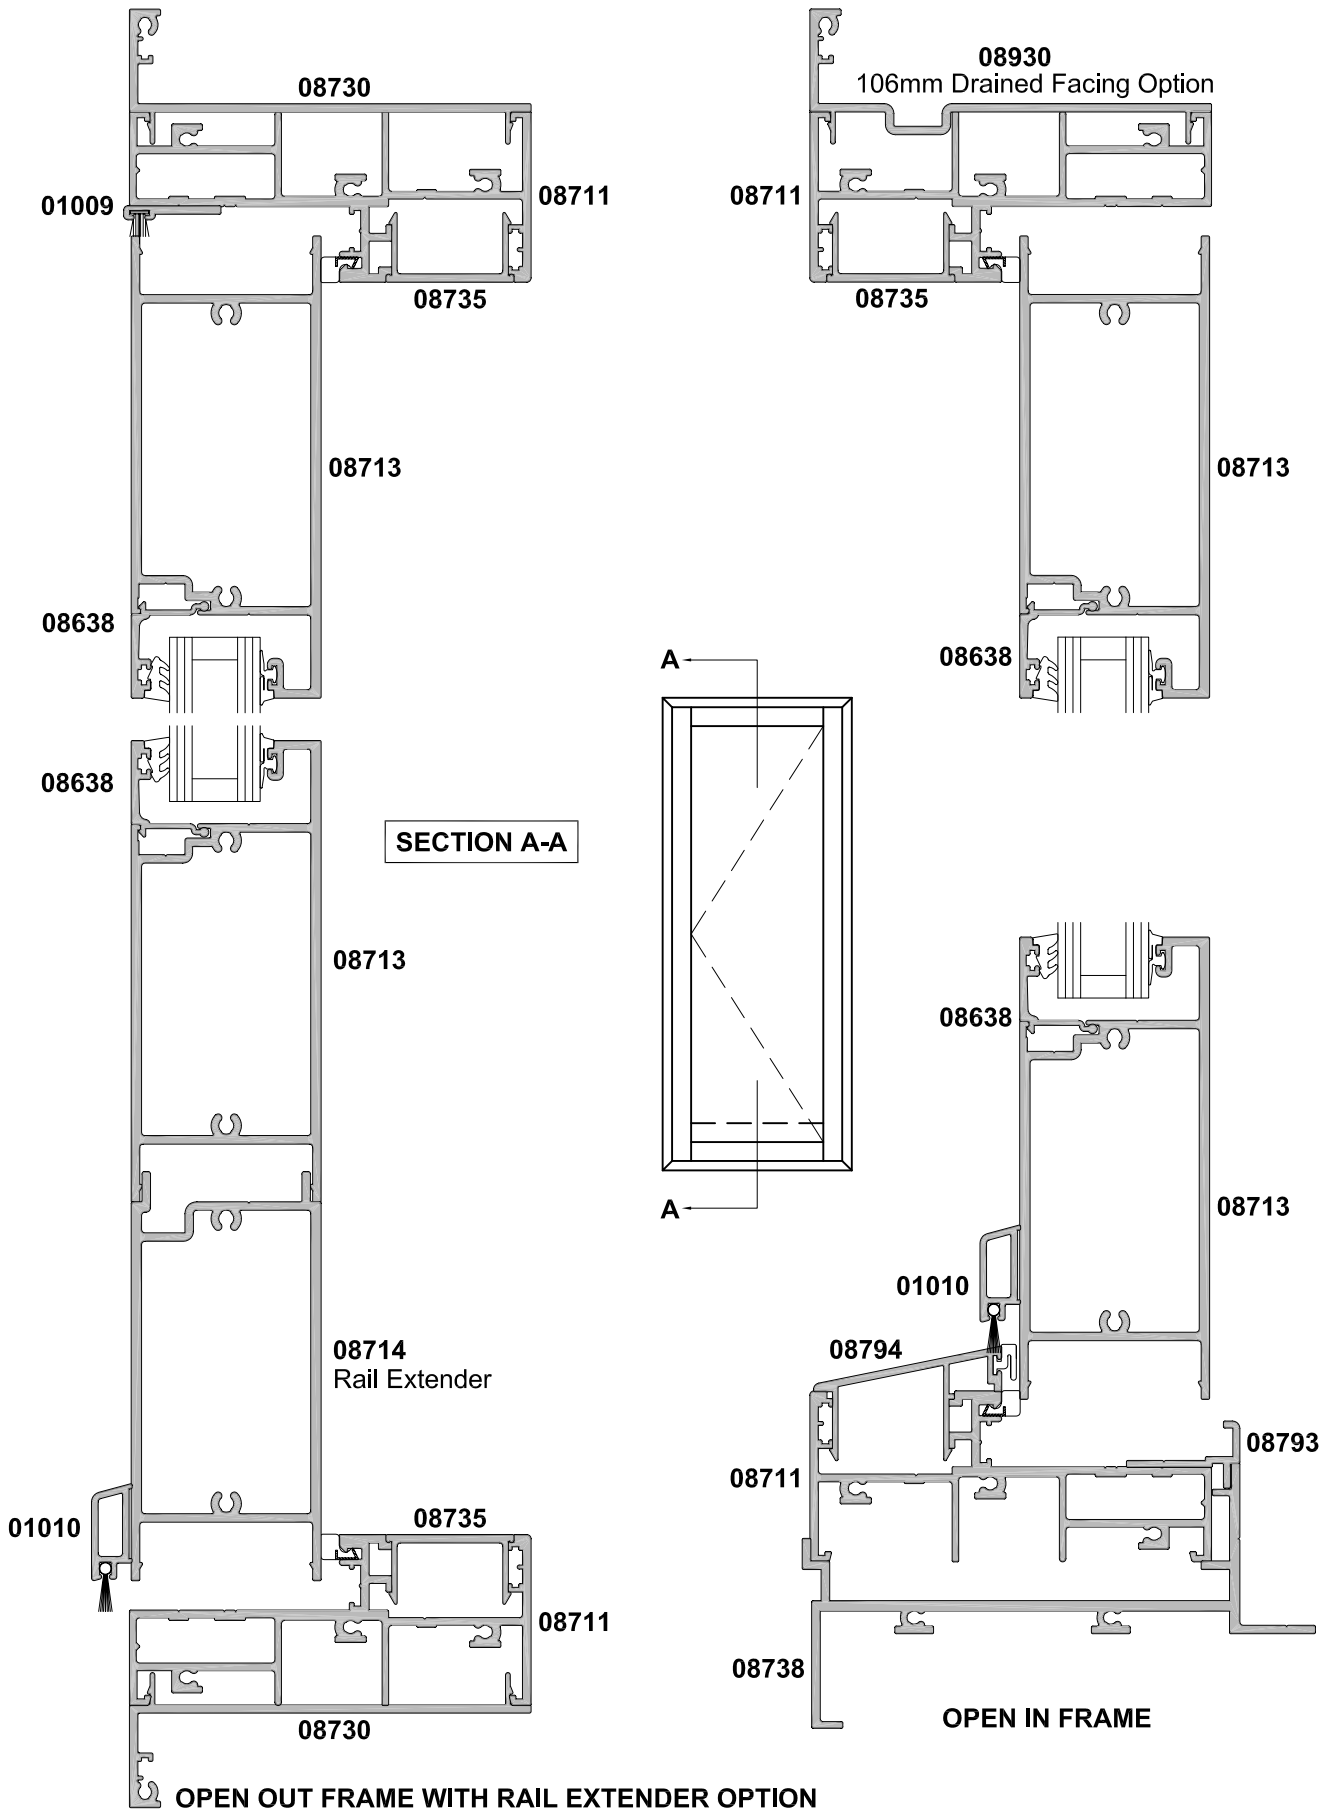

APL ARCHITECTURAL SERIES - HINGED DOOR
A520AS OPEN IN & A500AS OPEN OUT 106MM FRAMES
CROSS SECTIONS

Cad Ref. AAHD02-0 Scale 1:2 Date 01.01.09

APL ARCHITECTURAL SERIES
A510AS HINGED DOOR - 158MM FRAMES
CROSS SECTION

Cad Ref. AAHD03-0 Scale 1:2 Date 01.01.09

DRAINED FACING OPTION

SECTION A-A

APL ARCHITECTURAL SERIES
A500AS HINGED DOOR WITH SIDELIGHT
CROSS SECTION

Cad Ref. AAHD06-0 Scale 1:2 Date 01.01.09

APL ARCHITECTURAL SERIES
A500AS HINGED DOOR WITH AWNING SASH
CROSS SECTION

Cad Ref. AAHD07-0 Scale 1:2 Date 01.01.09

APL ARCHITECTURAL SERIES
A500AS FRENCH DOOR
CROSS SECTION

Cad Ref. AAHD08-0 Scale 1:2 Date 01.01.09