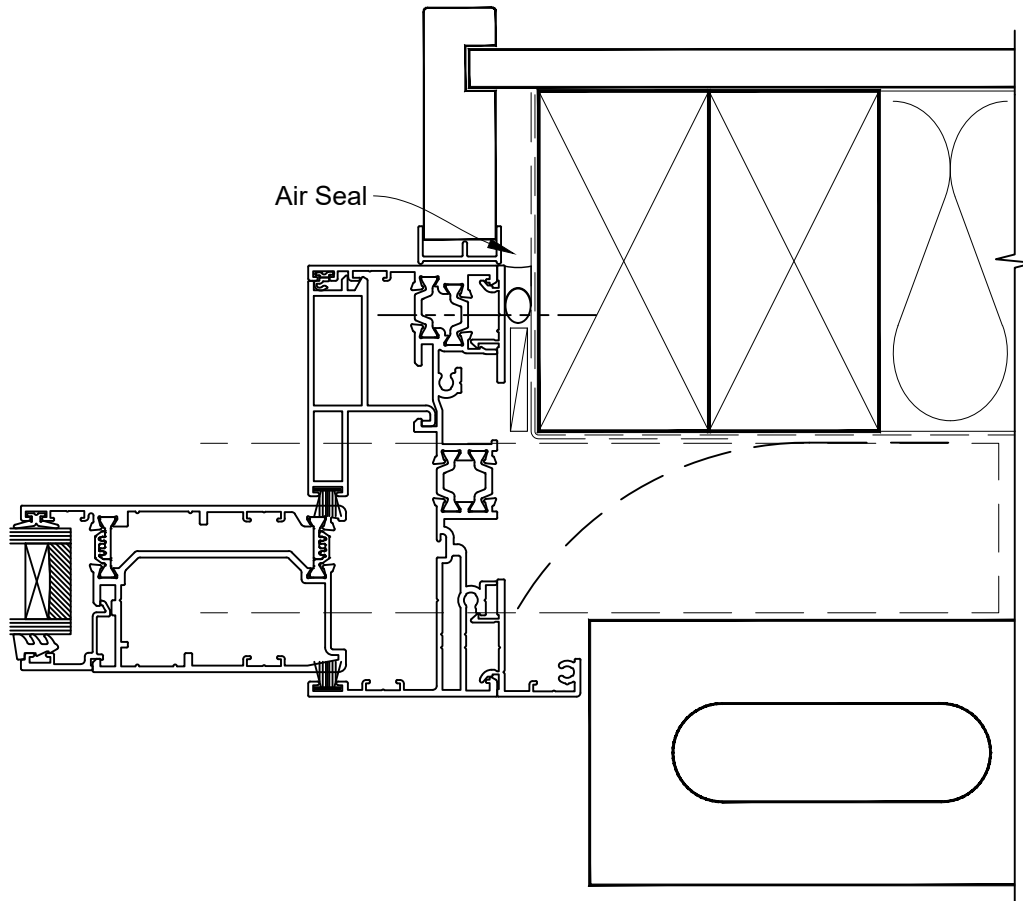

# INSTALLATION DETAIL - ARCHITECTURAL THERMAL HEART 114mm AWNING WINDOW ON BRICK VENEER CAVITY CONSTRUCTION

Date: 01.09.23

Scale: 1:2

CAD Ref.: TA114SWBV-CH

# INSTALLATION DETAIL - ARCHITECTURAL THERMAL HEART 114mm AWNING WINDOW ON BRICK VENEER CAVITY CONSTRUCTION

Date: 01.09.23

Scale: 1:2

CAD Ref.: TA114SWBV-CJ

# INSTALLATION DETAIL - ARCHITECTURAL THERMAL HEART 114mm AWNING WINDOW ON BRICK VENEER CAVITY CONSTRUCTION

Date: 01.09.23

Scale: 1:2

CAD Ref.: TA114SWBV-CS