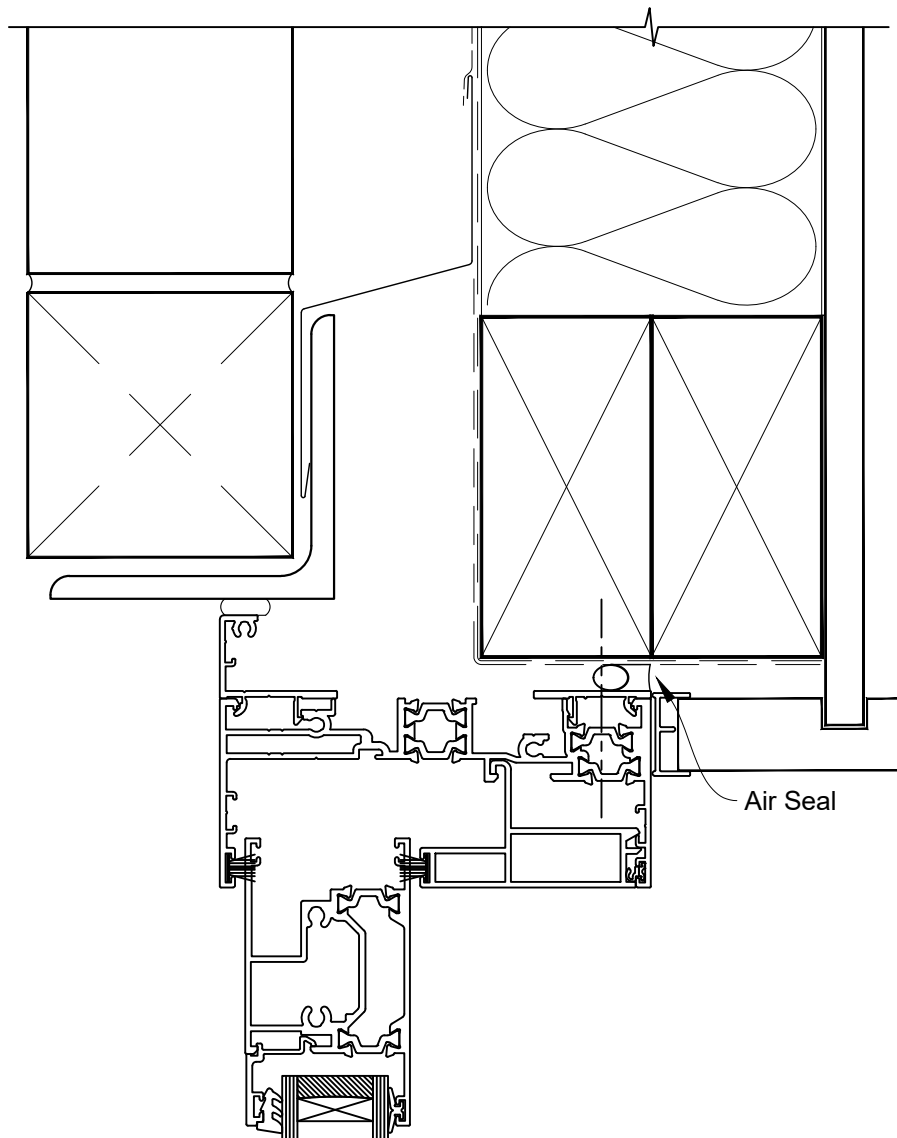

# INSTALLATION DETAIL - ARCHITECTURAL THERMAL HEART 114mm AWNING WINDOW ON BRICK VENEER CAVITY CONSTRUCTION

Date: 01.09.23

Scale: 1:2

CAD Ref.: TA114SWBV-CH

# INSTALLATION DETAIL - ARCHITECTURAL THERMAL HEART 114mm AWNING WINDOW ON BRICK VENEER CAVITY CONSTRUCTION

Date: 01.09.23

Scale: 1:2

CAD Ref.: TA114SWBV-CJ

## FACING INFILL OPTION