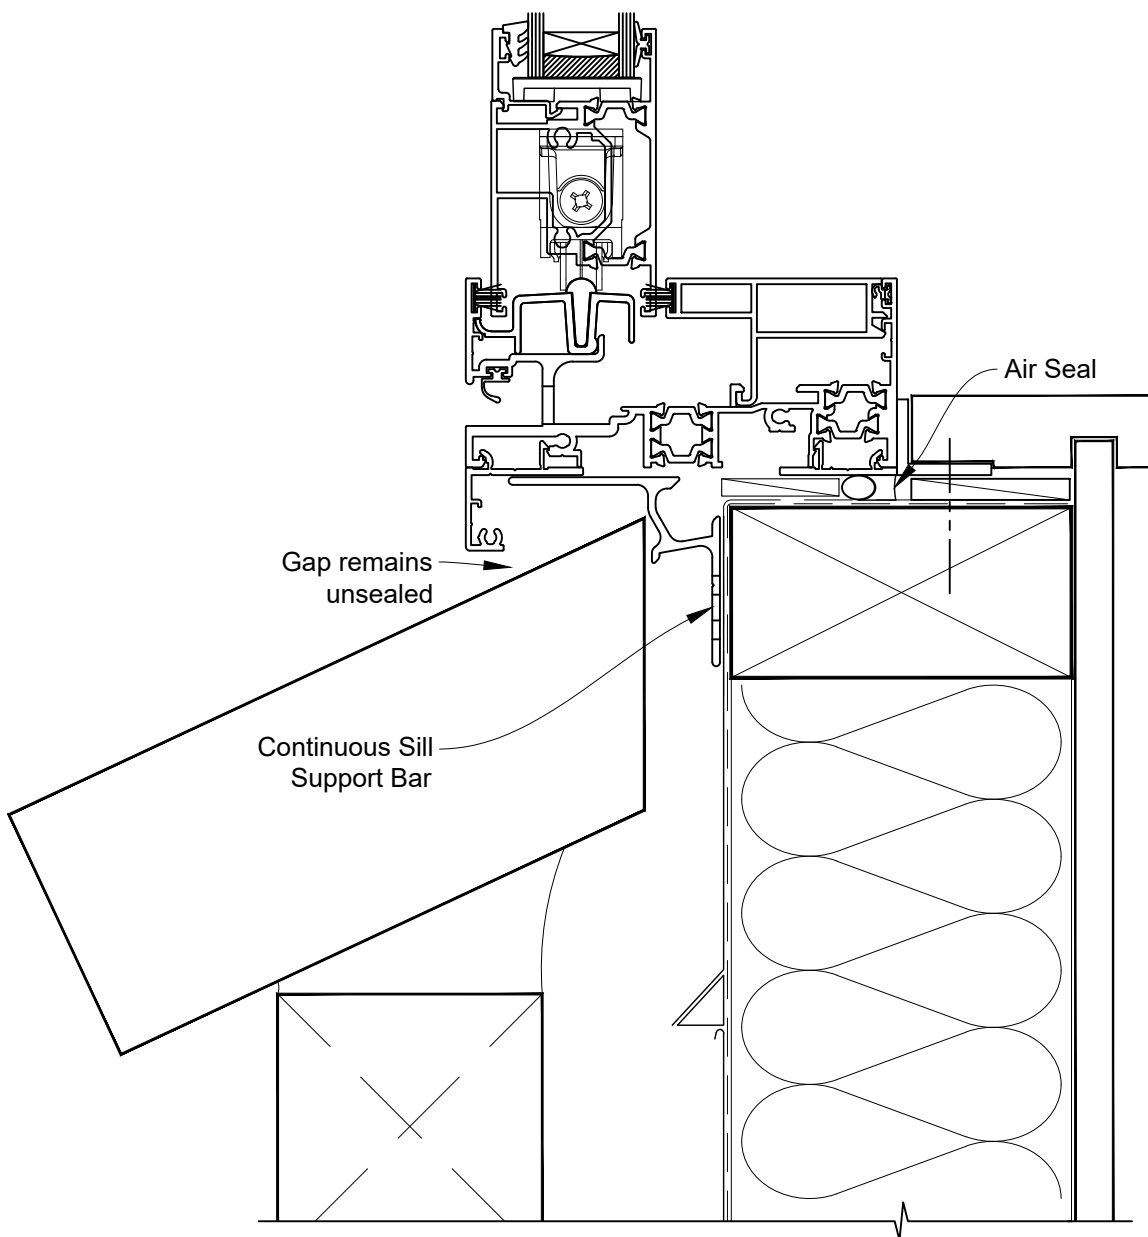

# INSTALLATION DETAIL - ARCHITECTURAL THERMAL HEART 114mm AWNING WINDOW ON BRICK VENEER CAVITY CONSTRUCTION

Date: 01.09.23

Scale: 1:2

CAD Ref.: TA114SWBV-CJ

# INSTALLATION DETAIL - ARCHITECTURAL THERMAL HEART 114mm AWNING WINDOW ON BRICK VENEER CAVITY CONSTRUCTION

Date: 01.09.23

Scale: 1:2

CAD Ref.: TA114SWBV-CS

## FACING INFILL OPTION