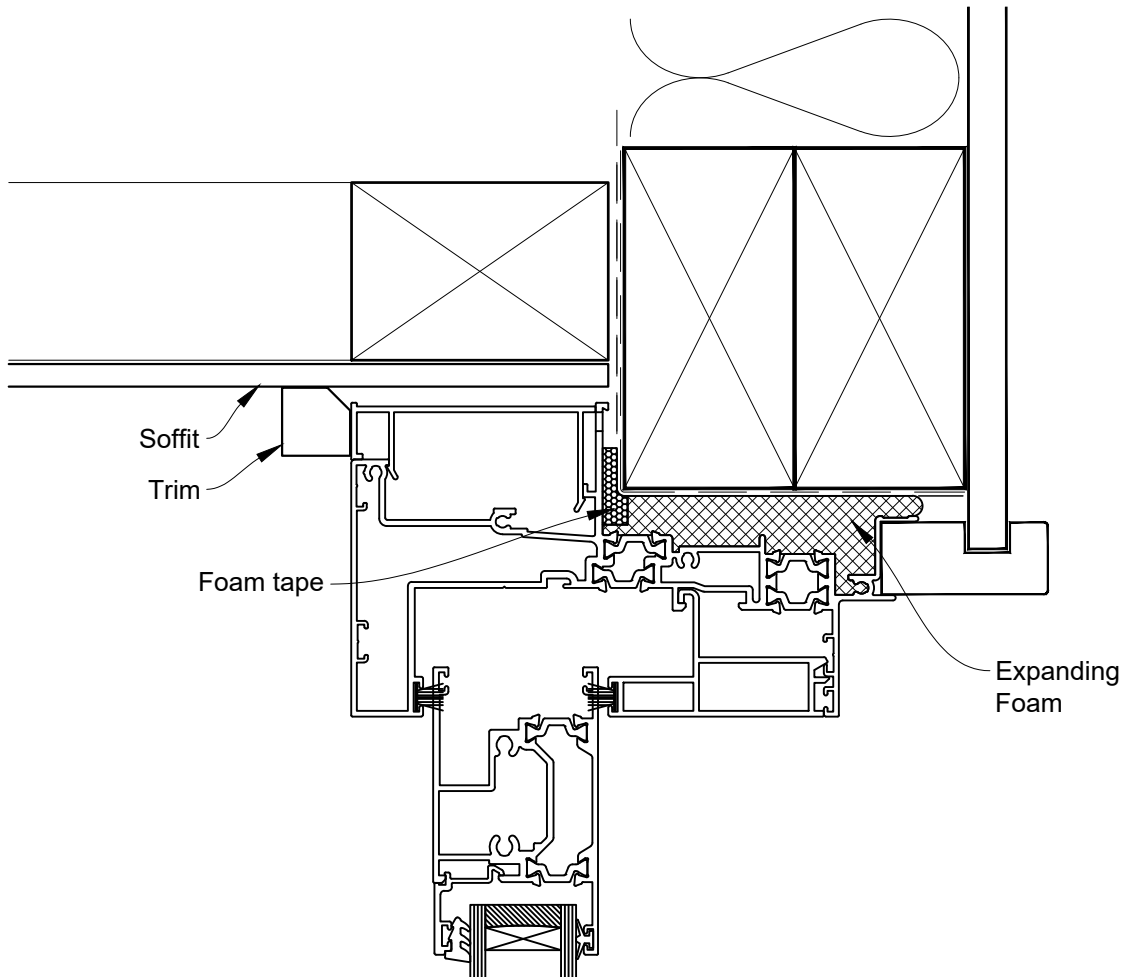

# INSTALLATION DETAIL - 44mm METRO THERMAL HEART CENTRAFIX SLIDING WINDOW ON BEVEL BACK WEATHERBOARD

Date: 01.09.23

Scale: 1:2

CAD Ref.: CFX44SWBW-CFXH2

The Installation Details must be used in conjunction with the Metro Series  
ThermalHEART® Centrafix™ SYSTEM GUIDE

## HEAD OPTION 2