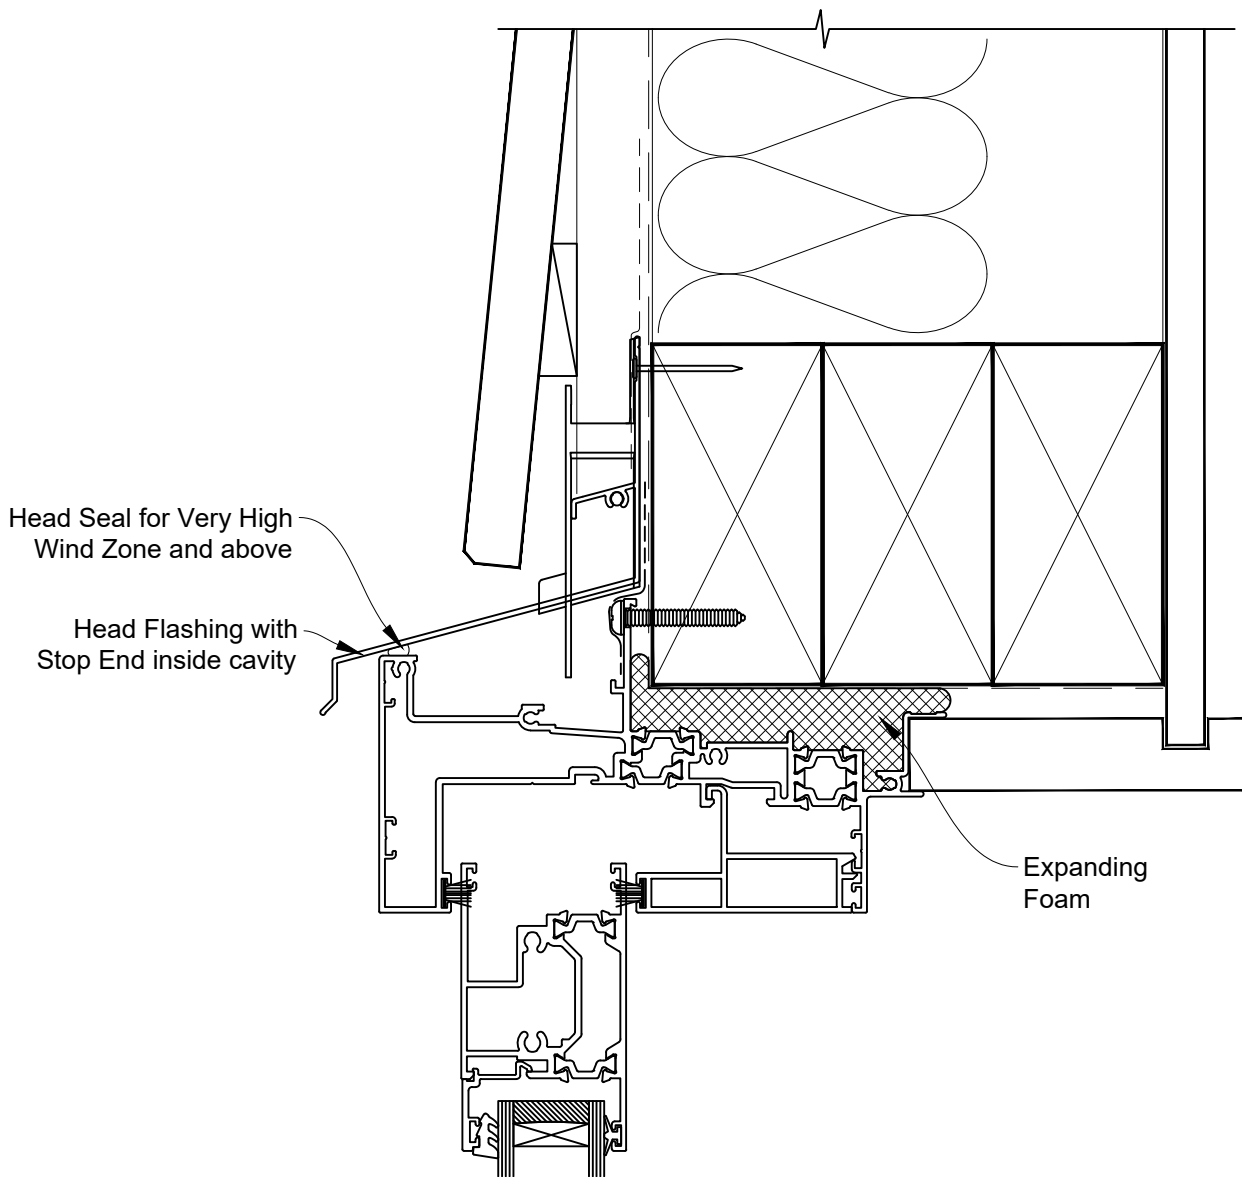

# INSTALLATION DETAIL - 44mm METRO THERMAL HEART CENTRAFIX SLIDING WINDOW ON BEVEL BACK WEATHERBOARD

Date: 01.09.23

Scale: 1:2

CAD Ref.: CFX44SWBW-CFXH

The Installation Details must be used in conjunction with the Metro Series  
ThermalHEART® Centrafix™ SYSTEM GUIDE

## HEAD OPTION 1

# INSTALLATION DETAIL - 44mm METRO THERMAL HEART CENTRAFIX SLIDING WINDOW ON BEVEL BACK WEATHERBOARD

Date: 01.09.23

Scale: 1:2

CAD Ref.: CFX44SWBW-CFXH2

The Installation Details must be used in conjunction with the Metro Series  
ThermalHEART® Centrafix™ SYSTEM GUIDE