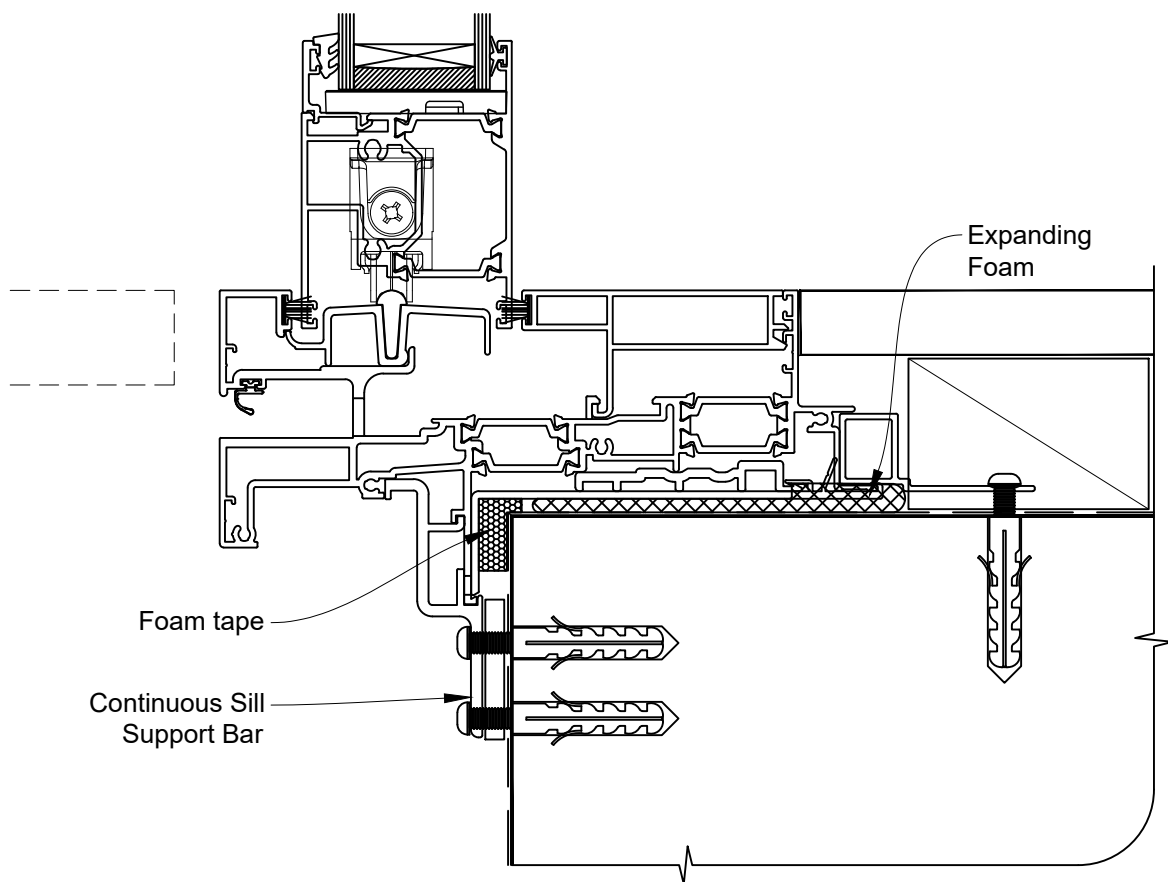

INSTALLATION DETAIL - 56mm METRO THERMAL HEART CENTRAFIX SLIDING DOOR OUT ON FLAT SHEET

Date: 01.09.23

Scale: 1:2

CAD Ref.: CFX56SDFS-CFXS

The Installation Details must be used in conjunction with the Metro Series ThermalHEART® Centrafix™ SYSTEM GUIDE

SILL OPTION 1