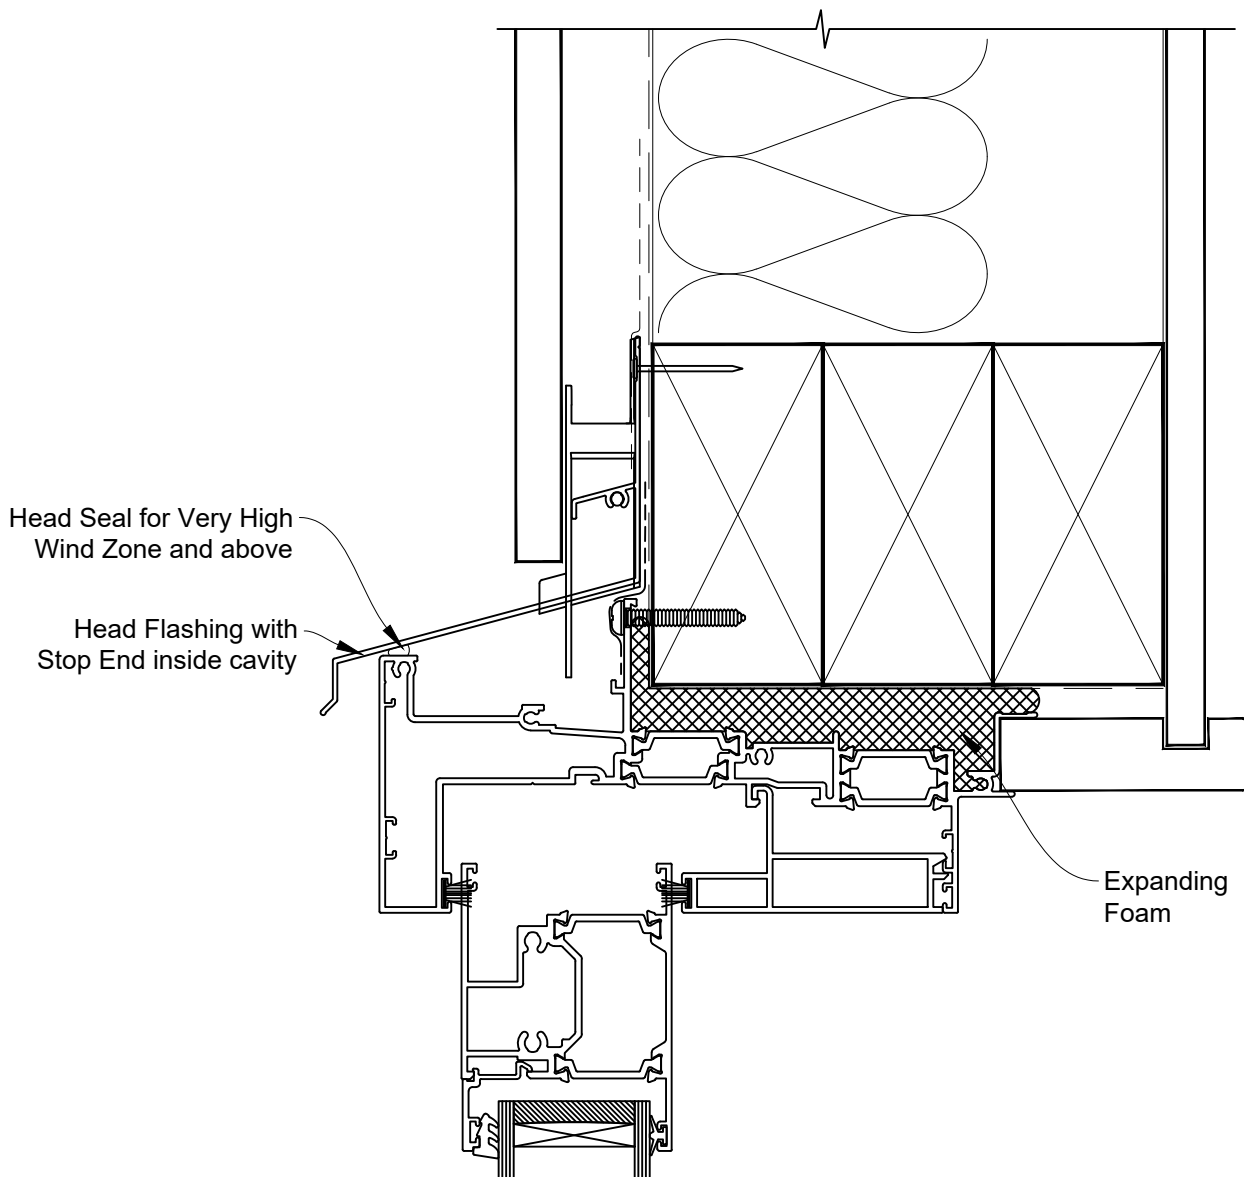

INSTALLATION DETAIL - 56mm METRO THERMAL HEART CENTRAFIX SLIDING DOOR OUT ON FLAT SHEET

Date: 01.09.23

Scale: 1:2

CAD Ref.: CFX56SDFS-CFXH

The Installation Details must be used in conjunction with the Metro Series ThermalHEART® Centrafix™ SYSTEM GUIDE

HEAD OPTION 1

INSTALLATION DETAIL - 56mm METRO THERMAL HEART CENTRAFIX SLIDING DOOR OUT ON FLAT SHEET

Date: 01.09.23

Scale: 1:2

CAD Ref.: CFX56SDFS-CFXH2

The Installation Details must be used in conjunction with the Metro Series
ThermalHEART® Centrafix™ SYSTEM GUIDE

HEAD OPTION 2

INSTALLATION DETAIL - 56mm METRO THERMAL HEART CENTRAFIX SLIDING DOOR OUT ON FLAT SHEET

Date: 01.09.23

Scale: 1:2

CAD Ref.: CFX56SDFS-CFXJ

The Installation Details must be used in conjunction with the Metro Series
ThermalHEART® Centrafix™ SYSTEM GUIDE