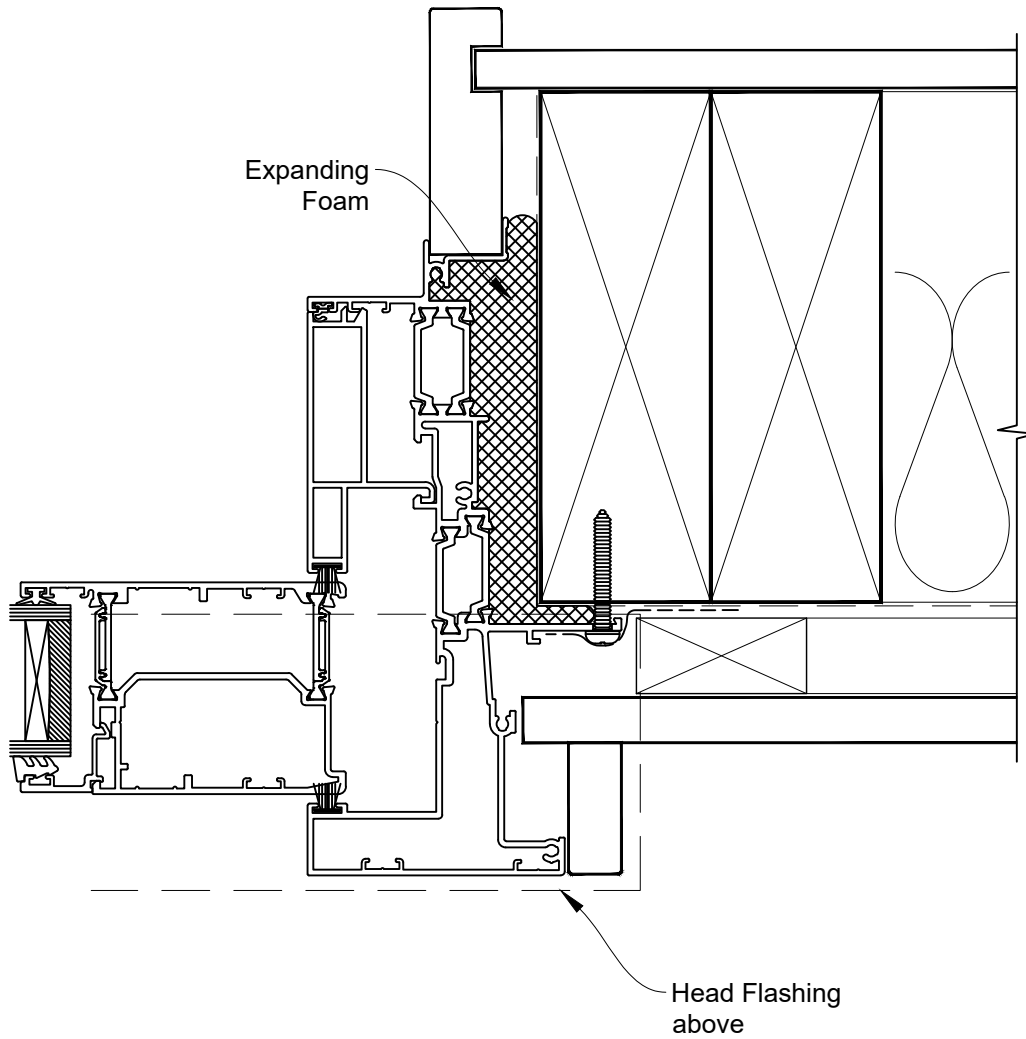

HEAD OPTION 2

INSTALLATION DETAIL - 56mm METRO THERMAL HEART CENTRAFIX SLIDING DOOR OUT ON FLAT SHEET

Date: 01.09.23

Scale: 1:2

CAD Ref.: CFX56SDFS-CFXJ

The Installation Details must be used in conjunction with the Metro Series
ThermalHEART® Centrafix™ SYSTEM GUIDE