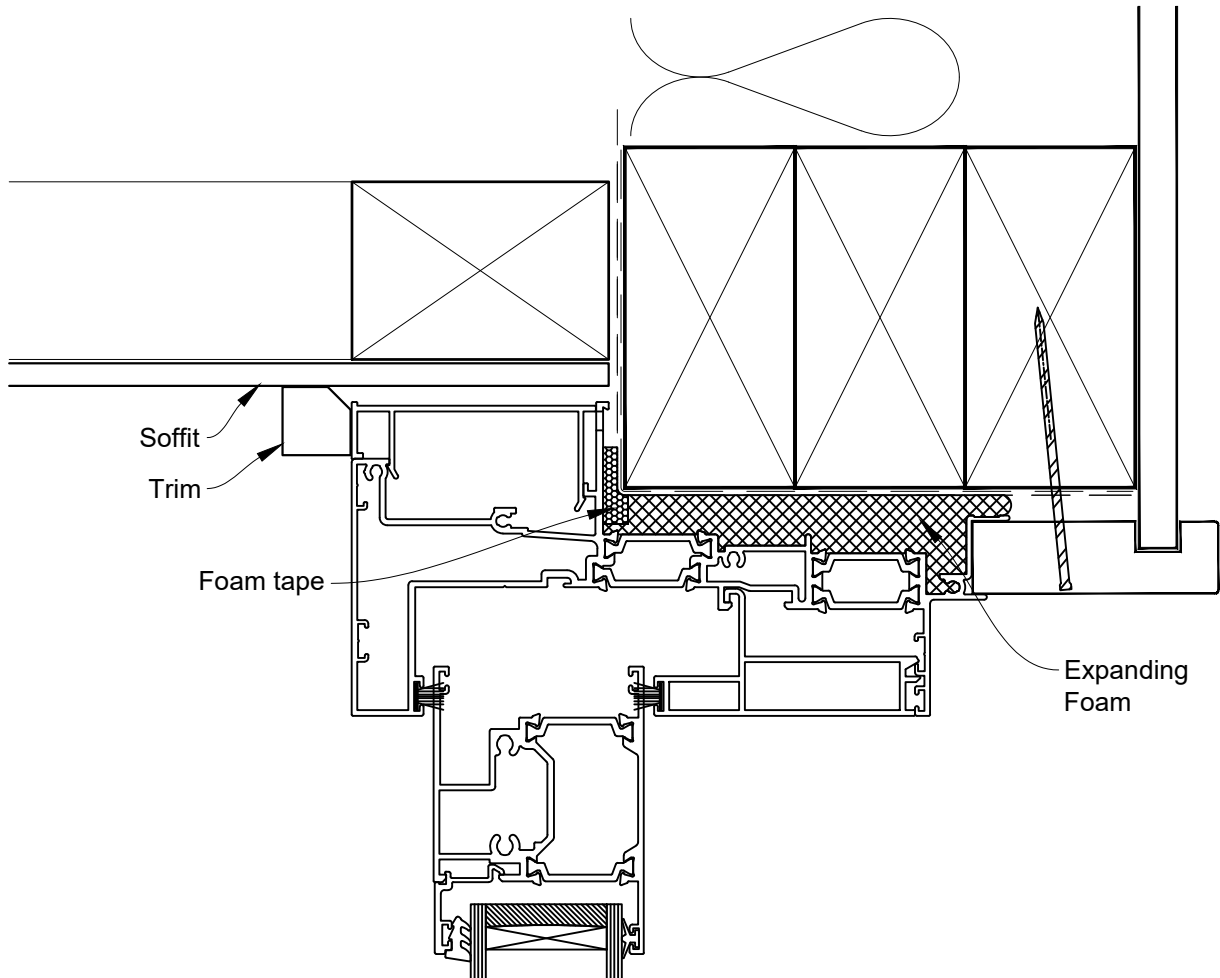

INSTALLATION DETAIL - 56mm METRO THERMAL HEART CENTRAFIX SLIDING DOOR OUT ON FLAT SHEET

Date: 01.09.23

Scale: 1:2

CAD Ref.: CFX56SDFS-CFXH

The Installation Details must be used in conjunction with the Metro Series ThermalHEART® Centrafix™ SYSTEM GUIDE

HEAD OPTION 1

INSTALLATION DETAIL - 56mm METRO THERMAL HEART CENTRAFIX SLIDING DOOR OUT ON FLAT SHEET

Date: 01.09.23

Scale: 1:2

CAD Ref.: CFX56SDFS-CFXH2

The Installation Details must be used in conjunction with the Metro Series
ThermalHEART® Centrafix™ SYSTEM GUIDE

HEAD OPTION 2

INSTALLATION DETAIL - 56mm METRO THERMAL HEART CENTRAFIX SLIDING DOOR OUT ON FLAT SHEET

Date: 01.09.23

Scale: 1:2

CAD Ref.: CFX56SDFS-CFXJ

The Installation Details must be used in conjunction with the Metro Series
ThermalHEART® Centrafix™ SYSTEM GUIDE