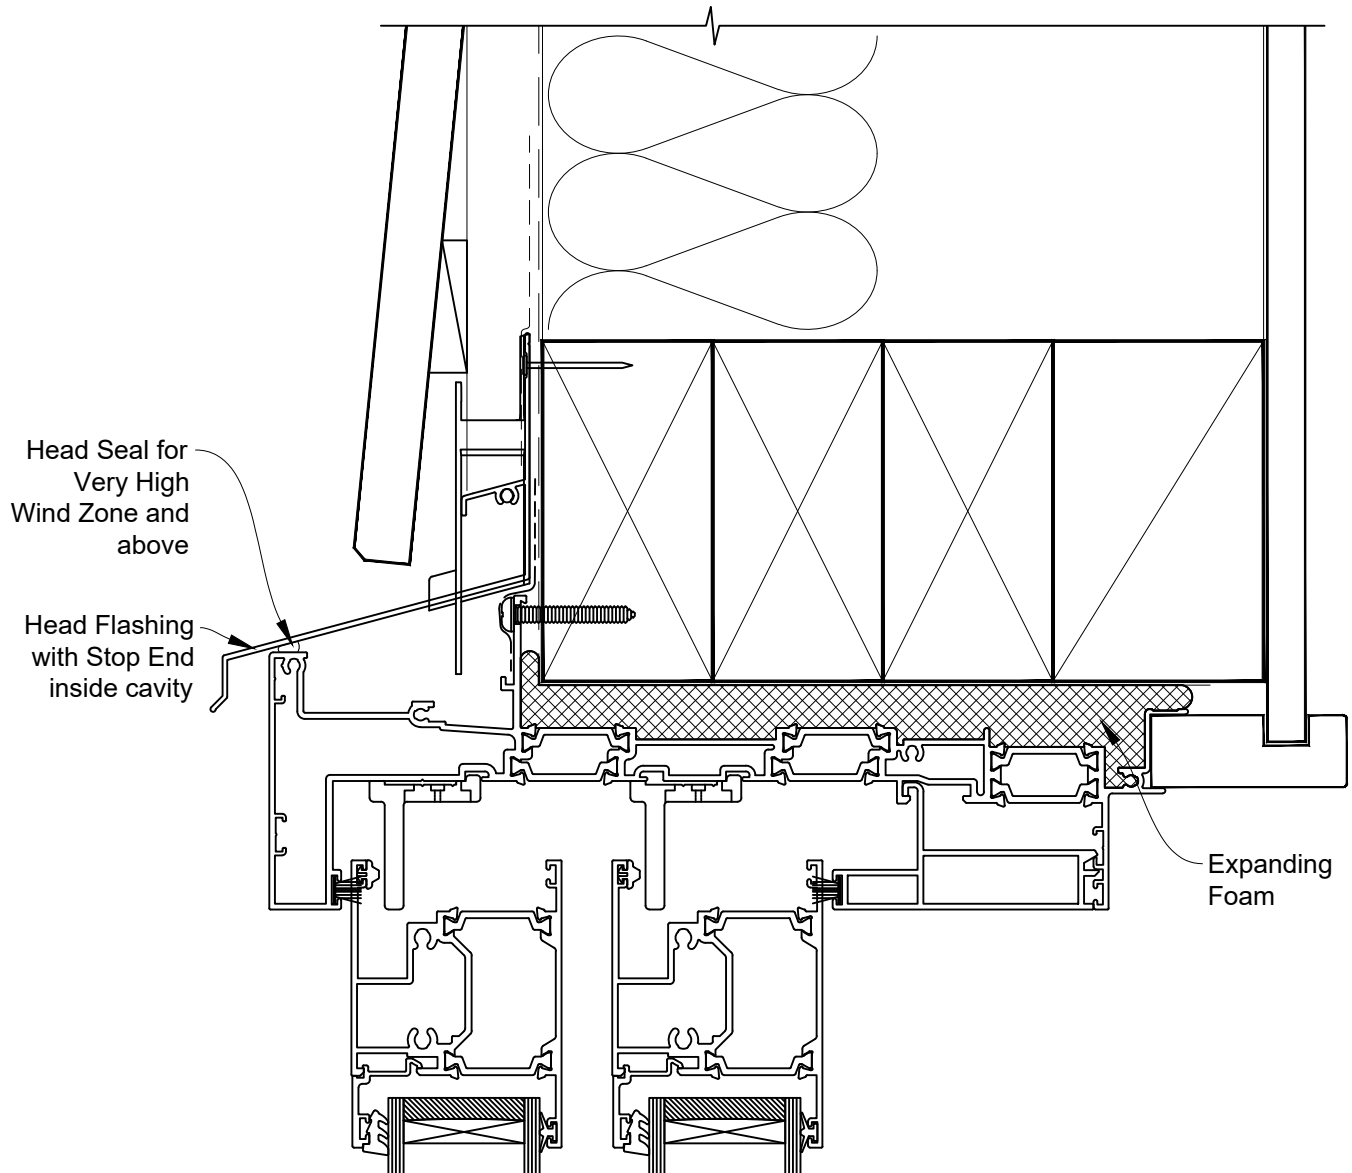

# INSTALLATION DETAIL - 56mm METRO THERMAL HEART CENTRAFIX STACKER SLIDING DOOR ON BEVEL BACK WEATHERBOARD

Date: 01.09.23

Scale: 1:2

CAD Ref.: CFX56MDBW-CFXH

The Installation Details must be used in conjunction with the Metro Series ThermalHEART® Centrafix™ SYSTEM GUIDE

## HEAD OPTION 1

# INSTALLATION DETAIL - 56mm METRO THERMAL HEART CENTRAFIX STACKER SLIDING DOOR ON BEVEL BACK WEATHERBOARD

Date: 01.09.23

Scale: 1:2

CAD Ref.: CFX56MDBW-CFXH2

The Installation Details must be used in conjunction with the Metro Series ThermalHEART® Centrafix™ SYSTEM GUIDE