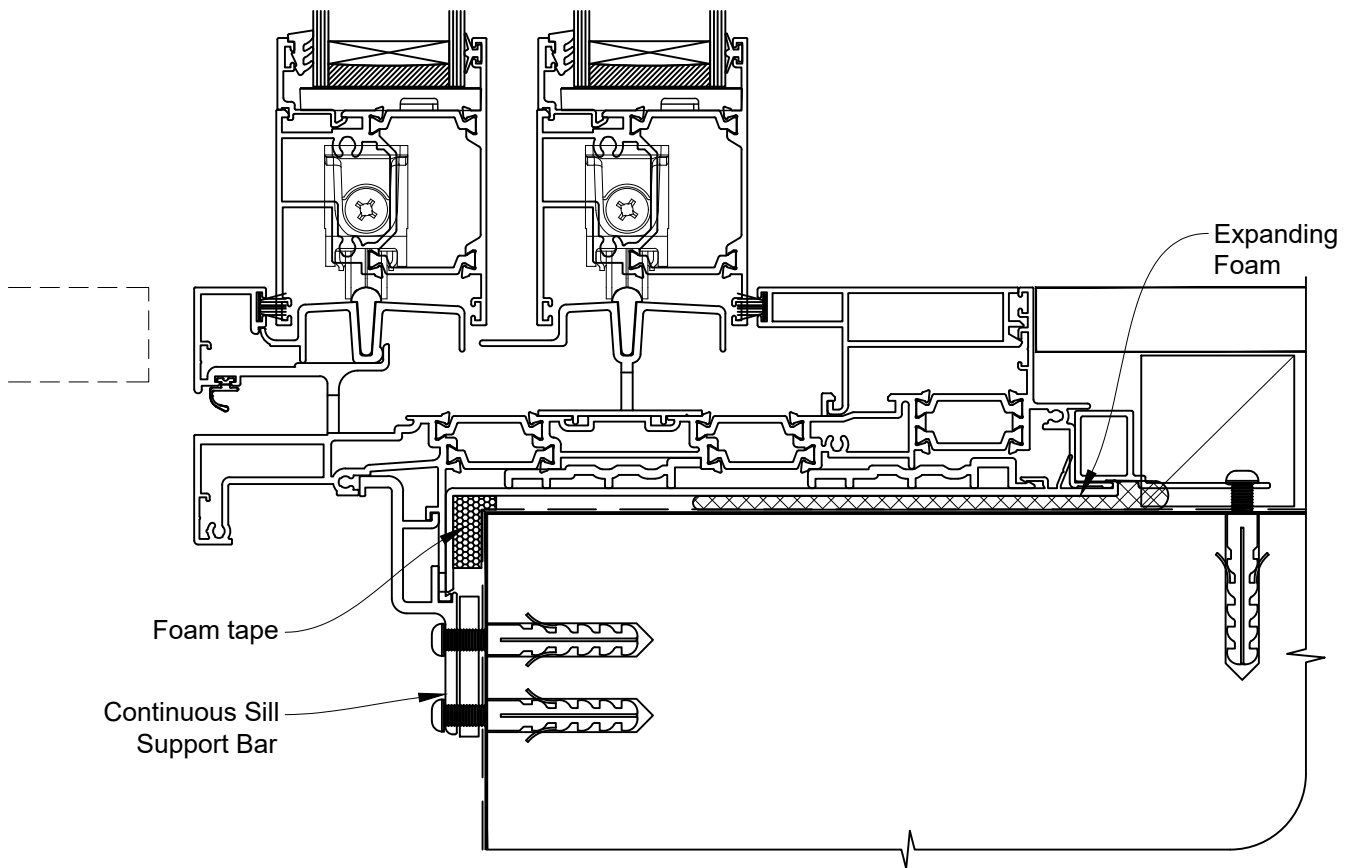

INSTALLATION DETAIL - 56mm METRO THERMAL HEART CENTRAFIX STACKER SLIDING DOOR ON BEVEL BACK WEATHERBOARD

Date: 01.09.23

Scale: 1:2

CAD Ref.: CFX56MDBW-CFXS

The Installation Details must be used in conjunction with the Metro Series
ThermalHEART® Centrafix™ SYSTEM GUIDE

SILL OPTION 1