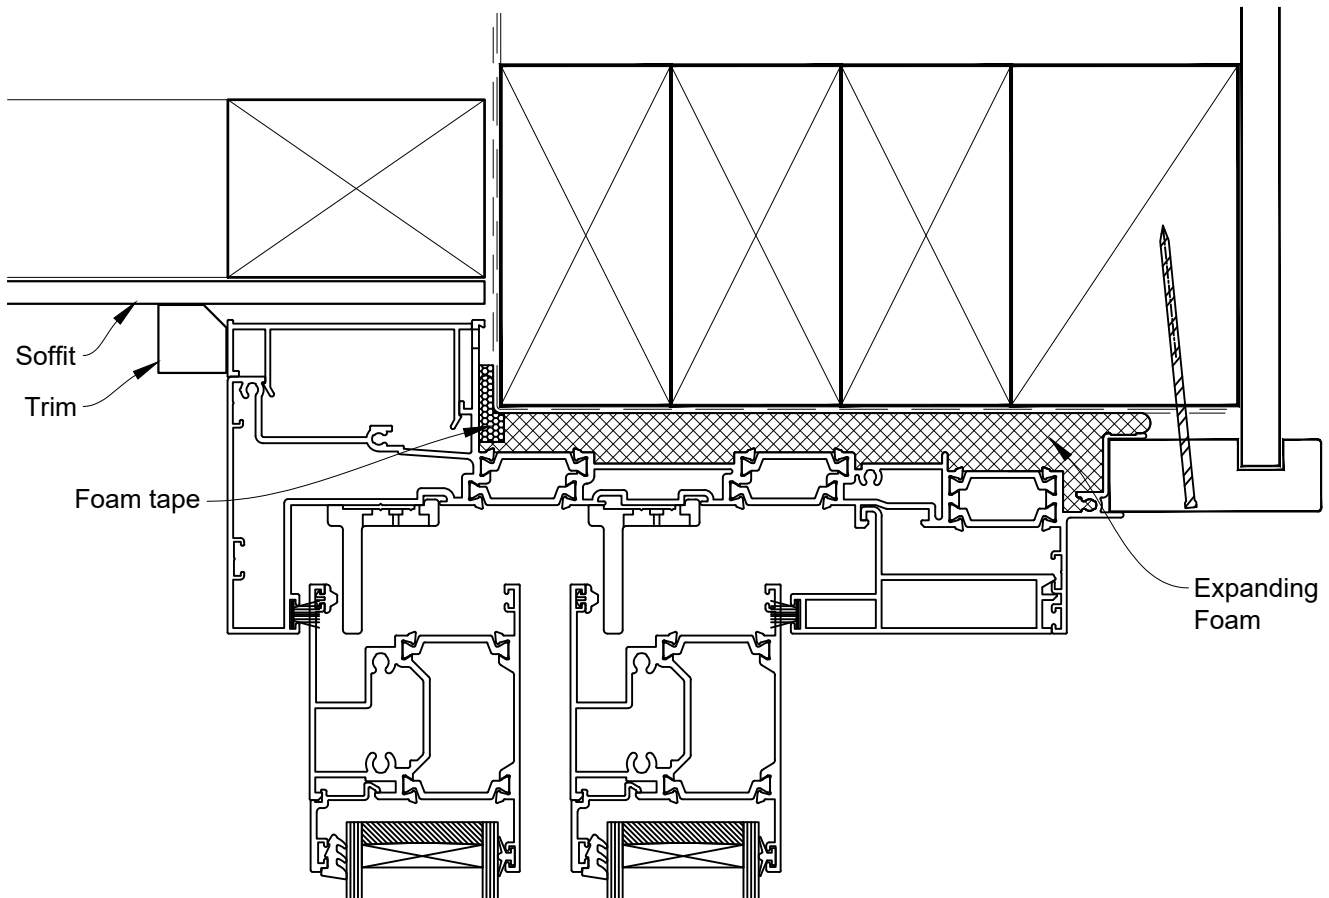

# INSTALLATION DETAIL - 56mm METRO THERMAL HEART CENTRAFIX STACKER SLIDING DOOR ON BEVEL BACK WEATHERBOARD

Date: 01.09.23

Scale: 1:2

CAD Ref.: CFX56MDBW-CFXH2

The Installation Details must be used in conjunction with the Metro Series ThermalHEART® Centrafix™ SYSTEM GUIDE

## HEAD OPTION 2