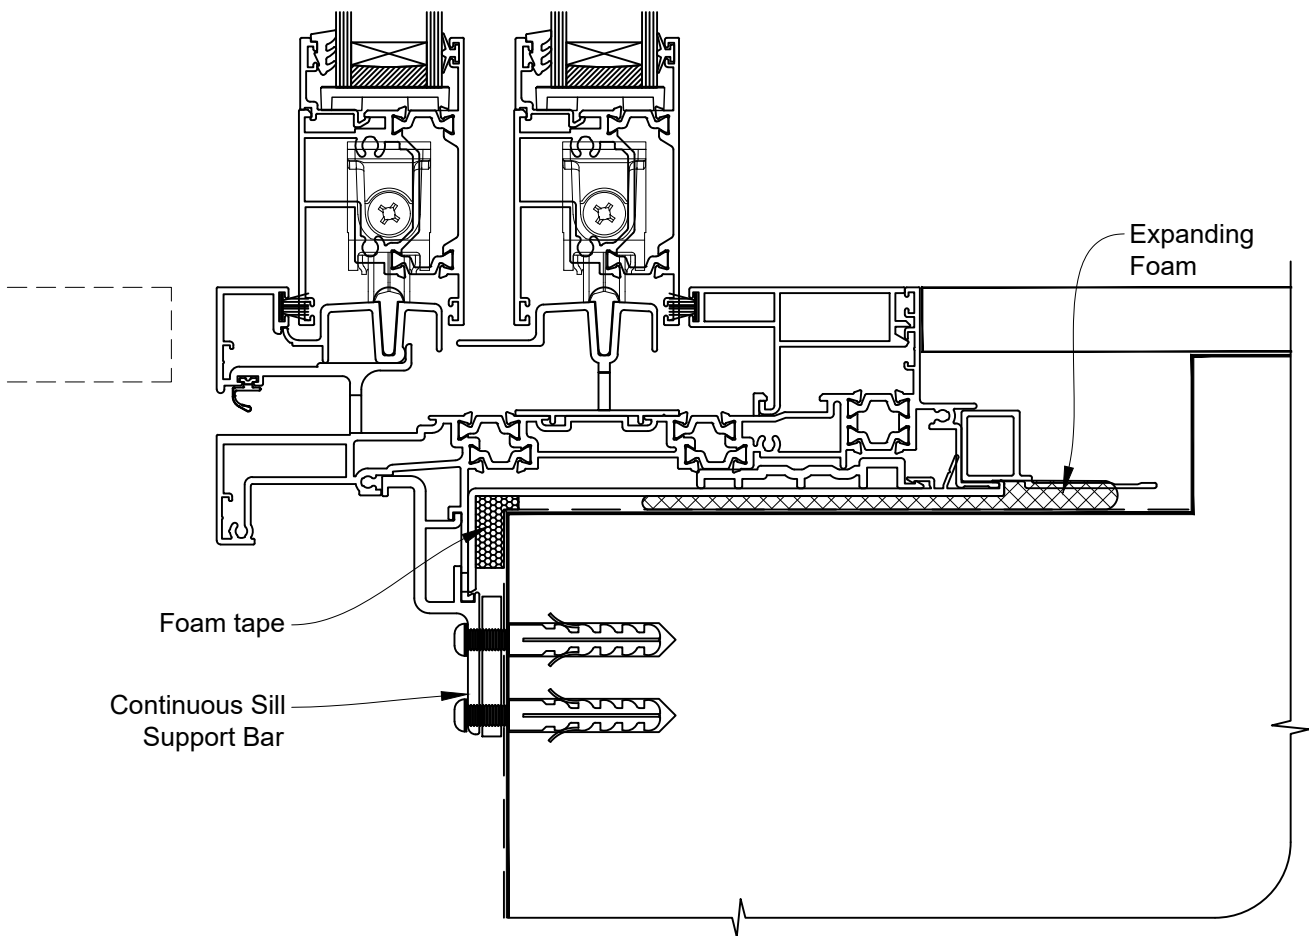

INSTALLATION DETAIL - 44mm METRO THERMAL HEART CENTRAFIX STACKER SLIDING DOOR ON PROFILE METAL

Date: 01.09.23

Scale: 1:2

CAD Ref.: CFX44MDPM-CFXS

The Installation Details must be used in conjunction with the Metro Series
ThermalHEART® Centrafix™ SYSTEM GUIDE

SILL OPTION 1