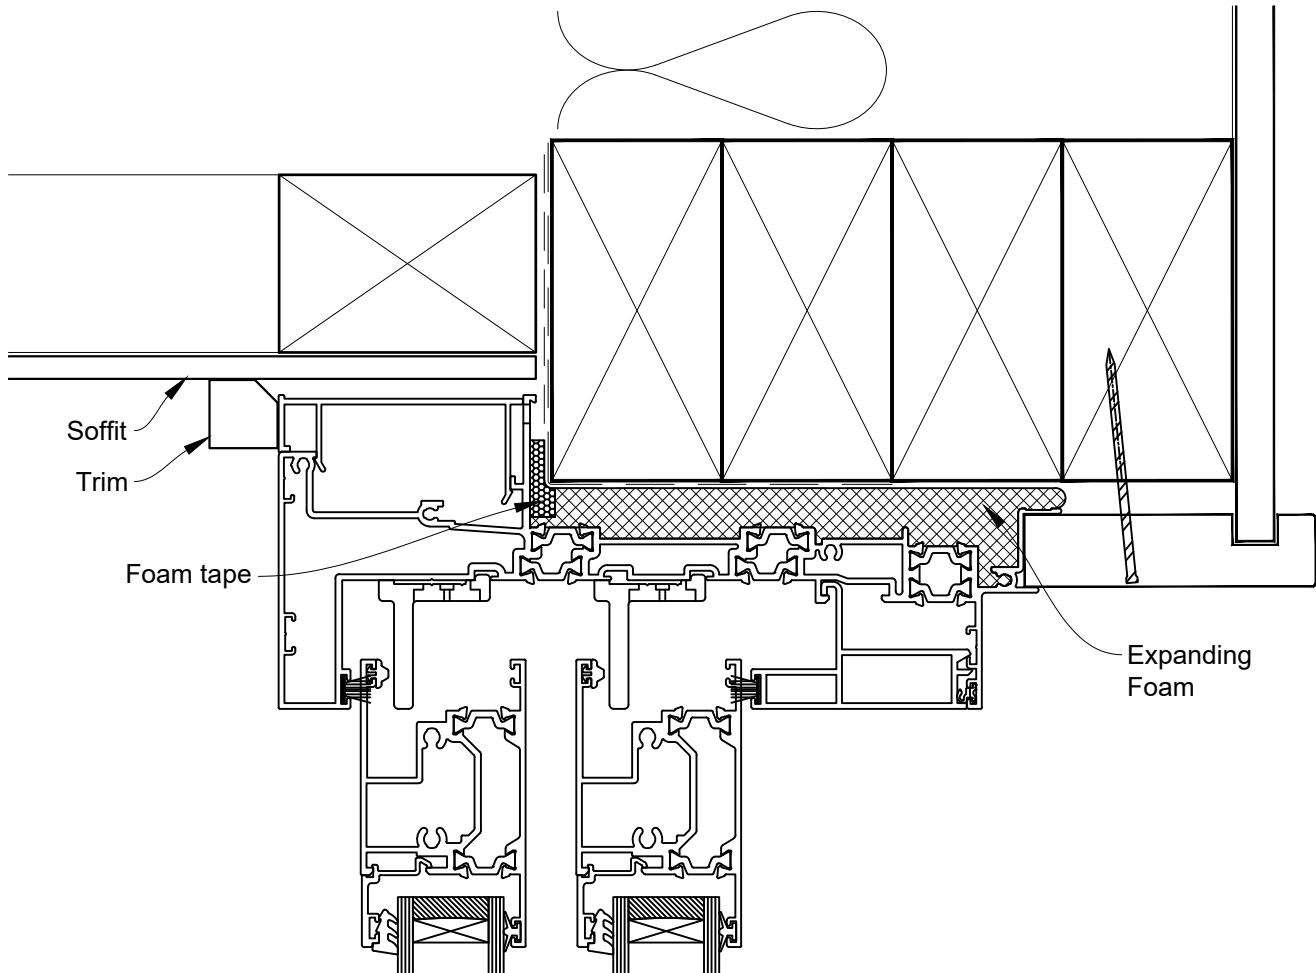

INSTALLATION DETAIL - 44mm METRO THERMAL HEART CENTRAFIX STACKER SLIDING DOOR ON PROFILE METAL

Date: 01.09.23

Scale: 1:2

CAD Ref.: CFX44MDPM-CFXH

The Installation Details must be used in conjunction with the Metro Series
ThermalHEART® Centrafix™ SYSTEM GUIDE

HEAD OPTION 1

INSTALLATION DETAIL - 44mm METRO THERMAL HEART CENTRAFIX STACKER SLIDING DOOR ON PROFILE METAL

Date: 01.09.23

Scale: 1:2

CAD Ref.: CFX44MDPM-CFXH2

The Installation Details must be used in conjunction with the Metro Series
ThermalHEART® Centrafix™ SYSTEM GUIDE

HEAD OPTION 2

INSTALLATION DETAIL - 44mm METRO THERMAL HEART CENTRAFIX STACKER SLIDING DOOR ON PROFILE METAL

Date: 01.09.23

Scale: 1:2

CAD Ref.: CFX44MDPM-CFXJ

The Installation Details must be used in conjunction with the Metro Series ThermalHEART® Centrafix™ SYSTEM GUIDE