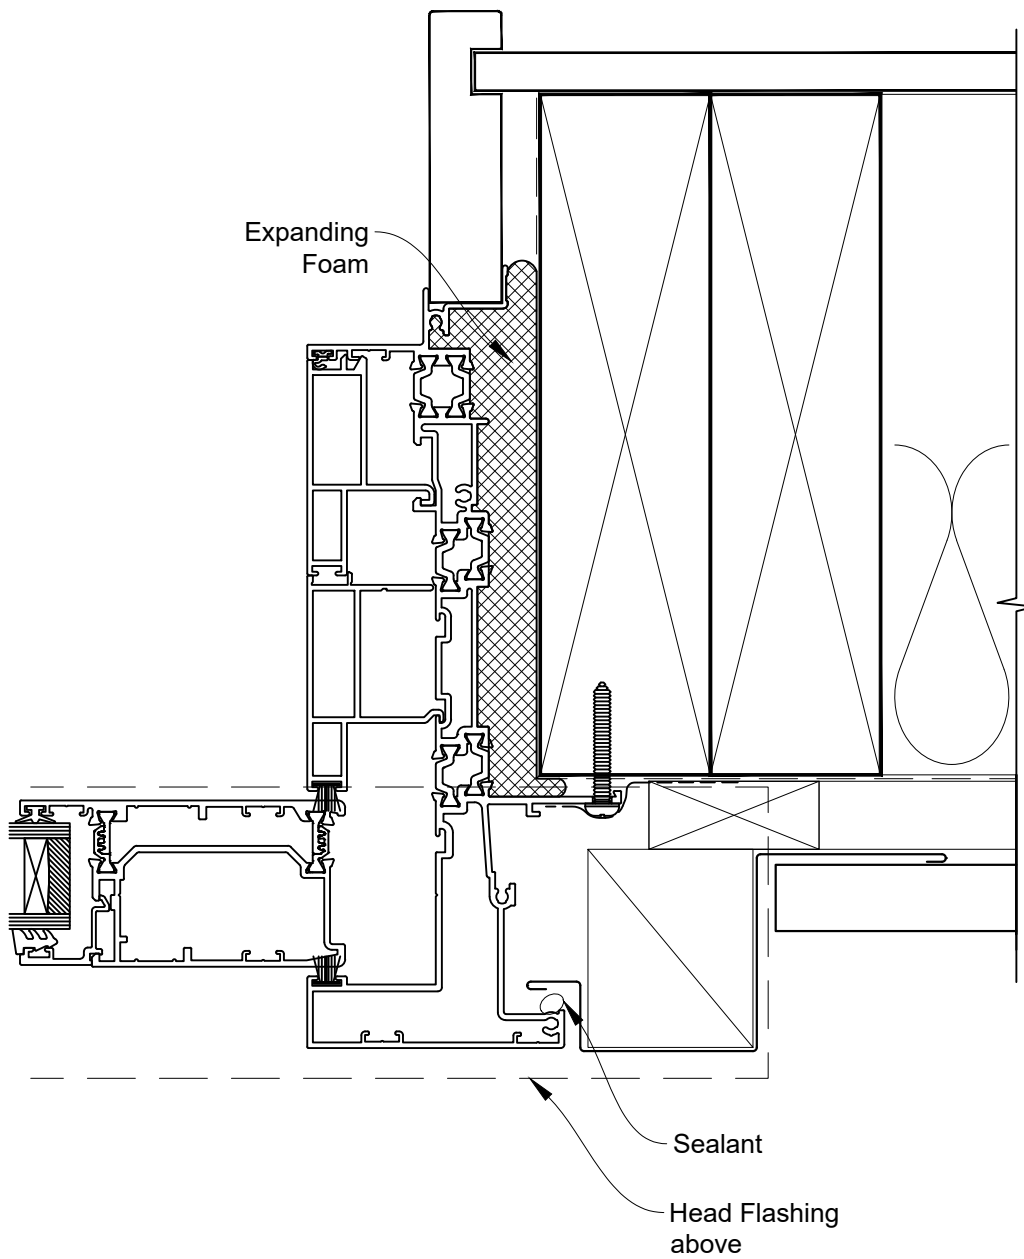

HEAD OPTION 2

INSTALLATION DETAIL - 44mm METRO THERMAL HEART CENTRAFIX STACKER SLIDING DOOR ON PROFILE METAL

Date: 01.09.23

Scale: 1:2

CAD Ref.: CFX44MDPM-CFXJ

The Installation Details must be used in conjunction with the Metro Series ThermalHEART® Centrafix™ SYSTEM GUIDE