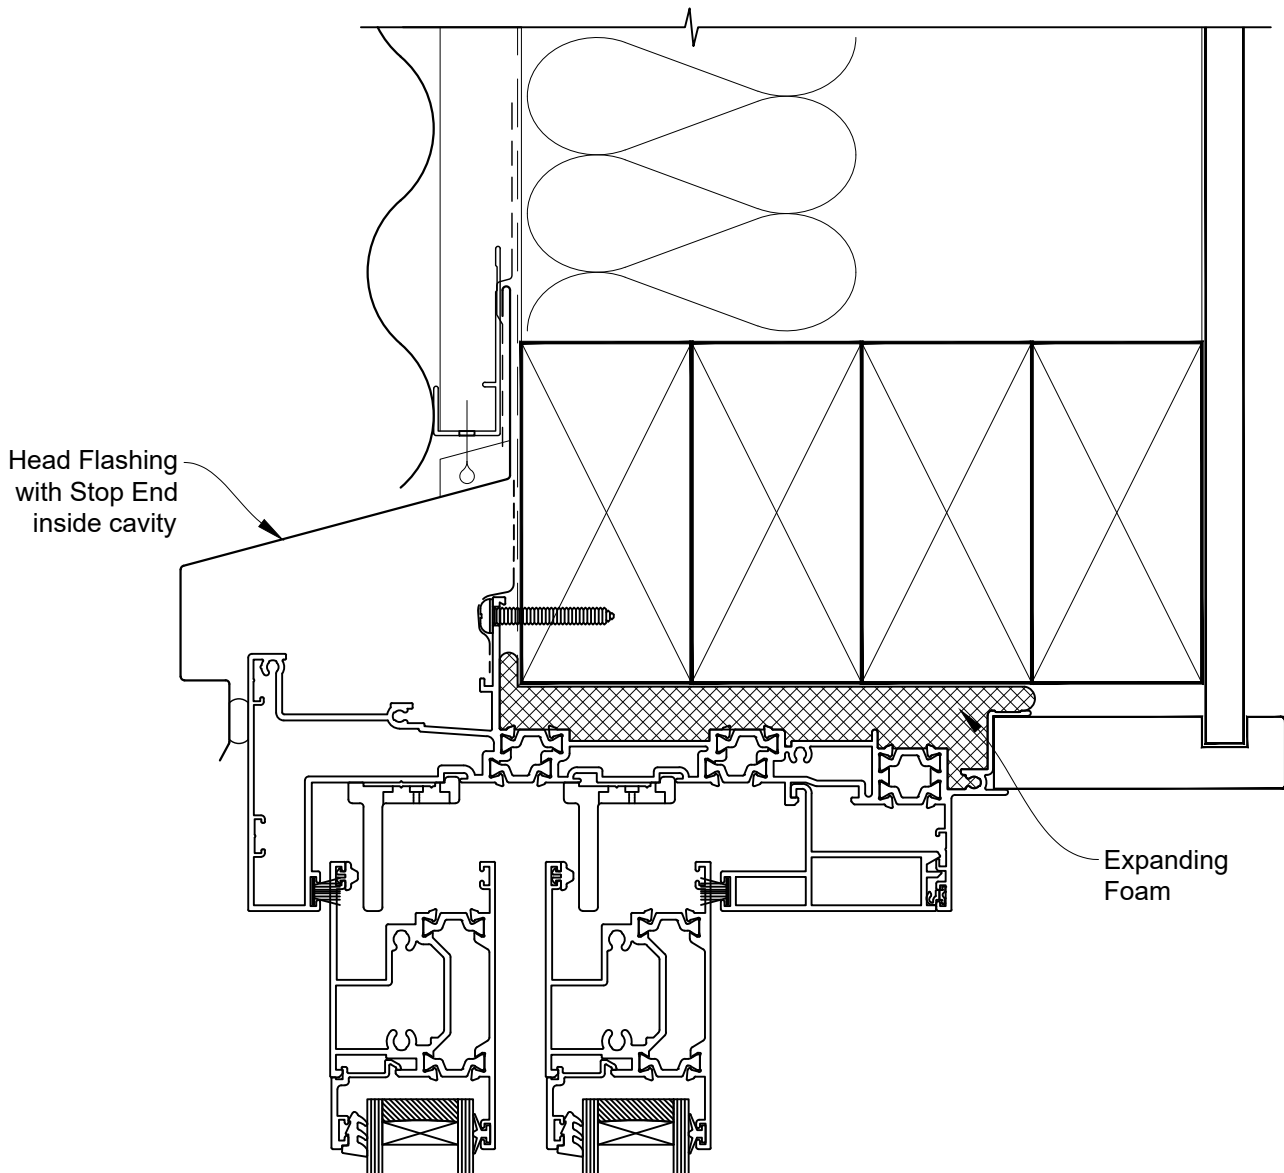

INSTALLATION DETAIL - 44mm METRO THERMAL HEART CENTRAFIX STACKER SLIDING DOOR ON PROFILE METAL

Date: 01.09.23

Scale: 1:2

CAD Ref.: CFX44MDPM-CFXH

The Installation Details must be used in conjunction with the Metro Series
ThermalHEART® Centrafix™ SYSTEM GUIDE

HEAD OPTION 1

INSTALLATION DETAIL - 44mm METRO THERMAL HEART CENTRAFIX STACKER SLIDING DOOR ON PROFILE METAL

Date: 01.09.23

Scale: 1:2

CAD Ref.: CFX44MDPM-CFXH2

The Installation Details must be used in conjunction with the Metro Series
ThermalHEART® Centrafix™ SYSTEM GUIDE

HEAD OPTION 2

INSTALLATION DETAIL - 44mm METRO THERMAL HEART CENTRAFIX STACKER SLIDING DOOR ON PROFILE METAL

Date: 01.09.23

Scale: 1:2

CAD Ref.: CFX44MDPM-CFXJ

The Installation Details must be used in conjunction with the Metro Series ThermalHEART® Centrafix™ SYSTEM GUIDE