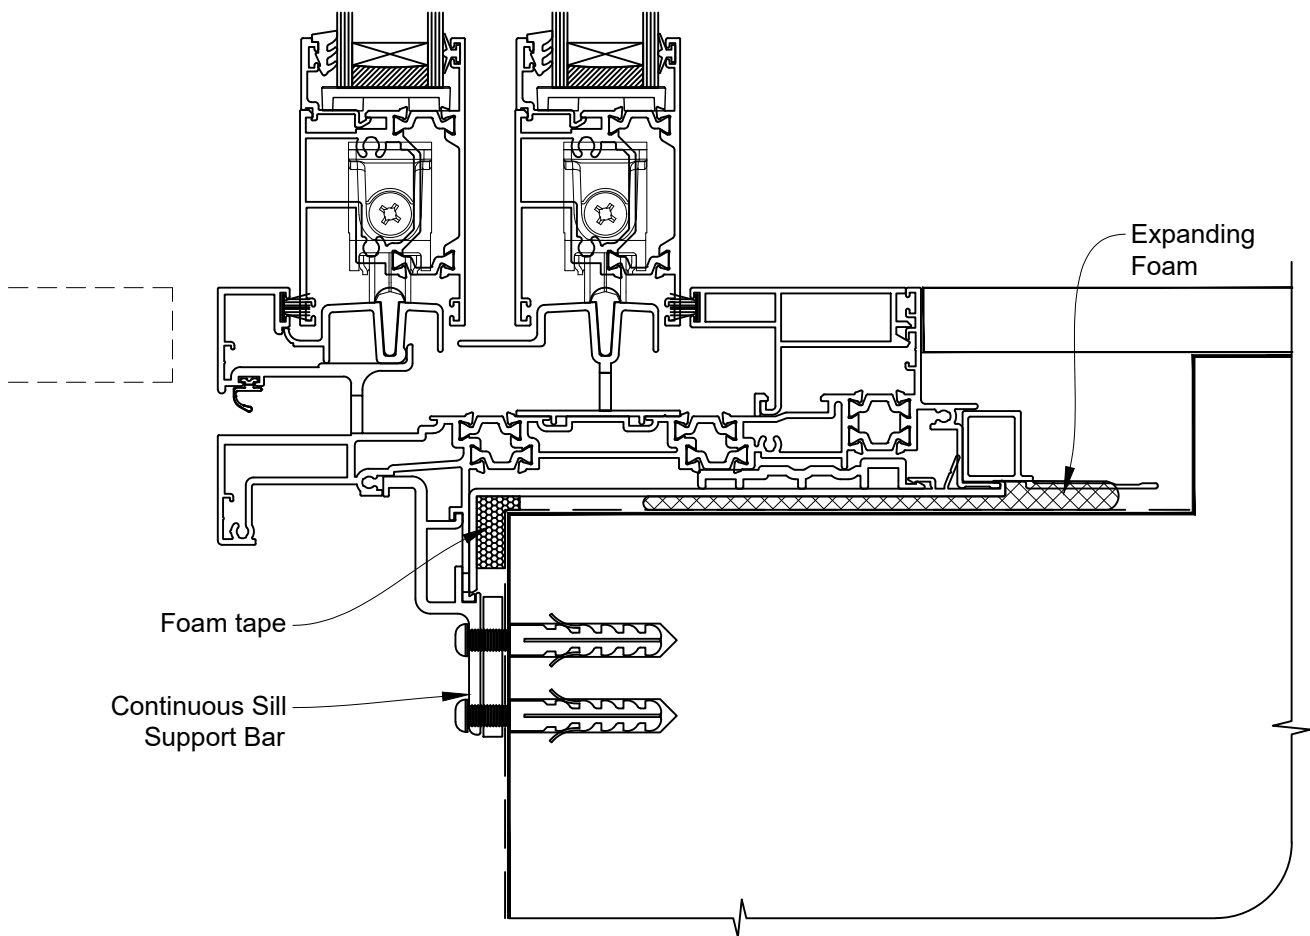

INSTALLATION DETAIL - 44mm METRO THERMAL HEART CENTRAFIX STACKER SLIDING DOOR ON FLAT SHEET

Date: 01.09.23

Scale: 1:2

CAD Ref.: CFX44MDFS-CFXS

The Installation Details must be used in conjunction with the Metro Series
ThermalHEART® Centrafix™ SYSTEM GUIDE

SILL OPTION 1