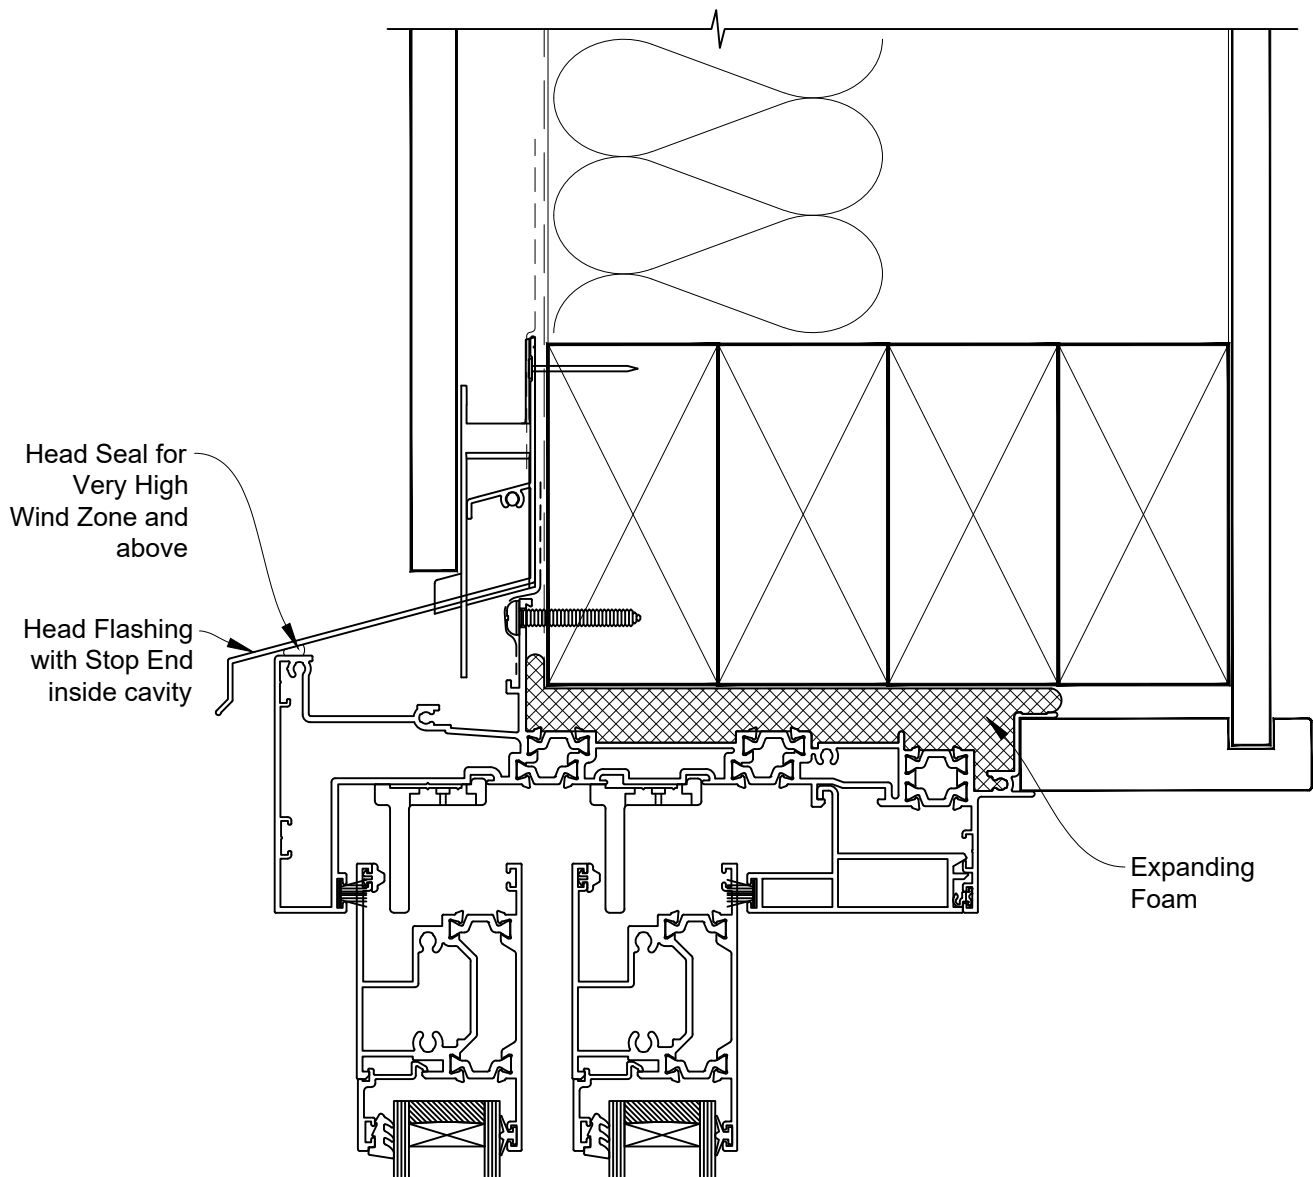

# INSTALLATION DETAIL - 44mm METRO THERMAL HEART CENTRAFIX STACKER SLIDING DOOR ON FLAT SHEET

Date: 01.09.23

Scale: 1:2

CAD Ref.: CFX44MDFS-CFXH

The Installation Details must be used in conjunction with the Metro Series ThermalHEART® Centrafix™ SYSTEM GUIDE

## HEAD OPTION 1

# INSTALLATION DETAIL - 44mm METRO THERMAL HEART CENTRAFIX STACKER SLIDING DOOR ON FLAT SHEET

Date: 01.09.23

Scale: 1:2

CAD Ref.: CFX44MDFS-CFXH2

The Installation Details must be used in conjunction with the Metro Series  
ThermalHEART® Centrafix™ SYSTEM GUIDE