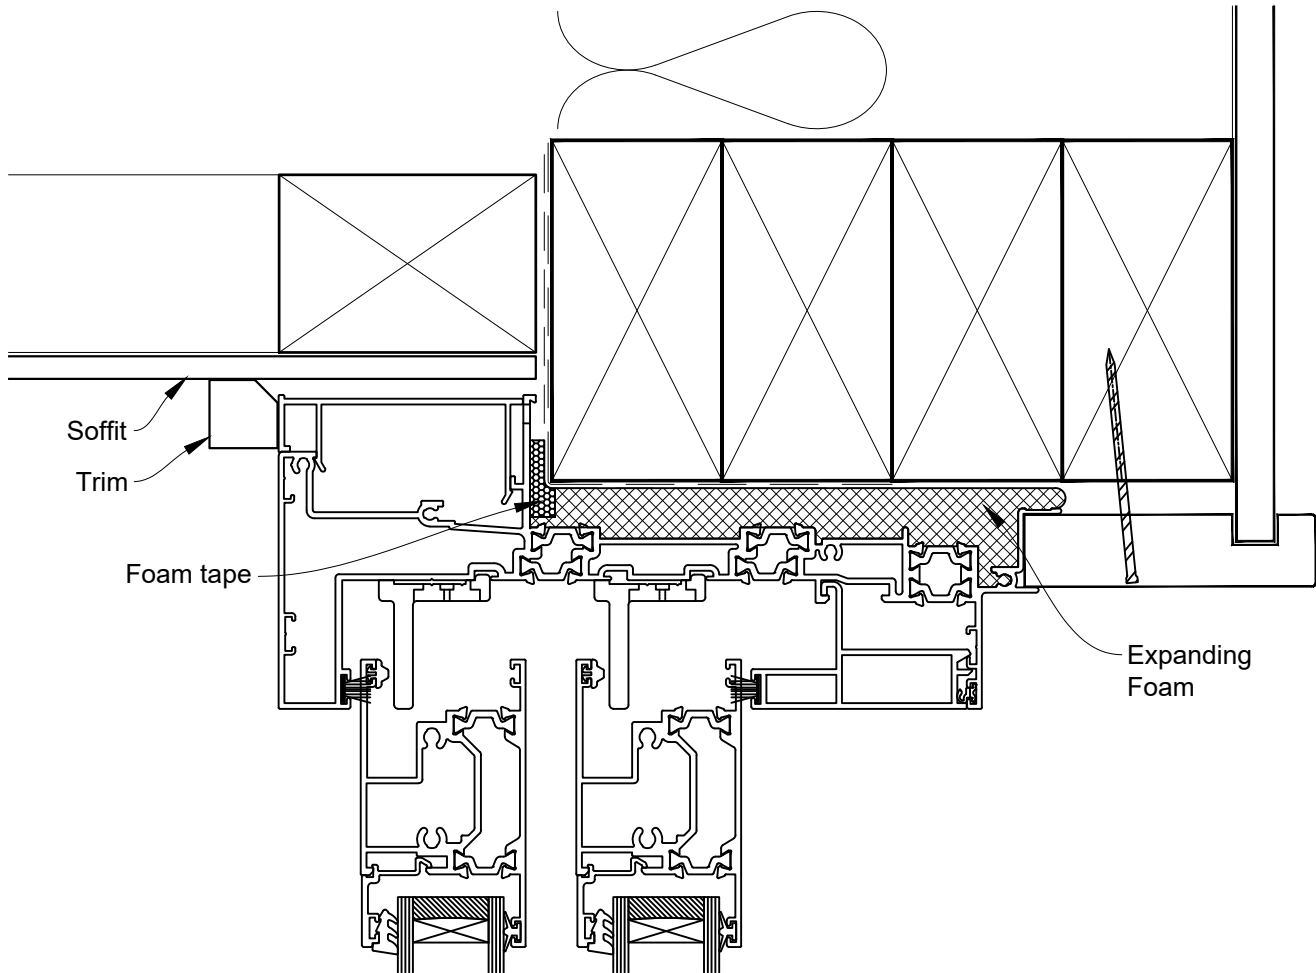

# INSTALLATION DETAIL - 44mm METRO THERMAL HEART CENTRAFIX STACKER SLIDING DOOR ON FLAT SHEET

Date: 01.09.23

Scale: 1:2

CAD Ref.: CFX44MDFS-CFXH2

The Installation Details must be used in conjunction with the Metro Series  
ThermalHEART® Centrafix™ SYSTEM GUIDE

## HEAD OPTION 2