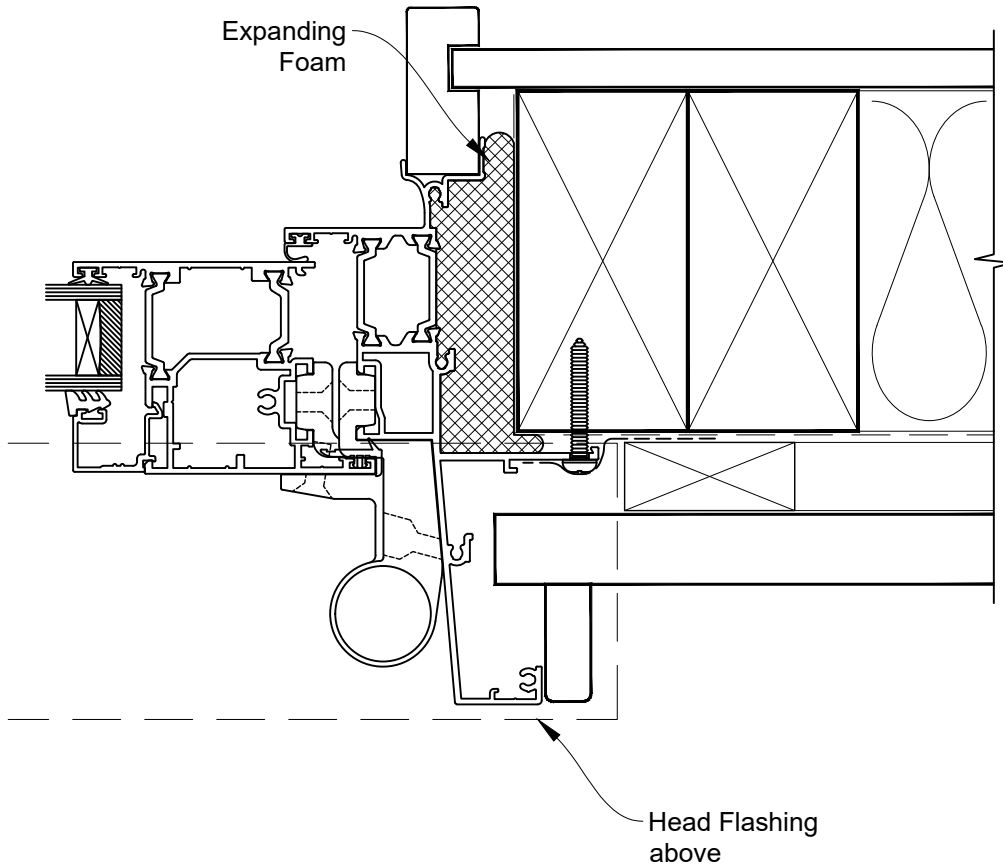

HEAD OPTION 1

INSTALLATION DETAIL - METRO THERMAL HEART CENTRAFIX HINGE DOOR OPEN OUT ON RUSTICATED WEATHERBOARD

Date: 01.09.23

Scale: 1:2

CAD Ref.: CFXHORW-CFXH2

The Installation Details must be used in conjunction with the Metro Series
ThermalHEART® Centrafix™ SYSTEM GUIDE

HEAD OPTION 2

INSTALLATION DETAIL - METRO THERMAL HEART CENTRAFIX HINGE DOOR OPEN OUT ON RUSTICATED WEATHERBOARD

Date: 01.09.23

Scale: 1:2

CAD Ref.: CFXHORW-CFXJ

The Installation Details must be used in conjunction with the Metro Series ThermalHEART® Centrafix™ SYSTEM GUIDE

INSTALLATION DETAIL - METRO THERMAL HEART CENTRAFIX HINGE DOOR OPEN OUT ON RUSTICATED WEATHERBOARD

Date: 01.09.23

Scale: 1:2

CAD Ref.: CFXHORW-CFXS

The Installation Details must be used in conjunction with the Metro Series
ThermalHEART® Centrafix™ SYSTEM GUIDE