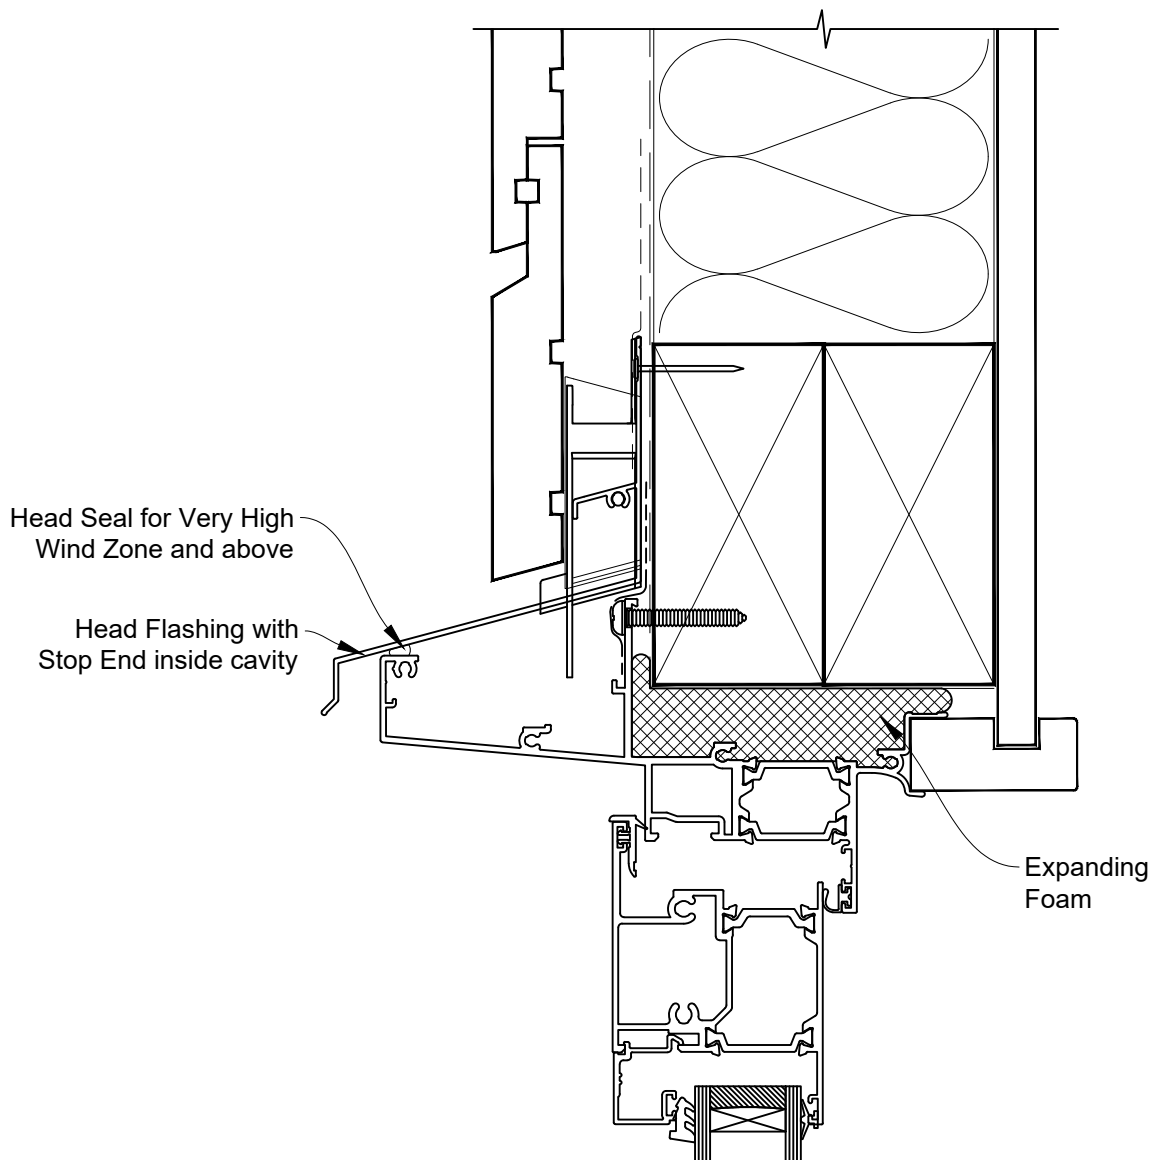

INSTALLATION DETAIL - METRO THERMAL HEART CENTRAFIX HINGE DOOR OPEN OUT ON RUSTICATED WEATHERBOARD

Date: 01.09.23

Scale: 1:2

CAD Ref.: CFXHORW-CFXH

The Installation Details must be used in conjunction with the Metro Series
ThermalHEART® Centrafix™ SYSTEM GUIDE

HEAD OPTION 1

INSTALLATION DETAIL - METRO THERMAL HEART CENTRAFIX HINGE DOOR OPEN OUT ON RUSTICATED WEATHERBOARD

Date: 01.09.23

Scale: 1:2

CAD Ref.: CFXHORW-CFXH2

The Installation Details must be used in conjunction with the Metro Series
ThermalHEART® Centrafix™ SYSTEM GUIDE

HEAD OPTION 2

INSTALLATION DETAIL - METRO THERMAL HEART CENTRAFIX HINGE DOOR OPEN OUT ON RUSTICATED WEATHERBOARD

Date: 01.09.23

Scale: 1:2

CAD Ref.: CFXHORW-CFXJ

The Installation Details must be used in conjunction with the Metro Series ThermalHEART® Centrafix™ SYSTEM GUIDE