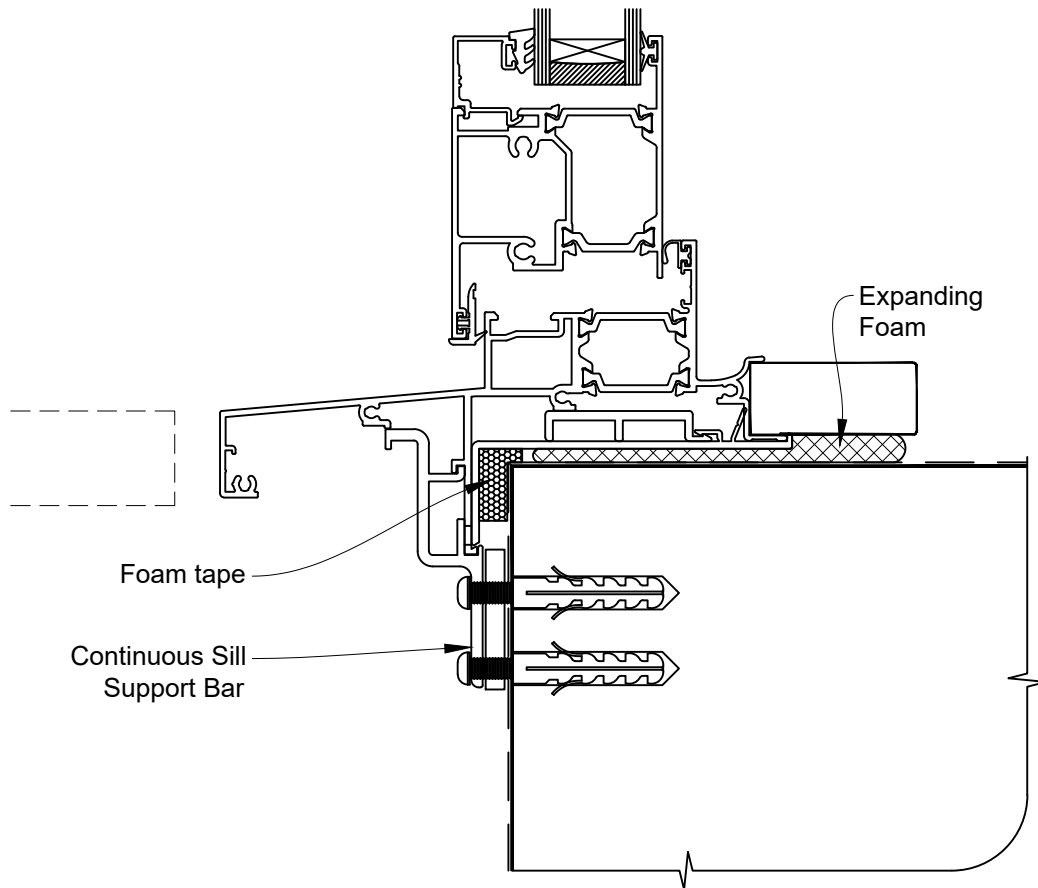

INSTALLATION DETAIL - METRO THERMAL HEART CENTRAFIX HINGE DOOR OPEN OUT ON RUSTICATED WEATHERBOARD

Date: 01.09.23

Scale: 1:2

CAD Ref.: CFXHORW-CFXS

The Installation Details must be used in conjunction with the Metro Series
ThermalHEART® Centrafix™ SYSTEM GUIDE

SILL OPTION 1