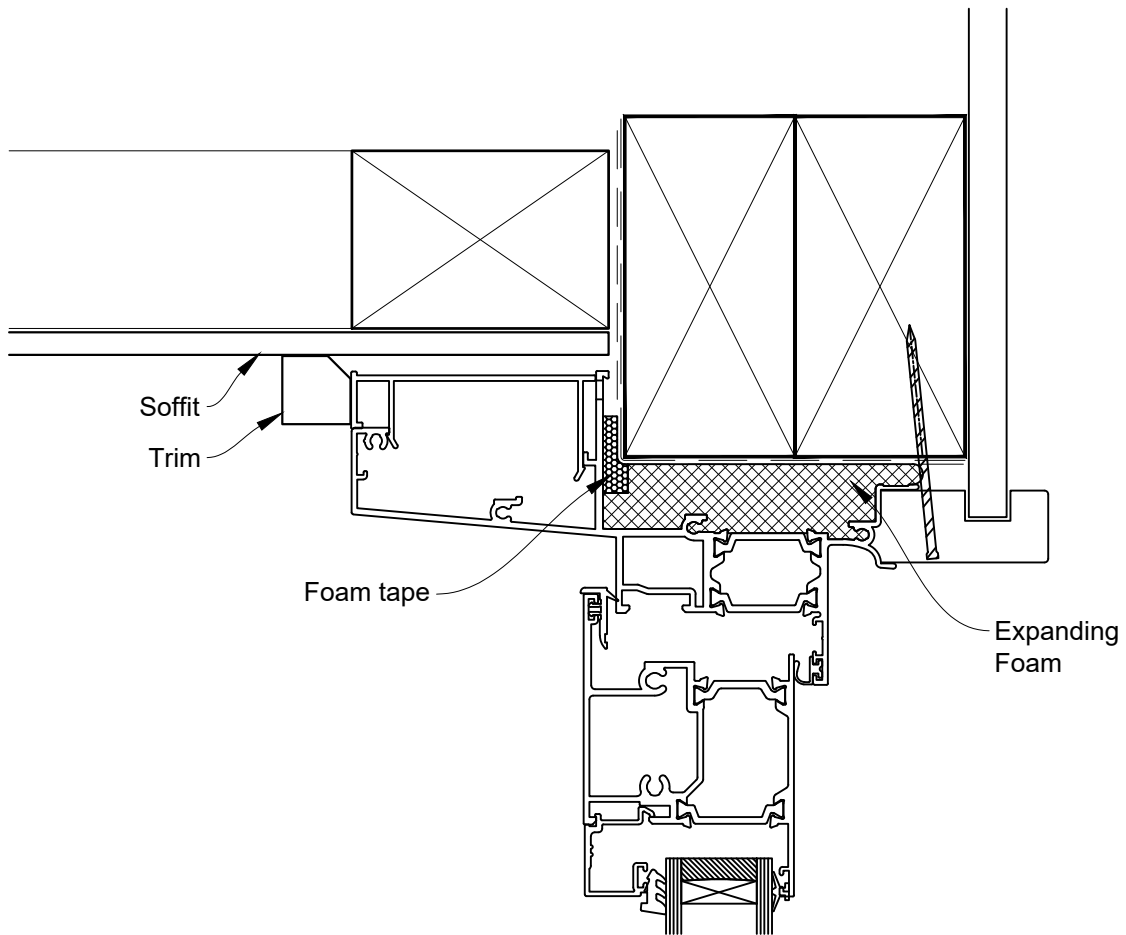

INSTALLATION DETAIL - METRO THERMAL HEART CENTRAFIX HINGE DOOR OPEN OUT ON RUSTICATED WEATHERBOARD

Date: 01.09.23

Scale: 1:2

CAD Ref.: CFXHORW-CFXH

The Installation Details must be used in conjunction with the Metro Series
ThermalHEART® Centrafix™ SYSTEM GUIDE

HEAD OPTION 1

INSTALLATION DETAIL - METRO THERMAL HEART CENTRAFIX HINGE DOOR OPEN OUT ON RUSTICATED WEATHERBOARD

Date: 01.09.23

Scale: 1:2

CAD Ref.: CFXHORW-CFXH2

The Installation Details must be used in conjunction with the Metro Series
ThermalHEART® Centrafix™ SYSTEM GUIDE

HEAD OPTION 2

INSTALLATION DETAIL - METRO THERMAL HEART CENTRAFIX HINGE DOOR OPEN OUT ON RUSTICATED WEATHERBOARD

Date: 01.09.23

Scale: 1:2

CAD Ref.: CFXHORW-CFXJ

The Installation Details must be used in conjunction with the Metro Series ThermalHEART® Centrafix™ SYSTEM GUIDE