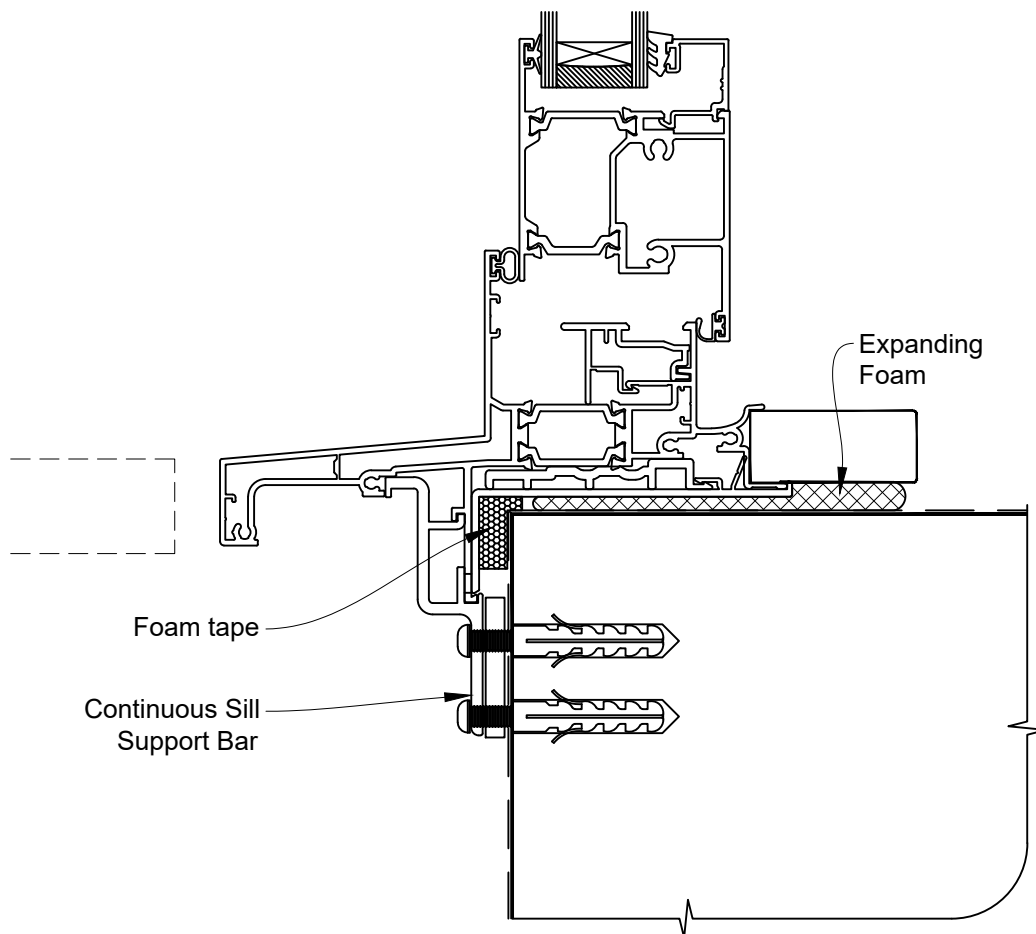

INSTALLATION DETAIL - METRO THERMAL HEART CENTRAFIX HINGE DOOR OPEN OUT ON PROFILE METAL

Date: 01.09.23

Scale: 1:2

CAD Ref.: CFXHIPM-CFXS

The Installation Details must be used in conjunction with the Metro Series
ThermalHEART® Centrafix™ SYSTEM GUIDE

SILL OPTION 1