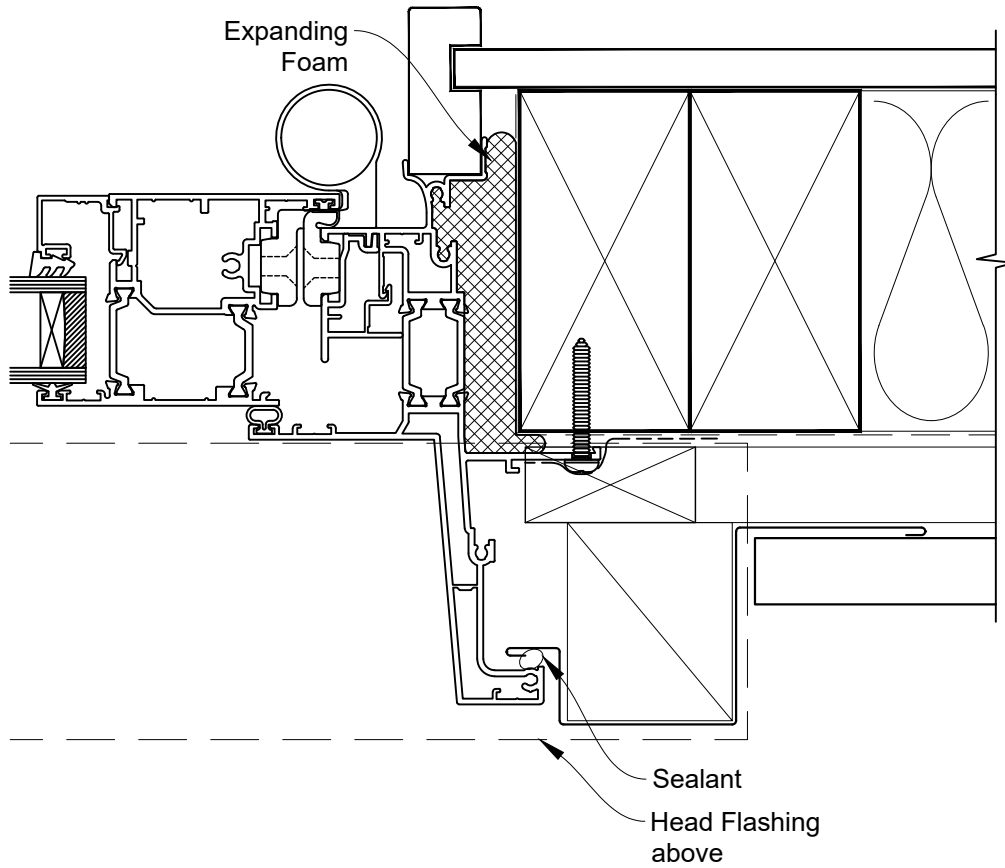

# INSTALLATION DETAIL - METRO THERMAL HEART CENTRAFIX HINGE DOOR OPEN OUT ON PROFILE METAL

Date: 01.09.23

Scale: 1:2

CAD Ref.: CFXHIPM-CFXH2

The Installation Details must be used in conjunction with the Metro Series ThermalHEART® Centrafix™ SYSTEM GUIDE

## HEAD OPTION 2

# INSTALLATION DETAIL - METRO THERMAL HEART CENTRAFIX HINGE DOOR OPEN OUT ON PROFILE METAL

Date: 01.09.23

Scale: 1:2

CAD Ref.: CFXHIPM-CFXJ

The Installation Details must be used in conjunction with the Metro Series  
ThermalHEART® Centrafix™ SYSTEM GUIDE