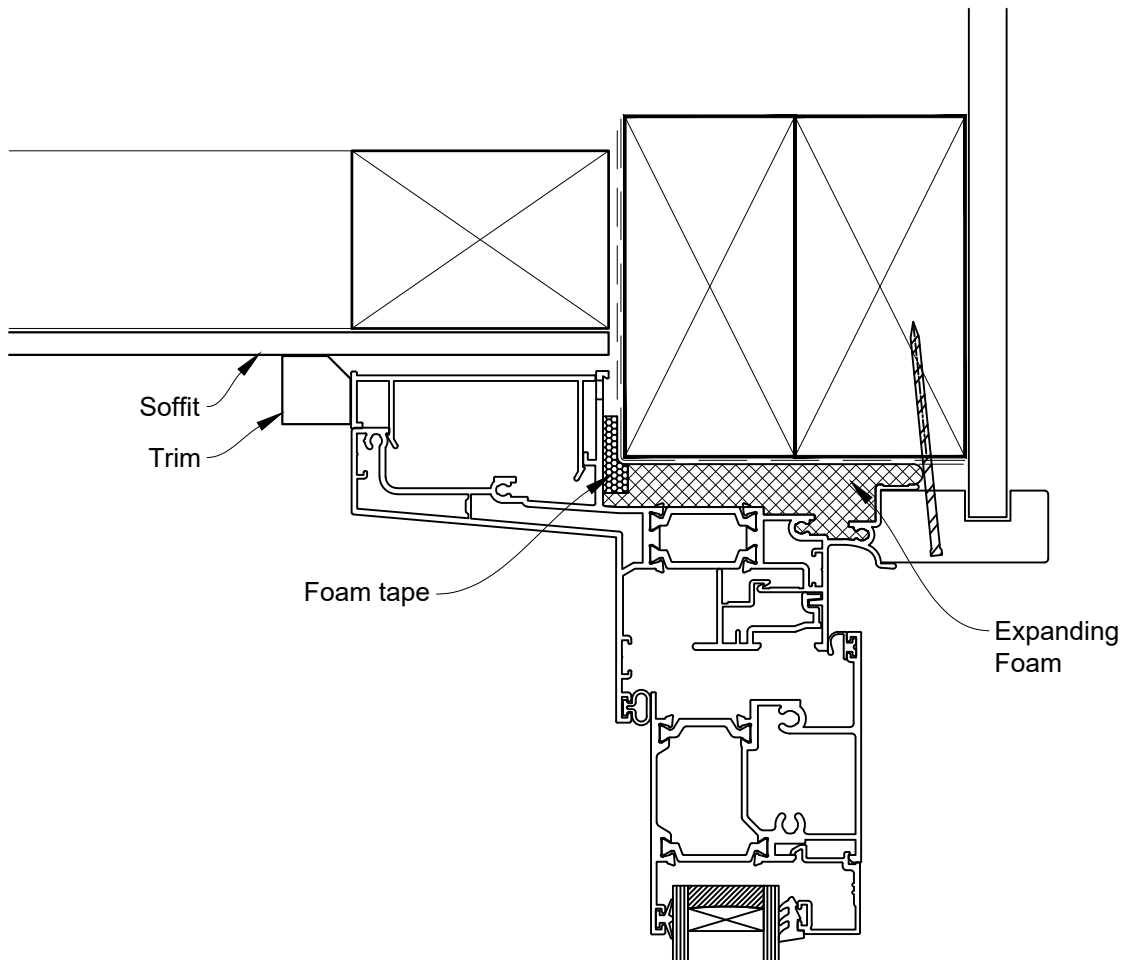

# INSTALLATION DETAIL - METRO THERMAL HEART CENTRAFIX HINGE DOOR OPEN OUT ON PROFILE METAL

Date: 01.09.23

Scale: 1:2

CAD Ref.: CFXHIPM-CFXH2

The Installation Details must be used in conjunction with the Metro Series ThermalHEART® Centrafix™ SYSTEM GUIDE

## HEAD OPTION 2