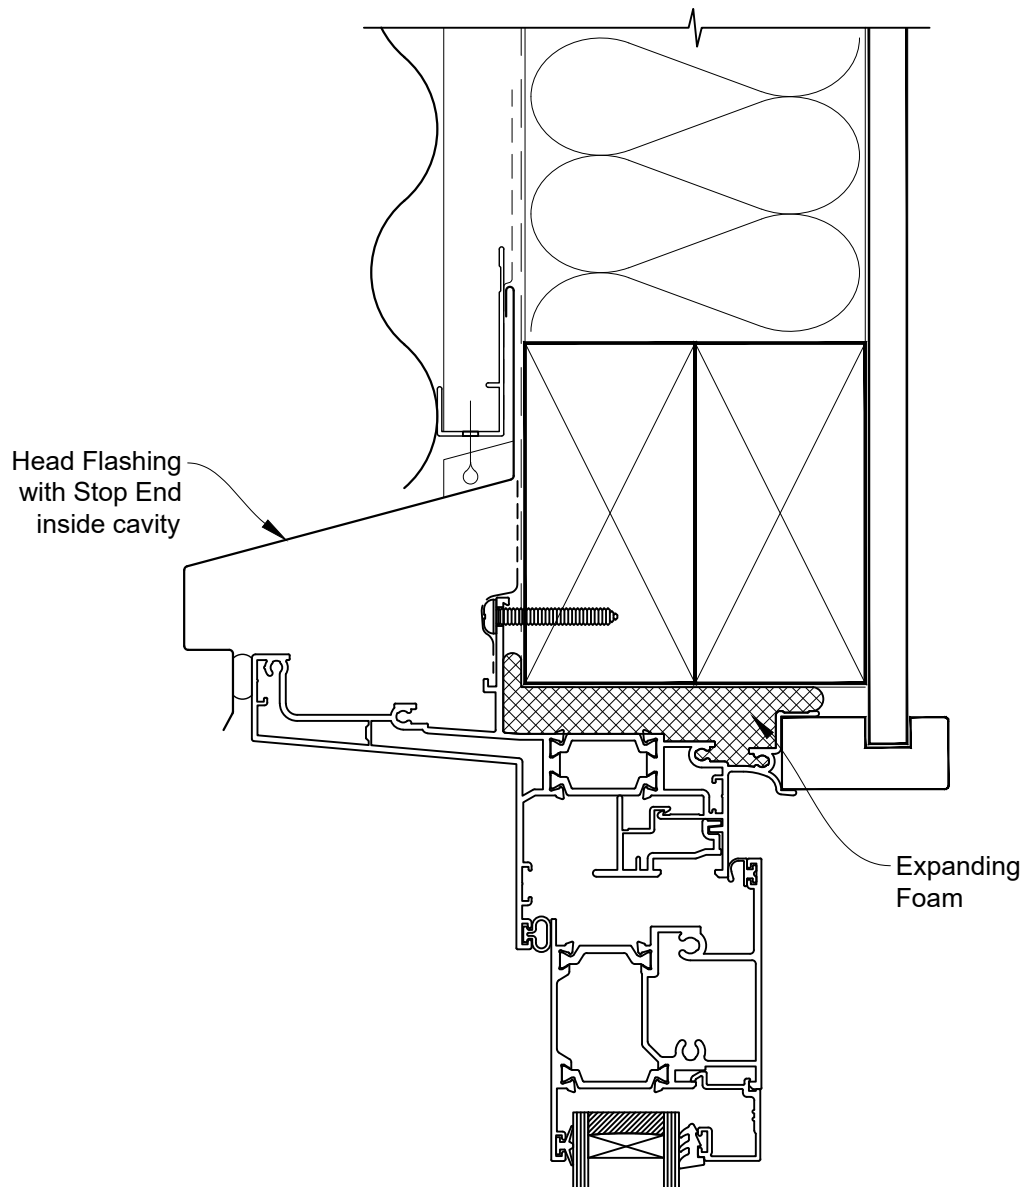

# INSTALLATION DETAIL - METRO THERMAL HEART CENTRAFIX HINGE DOOR OPEN OUT ON PROFILE METAL

Date: 01.09.23

Scale: 1:2

CAD Ref.: CFXHIPM-CFXH

The Installation Details must be used in conjunction with the Metro Series  
ThermalHEART® Centrafix™ SYSTEM GUIDE

## HEAD OPTION 1

# INSTALLATION DETAIL - METRO THERMAL HEART CENTRAFIX HINGE DOOR OPEN OUT ON PROFILE METAL

Date: 01.09.23

Scale: 1:2

CAD Ref.: CFXHIPM-CFXH2

The Installation Details must be used in conjunction with the Metro Series ThermalHEART® Centrafix™ SYSTEM GUIDE