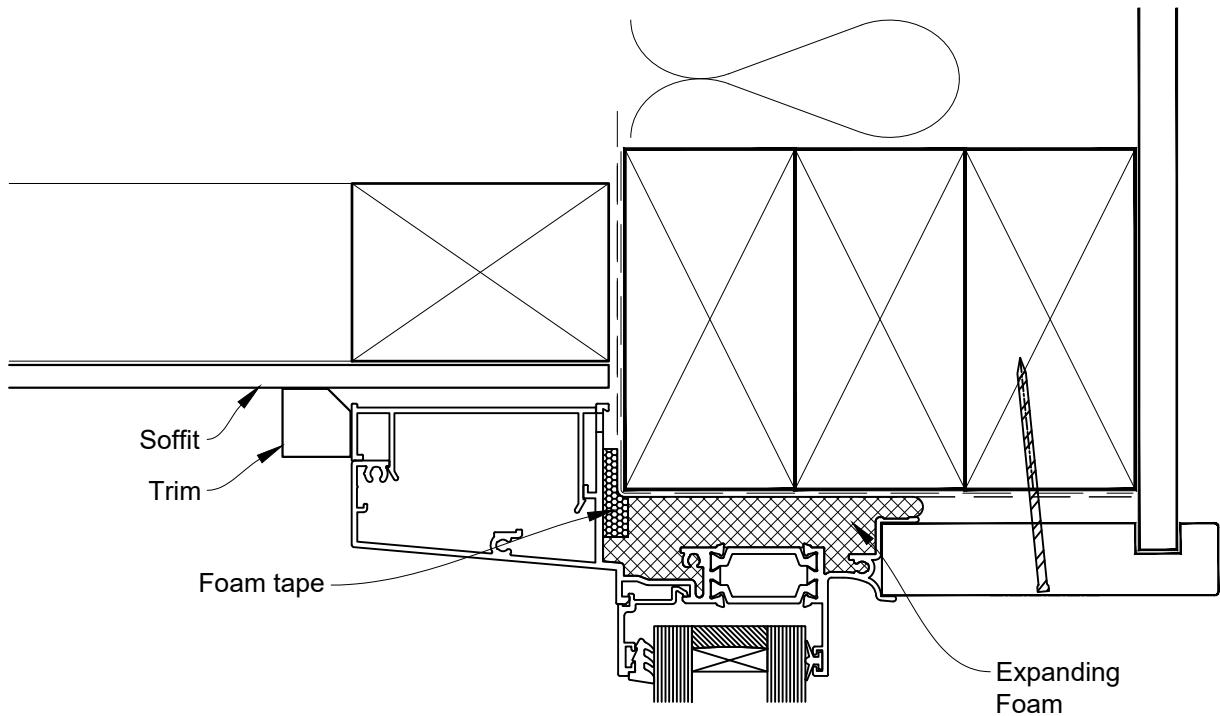

# INSTALLATION DETAIL - 56mm METRO THERMAL HEART CENTRAFIX AWNING WINDOW ON PROFILE METAL

Date: 01.09.23

Scale: 1:2

CAD Ref.: CFX56AWPM-CFXH2

The Installation Details must be used in conjunction with the Metro Series  
ThermalHEART® Centrafix™ SYSTEM GUIDE

## HEAD OPTION 2

**INSTALLATION DETAIL - 56mm METRO THERMAL HEART  
CENTRAFIX AWNING WINDOW  
ON PROFILE METAL**

Date: 01.09.23

Scale: 1:2

CAD Ref.: CFX56AWPM-CFXJ

**The Installation Details must be used in conjunction with the Metro Series  
ThermalHEART® Centrafix™ SYSTEM GUIDE**