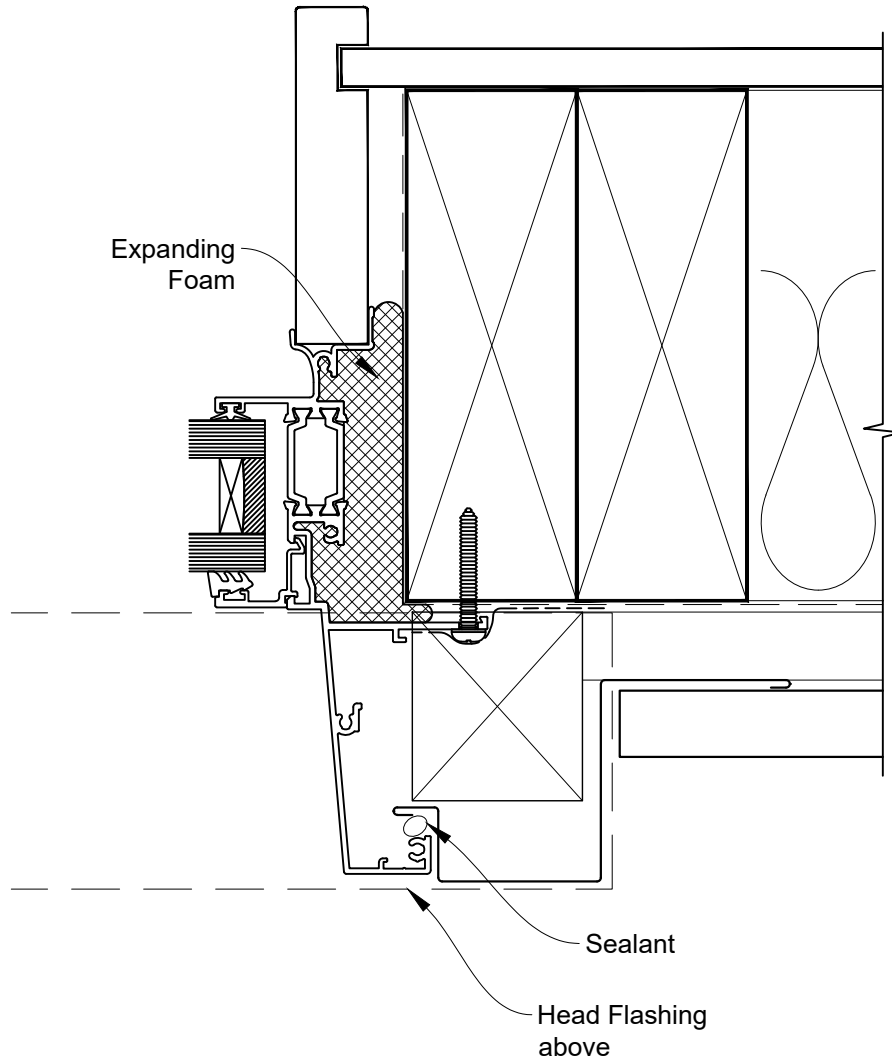

## HEAD OPTION 2

**INSTALLATION DETAIL - 56mm METRO THERMAL HEART  
CENTRAFIX AWNING WINDOW  
ON PROFILE METAL**

Date: 01.09.23

Scale: 1:2

CAD Ref.: CFX56AWPM-CFXJ

**The Installation Details must be used in conjunction with the Metro Series  
ThermalHEART® Centrafix™ SYSTEM GUIDE**