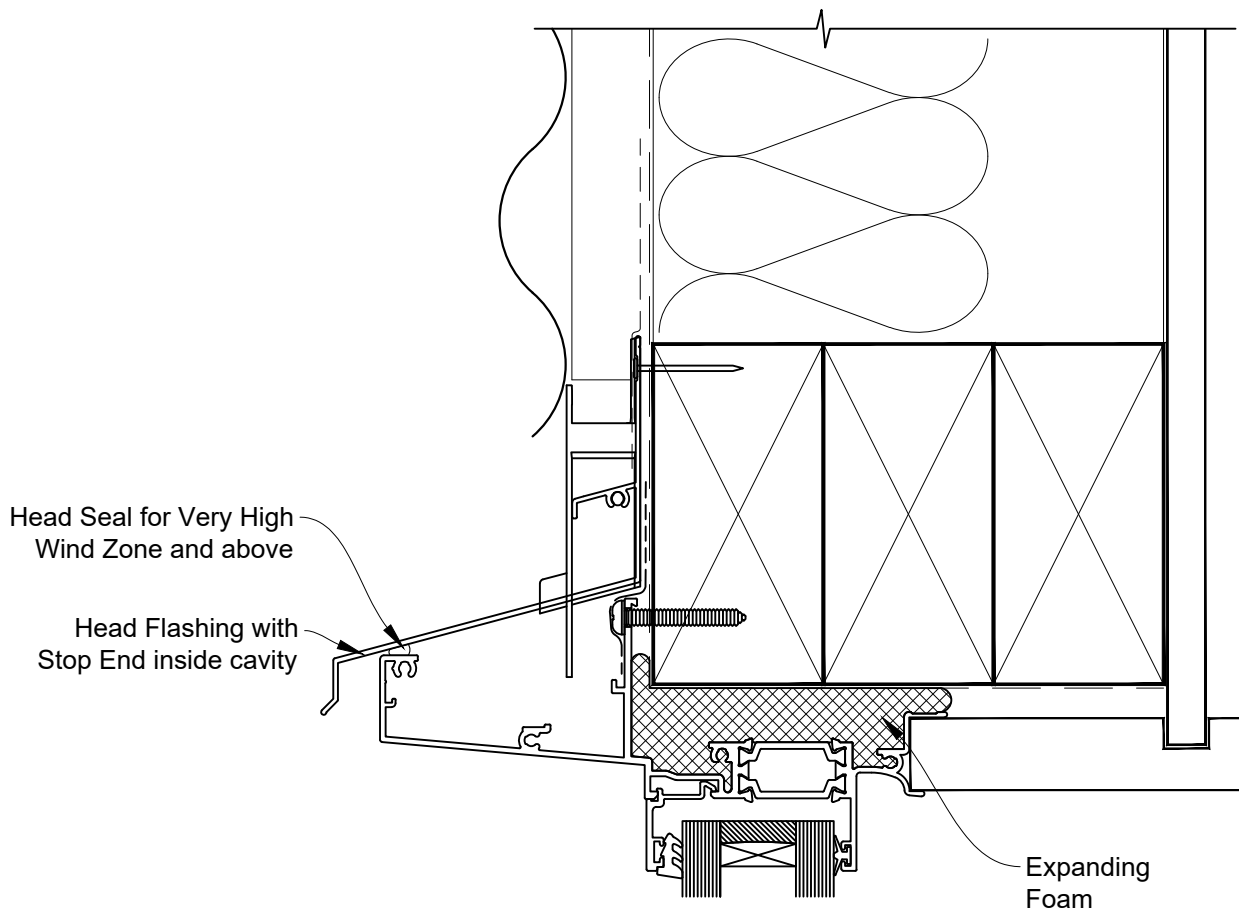

**INSTALLATION DETAIL - 56mm METRO THERMAL HEART  
CENTRAFIX AWNING WINDOW  
ON PROFILE METAL**

Date: 01.09.23

Scale: 1:2

CAD Ref.: CFX56AWPM-CFXH

**The Installation Details must be used in conjunction with the Metro Series  
ThermalHEART® Centrafix™ SYSTEM GUIDE**

**HEAD OPTION 1**