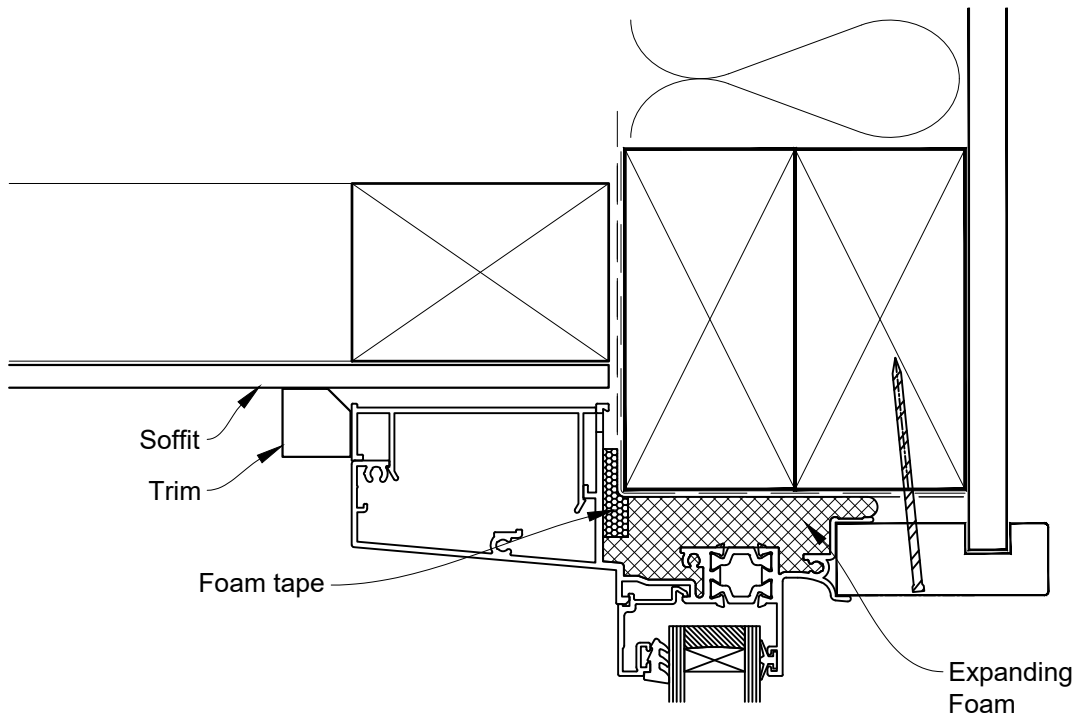

INSTALLATION DETAIL - 44mm METRO THERMAL HEART CENTRAFIX AWNING WINDOW ON BRICK VENEER

Date: 01.09.23

Scale: 1:2

CAD Ref.: CFX44AWBV-CFXH2

The Installation Details must be used in conjunction with the Metro Series
ThermalHEART® Centrafix™ SYSTEM GUIDE

HEAD OPTION 2