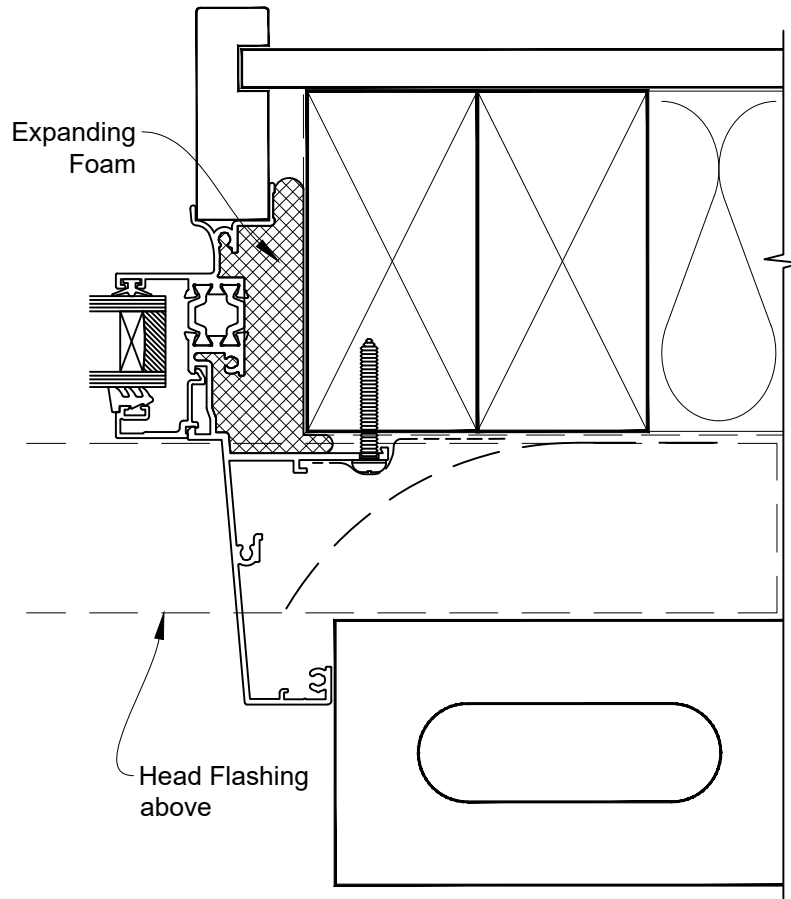

HEAD OPTION 2

INSTALLATION DETAIL - 44mm METRO THERMAL HEART CENTRAFIX AWNING WINDOW ON BRICK VENEER

Date: 01.09.23

Scale: 1:2

CAD Ref.: CFX44AWBV-CFXJ

The Installation Details must be used in conjunction with the Metro Series ThermalHEART® Centrafix™ SYSTEM GUIDE