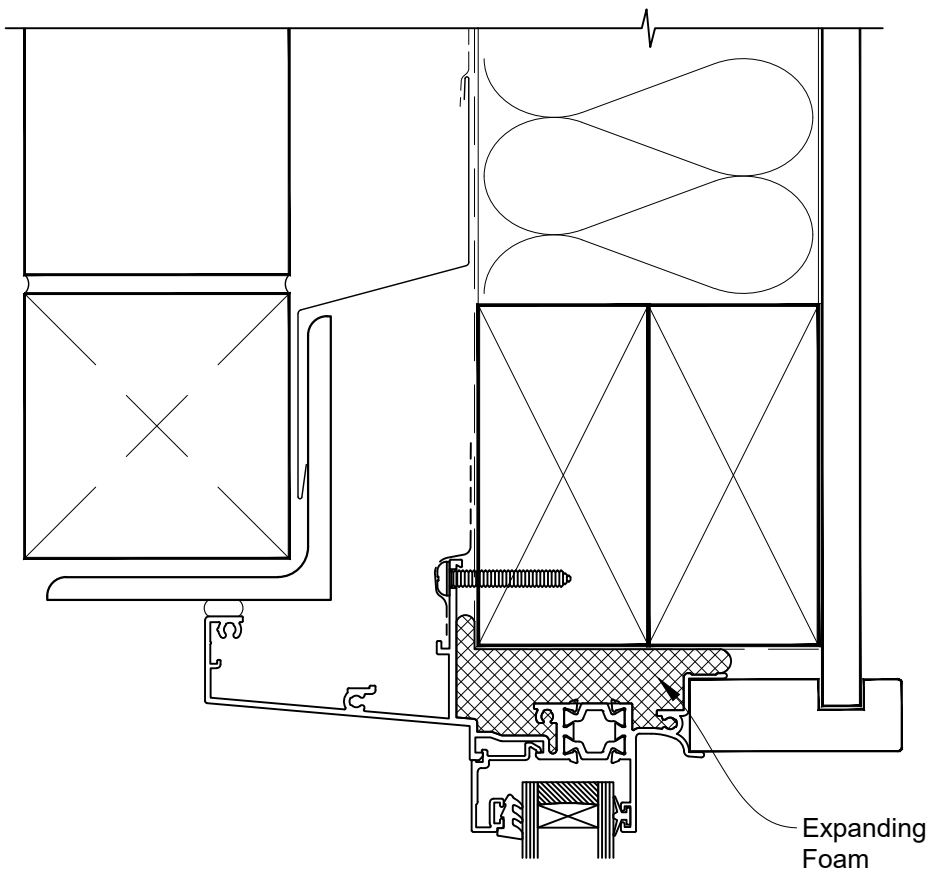

INSTALLATION DETAIL - 44mm METRO THERMAL HEART CENTRAFIX AWNING WINDOW ON BRICK VENEER

Date: 01.09.23

Scale: 1:2

CAD Ref.: CFX44AWBV-CFXH

The Installation Details must be used in conjunction with the Metro Series
ThermalHEART® Centrafix™ SYSTEM GUIDE

HEAD OPTION 1

INSTALLATION DETAIL - 44mm METRO THERMAL HEART CENTRAFIX AWNING WINDOW ON BRICK VENEER

Date: 01.09.23

Scale: 1:2

CAD Ref.: CFX44AWBV-CFXH2

The Installation Details must be used in conjunction with the Metro Series
ThermalHEART® Centrafix™ SYSTEM GUIDE