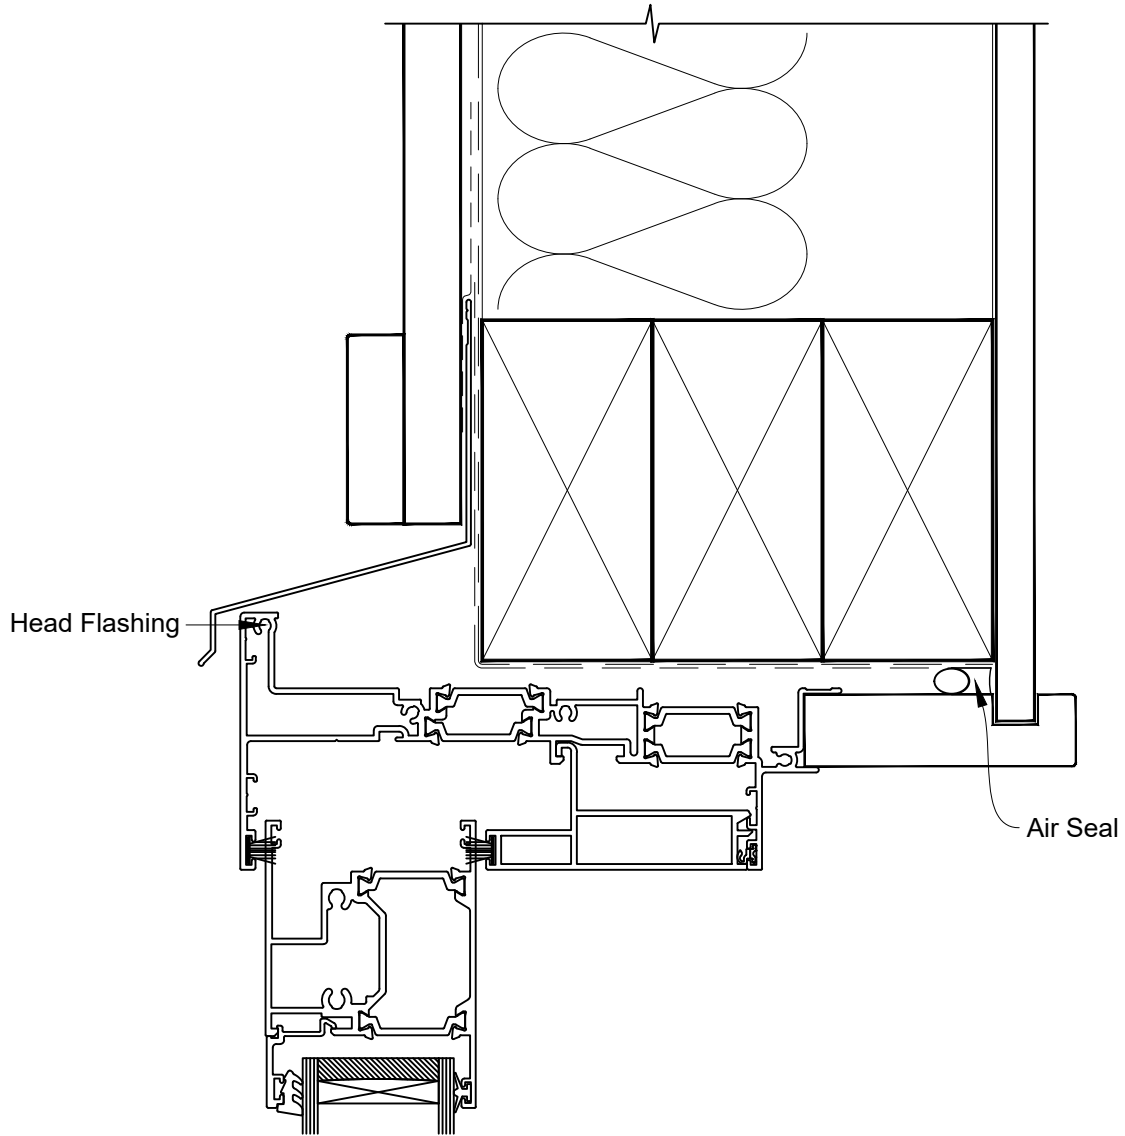

INSTALLATION DETAIL - 56mm METRO THERMAL HEART SLIDING DOOR ON BOARD AND BATTEN CAVITY CONSTRUCTION

Date: 01.03.23

Scale: 1:2

CAD Ref.: TM56SDBB-CH

INSTALLATION DETAIL - 56mm METRO THERMAL HEART SLIDING DOOR ON BOARD AND BATTEN CAVITY CONSTRUCTION

Date: 01.03.23

Scale: 1:2

CAD Ref.: TM56SDBB-CJ

INSTALLATION DETAIL - 56mm METRO THERMAL HEART SLIDING DOOR ON BOARD AND BATTEN CAVITY CONSTRUCTION

Date: 01.03.23

Scale: 1:2

CAD Ref.: TM56SDBB-CS

INSTALLATION DETAIL - 56mm METRO THERMAL HEART SLIDING DOOR ON BOARD AND BATTEN DIRECT FIXED CLADDING

Date: 01.03.23

Scale: 1:2

CAD Ref.: TM56SDBB-DH

INSTALLATION DETAIL - 56mm METRO THERMAL HEART SLIDING DOOR ON BOARD AND BATTEN DIRECT FIXED CLADDING

Date: 01.03.23

Scale: 1:2

CAD Ref.: TM56SDBB-DJ

INSTALLATION DETAIL - 56mm METRO THERMAL HEART SLIDING DOOR ON BOARD AND BATTEN DIRECT FIXED CLADDING

Date: 01.03.23

Scale: 1:2

CAD Ref.: TM56SDBB-DS