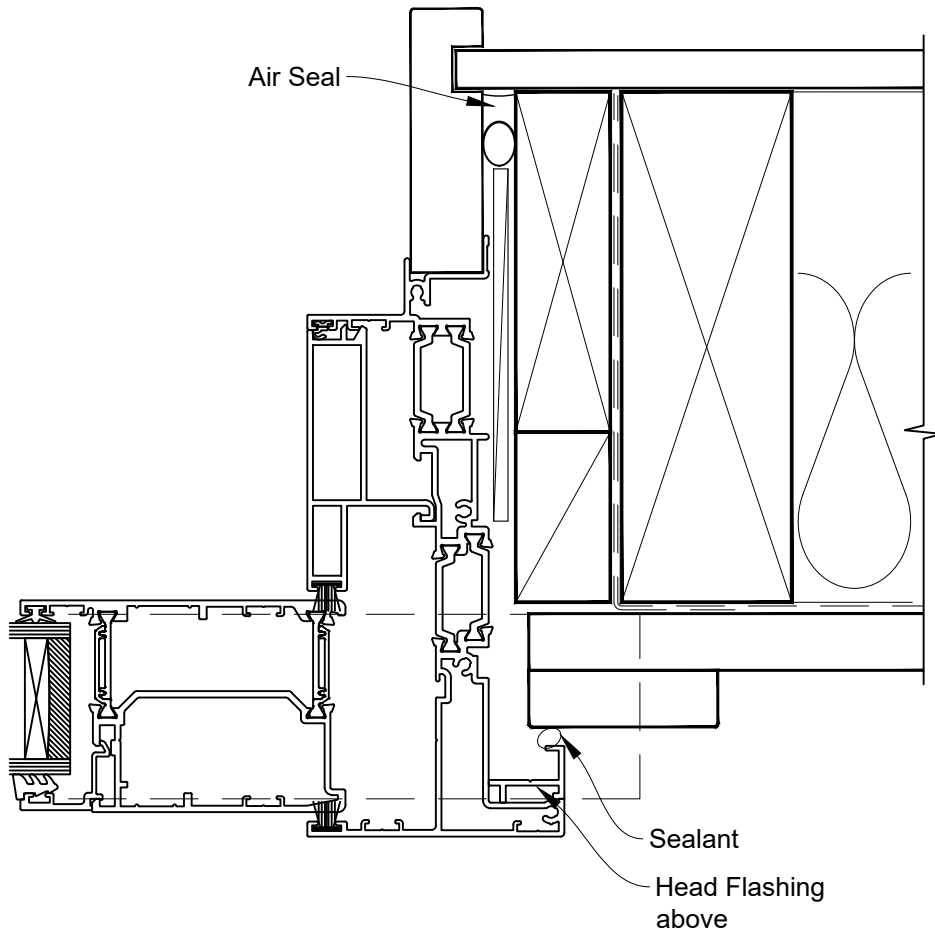

Date: 01.03.23

Scale: 1:2

CAD Ref.: TM56SDBB-DH

INSTALLATION DETAIL - 56mm METRO THERMAL HEART SLIDING DOOR ON BOARD AND BATTEN DIRECT FIXED CLADDING

Date: 01.03.23

Scale: 1:2

CAD Ref.: TM56SDBB-DJ

INSTALLATION DETAIL - 56mm METRO THERMAL HEART SLIDING DOOR ON BOARD AND BATTEN DIRECT FIXED CLADDING

Date: 01.03.23

Scale: 1:2

CAD Ref.: TM56SDBB-DS