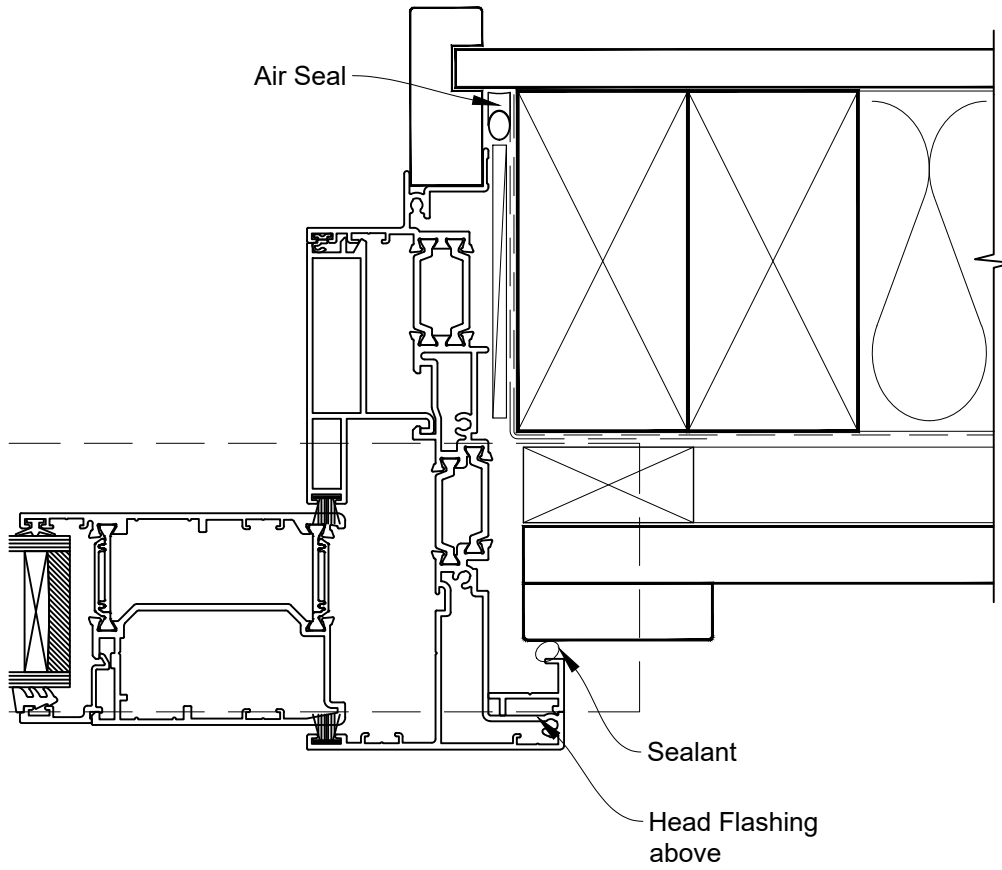

INSTALLATION DETAIL - 56mm METRO THERMAL HEART SLIDING DOOR ON BOARD AND BATTEN CAVITY CONSTRUCTION

Date: 01.03.23

Scale: 1:2

CAD Ref.: TM56SDBB-CH

INSTALLATION DETAIL - 56mm METRO THERMAL HEART SLIDING DOOR ON BOARD AND BATTEN CAVITY CONSTRUCTION

Date: 01.03.23

Scale: 1:2

CAD Ref.: TM56SDBB-CJ

INSTALLATION DETAIL - 56mm METRO THERMAL HEART SLIDING DOOR ON BOARD AND BATTEN CAVITY CONSTRUCTION

Date: 01.03.23

Scale: 1:2

CAD Ref.: TM56SDBB-CS

INSTALLATION DETAIL - 56mm METRO THERMAL HEART SLIDING DOOR ON BOARD AND BATTEN DIRECT FIXED CLADDING

Date: 01.03.23

Scale: 1:2

CAD Ref.: TM56SDBB-DH

INSTALLATION DETAIL - 56mm METRO THERMAL HEART SLIDING DOOR ON BOARD AND BATTEN DIRECT FIXED CLADDING

Date: 01.03.23

Scale: 1:2

CAD Ref.: TM56SDBB-DJ

INSTALLATION DETAIL - 56mm METRO THERMAL HEART SLIDING DOOR ON BOARD AND BATTEN DIRECT FIXED CLADDING

Date: 01.03.23

Scale: 1:2

CAD Ref.: TM56SDBB-DS