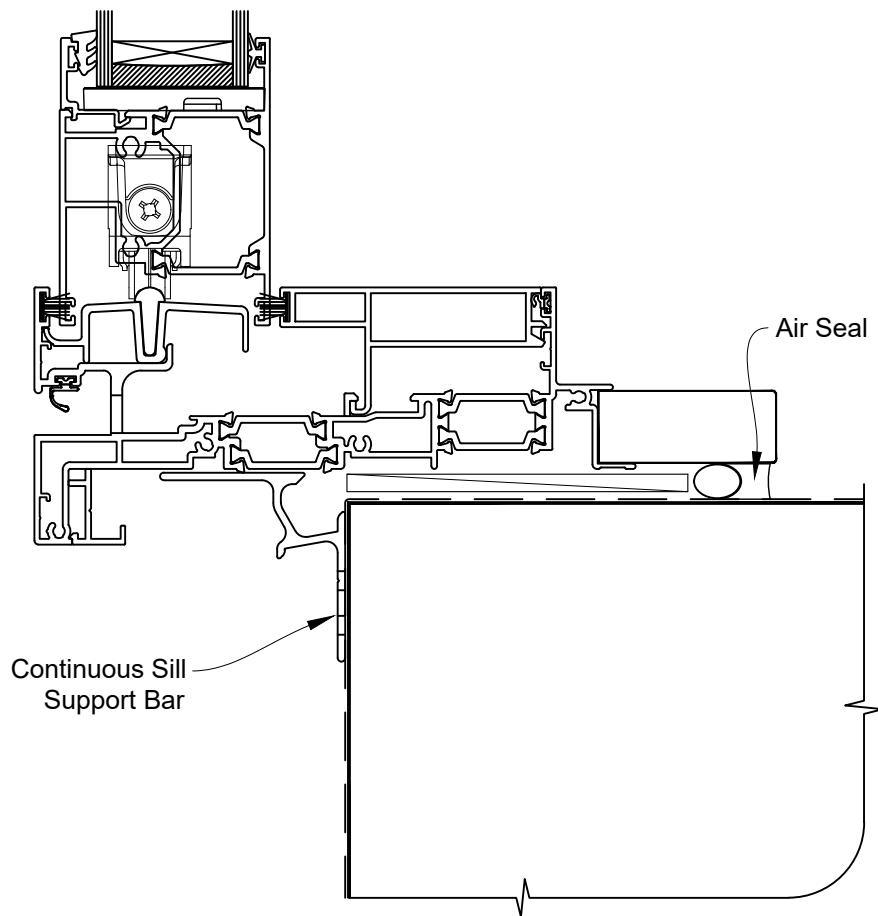

Date: 01.03.23

Scale: 1:2

CAD Ref.: TM56SDBB-CJ

INSTALLATION DETAIL - 56mm METRO THERMAL HEART SLIDING DOOR ON BOARD AND BATTEN CAVITY CONSTRUCTION

Date: 01.03.23

Scale: 1:2

CAD Ref.: TM56SDBB-CS

INSTALLATION DETAIL - 56mm METRO THERMAL HEART SLIDING DOOR ON BOARD AND BATTEN DIRECT FIXED CLADDING

Date: 01.03.23

Scale: 1:2

CAD Ref.: TM56SDBB-DH

INSTALLATION DETAIL - 56mm METRO THERMAL HEART SLIDING DOOR ON BOARD AND BATTEN DIRECT FIXED CLADDING

Date: 01.03.23

Scale: 1:2

CAD Ref.: TM56SDBB-DJ

INSTALLATION DETAIL - 56mm METRO THERMAL HEART SLIDING DOOR ON BOARD AND BATTEN DIRECT FIXED CLADDING

Date: 01.03.23

Scale: 1:2

CAD Ref.: TM56SDBB-DS