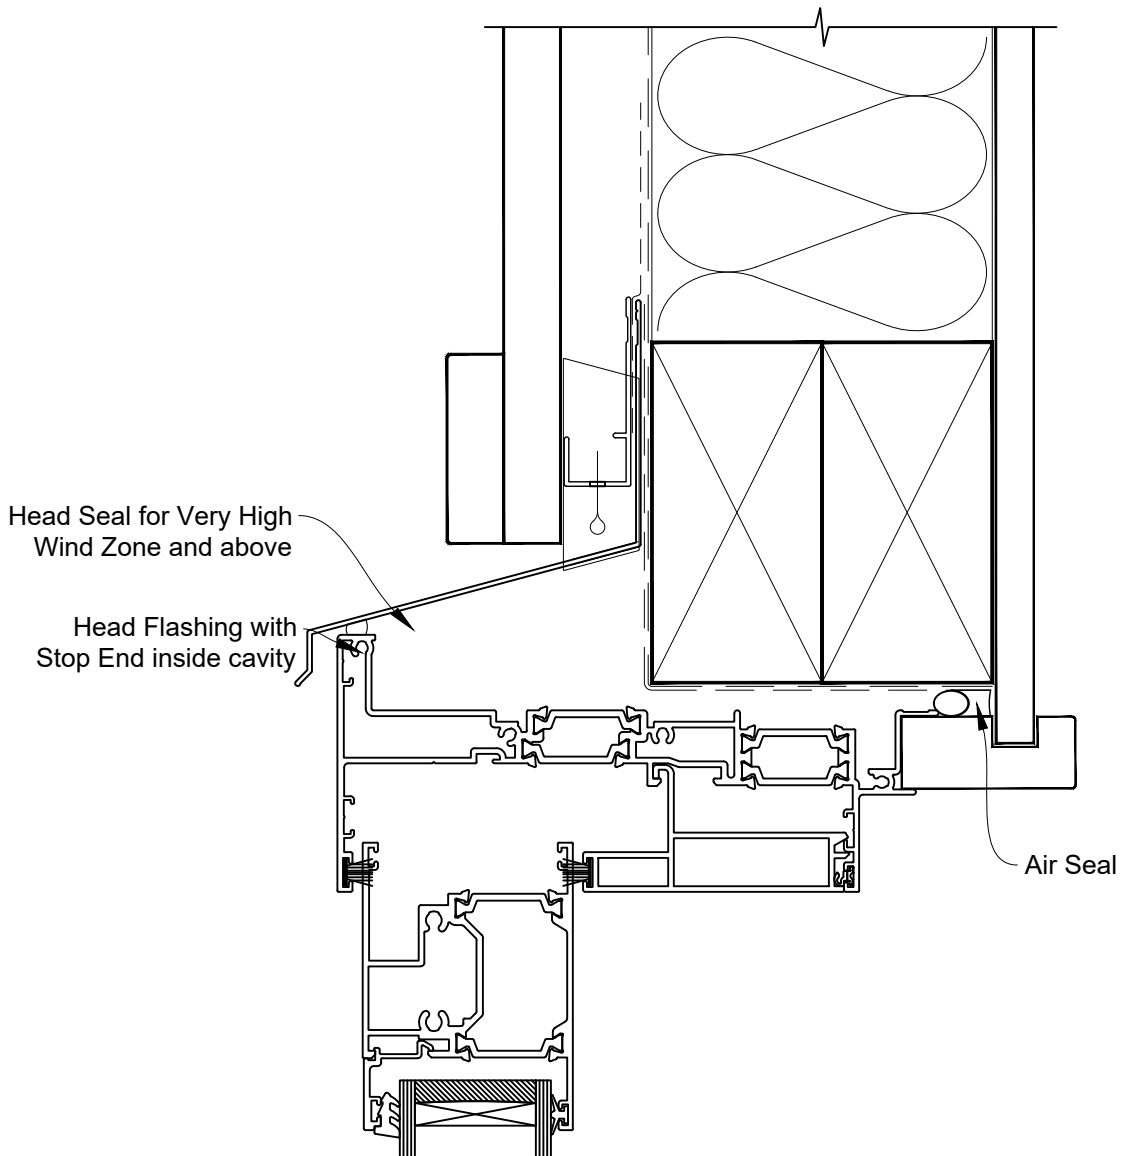

INSTALLATION DETAIL - 56mm METRO THERMAL HEART SLIDING DOOR ON BOARD AND BATTEN CAVITY CONSTRUCTION

Date: 01.03.23

Scale: 1:2

CAD Ref.: TM56SDBB-CH

INSTALLATION DETAIL - 56mm METRO THERMAL HEART SLIDING DOOR ON BOARD AND BATTEN CAVITY CONSTRUCTION

Date: 01.03.23

Scale: 1:2

CAD Ref.: TM56SDBB-CJ

INSTALLATION DETAIL - 56mm METRO THERMAL HEART SLIDING DOOR ON BOARD AND BATTEN CAVITY CONSTRUCTION

Date: 01.03.23

Scale: 1:2

CAD Ref.: TM56SDBB-CS

INSTALLATION DETAIL - 56mm METRO THERMAL HEART SLIDING DOOR ON BOARD AND BATTEN DIRECT FIXED CLADDING

Date: 01.03.23

Scale: 1:2

CAD Ref.: TM56SDBB-DH

INSTALLATION DETAIL - 56mm METRO THERMAL HEART SLIDING DOOR ON BOARD AND BATTEN DIRECT FIXED CLADDING

Date: 01.03.23

Scale: 1:2

CAD Ref.: TM56SDBB-DJ

INSTALLATION DETAIL - 56mm METRO THERMAL HEART SLIDING DOOR ON BOARD AND BATTEN DIRECT FIXED CLADDING

Date: 01.03.23

Scale: 1:2

CAD Ref.: TM56SDBB-DS