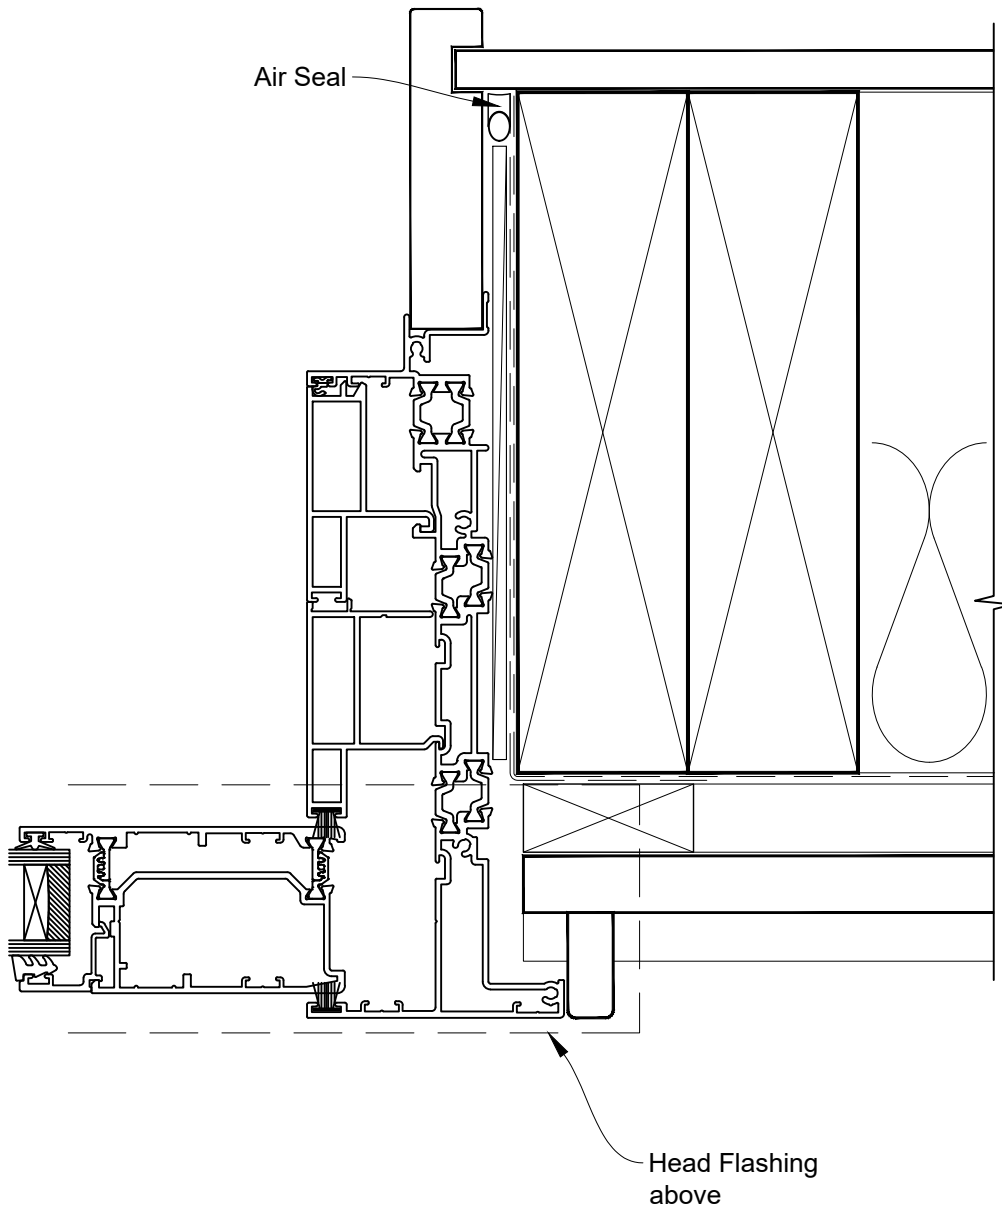

INSTALLATION DETAIL - 44mm METRO THERMAL HEART STACKER SLIDING DOOR ON BEVEL BACK WEATHERBOARD CAVITY CONSTRUCTION

Date: 01.03.23

Scale: 1:2

CAD Ref.: TM44MDBW-CH

INSTALLATION DETAIL - 44mm METRO THERMAL HEART STACKER SLIDING DOOR ON BEVEL BACK WEATHERBOARD CAVITY CONSTRUCTION

Date: 01.03.23

Scale: 1:2

CAD Ref.: TM44MDBW-CJ

METRO SERIES

INSTALLATION DETAIL - 44mm METRO THERMAL HEART STACKER SLIDING DOOR ON BEVEL BACK WEATHERBOARD CAVITY CONSTRUCTION

Date: 01.03.23

Scale: 1:2

CAD Ref.: TM44MDBW-CS

INSTALLATION DETAIL - 44mm METRO THERMAL HEART STACKER SLIDING DOOR ON BEVEL BACK WEATHERBOARD DIRECT FIXED CLADDING

Date: 01.03.23

Scale: 1:2

CAD Ref.: TM44MDBW-DH

INSTALLATION DETAIL - 44mm METRO THERMAL HEART STACKER SLIDING DOOR ON BEVEL BACK WEATHERBOARD DIRECT FIXED CLADDING