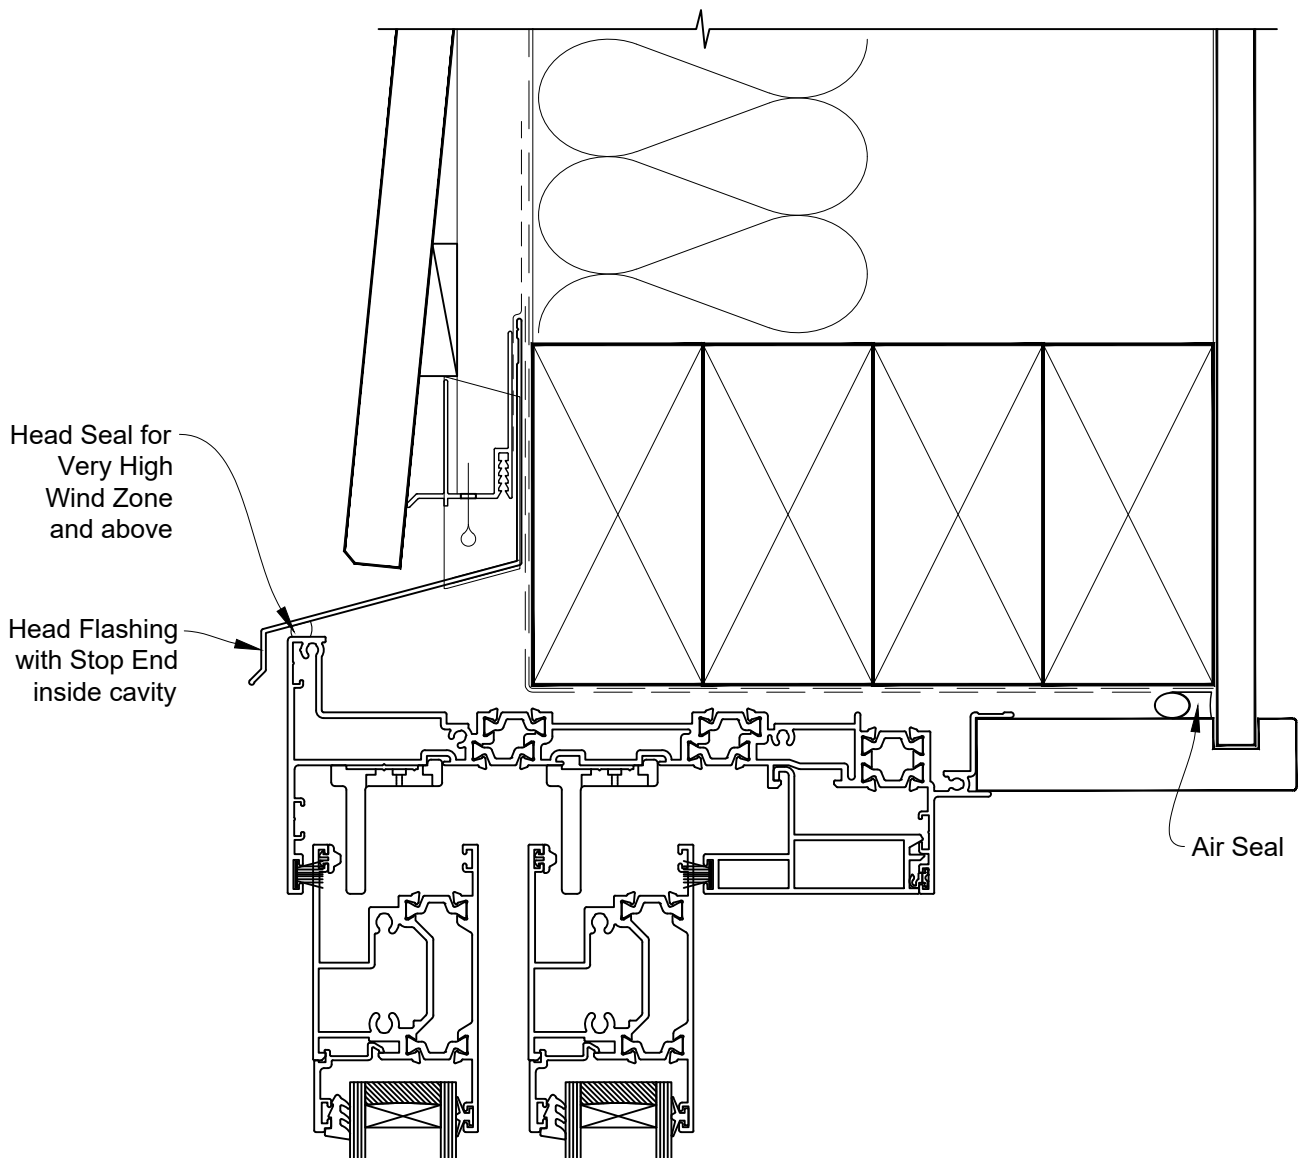

INSTALLATION DETAIL - 44mm METRO THERMAL HEART STACKER SLIDING DOOR ON BEVEL BACK WEATHERBOARD CAVITY CONSTRUCTION

Date: 01.03.23

Scale: 1:2

CAD Ref.: TM44MDBW-CH

INSTALLATION DETAIL - 44mm METRO THERMAL HEART STACKER SLIDING DOOR ON BEVEL BACK WEATHERBOARD CAVITY CONSTRUCTION

Date: 01.03.23

Scale: 1:2

CAD Ref.: TM44MDBW-CJ

METRO SERIES

INSTALLATION DETAIL - 44mm METRO THERMAL HEART STACKER SLIDING DOOR ON BEVEL BACK WEATHERBOARD CAVITY CONSTRUCTION

Date: 01.03.23

Scale: 1:2

CAD Ref.: TM44MDBW-CS

INSTALLATION DETAIL - 44mm METRO THERMAL HEART STACKER SLIDING DOOR ON BEVEL BACK WEATHERBOARD DIRECT FIXED CLADDING

Date: 01.03.23

Scale: 1:2

CAD Ref.: TM44MDBW-DH

INSTALLATION DETAIL - 44mm METRO THERMAL HEART STACKER SLIDING DOOR ON BEVEL BACK WEATHERBOARD DIRECT FIXED CLADDING