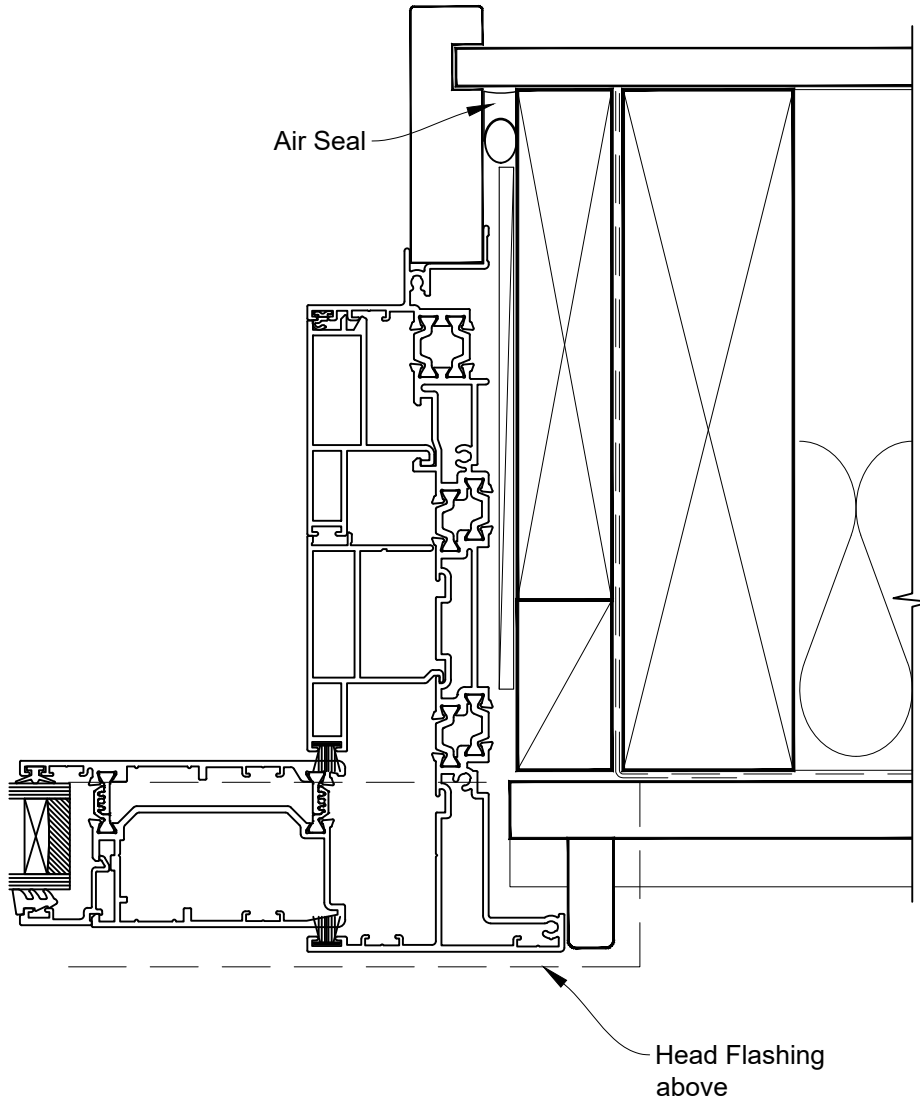

INSTALLATION DETAIL - 44mm METRO THERMAL HEART STACKER SLIDING DOOR ON BEVEL BACK WEATHERBOARD DIRECT FIXED CLADDING

Date: 01.03.23

Scale: 1:2

CAD Ref.: TM44MDBW-DJ