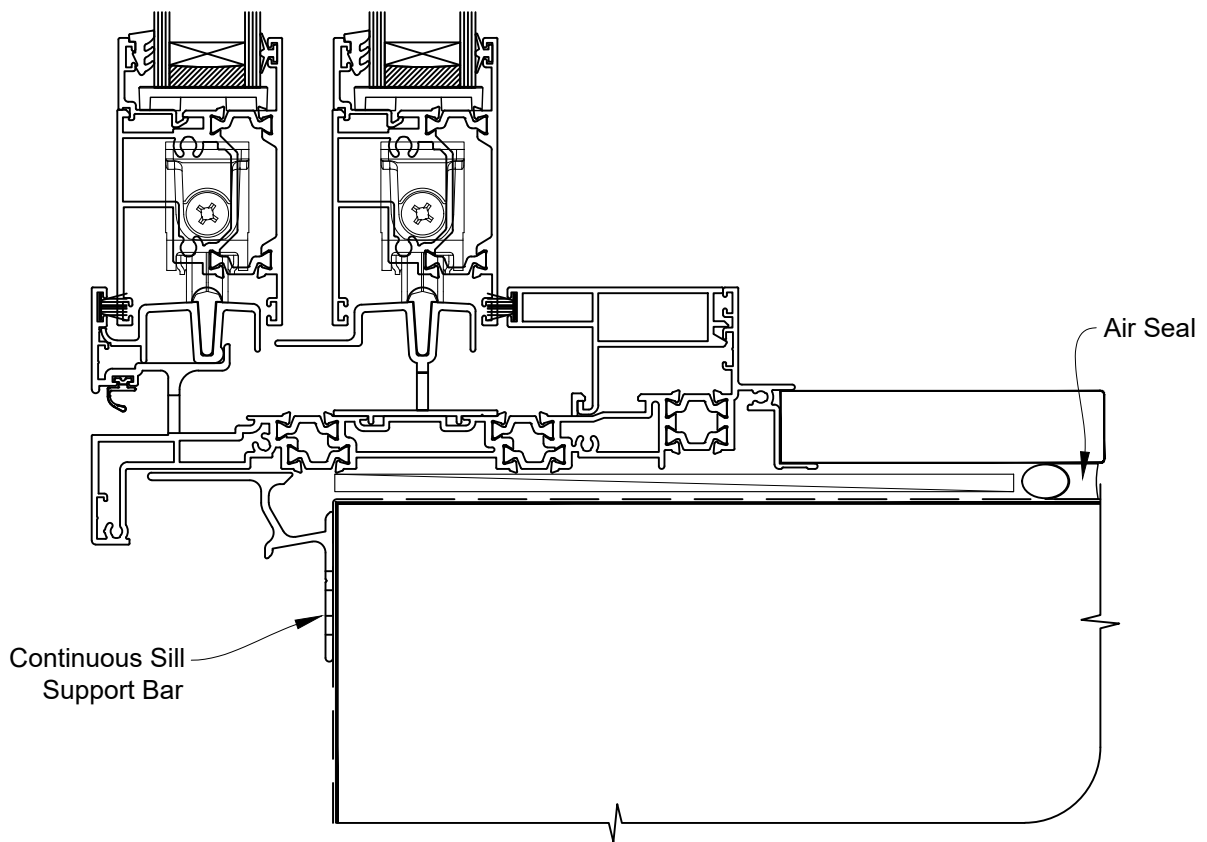

Date: 01.03.23

Scale: 1:2

CAD Ref.: TM44MDBW-CJ

METRO SERIES

INSTALLATION DETAIL - 44mm METRO THERMAL HEART STACKER SLIDING DOOR ON BEVEL BACK WEATHERBOARD CAVITY CONSTRUCTION

Date: 01.03.23

Scale: 1:2

CAD Ref.: TM44MDBW-CS

INSTALLATION DETAIL - 44mm METRO THERMAL HEART STACKER SLIDING DOOR ON BEVEL BACK WEATHERBOARD DIRECT FIXED CLADDING

Date: 01.03.23

Scale: 1:2

CAD Ref.: TM44MDBW-DH

INSTALLATION DETAIL - 44mm METRO THERMAL HEART STACKER SLIDING DOOR ON BEVEL BACK WEATHERBOARD DIRECT FIXED CLADDING