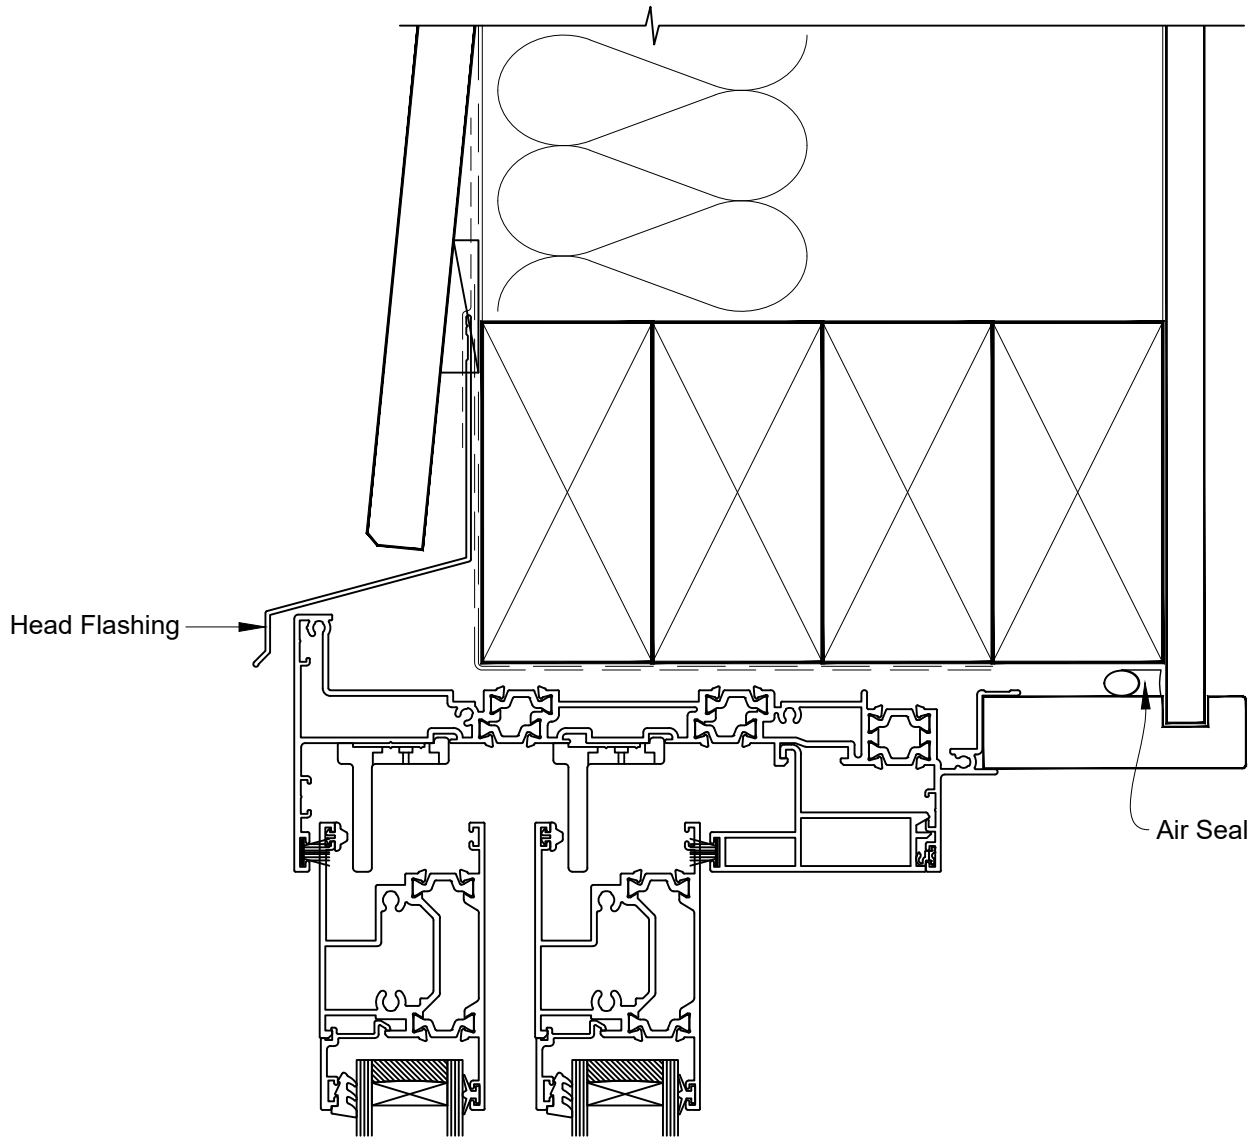

INSTALLATION DETAIL - 44mm METRO THERMAL HEART STACKER SLIDING DOOR ON BEVEL BACK WEATHERBOARD CAVITY CONSTRUCTION

Date: 01.03.23

Scale: 1:2

CAD Ref.: TM44MDBW-CH

INSTALLATION DETAIL - 44mm METRO THERMAL HEART STACKER SLIDING DOOR ON BEVEL BACK WEATHERBOARD CAVITY CONSTRUCTION

Date: 01.03.23

Scale: 1:2

CAD Ref.: TM44MDBW-CJ

METRO SERIES

INSTALLATION DETAIL - 44mm METRO THERMAL HEART STACKER SLIDING DOOR ON BEVEL BACK WEATHERBOARD CAVITY CONSTRUCTION

Date: 01.03.23

Scale: 1:2

CAD Ref.: TM44MDBW-CS

INSTALLATION DETAIL - 44mm METRO THERMAL HEART STACKER SLIDING DOOR ON BEVEL BACK WEATHERBOARD DIRECT FIXED CLADDING

Date: 01.03.23

Scale: 1:2

CAD Ref.: TM44MDBW-DH

INSTALLATION DETAIL - 44mm METRO THERMAL HEART STACKER SLIDING DOOR ON BEVEL BACK WEATHERBOARD DIRECT FIXED CLADDING