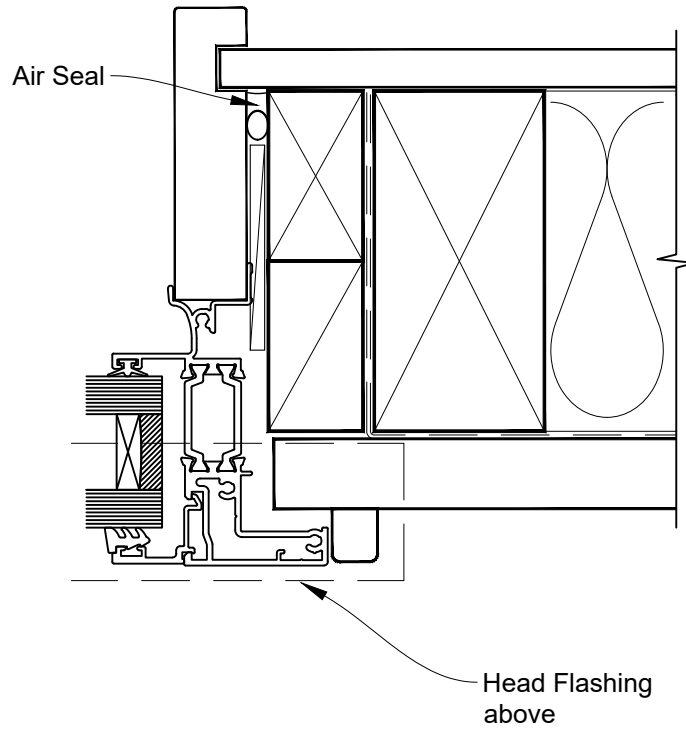

Date: 01.03.23

Scale: 1:2

CAD Ref.: TM56AWRW-DH

INSTALLATION DETAIL - 56mm METRO THERMAL HEART AWNING WINDOW ON RUSTICATED WEATHERBOARD DIRECT FIXED CLADDING

Date: 01.03.23

Scale: 1:2

CAD Ref.: TM56AWRW-DJ

INSTALLATION DETAIL - 56mm METRO THERMAL HEART AWNING WINDOW ON RUSTICATED WEATHERBOARD DIRECT FIXED CLADDING

Date: 01.03.23

Scale: 1:2

CAD Ref.: TM56AWRW-DS