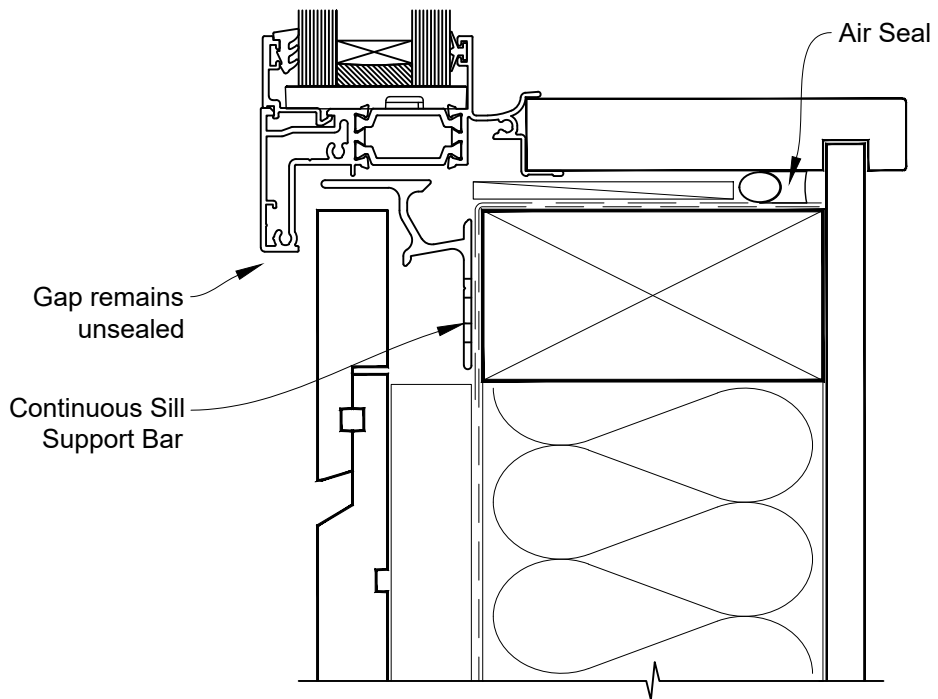

Date: 01.03.23

Scale: 1:2

CAD Ref.: TM56AWRW-CJ

INSTALLATION DETAIL - 56mm METRO THERMAL HEART AWNING WINDOW ON RUSTICATED WEATHERBOARD CAVITY CONSTRUCTION

Date: 01.03.23

Scale: 1:2

CAD Ref.: TM56AWRW-CS

INSTALLATION DETAIL - 56mm METRO THERMAL HEART AWNING WINDOW ON RUSTICATED WEATHERBOARD DIRECT FIXED CLADDING

Date: 01.03.23

Scale: 1:2

CAD Ref.: TM56AWRW-DH

INSTALLATION DETAIL - 56mm METRO THERMAL HEART AWNING WINDOW ON RUSTICATED WEATHERBOARD DIRECT FIXED CLADDING

Date: 01.03.23

Scale: 1:2

CAD Ref.: TM56AWRW-DJ

INSTALLATION DETAIL - 56mm METRO THERMAL HEART AWNING WINDOW ON RUSTICATED WEATHERBOARD DIRECT FIXED CLADDING