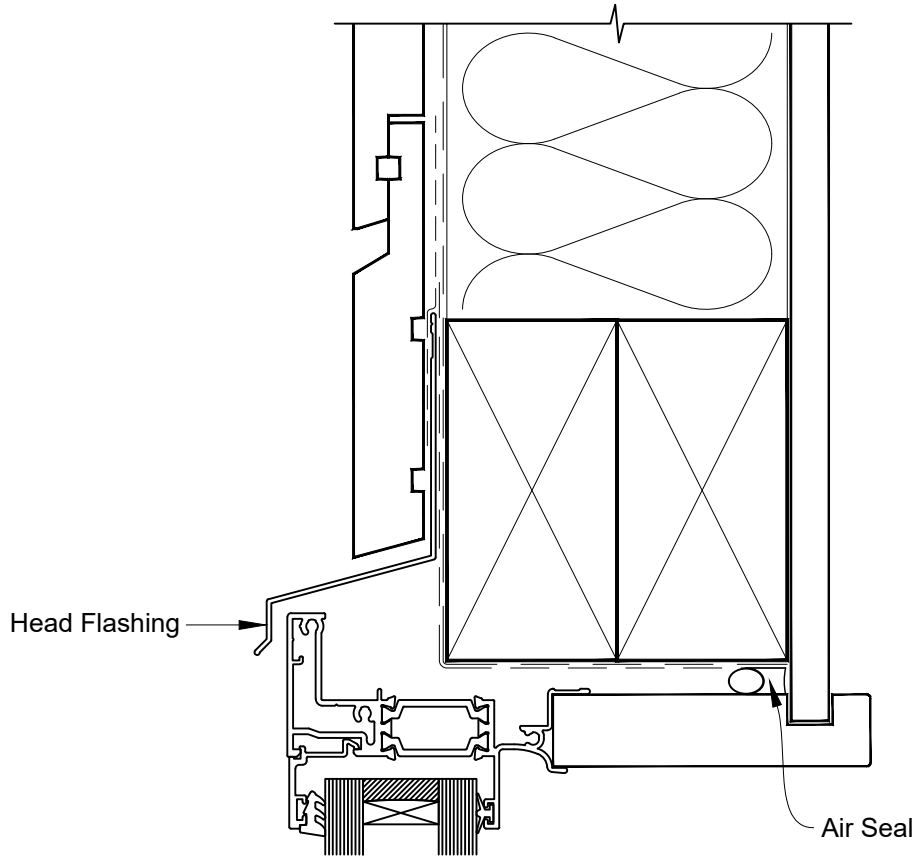

INSTALLATION DETAIL - 56mm METRO THERMAL HEART AWNING WINDOW ON RUSTICATED WEATHERBOARD CAVITY CONSTRUCTION

Date: 01.03.23

Scale: 1:2

CAD Ref.: TM56AWRW-CH

INSTALLATION DETAIL - 56mm METRO THERMAL HEART AWNING WINDOW ON RUSTICATED WEATHERBOARD CAVITY CONSTRUCTION

Date: 01.03.23

Scale: 1:2

CAD Ref.: TM56AWRW-CJ

INSTALLATION DETAIL - 56mm METRO THERMAL HEART AWNING WINDOW ON RUSTICATED WEATHERBOARD CAVITY CONSTRUCTION

Date: 01.03.23

Scale: 1:2

CAD Ref.: TM56AWRW-CS

INSTALLATION DETAIL - 56mm METRO THERMAL HEART AWNING WINDOW ON RUSTICATED WEATHERBOARD DIRECT FIXED CLADDING

Date: 01.03.23

Scale: 1:2

CAD Ref.: TM56AWRW-DH

INSTALLATION DETAIL - 56mm METRO THERMAL HEART AWNING WINDOW ON RUSTICATED WEATHERBOARD DIRECT FIXED CLADDING

Date: 01.03.23

Scale: 1:2

CAD Ref.: TM56AWRW-DJ

INSTALLATION DETAIL - 56mm METRO THERMAL HEART AWNING WINDOW ON RUSTICATED WEATHERBOARD DIRECT FIXED CLADDING

Date: 01.03.23

Scale: 1:2

CAD Ref.: TM56AWRW-DS