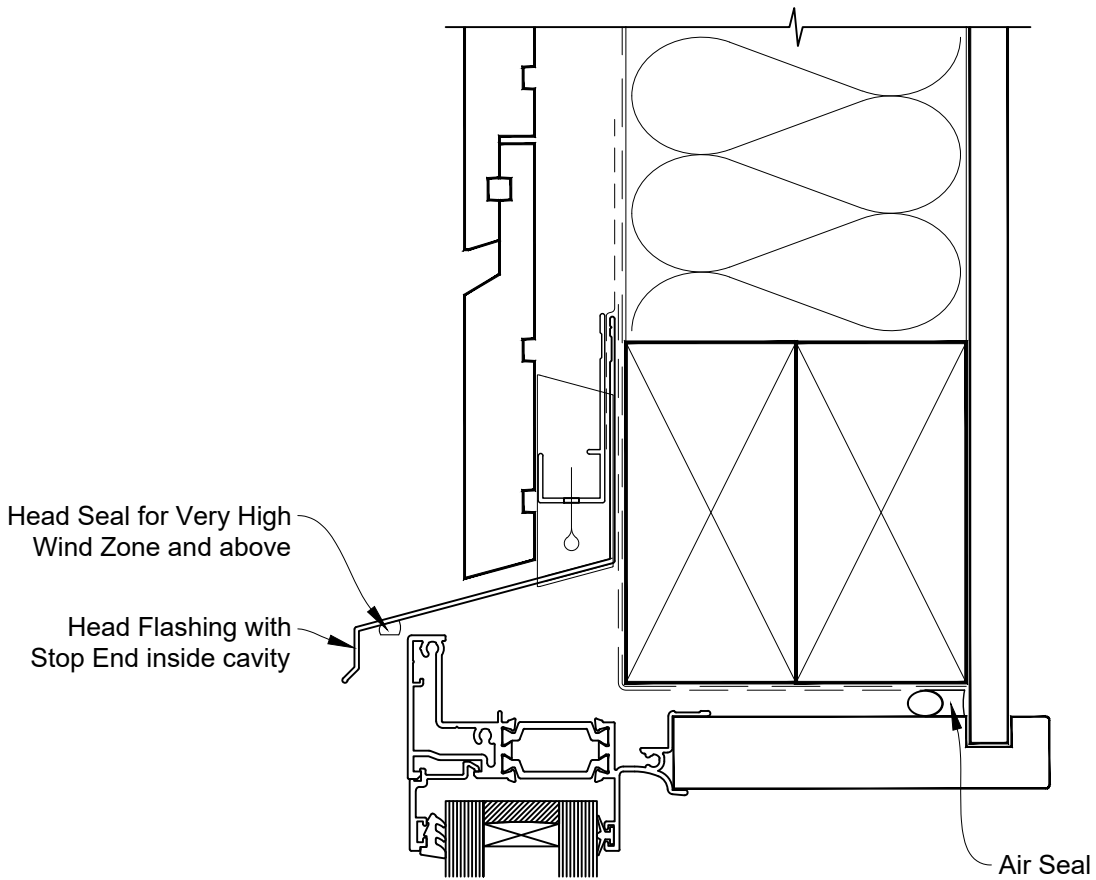

INSTALLATION DETAIL - 56mm METRO THERMAL HEART AWNING WINDOW ON RUSTICATED WEATHERBOARD CAVITY CONSTRUCTION

Date: 01.03.23

Scale: 1:2

CAD Ref.: TM56AWRW-CH

INSTALLATION DETAIL - 56mm METRO THERMAL HEART AWNING WINDOW ON RUSTICATED WEATHERBOARD CAVITY CONSTRUCTION

Date: 01.03.23

Scale: 1:2

CAD Ref.: TM56AWRW-CJ

INSTALLATION DETAIL - 56mm METRO THERMAL HEART AWNING WINDOW ON RUSTICATED WEATHERBOARD CAVITY CONSTRUCTION

Date: 01.03.23

Scale: 1:2

CAD Ref.: TM56AWRW-CS

INSTALLATION DETAIL - 56mm METRO THERMAL HEART AWNING WINDOW ON RUSTICATED WEATHERBOARD DIRECT FIXED CLADDING

Date: 01.03.23

Scale: 1:2

CAD Ref.: TM56AWRW-DS