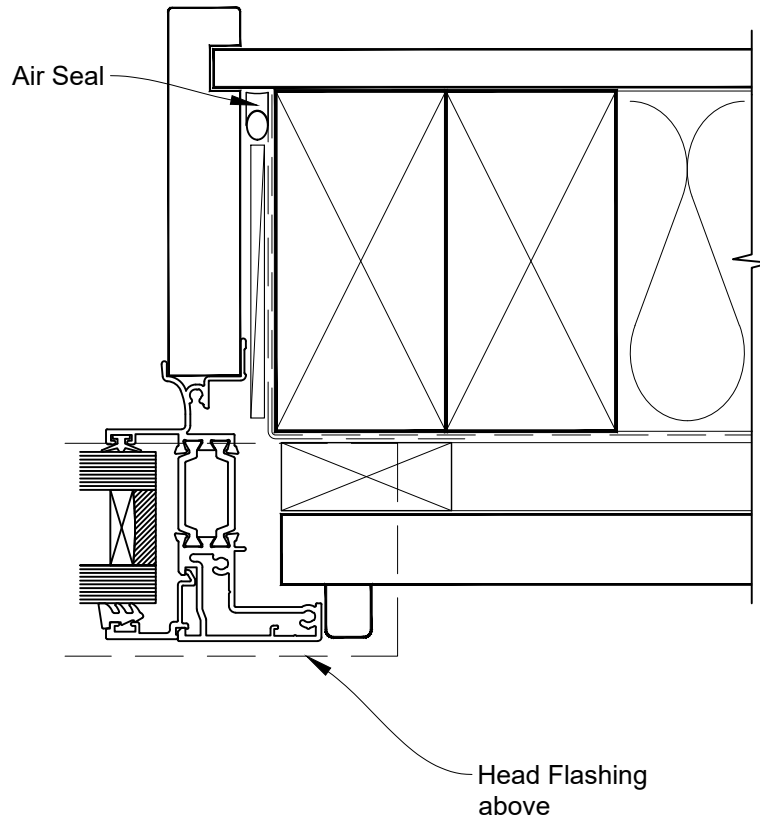

INSTALLATION DETAIL - 56mm METRO THERMAL HEART AWNING WINDOW ON RUSTICATED WEATHERBOARD CAVITY CONSTRUCTION

Date: 01.03.23

Scale: 1:2

CAD Ref.: TM56AWRW-CH

INSTALLATION DETAIL - 56mm METRO THERMAL HEART AWNING WINDOW ON RUSTICATED WEATHERBOARD CAVITY CONSTRUCTION

Date: 01.03.23

Scale: 1:2

CAD Ref.: TM56AWRW-CJ

INSTALLATION DETAIL - 56mm METRO THERMAL HEART AWNING WINDOW ON RUSTICATED WEATHERBOARD CAVITY CONSTRUCTION

Date: 01.03.23

Scale: 1:2

CAD Ref.: TM56AWRW-CS

INSTALLATION DETAIL - 56mm METRO THERMAL HEART AWNING WINDOW ON RUSTICATED WEATHERBOARD DIRECT FIXED CLADDING

Date: 01.03.23

Scale: 1:2

CAD Ref.: TM56AWRW-DH

INSTALLATION DETAIL - 56mm METRO THERMAL HEART AWNING WINDOW ON RUSTICATED WEATHERBOARD DIRECT FIXED CLADDING

Date: 01.03.23

Scale: 1:2

CAD Ref.: TM56AWRW-DJ

INSTALLATION DETAIL - 56mm METRO THERMAL HEART AWNING WINDOW ON RUSTICATED WEATHERBOARD DIRECT FIXED CLADDING

Date: 01.03.23

Scale: 1:2

CAD Ref.: TM56AWRW-DS