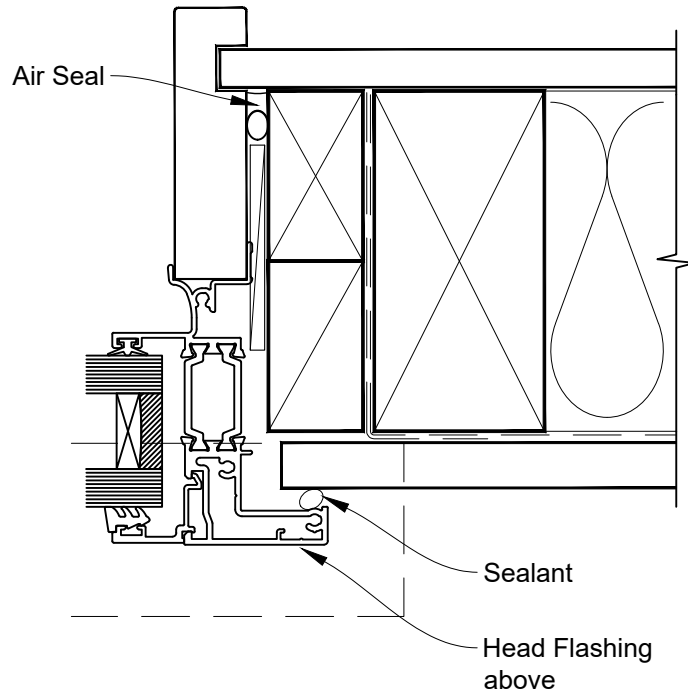

INSTALLATION DETAIL - 56mm METRO THERMAL HEART AWNING WINDOW ON FLAT SHEET DIRECT FIXED CLADDING

Date: 01.03.23

Scale: 1:2

CAD Ref.: TM56AWFS-DJ