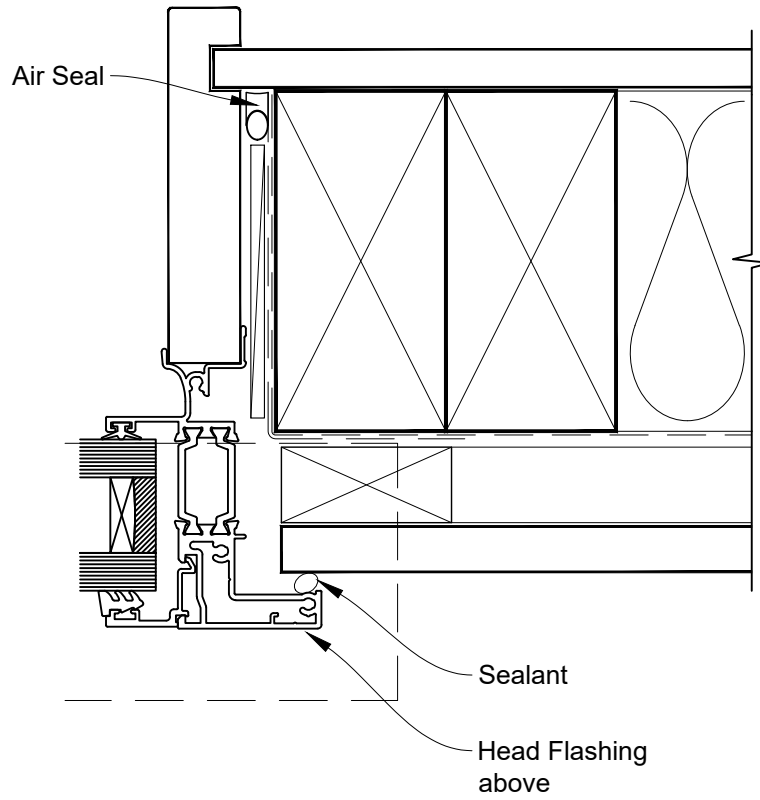

# INSTALLATION DETAIL - 56mm METRO THERMAL HEART AWNING WINDOW ON FLAT SHEET CAVITY CONSTRUCTION

Date: 01.03.23

Scale: 1:2

CAD Ref.: TM56AWFS-CH

# INSTALLATION DETAIL - 56mm METRO THERMAL HEART AWNING WINDOW ON FLAT SHEET CAVITY CONSTRUCTION

Date: 01.03.23

Scale: 1:2

CAD Ref.: TM56AWFS-CJ