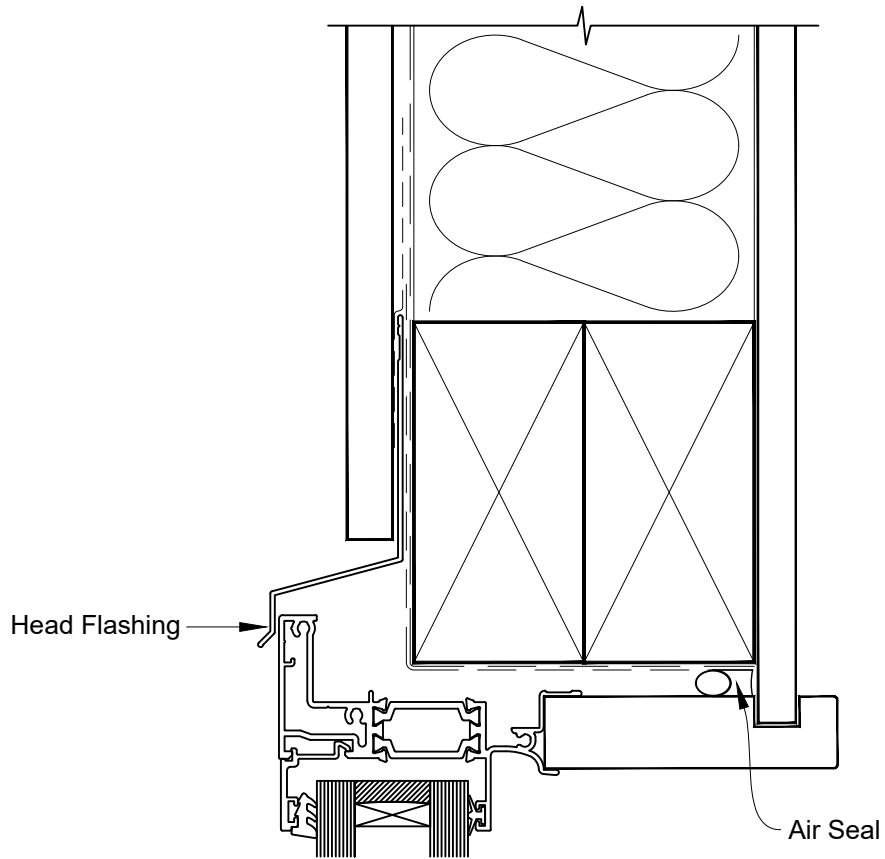

# INSTALLATION DETAIL - 56mm METRO THERMAL HEART AWNING WINDOW ON FLAT SHEET CAVITY CONSTRUCTION

Date: 01.03.23

Scale: 1:2

CAD Ref.: TM56AWFS-CS

# INSTALLATION DETAIL - 56mm METRO THERMAL HEART AWNING WINDOW ON FLAT SHEET DIRECT FIXED CLADDING

Date: 01.03.23

Scale: 1:2

CAD Ref.: TM56AWFS-DH