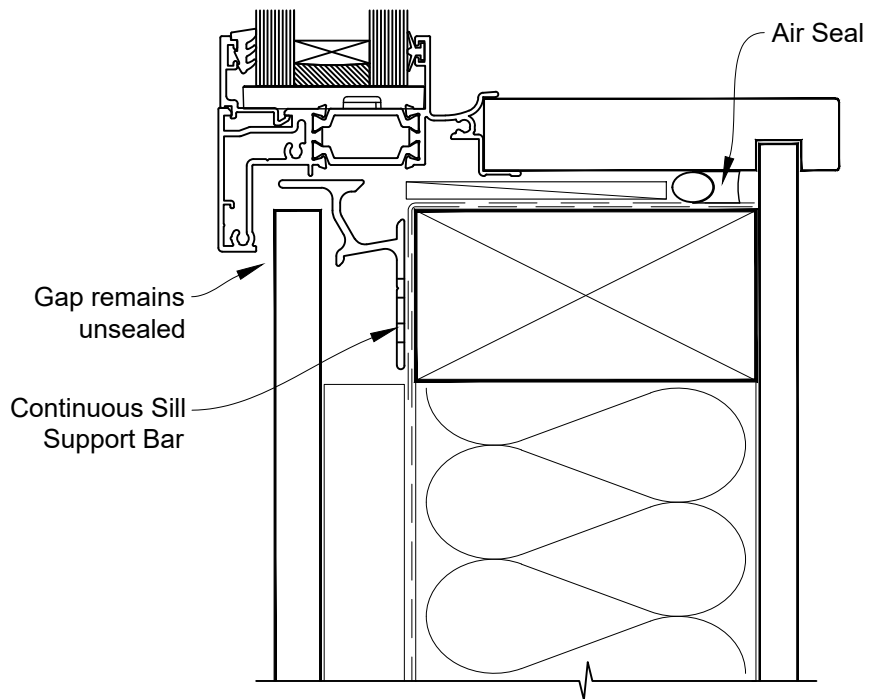

INSTALLATION DETAIL - 56mm METRO THERMAL HEART AWNING WINDOW ON FLAT SHEET CAVITY CONSTRUCTION

Date: 01.03.23

Scale: 1:2

CAD Ref.: TM56AWFS-CS