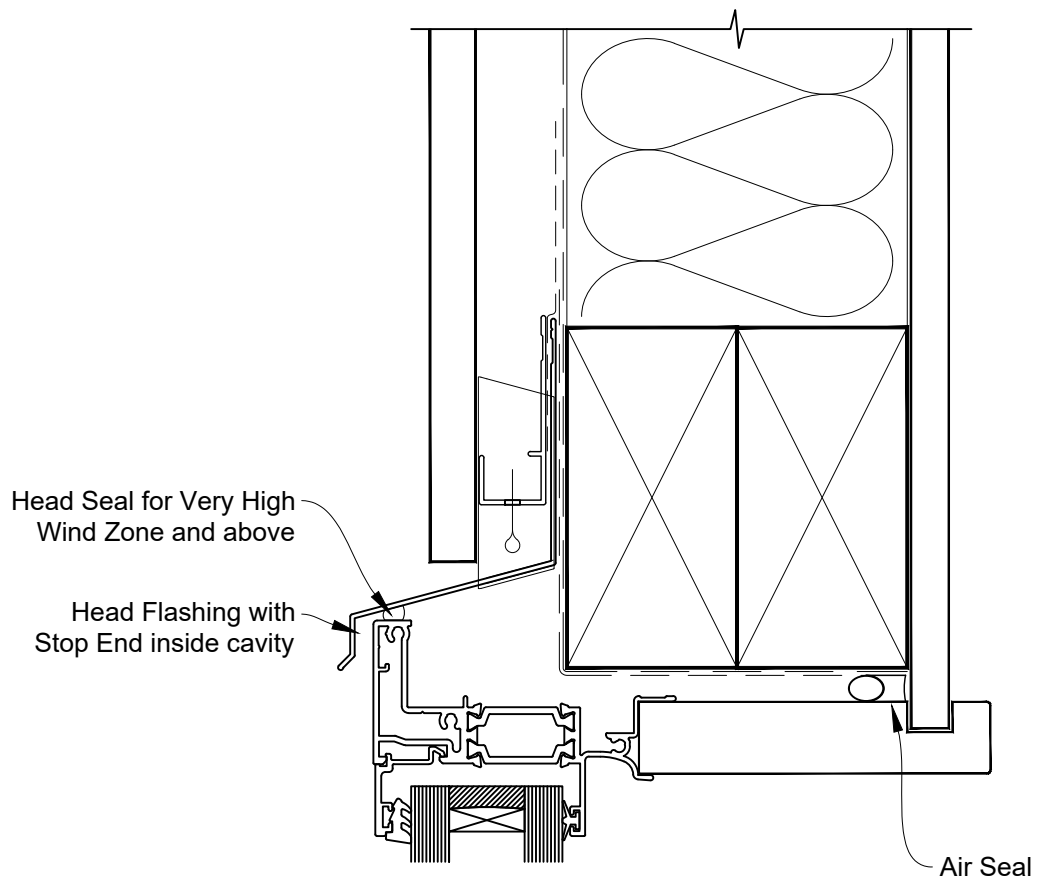

# INSTALLATION DETAIL - 56mm METRO THERMAL HEART AWNING WINDOW ON FLAT SHEET CAVITY CONSTRUCTION

Date: 01.03.23

Scale: 1:2

CAD Ref.: TM56AWFS-CH

# INSTALLATION DETAIL - 56mm METRO THERMAL HEART AWNING WINDOW ON FLAT SHEET CAVITY CONSTRUCTION

Date: 01.03.23

Scale: 1:2

CAD Ref.: TM56AWFS-CJ