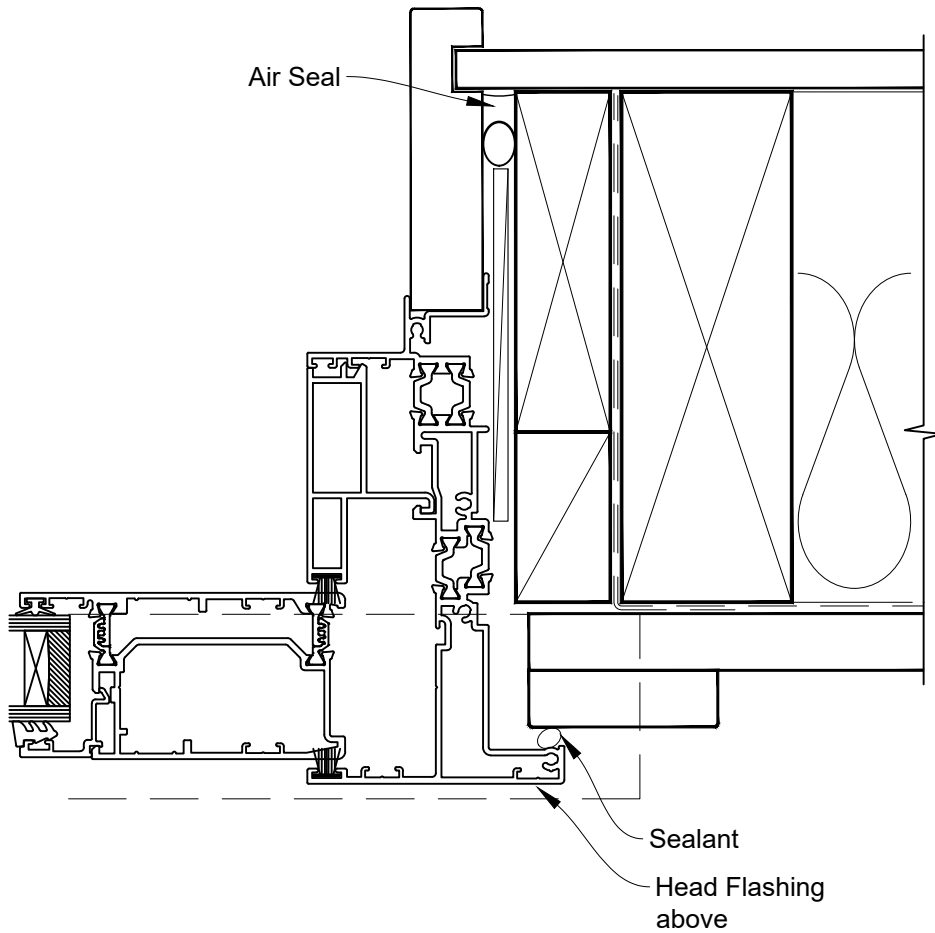

Date: 01.03.23

Scale: 1:2

CAD Ref.: TM44SWBB-DH

INSTALLATION DETAIL - 44mm METRO THERMAL HEART SLIDING WINDOW ON BOARD AND BATTEN DIRECT FIXED CLADDING

Date: 01.03.23

Scale: 1:2

CAD Ref.: TM44SWBB-DJ

INSTALLATION DETAIL - 44mm METRO THERMAL HEART SLIDING WINDOW ON BOARD AND BATTEN DIRECT FIXED CLADDING