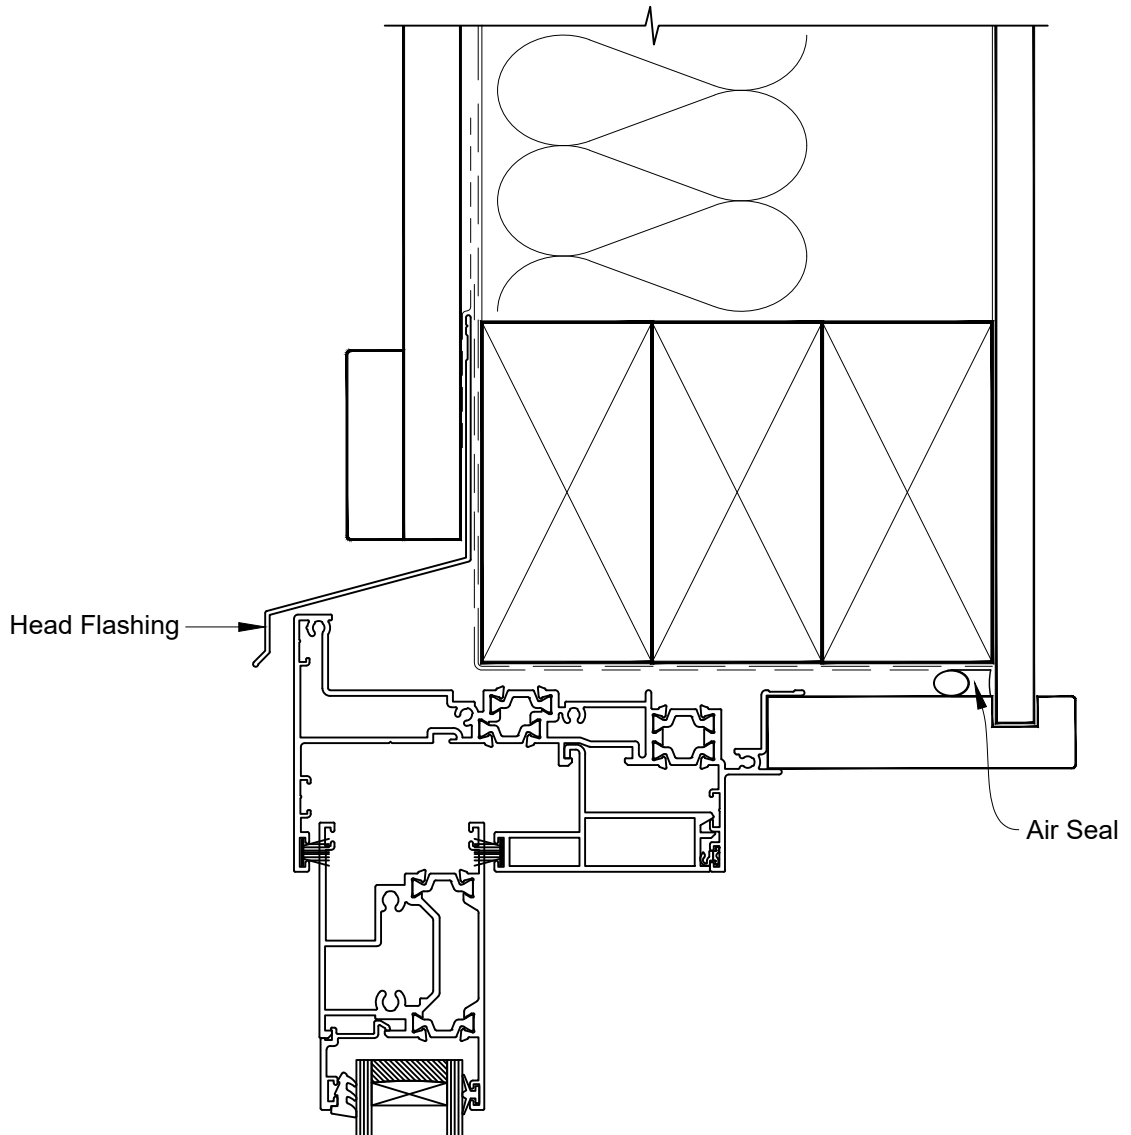

INSTALLATION DETAIL - 44mm METRO THERMAL HEART SLIDING WINDOW ON BOARD AND BATTEN CAVITY CONSTRUCTION

Date: 01.03.23

Scale: 1:2

CAD Ref.: TM44SWBB-CH

INSTALLATION DETAIL - 44mm METRO THERMAL HEART SLIDING WINDOW ON BOARD AND BATTEN CAVITY CONSTRUCTION

Date: 01.03.23

Scale: 1:2

CAD Ref.: TM44SWBB-CJ

INSTALLATION DETAIL - 44mm METRO THERMAL HEART SLIDING WINDOW ON BOARD AND BATTEN CAVITY CONSTRUCTION

Date: 01.03.23

Scale: 1:2

CAD Ref.: TM44SWBB-CS

INSTALLATION DETAIL - 44mm METRO THERMAL HEART SLIDING WINDOW ON BOARD AND BATTEN DIRECT FIXED CLADDING

Date: 01.03.23

Scale: 1:2

CAD Ref.: TM44SWBB-DH

INSTALLATION DETAIL - 44mm METRO THERMAL HEART SLIDING WINDOW ON BOARD AND BATTEN DIRECT FIXED CLADDING

Date: 01.03.23

Scale: 1:2

CAD Ref.: TM44SWBB-DJ

INSTALLATION DETAIL - 44mm METRO THERMAL HEART SLIDING WINDOW ON BOARD AND BATTEN DIRECT FIXED CLADDING

Date: 01.03.23

Scale: 1:2

CAD Ref.: TM44SWBB-DS