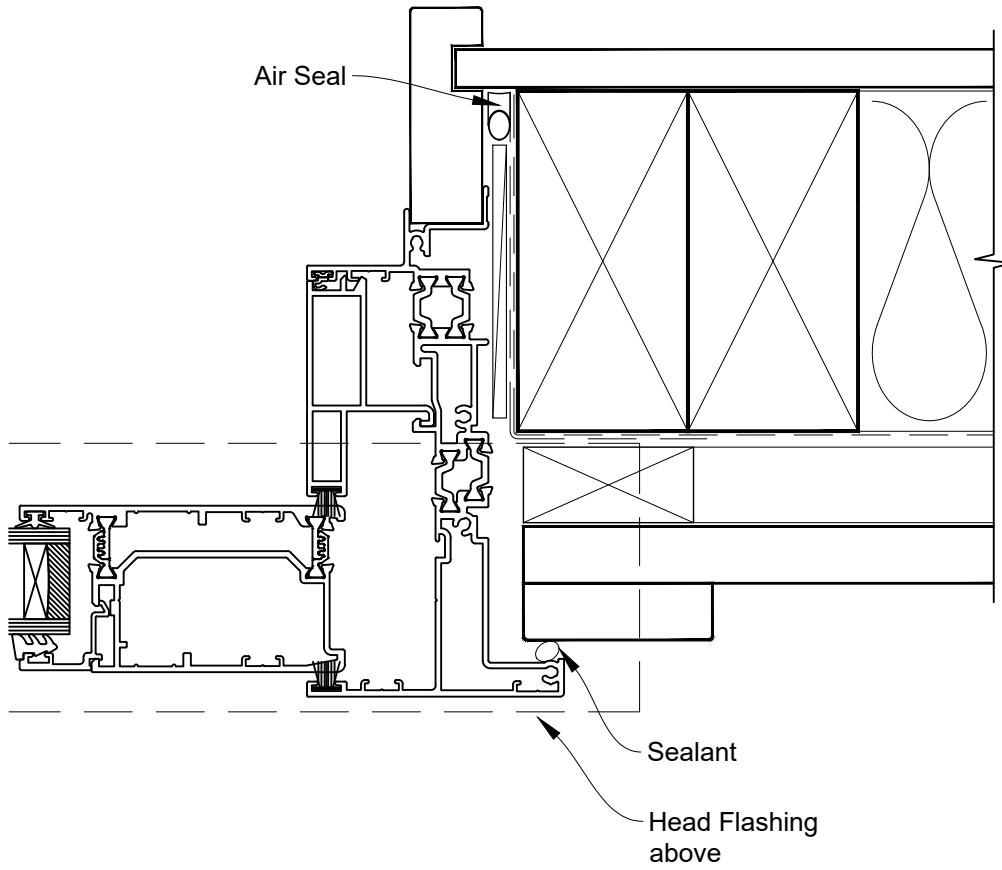

INSTALLATION DETAIL - 44mm METRO THERMAL HEART SLIDING WINDOW ON BOARD AND BATTEN CAVITY CONSTRUCTION

Date: 01.03.23

Scale: 1:2

CAD Ref.: TM44SWBB-CH

INSTALLATION DETAIL - 44mm METRO THERMAL HEART SLIDING WINDOW ON BOARD AND BATTEN CAVITY CONSTRUCTION

Date: 01.03.23

Scale: 1:2

CAD Ref.: TM44SWBB-CJ

INSTALLATION DETAIL - 44mm METRO THERMAL HEART SLIDING WINDOW ON BOARD AND BATTEN CAVITY CONSTRUCTION

Date: 01.03.23

Scale: 1:2

CAD Ref.: TM44SWBB-CS

INSTALLATION DETAIL - 44mm METRO THERMAL HEART SLIDING WINDOW ON BOARD AND BATTEN DIRECT FIXED CLADDING

Date: 01.03.23

Scale: 1:2

CAD Ref.: TM44SWBB-DS