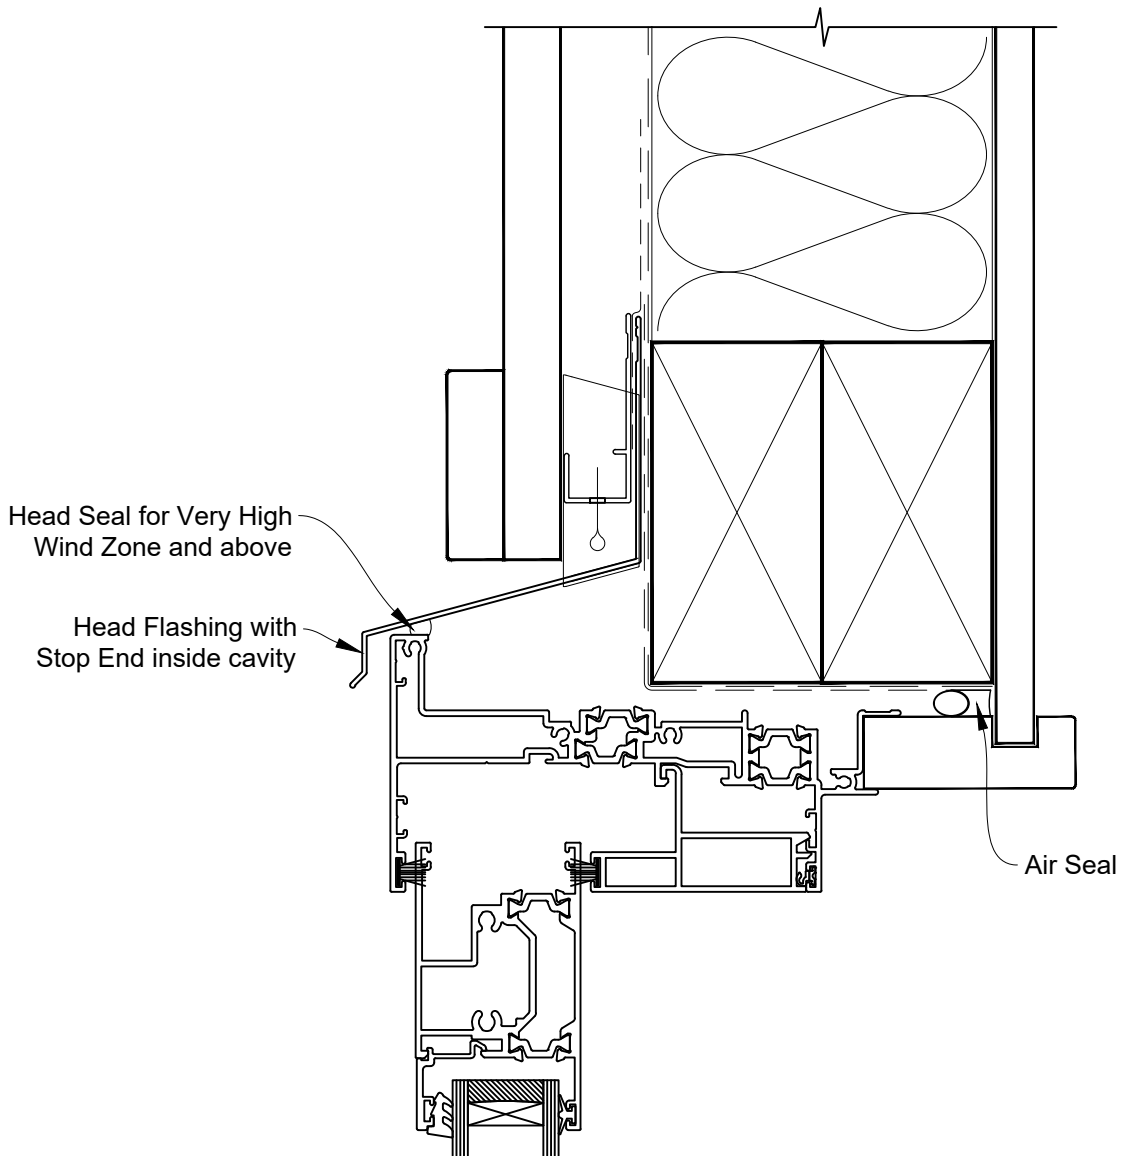

INSTALLATION DETAIL - 44mm METRO THERMAL HEART SLIDING WINDOW ON BOARD AND BATTEN CAVITY CONSTRUCTION

Date: 01.03.23

Scale: 1:2

CAD Ref.: TM44SWBB-CH

INSTALLATION DETAIL - 44mm METRO THERMAL HEART SLIDING WINDOW ON BOARD AND BATTEN CAVITY CONSTRUCTION

Date: 01.03.23

Scale: 1:2

CAD Ref.: TM44SWBB-CJ

INSTALLATION DETAIL - 44mm METRO THERMAL HEART SLIDING WINDOW ON BOARD AND BATTEN CAVITY CONSTRUCTION

Date: 01.03.23

Scale: 1:2

CAD Ref.: TM44SWBB-CS

INSTALLATION DETAIL - 44mm METRO THERMAL HEART SLIDING WINDOW ON BOARD AND BATTEN DIRECT FIXED CLADDING

Date: 01.03.23

Scale: 1:2

CAD Ref.: TM44SWBB-DS