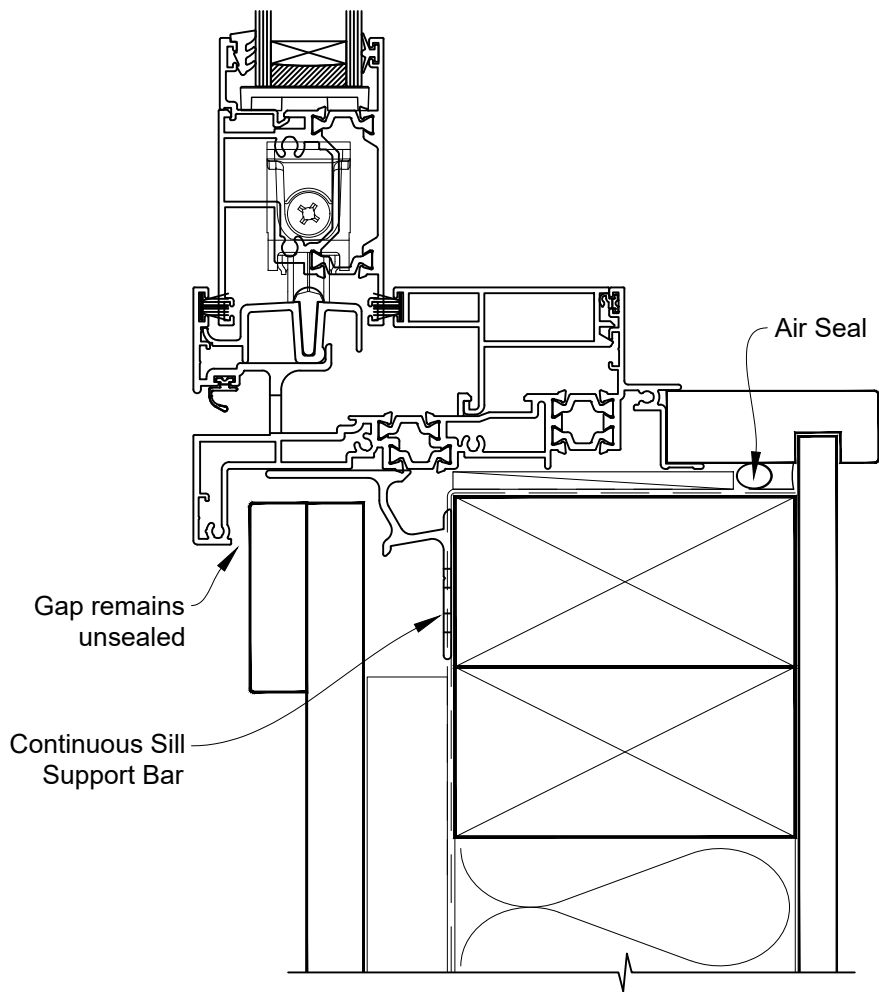

Date: 01.03.23

Scale: 1:2

CAD Ref.: TM44SWBB-CJ

INSTALLATION DETAIL - 44mm METRO THERMAL HEART SLIDING WINDOW ON BOARD AND BATTEN CAVITY CONSTRUCTION

Date: 01.03.23

Scale: 1:2

CAD Ref.: TM44SWBB-CS

INSTALLATION DETAIL - 44mm METRO THERMAL HEART SLIDING WINDOW ON BOARD AND BATTEN DIRECT FIXED CLADDING

Date: 01.03.23

Scale: 1:2

CAD Ref.: TM44SWBB-DH

INSTALLATION DETAIL - 44mm METRO THERMAL HEART SLIDING WINDOW ON BOARD AND BATTEN DIRECT FIXED CLADDING

Date: 01.03.23

Scale: 1:2

CAD Ref.: TM44SWBB-DJ

INSTALLATION DETAIL - 44mm METRO THERMAL HEART SLIDING WINDOW ON BOARD AND BATTEN DIRECT FIXED CLADDING

Date: 01.03.23

Scale: 1:2

CAD Ref.: TM44SWBB-DS