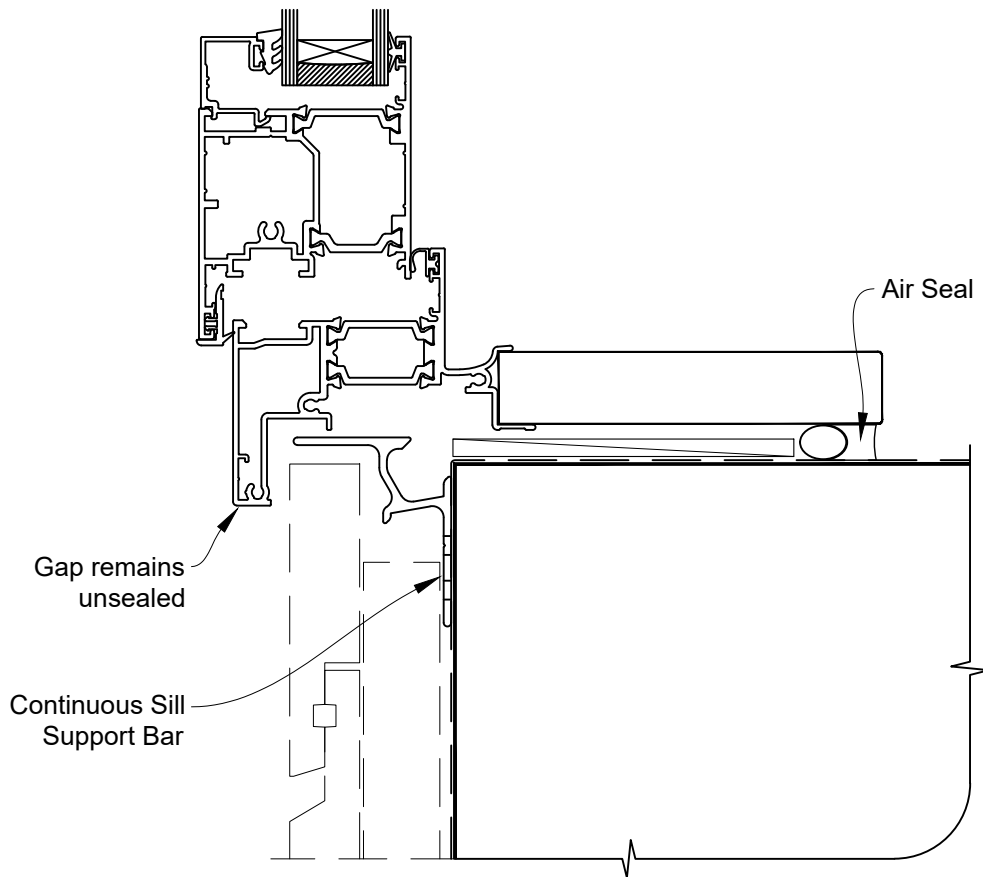

# INSTALLATION DETAIL - METRO THERMAL HEART HINGE DOOR OPEN OUT ON RUSTICATED WEATHERBOARD CAVITY CONSTRUCTION

Date: 01.03.23

Scale: 1:2

CAD Ref.: TMHORW-CH

# INSTALLATION DETAIL - METRO THERMAL HEART HINGE DOOR OPEN OUT ON RUSTICATED WEATHERBOARD CAVITY CONSTRUCTION

Date: 01.03.23

Scale: 1:2

CAD Ref.: TMHORW-CJ

# INSTALLATION DETAIL - METRO THERMAL HEART HINGE DOOR OPEN OUT ON RUSTICATED WEATHERBOARD CAVITY CONSTRUCTION

Date: 01.03.23

Scale: 1:2

CAD Ref.: TMHORW-CS