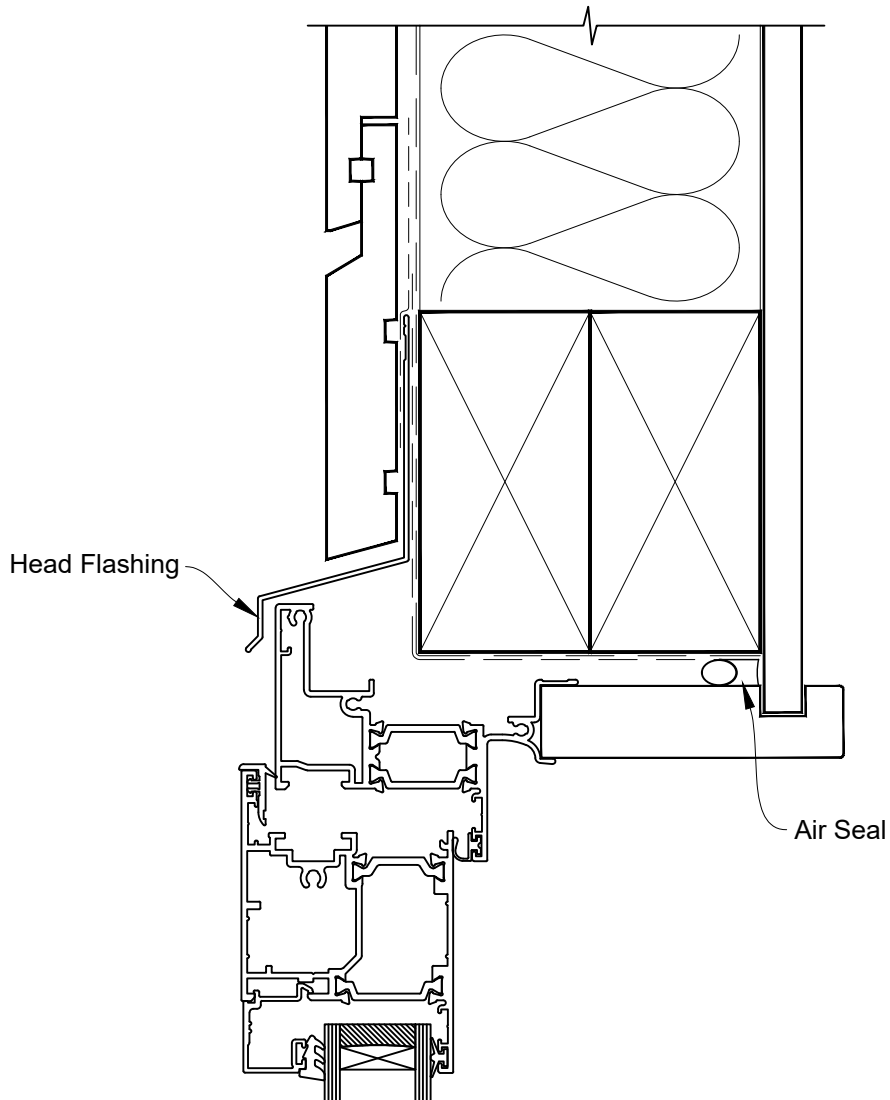

# INSTALLATION DETAIL - METRO THERMAL HEART HINGE DOOR OPEN OUT ON RUSTICATED WEATHERBOARD CAVITY CONSTRUCTION

Date: 01.03.23

Scale: 1:2

CAD Ref.: TMHORW-CJ

# INSTALLATION DETAIL - METRO THERMAL HEART HINGE DOOR OPEN OUT ON RUSTICATED WEATHERBOARD CAVITY CONSTRUCTION

Date: 01.03.23

Scale: 1:2

CAD Ref.: TMHORW-CS

# INSTALLATION DETAIL - METRO THERMAL HEART HINGE DOOR OPEN OUT ON RUSTICATED WEATHERBOARD DIRECT FIXED CLADDING

Date: 01.03.23

Scale: 1:2

CAD Ref.: TMHORW-DH