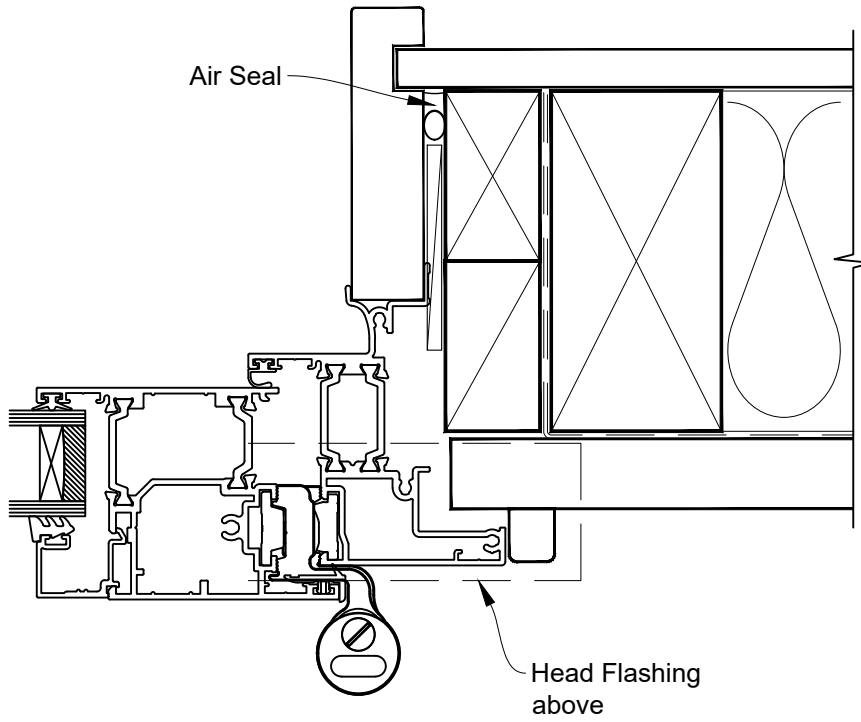

# INSTALLATION DETAIL - METRO THERMAL HEART HINGE DOOR OPEN OUT ON RUSTICATED WEATHERBOARD CAVITY CONSTRUCTION

Date: 01.03.23

Scale: 1:2

CAD Ref.: TMHORW-CS

# INSTALLATION DETAIL - METRO THERMAL HEART HINGE DOOR OPEN OUT ON RUSTICATED WEATHERBOARD DIRECT FIXED CLADDING

Date: 01.03.23

Scale: 1:2

CAD Ref.: TMHORW-DH

# INSTALLATION DETAIL - METRO THERMAL HEART HINGE DOOR OPEN OUT ON RUSTICATED WEATHERBOARD DIRECT FIXED CLADDING

Date: 01.03.23

Scale: 1:2

CAD Ref.: TMHORW-DJ