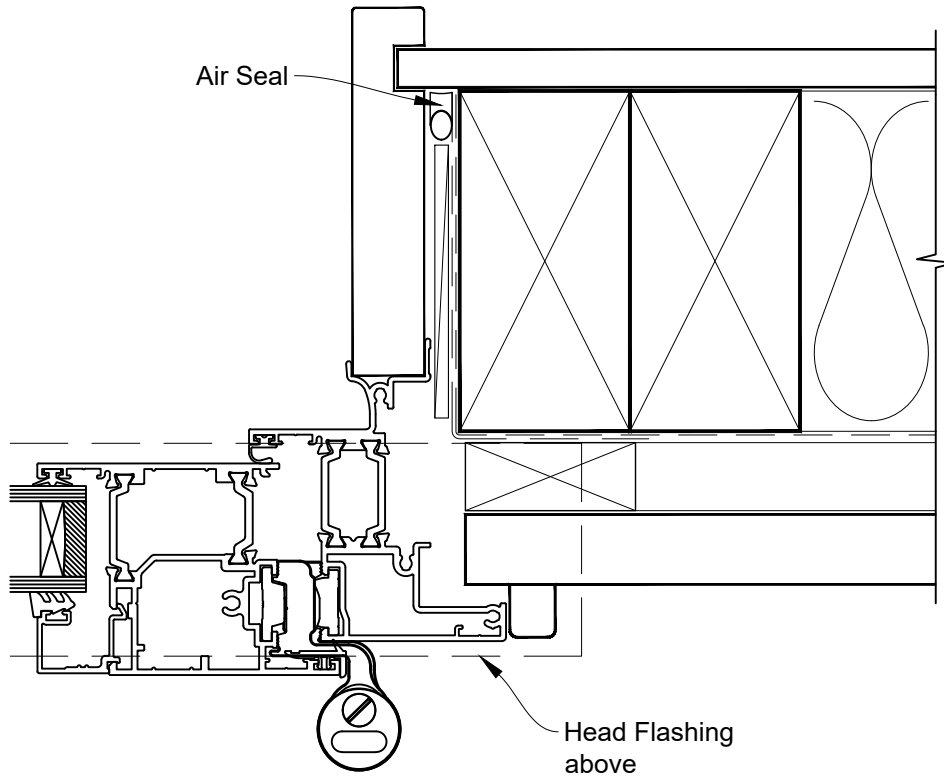

# INSTALLATION DETAIL - METRO THERMAL HEART HINGE DOOR OPEN OUT ON RUSTICATED WEATHERBOARD CAVITY CONSTRUCTION

Date: 01.03.23

Scale: 1:2

CAD Ref.: TMHORW-CH

# INSTALLATION DETAIL - METRO THERMAL HEART HINGE DOOR OPEN OUT ON RUSTICATED WEATHERBOARD CAVITY CONSTRUCTION

Date: 01.03.23

Scale: 1:2

CAD Ref.: TMHORW-CJ

# INSTALLATION DETAIL - METRO THERMAL HEART HINGE DOOR OPEN OUT ON RUSTICATED WEATHERBOARD CAVITY CONSTRUCTION

Date: 01.03.23

Scale: 1:2

CAD Ref.: TMHORW-CS