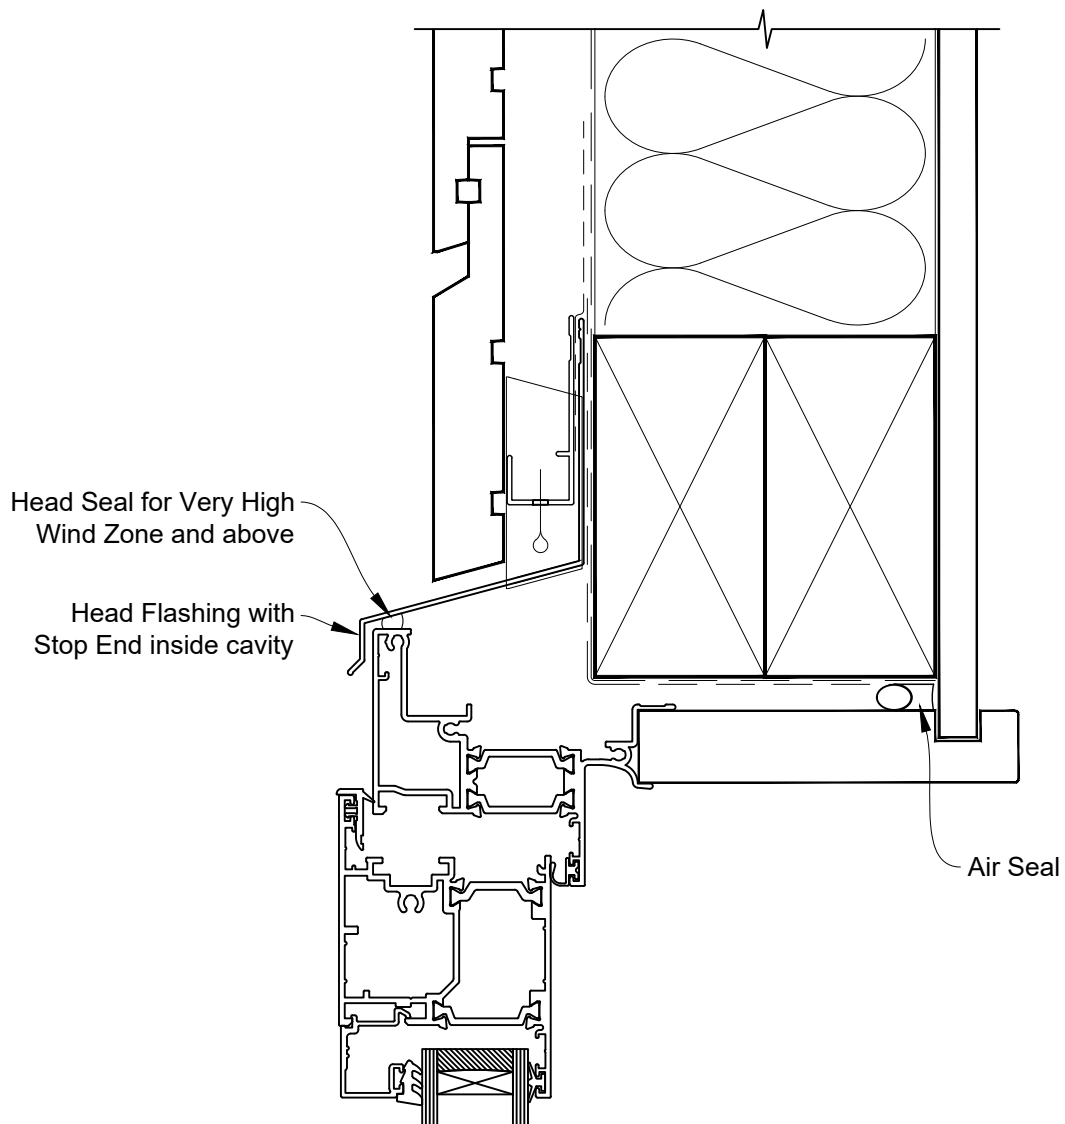

# INSTALLATION DETAIL - METRO THERMAL HEART HINGE DOOR OPEN OUT ON RUSTICATED WEATHERBOARD CAVITY CONSTRUCTION

Date: 01.03.23

Scale: 1:2

CAD Ref.: TMHORW-CH

# INSTALLATION DETAIL - METRO THERMAL HEART HINGE DOOR OPEN OUT ON RUSTICATED WEATHERBOARD CAVITY CONSTRUCTION

Date: 01.03.23

Scale: 1:2

CAD Ref.: TMHORW-CJ

# INSTALLATION DETAIL - METRO THERMAL HEART HINGE DOOR OPEN OUT ON RUSTICATED WEATHERBOARD CAVITY CONSTRUCTION

Date: 01.03.23

Scale: 1:2

CAD Ref.: TMHORW-CS