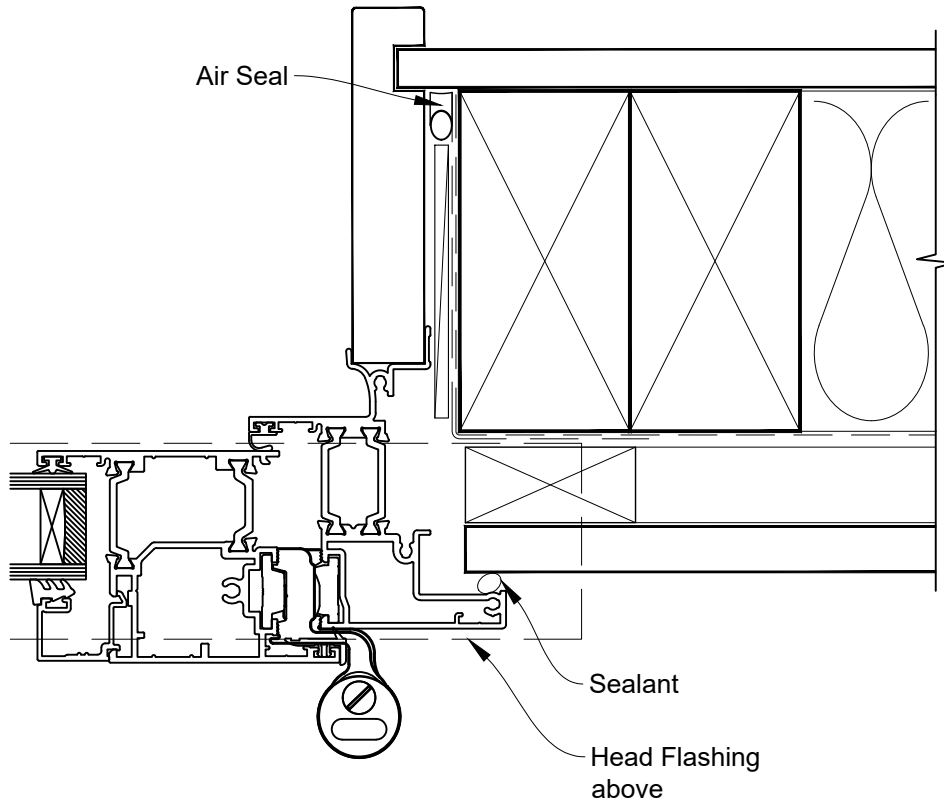

# INSTALLATION DETAIL - METRO THERMAL HEART HINGE DOOR OPEN OUT ON FLAT SHEET CAVITY CONSTRUCTION

Date: 01.03.23

Scale: 1:2

CAD Ref.: TMHOFS-CH

# INSTALLATION DETAIL - METRO THERMAL HEART HINGE DOOR OPEN OUT ON FLAT SHEET CAVITY CONSTRUCTION

Date: 01.03.23

Scale: 1:2

CAD Ref.: TMHOF5-CJ

# INSTALLATION DETAIL - METRO THERMAL HEART HINGE DOOR OPEN OUT ON FLAT SHEET CAVITY CONSTRUCTION

Date: 01.03.23

Scale: 1:2

CAD Ref.: TMHOF5-CS

# INSTALLATION DETAIL - METRO THERMAL HEART HINGE DOOR OPEN OUT ON FLAT SHEET DIRECT FIXED CLADDING

Date: 01.03.23

Scale: 1:2

CAD Ref.: TMHOF5-DH