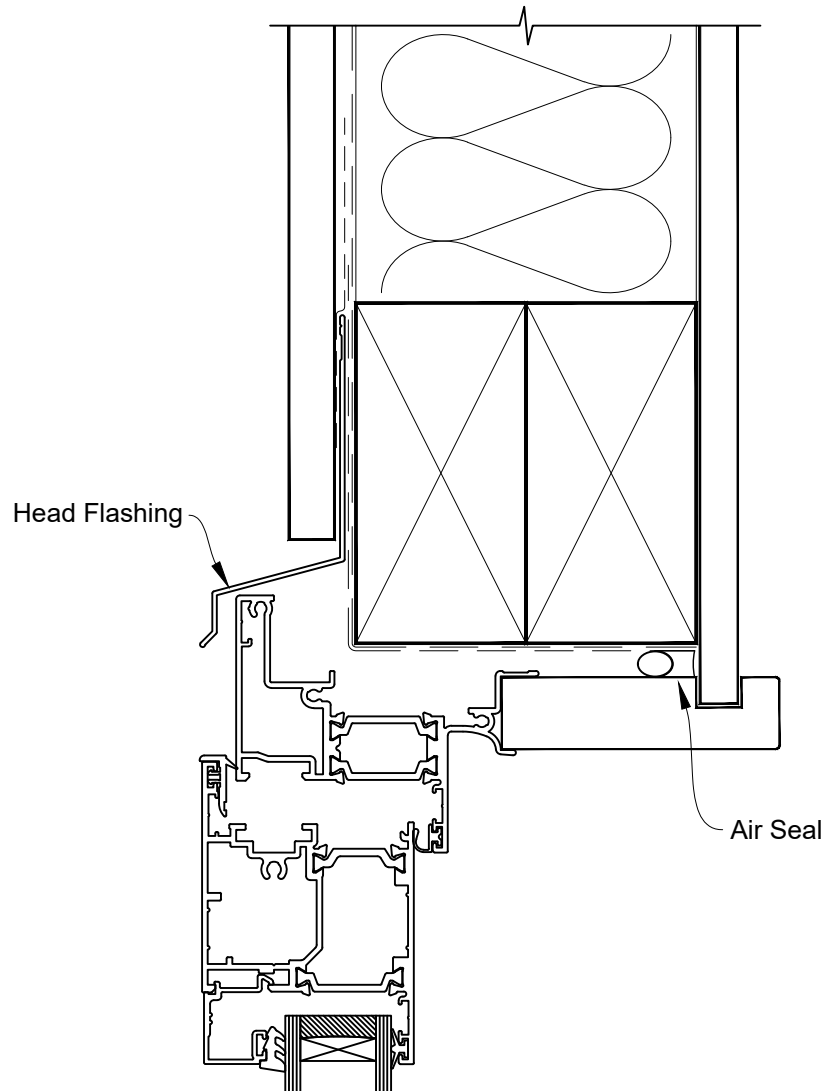

# INSTALLATION DETAIL - METRO THERMAL HEART HINGE DOOR OPEN OUT ON FLAT SHEET CAVITY CONSTRUCTION

Date: 01.03.23

Scale: 1:2

CAD Ref.: TMHOF5-CJ

# INSTALLATION DETAIL - METRO THERMAL HEART HINGE DOOR OPEN OUT ON FLAT SHEET CAVITY CONSTRUCTION

Date: 01.03.23

Scale: 1:2

CAD Ref.: TMHOF5-CS

# INSTALLATION DETAIL - METRO THERMAL HEART HINGE DOOR OPEN OUT ON FLAT SHEET DIRECT FIXED CLADDING

Date: 01.03.23

Scale: 1:2

CAD Ref.: TMHOF5-DH