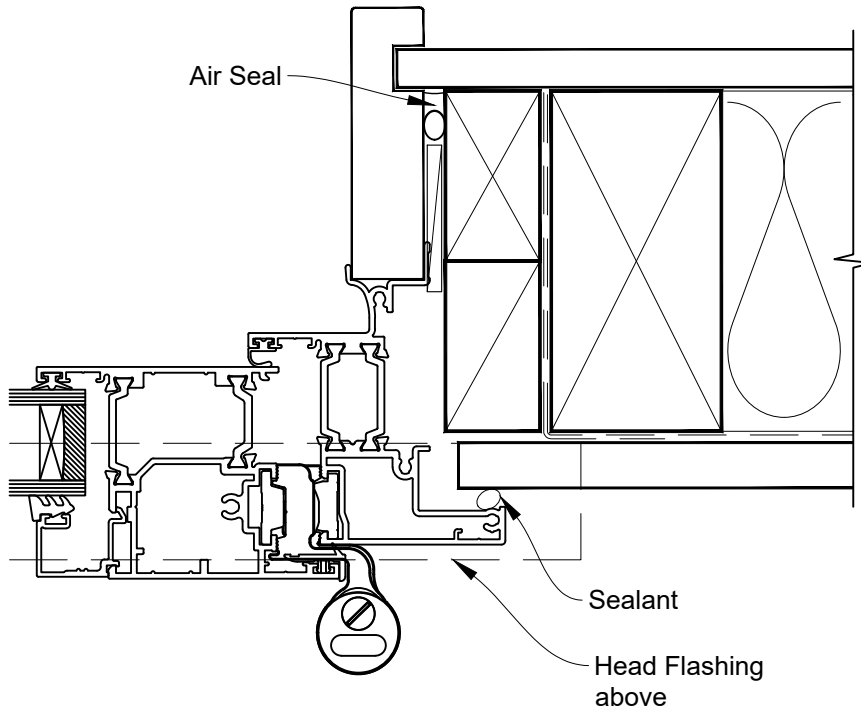

# INSTALLATION DETAIL - METRO THERMAL HEART HINGE DOOR OPEN OUT ON FLAT SHEET DIRECT FIXED CLADDING

Date: 01.03.23

Scale: 1:2

CAD Ref.: TMHOF5-DH

# INSTALLATION DETAIL - METRO THERMAL HEART HINGE DOOR OPEN OUT ON FLAT SHEET DIRECT FIXED CLADDING

Date: 01.03.23

Scale: 1:2

CAD Ref.: TMHOF5-DJ