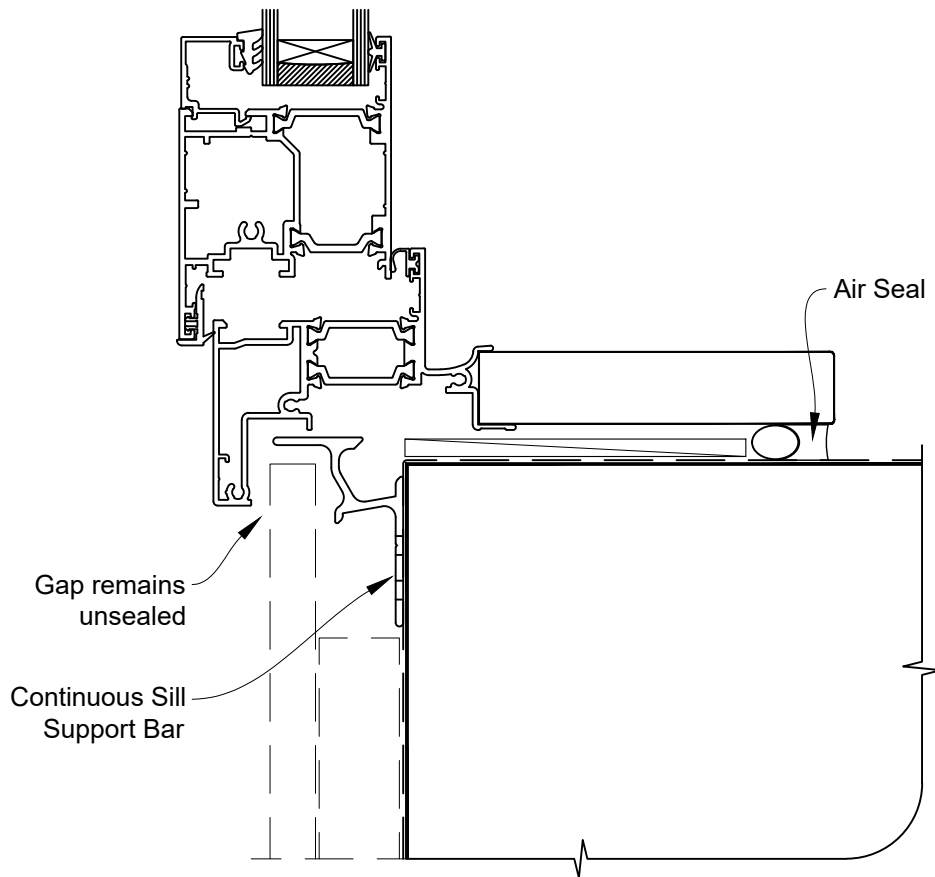

# INSTALLATION DETAIL - METRO THERMAL HEART HINGE DOOR OPEN OUT ON FLAT SHEET CAVITY CONSTRUCTION

Date: 01.03.23

Scale: 1:2

CAD Ref.: TMHOFS-CH

# INSTALLATION DETAIL - METRO THERMAL HEART HINGE DOOR OPEN OUT ON FLAT SHEET CAVITY CONSTRUCTION

Date: 01.03.23

Scale: 1:2

CAD Ref.: TMHOF5-CJ

# INSTALLATION DETAIL - METRO THERMAL HEART HINGE DOOR OPEN OUT ON FLAT SHEET CAVITY CONSTRUCTION

Date: 01.03.23

Scale: 1:2

CAD Ref.: TMHOF5-CS