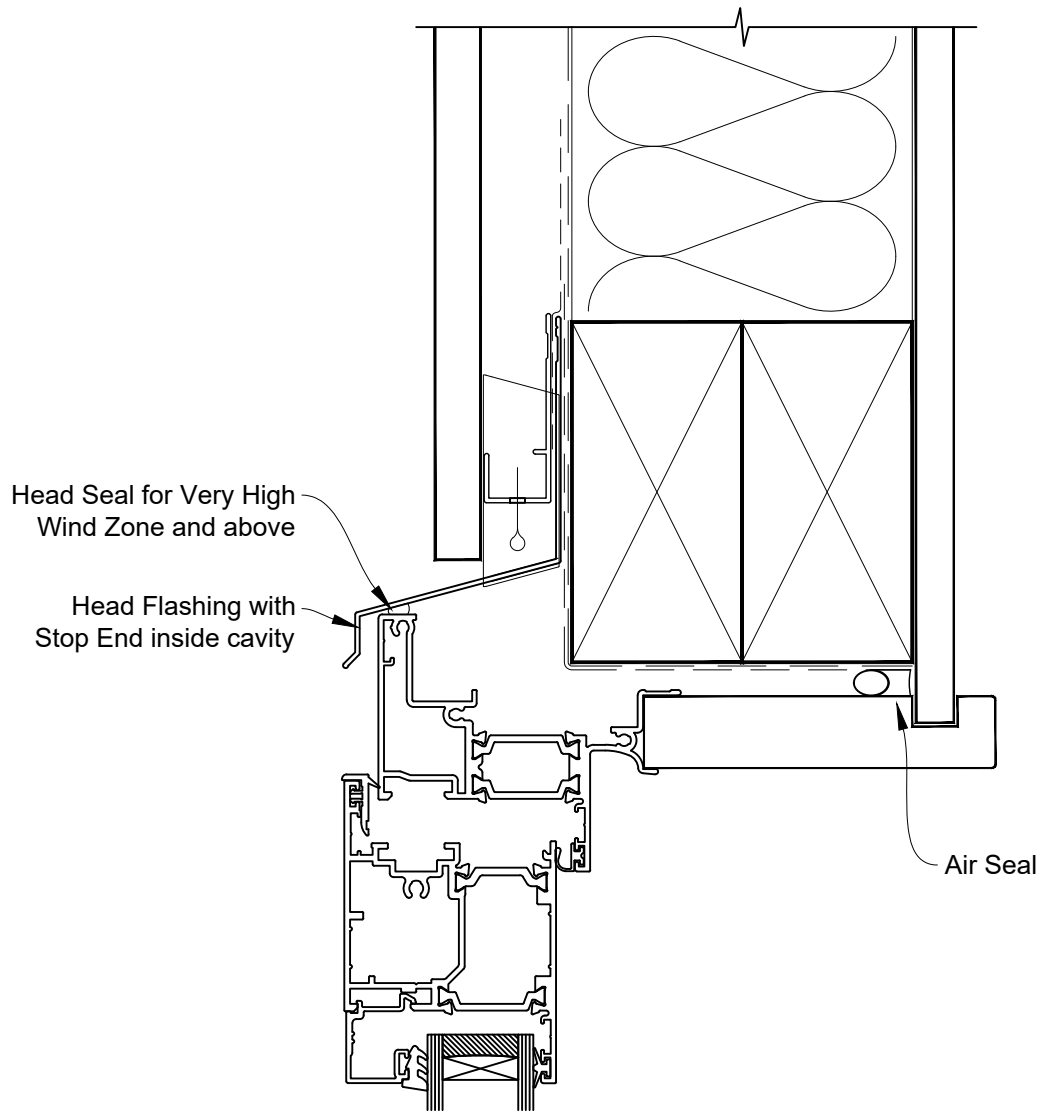

# INSTALLATION DETAIL - METRO THERMAL HEART HINGE DOOR OPEN OUT ON FLAT SHEET CAVITY CONSTRUCTION

Date: 01.03.23

Scale: 1:2

CAD Ref.: TMHOFS-CH

# INSTALLATION DETAIL - METRO THERMAL HEART HINGE DOOR OPEN OUT ON FLAT SHEET CAVITY CONSTRUCTION

Date: 01.03.23

Scale: 1:2

CAD Ref.: TMHOF5-CJ

# INSTALLATION DETAIL - METRO THERMAL HEART HINGE DOOR OPEN OUT ON FLAT SHEET CAVITY CONSTRUCTION

Date: 01.03.23

Scale: 1:2

CAD Ref.: TMHOF5-CS