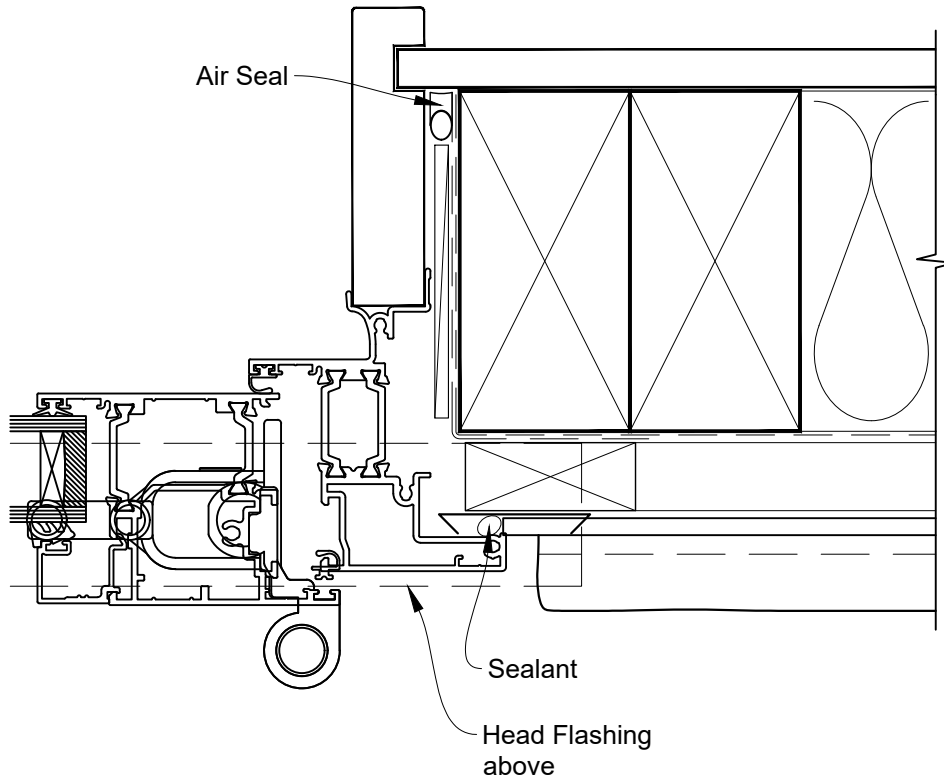

INSTALLATION DETAIL - METRO THERMAL HEART BIFOLD DOOR OPEN OUT ON STUCCO CAVITY CONSTRUCTION

Date: 01.03.23

Scale: 1:2

CAD Ref.: TMBDST-CH

INSTALLATION DETAIL - METRO THERMAL HEART BIFOLD DOOR OPEN OUT ON STUCCO CAVITY CONSTRUCTION

Date: 01.03.23

Scale: 1:2

CAD Ref.: TMBDST-CJ

INSTALLATION DETAIL - METRO THERMAL HEART BIFOLD DOOR OPEN OUT ON STUCCO CAVITY CONSTRUCTION

Date: 01.03.23

Scale: 1:2

CAD Ref.: TMBDST-CS