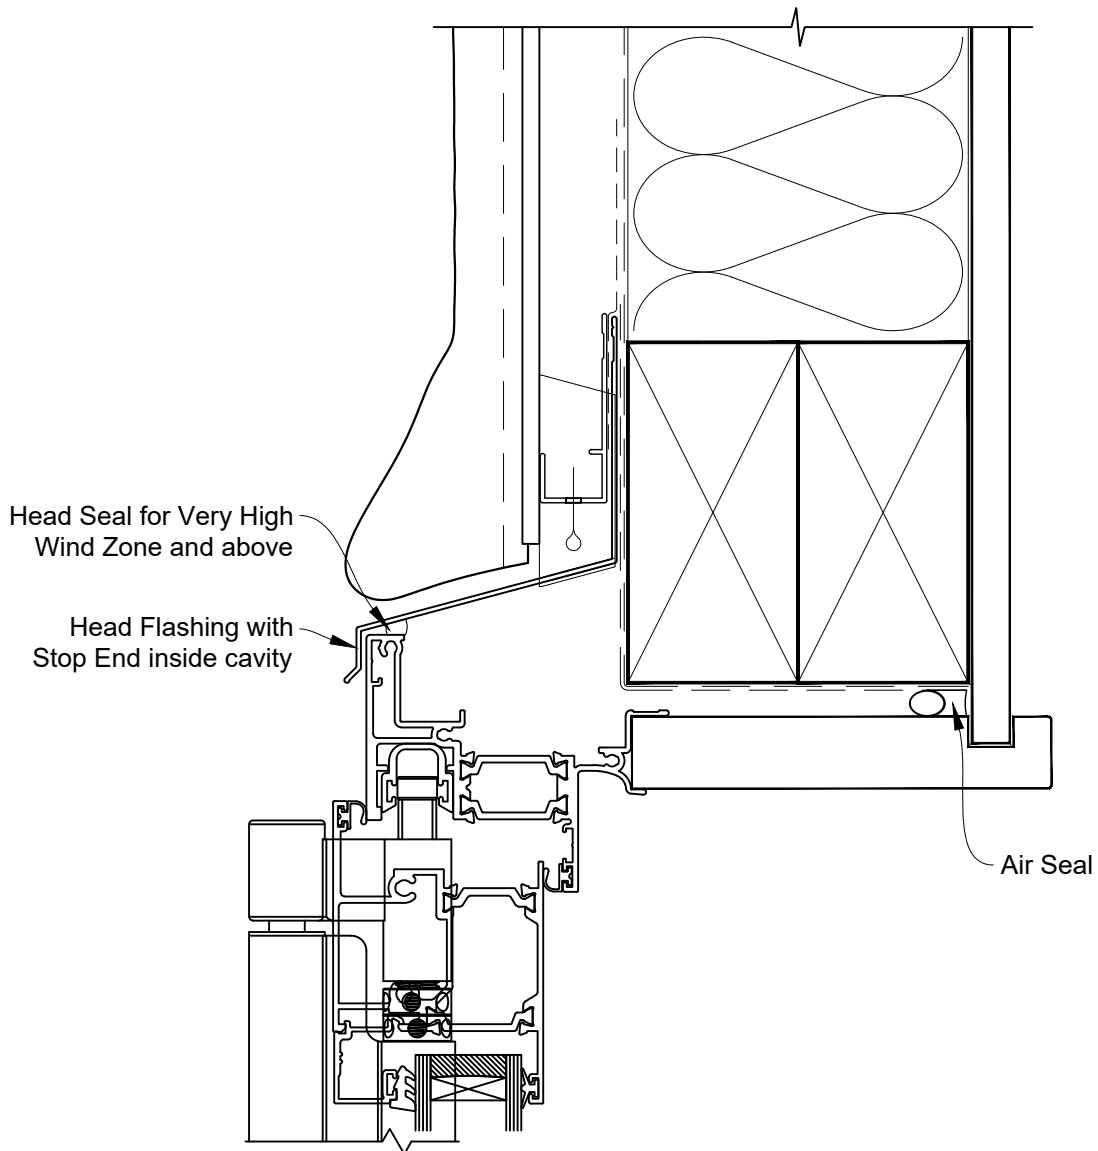

INSTALLATION DETAIL - METRO THERMAL HEART BIFOLD DOOR OPEN OUT ON STUCCO CAVITY CONSTRUCTION

Date: 01.03.23

Scale: 1:2

CAD Ref.: TMBDST-CH

INSTALLATION DETAIL - METRO THERMAL HEART BIFOLD DOOR OPEN OUT ON STUCCO CAVITY CONSTRUCTION

Date: 01.03.23

Scale: 1:2

CAD Ref.: TMBDST-CJ

INSTALLATION DETAIL - METRO THERMAL HEART BIFOLD DOOR OPEN OUT ON STUCCO CAVITY CONSTRUCTION

Date: 01.03.23

Scale: 1:2

CAD Ref.: TMBDST-CS