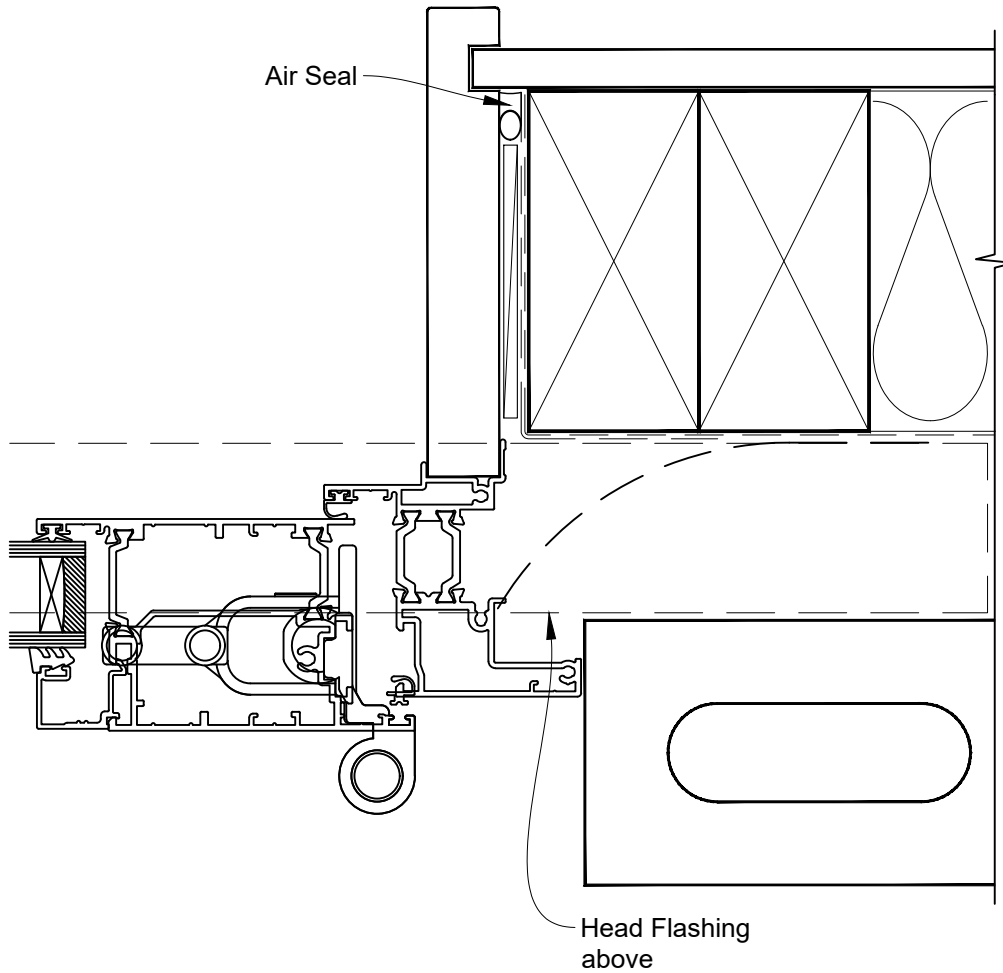

INSTALLATION DETAIL - RESIDENTIAL THERMAL HEART BIFOLD DOOR OPEN OUT ON BRICK VENEER CAVITY CONSTRUCTION

Date: 01.01.23

Scale: 1:2

CAD Ref.: TRBDBV-CH

INSTALLATION DETAIL - RESIDENTIAL THERMAL HEART BIFOLD DOOR OPEN OUT ON BRICK VENEER CAVITY CONSTRUCTION

Date: 01.01.23

Scale: 1:2

CAD Ref.: TRBDBV-CJ

INSTALLATION DETAIL - RESIDENTIAL THERMAL HEART BIFOLD DOOR OPEN OUT ON BRICK VENEER CAVITY CONSTRUCTION

Date: 01.01.23

Scale: 1:2

CAD Ref.: TRBDBV-CS