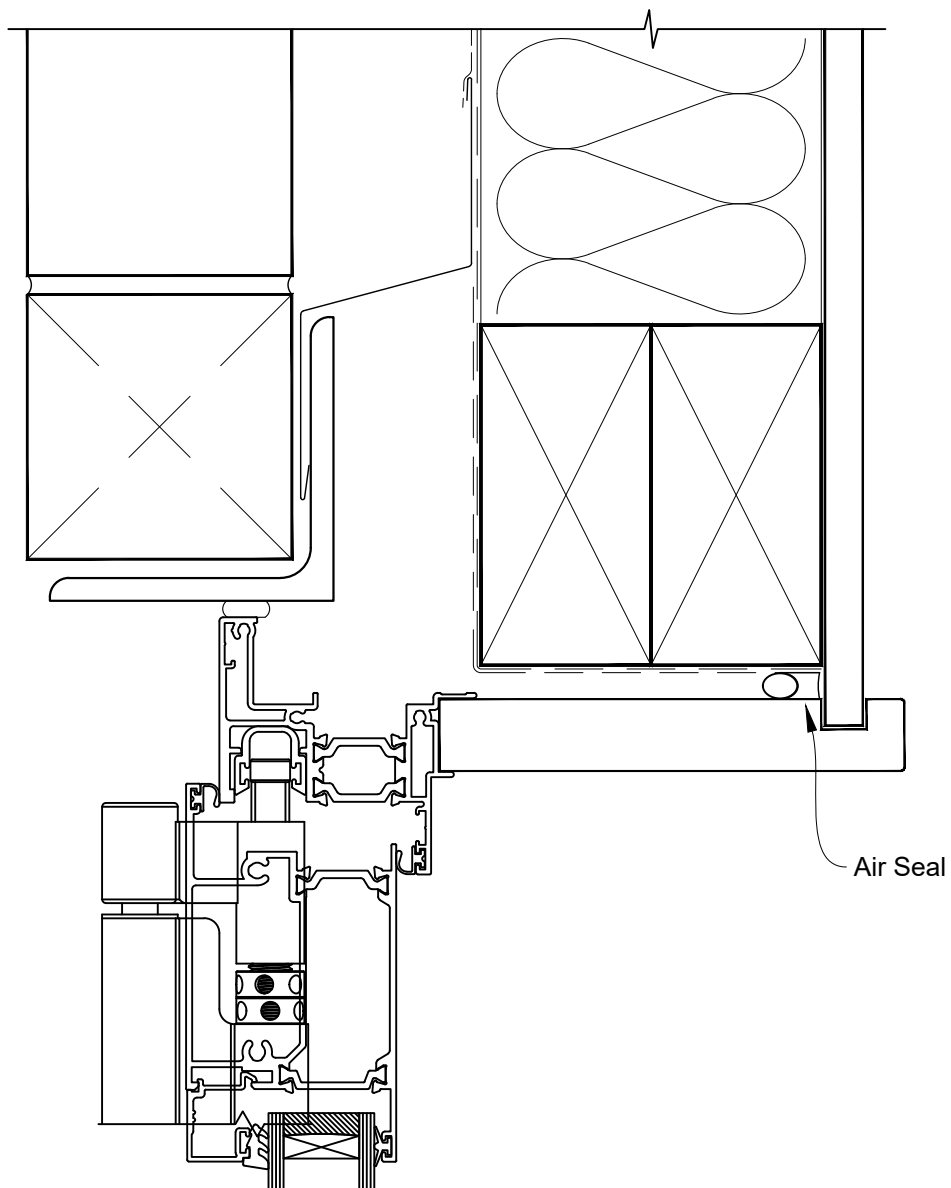

INSTALLATION DETAIL - RESIDENTIAL THERMAL HEART BIFOLD DOOR OPEN OUT ON BRICK VENEER CAVITY CONSTRUCTION

Date: 01.01.23

Scale: 1:2

CAD Ref.: TRBDBV-CH

INSTALLATION DETAIL - RESIDENTIAL THERMAL HEART BIFOLD DOOR OPEN OUT ON BRICK VENEER CAVITY CONSTRUCTION

Date: 01.01.23

Scale: 1:2

CAD Ref.: TRBDBV-CJ

INSTALLATION DETAIL - RESIDENTIAL THERMAL HEART BIFOLD DOOR OPEN OUT ON BRICK VENEER CAVITY CONSTRUCTION

Date: 01.01.23

Scale: 1:2

CAD Ref.: TRBDBV-CS