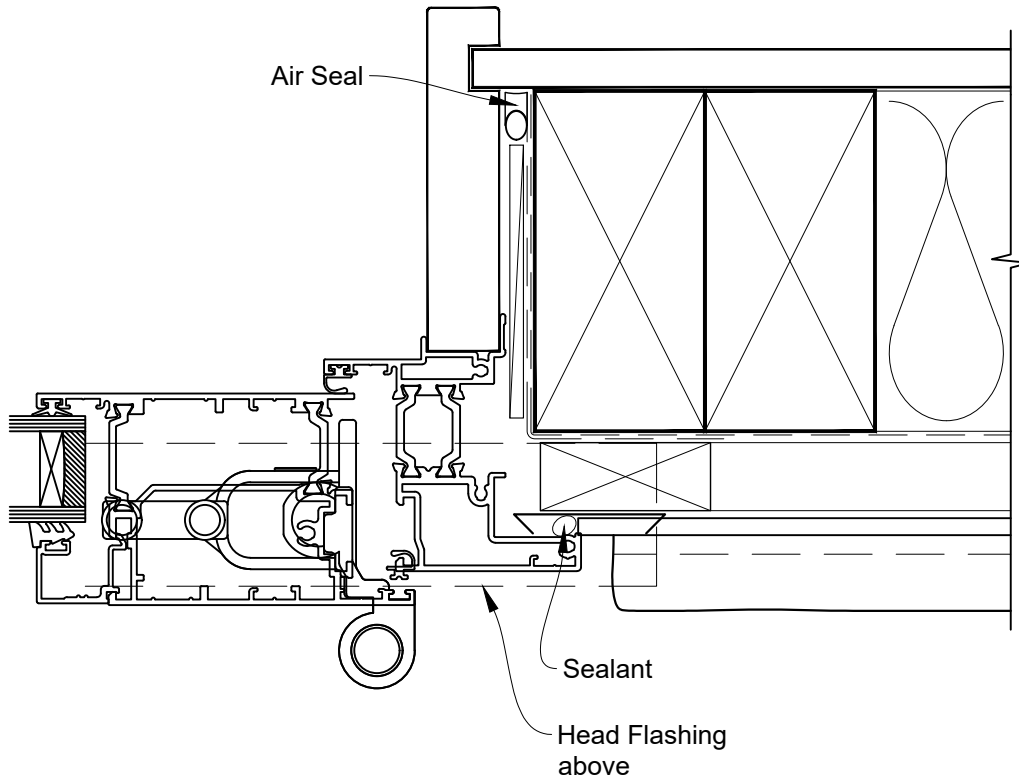

INSTALLATION DETAIL - RESIDENTIAL THERMAL HEART BIFOLD DOOR OPEN OUT ON STUCCO CAVITY CONSTRUCTION

Date: 01.01.23

Scale: 1:2

CAD Ref.: TRBDST-CH

INSTALLATION DETAIL - RESIDENTIAL THERMAL HEART BIFOLD DOOR OPEN OUT ON STUCCO CAVITY CONSTRUCTION

Date: 01.01.23

Scale: 1:2

CAD Ref.: TRBDST-CJ

INSTALLATION DETAIL - RESIDENTIAL THERMAL HEART BIFOLD DOOR OPEN OUT ON STUCCO CAVITY CONSTRUCTION

Date: 01.01.23

Scale: 1:2

CAD Ref.: TRBDST-CS