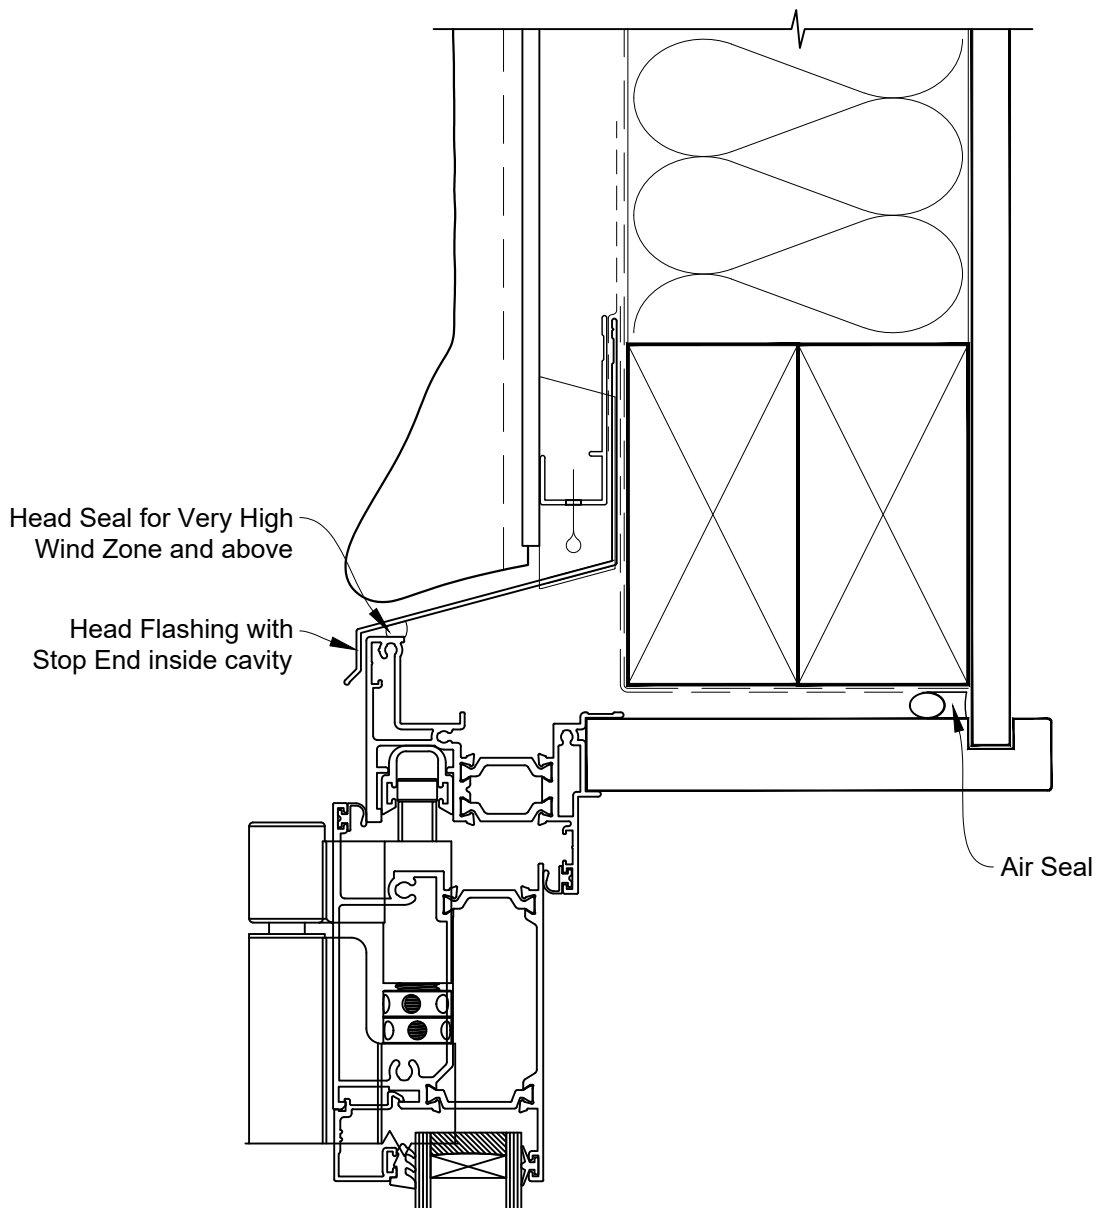

INSTALLATION DETAIL - RESIDENTIAL THERMAL HEART BIFOLD DOOR OPEN OUT ON STUCCO CAVITY CONSTRUCTION

Date: 01.01.23

Scale: 1:2

CAD Ref.: TRBDST-CH

INSTALLATION DETAIL - RESIDENTIAL THERMAL HEART BIFOLD DOOR OPEN OUT ON STUCCO CAVITY CONSTRUCTION

Date: 01.01.23

Scale: 1:2

CAD Ref.: TRBDST-CJ

INSTALLATION DETAIL - RESIDENTIAL THERMAL HEART BIFOLD DOOR OPEN OUT ON STUCCO CAVITY CONSTRUCTION

Date: 01.01.23

Scale: 1:2

CAD Ref.: TRBDST-CS