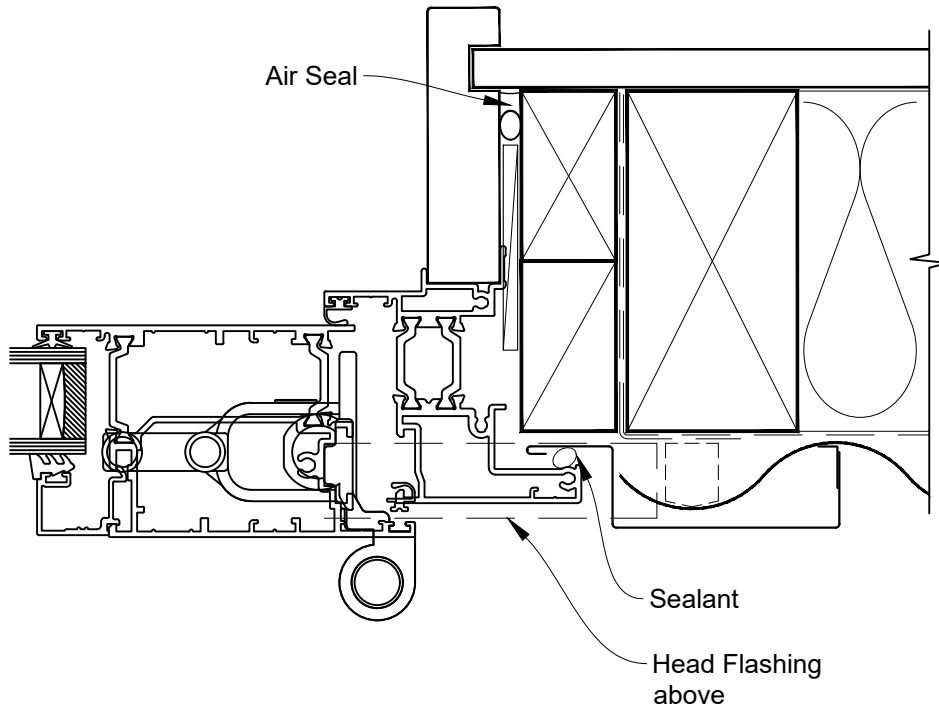

# INSTALLATION DETAIL - RESIDENTIAL THERMAL HEART BIFOLD DOOR OPEN OUT ON PROFILE METAL CAVITY CONSTRUCTION

Date: 01.01.23

Scale: 1:2

CAD Ref.: TRBDPM-CS

# INSTALLATION DETAIL - RESIDENTIAL THERMAL HEART BIFOLD DOOR OPEN OUT ON PROFILE METAL DIRECT FIXED CLADDING

Date: 01.01.23

Scale: 1:2

CAD Ref.: TRBDPM-DH

# INSTALLATION DETAIL - RESIDENTIAL THERMAL HEART BIFOLD DOOR OPEN OUT ON PROFILE METAL DIRECT FIXED CLADDING

Date: 01.01.23

Scale: 1:2

CAD Ref.: TRBDPM-DJ