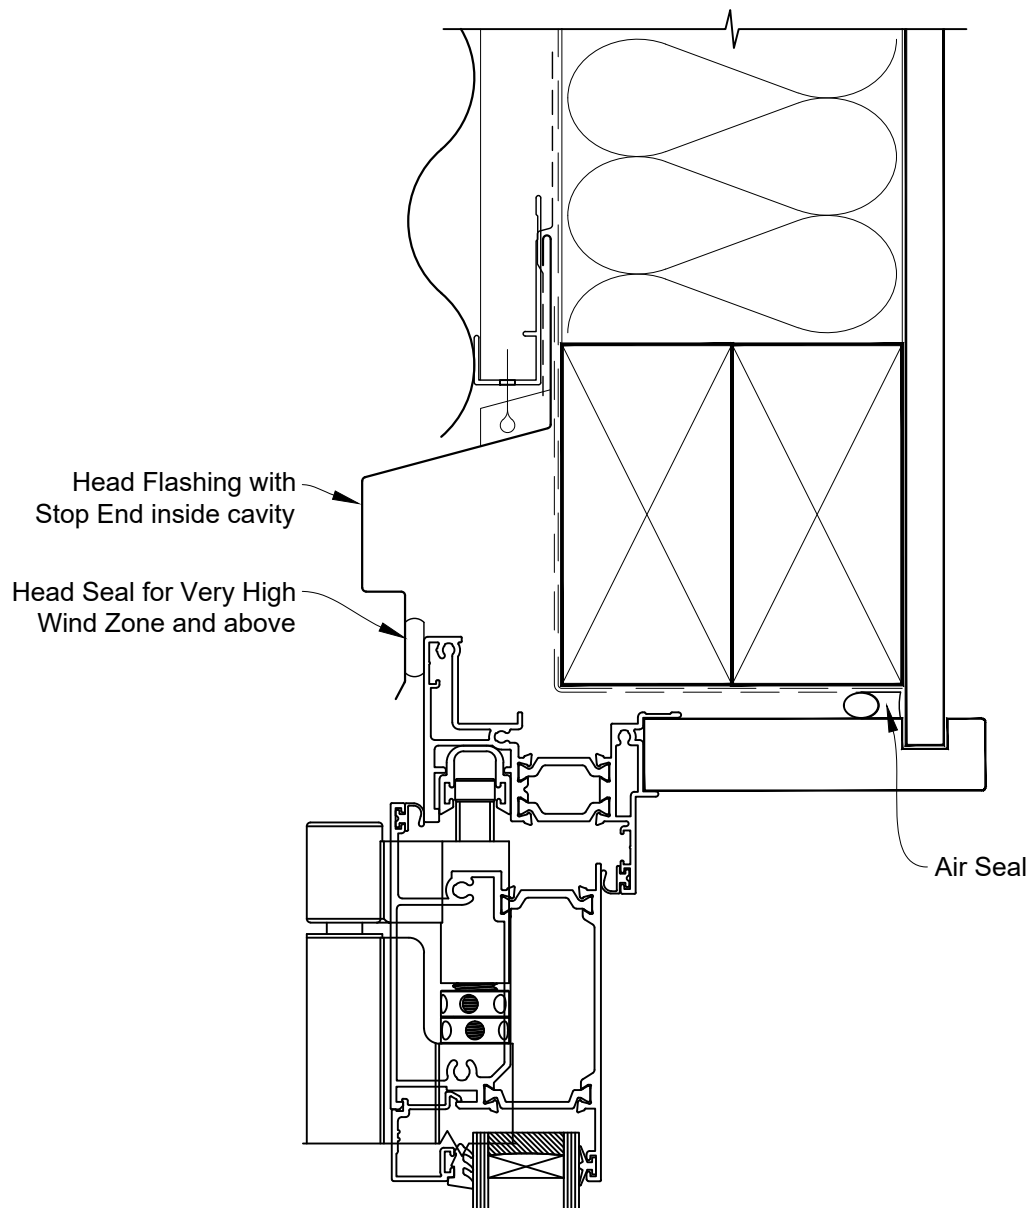

# INSTALLATION DETAIL - RESIDENTIAL THERMAL HEART BIFOLD DOOR OPEN OUT ON PROFILE METAL CAVITY CONSTRUCTION

Date: 01.01.23

Scale: 1:2

CAD Ref.: TRBDPM-CH

# INSTALLATION DETAIL - RESIDENTIAL THERMAL HEART BIFOLD DOOR OPEN OUT ON PROFILE METAL CAVITY CONSTRUCTION

Date: 01.01.23

Scale: 1:2

CAD Ref.: TRBDPM-CJ