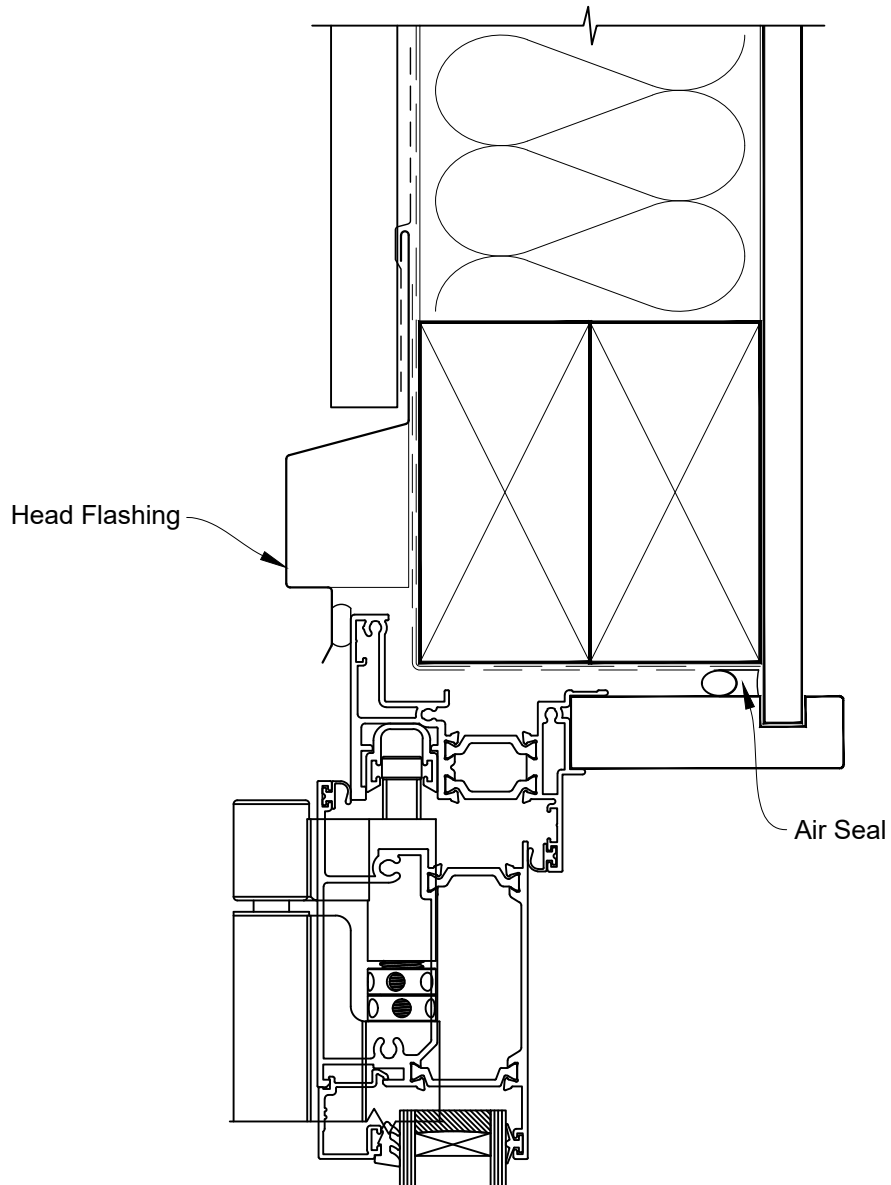

# INSTALLATION DETAIL - RESIDENTIAL THERMAL HEART BIFOLD DOOR OPEN OUT ON PROFILE METAL CAVITY CONSTRUCTION

Date: 01.01.23

Scale: 1:2

CAD Ref.: TRBDPM-CJ

# INSTALLATION DETAIL - RESIDENTIAL THERMAL HEART BIFOLD DOOR OPEN OUT ON PROFILE METAL CAVITY CONSTRUCTION

Date: 01.01.23

Scale: 1:2

CAD Ref.: TRBDPM-CS

# INSTALLATION DETAIL - RESIDENTIAL THERMAL HEART BIFOLD DOOR OPEN OUT ON PROFILE METAL DIRECT FIXED CLADDING

Date: 01.01.23

Scale: 1:2

CAD Ref.: TRBDPM-DH