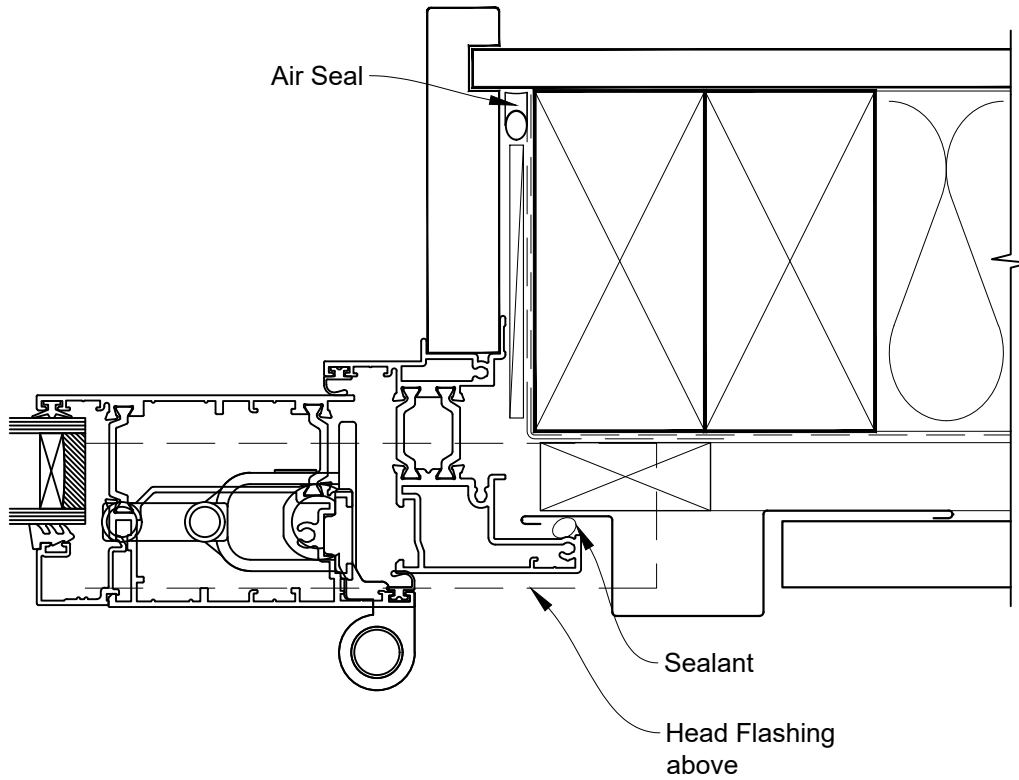

# INSTALLATION DETAIL - RESIDENTIAL THERMAL HEART BIFOLD DOOR OPEN OUT ON PROFILE METAL CAVITY CONSTRUCTION

Date: 01.01.23

Scale: 1:2

CAD Ref.: TRBDPM-CH

# INSTALLATION DETAIL - RESIDENTIAL THERMAL HEART BIFOLD DOOR OPEN OUT ON PROFILE METAL CAVITY CONSTRUCTION

Date: 01.01.23

Scale: 1:2

CAD Ref.: TRBDPM-CJ

# INSTALLATION DETAIL - RESIDENTIAL THERMAL HEART BIFOLD DOOR OPEN OUT ON PROFILE METAL CAVITY CONSTRUCTION

Date: 01.01.23

Scale: 1:2

CAD Ref.: TRBDPM-CS