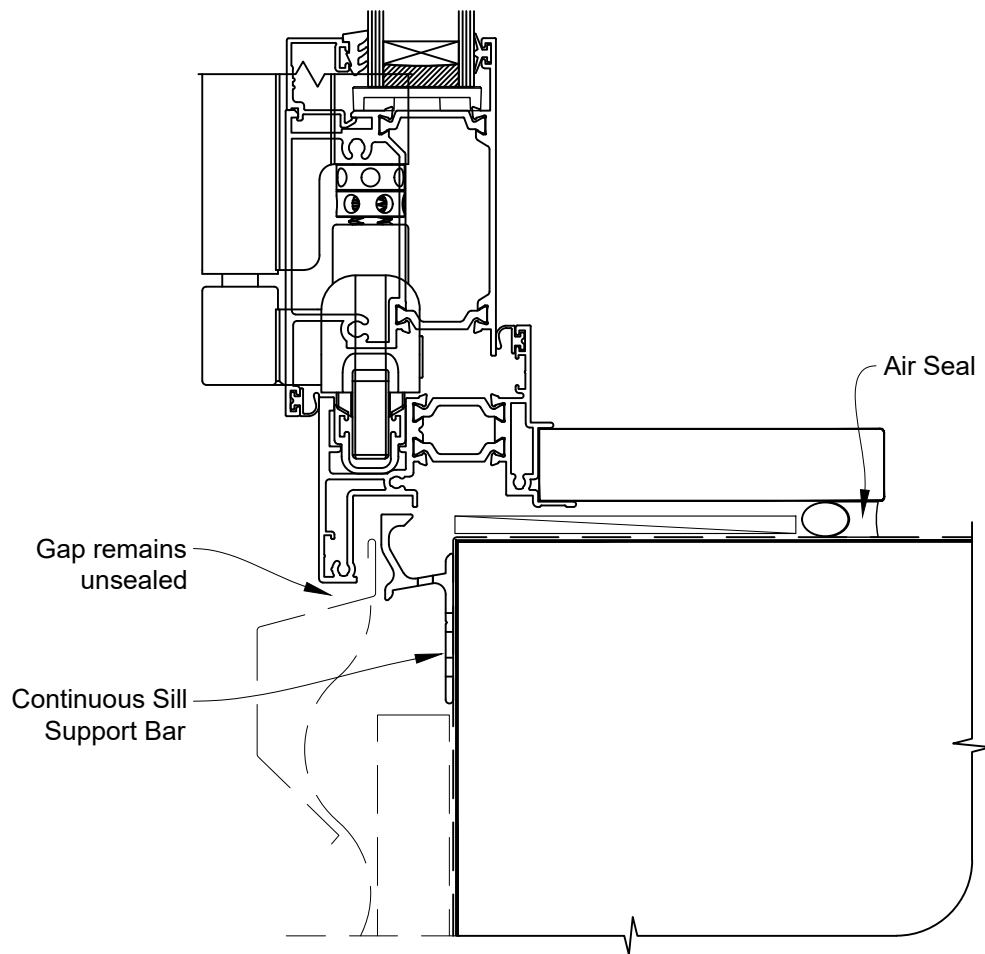

# INSTALLATION DETAIL - RESIDENTIAL THERMAL HEART BIFOLD DOOR OPEN OUT ON PROFILE METAL CAVITY CONSTRUCTION

Date: 01.01.23

Scale: 1:2

CAD Ref.: TRBDPM-CH

# INSTALLATION DETAIL - RESIDENTIAL THERMAL HEART BIFOLD DOOR OPEN OUT ON PROFILE METAL CAVITY CONSTRUCTION

Date: 01.01.23

Scale: 1:2

CAD Ref.: TRBDPM-CJ

# INSTALLATION DETAIL - RESIDENTIAL THERMAL HEART BIFOLD DOOR OPEN OUT ON PROFILE METAL CAVITY CONSTRUCTION

Date: 01.01.23

Scale: 1:2

CAD Ref.: TRBDPM-CS