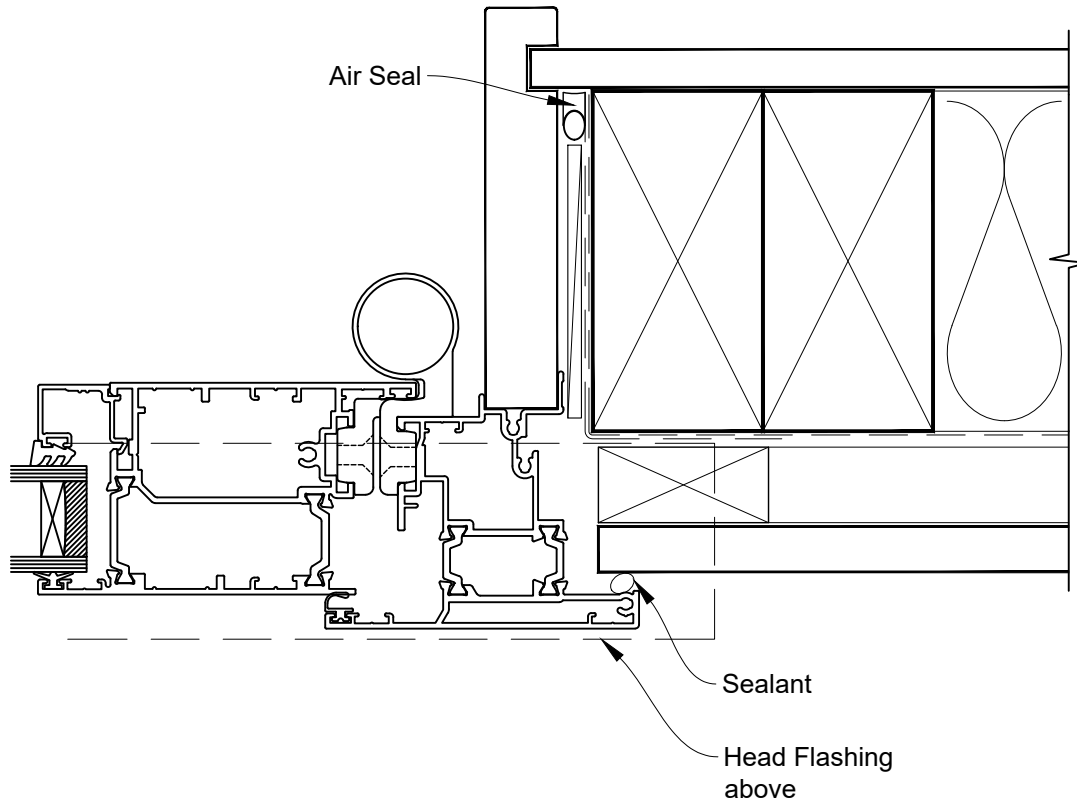

INSTALLATION DETAIL - RESIDENTIAL THERMAL HEART HINGE DOOR OPEN IN ON FLAT SHEET CAVITY CONSTRUCTION

Date: 01.01.23

Scale: 1:2

CAD Ref.: TRHIFS-CH

INSTALLATION DETAIL - RESIDENTIAL THERMAL HEART HINGE DOOR OPEN IN ON FLAT SHEET CAVITY CONSTRUCTION

Date: 01.01.23

Scale: 1:2

CAD Ref.: TRHIFS-CJ

INSTALLATION DETAIL - RESIDENTIAL THERMAL HEART HINGE DOOR OPEN IN ON FLAT SHEET CAVITY CONSTRUCTION

Date: 01.01.23

Scale: 1:2

CAD Ref.: TRHIFS-CS

**INSTALLATION DETAIL - RESIDENTIAL THERMAL HEART
HINGE DOOR OPEN IN ON FLAT SHEET
DIRECT FIXED CLADDING**