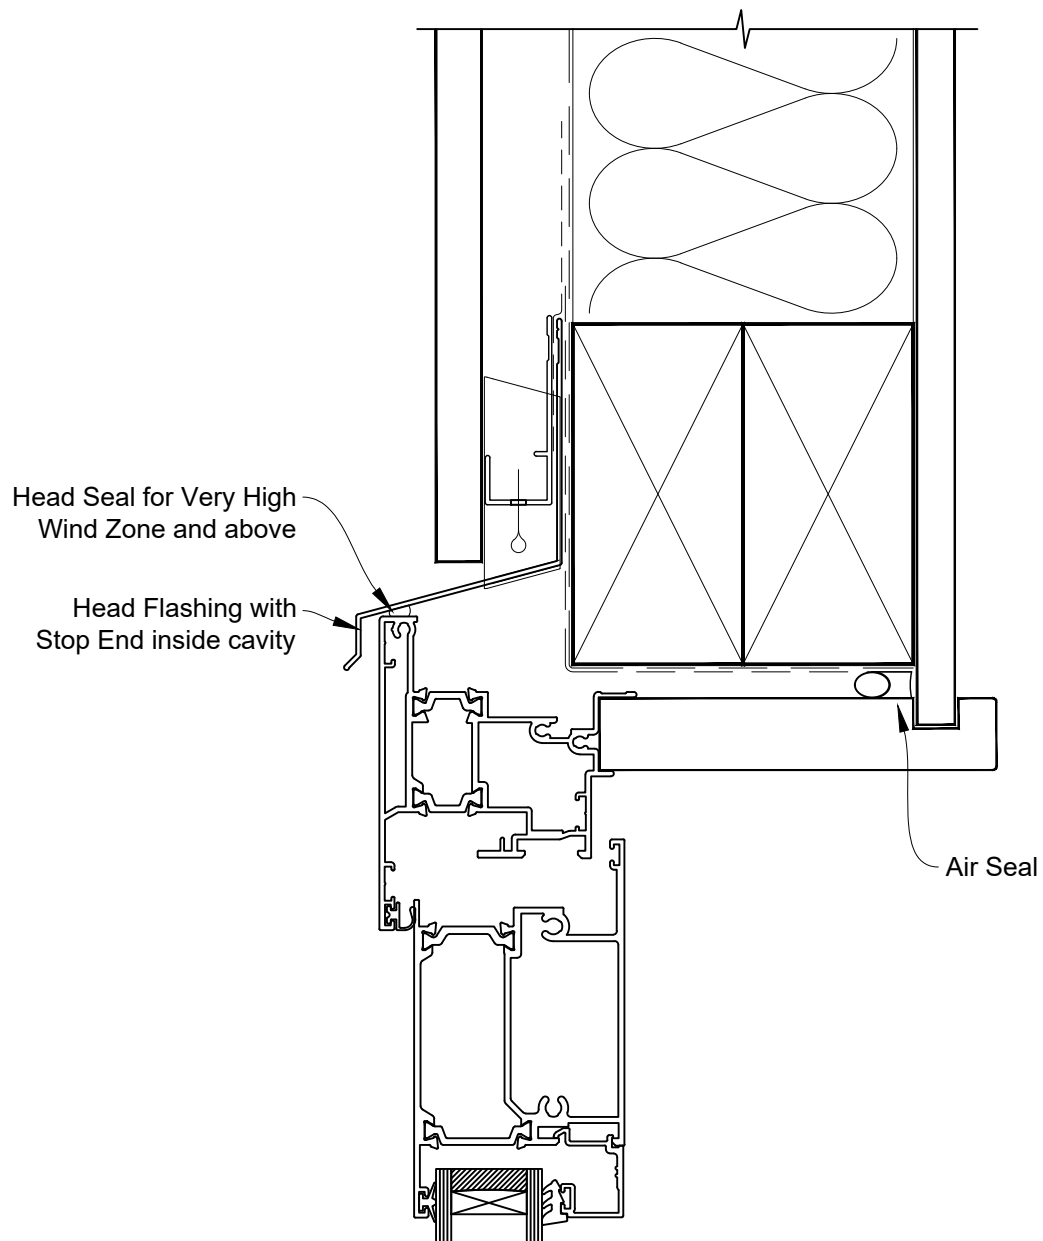

INSTALLATION DETAIL - RESIDENTIAL THERMAL HEART HINGE DOOR OPEN IN ON FLAT SHEET CAVITY CONSTRUCTION

Date: 01.01.23

Scale: 1:2

CAD Ref.: TRHIFS-CH

INSTALLATION DETAIL - RESIDENTIAL THERMAL HEART HINGE DOOR OPEN IN ON FLAT SHEET CAVITY CONSTRUCTION

Date: 01.01.23

Scale: 1:2

CAD Ref.: TRHIFS-CJ

INSTALLATION DETAIL - RESIDENTIAL THERMAL HEART HINGE DOOR OPEN IN ON FLAT SHEET CAVITY CONSTRUCTION

Date: 01.01.23

Scale: 1:2

CAD Ref.: TRHIFS-CS

**INSTALLATION DETAIL - RESIDENTIAL THERMAL HEART
HINGE DOOR OPEN IN ON FLAT SHEET
DIRECT FIXED CLADDING**