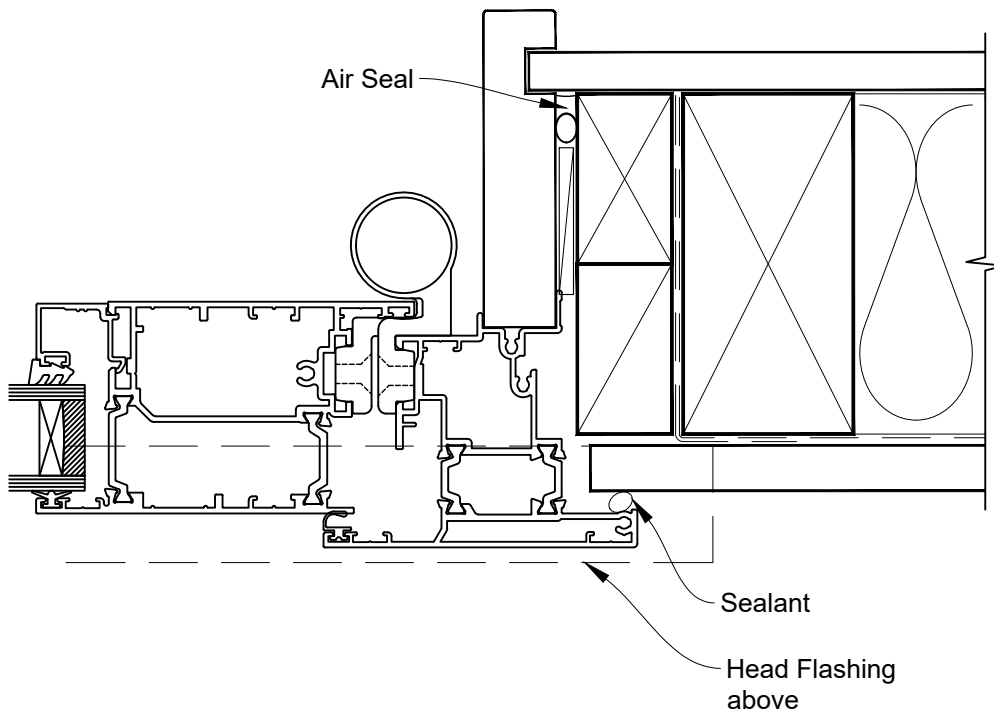

Date: 01.01.23

Scale: 1:2

CAD Ref.: TRHIFS-DH

INSTALLATION DETAIL - RESIDENTIAL THERMAL HEART HINGE DOOR OPEN IN ON FLAT SHEET DIRECT FIXED CLADDING

Date: 01.01.23

Scale: 1:2

CAD Ref.: TRHIFS-DJ

INSTALLATION DETAIL - RESIDENTIAL THERMAL HEART HINGE DOOR OPEN IN ON FLAT SHEET DIRECT FIXED CLADDING