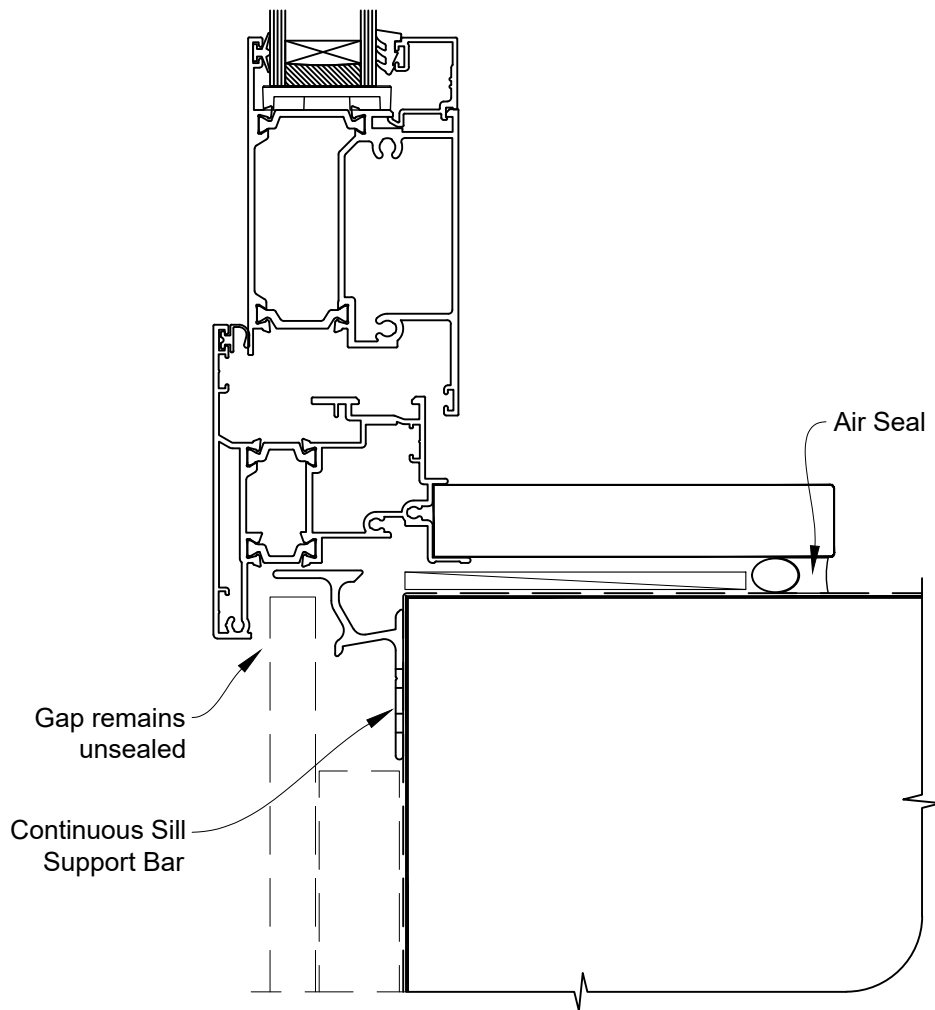

INSTALLATION DETAIL - RESIDENTIAL THERMAL HEART HINGE DOOR OPEN IN ON FLAT SHEET CAVITY CONSTRUCTION

Date: 01.01.23

Scale: 1:2

CAD Ref.: TRHIFS-CH

INSTALLATION DETAIL - RESIDENTIAL THERMAL HEART HINGE DOOR OPEN IN ON FLAT SHEET CAVITY CONSTRUCTION

Date: 01.01.23

Scale: 1:2

CAD Ref.: TRHIFS-CJ

INSTALLATION DETAIL - RESIDENTIAL THERMAL HEART HINGE DOOR OPEN IN ON FLAT SHEET CAVITY CONSTRUCTION

Date: 01.01.23

Scale: 1:2

CAD Ref.: TRHIFS-CS

**INSTALLATION DETAIL - RESIDENTIAL THERMAL HEART
HINGE DOOR OPEN IN ON FLAT SHEET
DIRECT FIXED CLADDING**