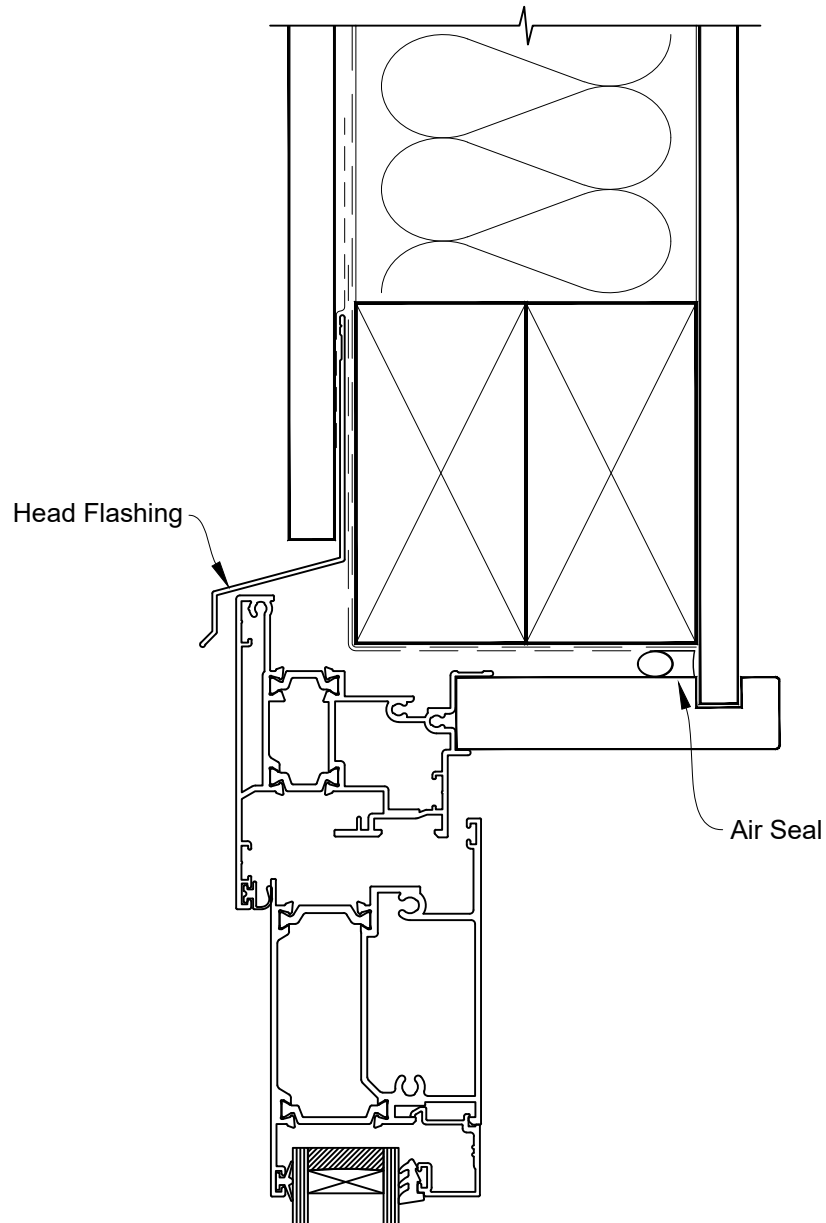

INSTALLATION DETAIL - RESIDENTIAL THERMAL HEART HINGE DOOR OPEN IN ON FLAT SHEET CAVITY CONSTRUCTION

Date: 01.01.23

Scale: 1:2

CAD Ref.: TRHIFS-CH

INSTALLATION DETAIL - RESIDENTIAL THERMAL HEART HINGE DOOR OPEN IN ON FLAT SHEET CAVITY CONSTRUCTION

Date: 01.01.23

Scale: 1:2

CAD Ref.: TRHIFS-CJ

INSTALLATION DETAIL - RESIDENTIAL THERMAL HEART HINGE DOOR OPEN IN ON FLAT SHEET CAVITY CONSTRUCTION

Date: 01.01.23

Scale: 1:2

CAD Ref.: TRHIFS-CS

**INSTALLATION DETAIL - RESIDENTIAL THERMAL HEART
HINGE DOOR OPEN IN ON FLAT SHEET
DIRECT FIXED CLADDING**

Date: 01.01.23

Scale: 1:2

CAD Ref.: TRHIFS-DH

INSTALLATION DETAIL - RESIDENTIAL THERMAL HEART HINGE DOOR OPEN IN ON FLAT SHEET DIRECT FIXED CLADDING

Date: 01.01.23

Scale: 1:2

CAD Ref.: TRHIFS-DJ

INSTALLATION DETAIL - RESIDENTIAL THERMAL HEART HINGE DOOR OPEN IN ON FLAT SHEET DIRECT FIXED CLADDING