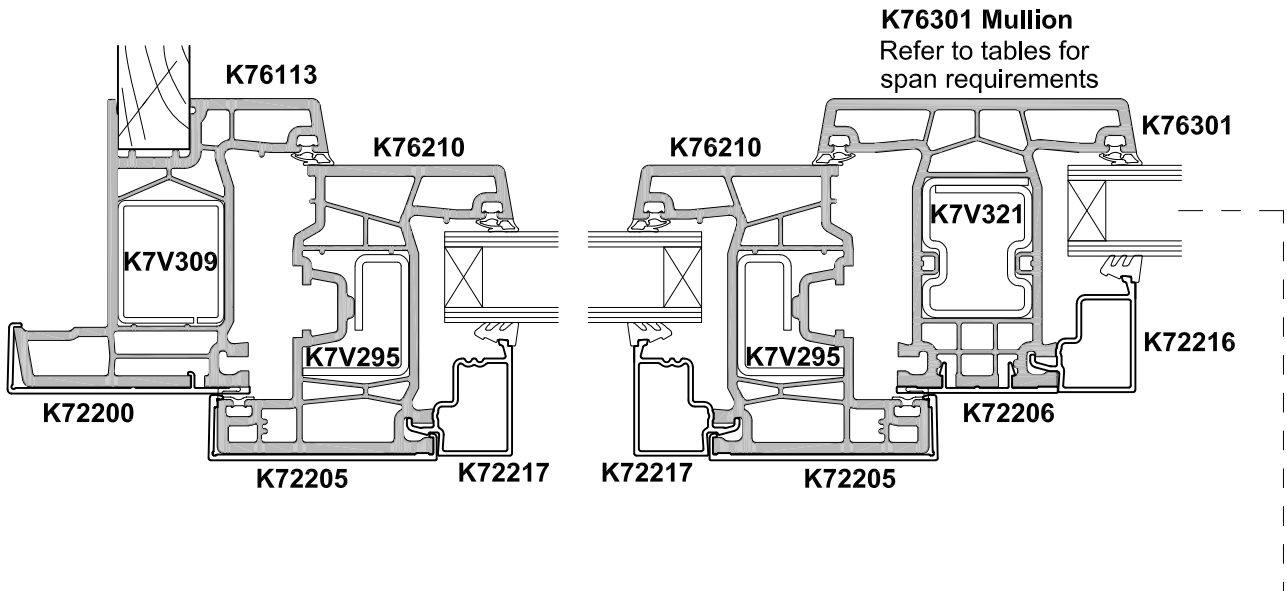

KLIMA SERIES ALUCLIP, CASEMENT WINDOW HORIZONTAL DETAILS, SASH OPEN OUT CROSS SECTION

Cad Ref. AKAW07-0 Scale 1:2 Date 01.06.20

CHAIR FRAME OPTION

SECTION A-A