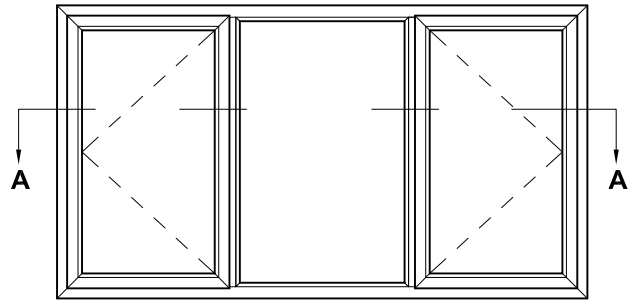

KLIMA SERIES ALUCLIP, CASEMENT WINDOW HORIZONTAL DETAILS, SASH OPEN OUT CROSS SECTION

Cad Ref. AKAW07-0 Scale 1:2 Date 01.06.20

CHAIR FRAME OPTION

SECTION A-A