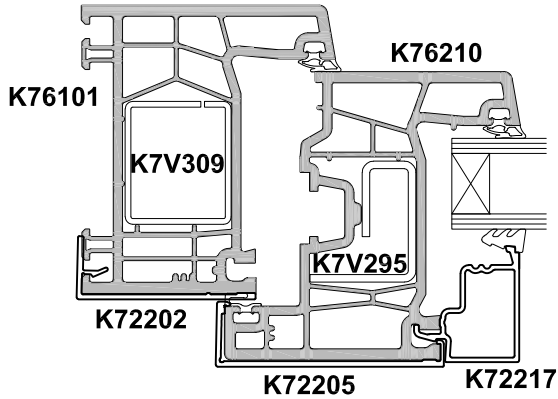

KLIMA SERIES ALUCLIP, CASEMENT WINDOW HORIZONTAL DETAILS, SASH OPEN OUT CROSS SECTION

Cad Ref. AKAW07-0 Scale 1:2 Date 01.06.20

CHAIR FRAME OPTION

SECTION A-A