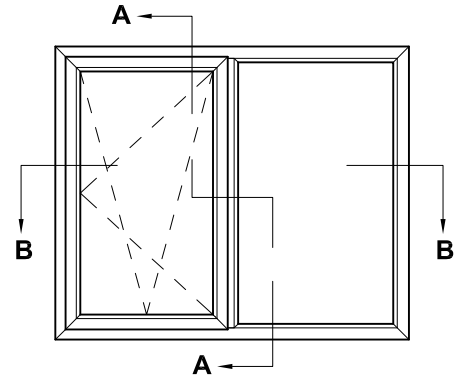

KLIMA SERIES ALUCLIP AWNING WINDOW, TILT AND TURN CROSS SECTION

Cad Ref. AKAW06-0 Scale 1:2 Date 01.06.20

SECTION A-A

SECTION B-B