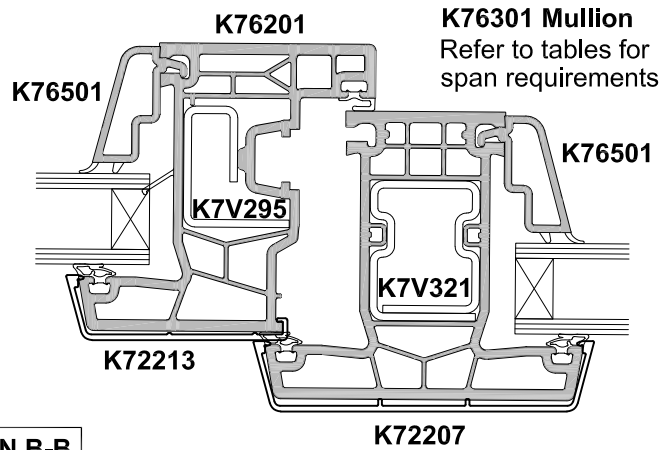

KLIMA SERIES ALUCLIP AWNING WINDOW, TILT AND TURN CROSS SECTION

Cad Ref. AKAW06-0 Scale 1:2 Date 01.06.20

SECTION A-A

SECTION B-B