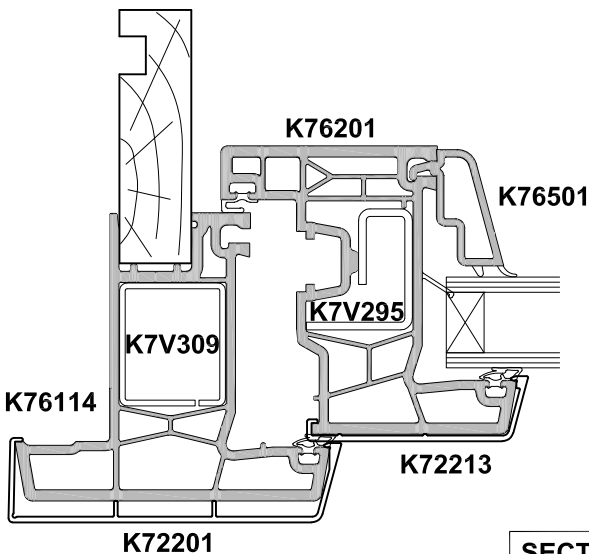

KLIMA SERIES ALUCLIP AWNING WINDOW, TILT AND TURN CROSS SECTION

Cad Ref. AKAW06-0 Scale 1:2 Date 01.06.20

SECTION A-A

SECTION B-B