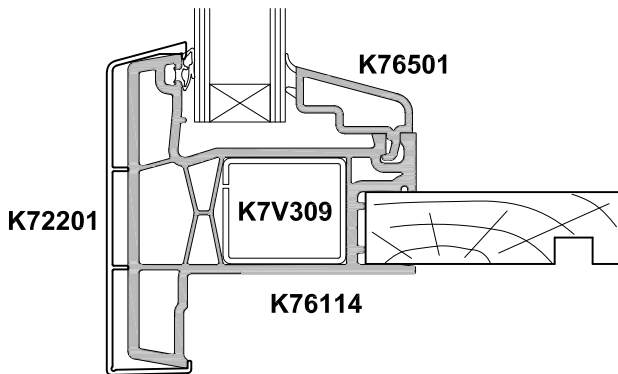

KLIMA SERIES ALUCLIP AWNING WINDOW, TILT AND TURN CROSS SECTION

Cad Ref. AKAW06-0 Scale 1:2 Date 01.06.20

SECTION A-A

SECTION B-B