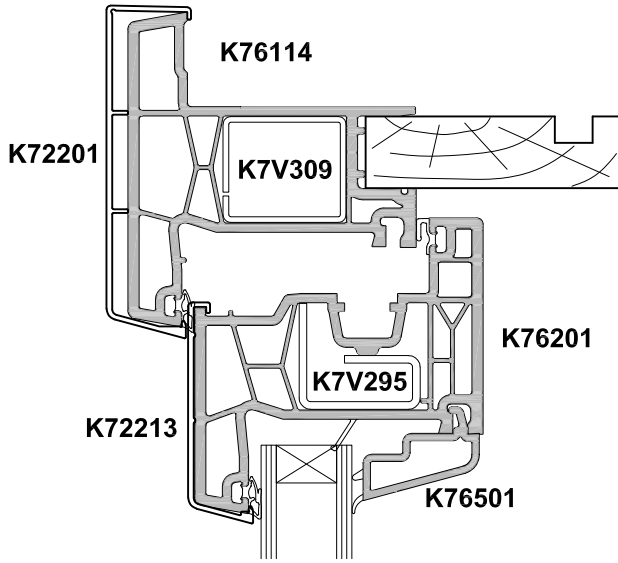

KLIMA SERIES ALUCLIP AWNING WINDOW, TILT AND TURN CROSS SECTION

Cad Ref. AKAW06-0 Scale 1:2 Date 01.06.20

SECTION A-A

SECTION B-B