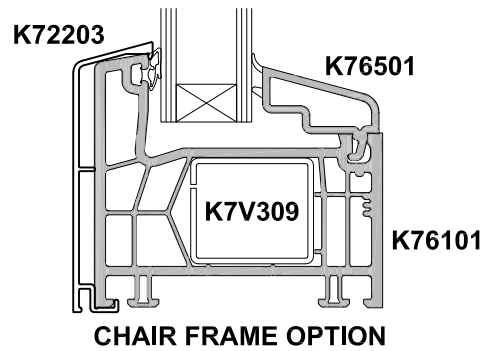

KLIMA SERIES ALUCLIP AWNING WINDOW, TILT AND TURN CROSS SECTION

Cad Ref. AKAW06-0 Scale 1:2 Date 01.06.20

SECTION A-A

SECTION B-B