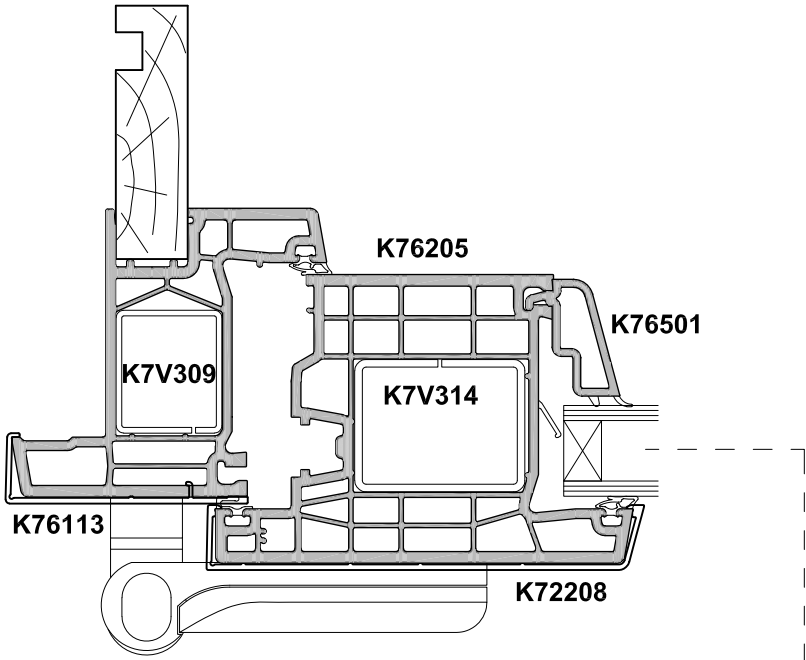

KLIMA SERIES ALUCLIP FRENCH DOOR, OPEN OUT AND OPEN IN CROSS SECTION

Cad Ref. AKHD07-0 Scale 1:2 Date 28.09.21

SECTION A-A