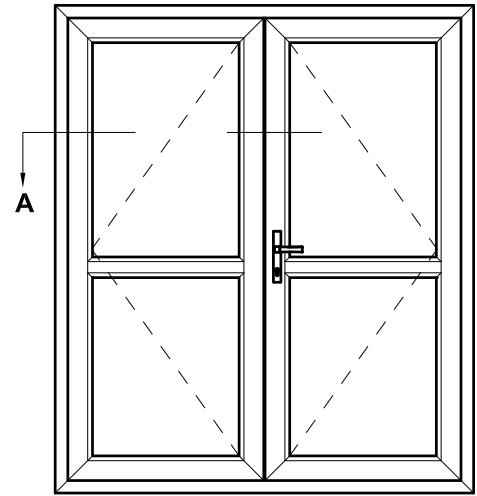

KLIMA SERIES ALUCLIP FRENCH DOOR, OPEN OUT AND OPEN IN CROSS SECTION

Cad Ref. AKHD07-0 Scale 1:2 Date 28.09.21

SECTION A-A