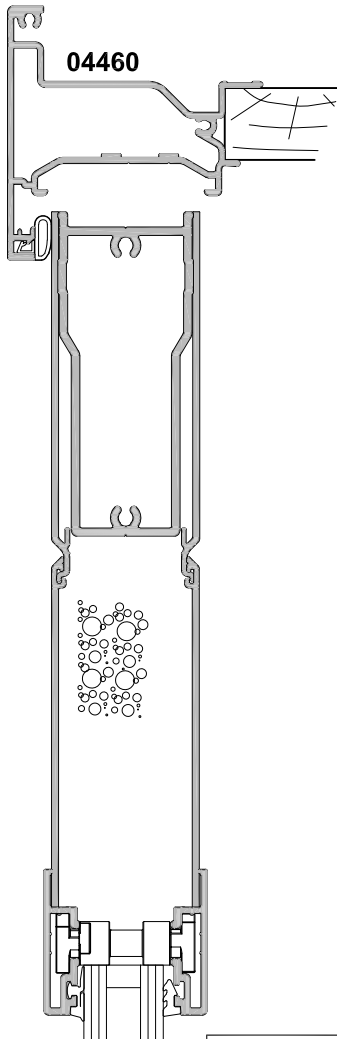

AQUILA ENTRANCE DOOR SOLID CORE PANELS CROSS SECTION

Cad Ref. AAQD01-0 Scale 1:2 Date 18.11.19

SECTION A-A

SECTION B-B

04460