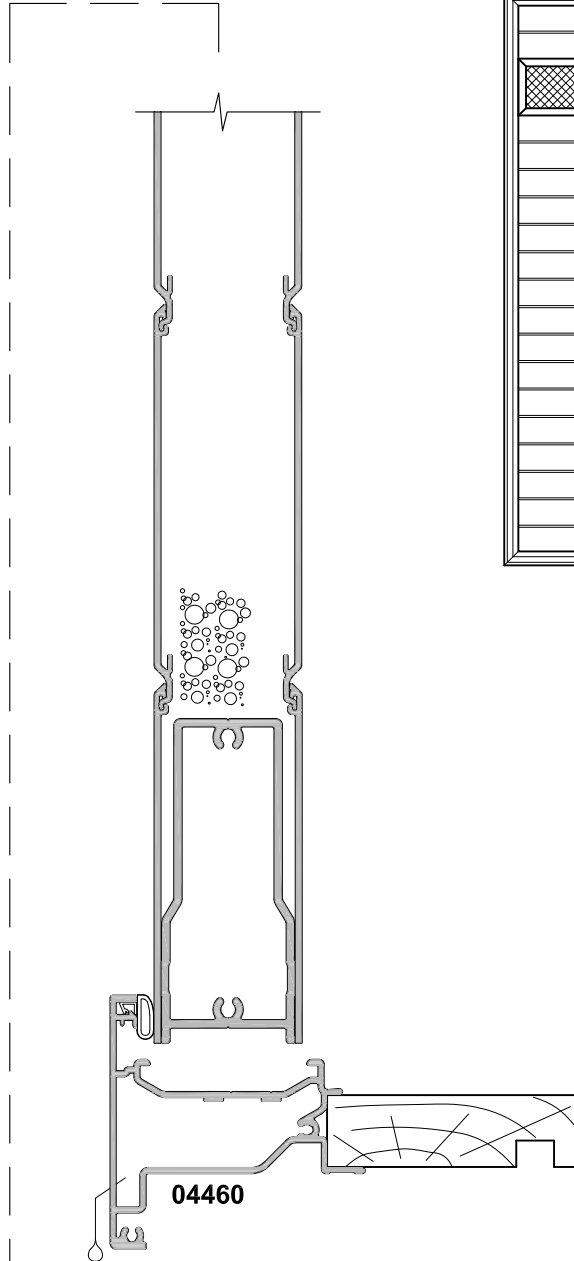

AQUILA ENTRANCE DOOR SOLID CORE PANELS CROSS SECTION

Cad Ref. AAQD01-0 Scale 1:2 Date 18.11.19

SECTION A-A

SECTION B-B

04460