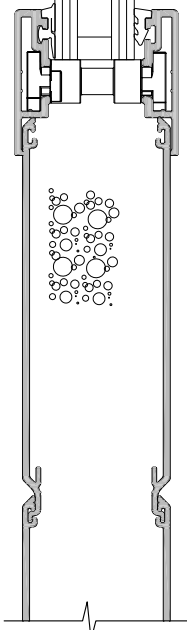

AQUILA ENTRANCE DOOR SOLID CORE PANELS CROSS SECTION

Cad Ref. AAQD01-0 Scale 1:2 Date 18.11.19

SECTION A-A

SECTION B-B

04460