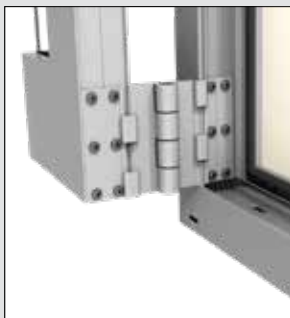

Hinged door frame - open-out.

## Key Features

- Rebated meeting stiles give a flush appearance where French doors overlap and provide superior weathering
- Open-out and open-in frames available
- Parliament hinges allow doors to open outwards a full 180° in brick veneer situations
- French door flush bolts are concealed from view in the leading edge of the 'lazy' door panel
- Overlights and sidelights are possible
- A range of door handle and lock options are available, including multi-point locking.

Parliament hinge for full opening.

French door meeting stiles.

Hinged door and sidelight on right (standard mullion).

Urbo and Icon Lever handles.