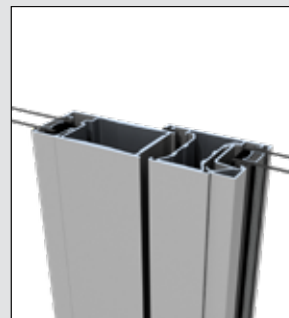

Hinged door and sidelight on right (standard mullion).