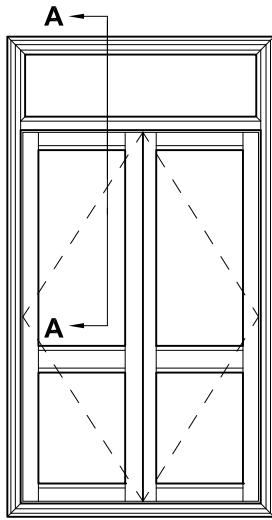

METRO THERMAL HEART, OPEN OUT & OPEN IN HINGED DOOR COUPLED OVERLIGHT CROSS SECTION

Cad Ref. ATHD06-0 Scale 1:2 Date 01.08.17

SECTION A-A
OPEN OUT DOOR
WITH FIXED
OVERLIGHT

COUPLING BAR OPTION

SECTION B-B
OPEN IN DOOR WITH
OVERLIGHT SASH