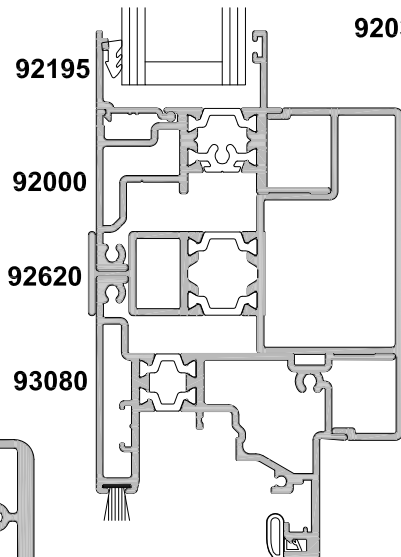

METRO THERMAL HEART, OPEN OUT & OPEN IN HINGED DOOR COUPLED OVERLIGHT CROSS SECTION

Cad Ref. ATHD06-0 Scale 1:2 Date 01.08.17

SECTION A-A
OPEN OUT DOOR
WITH FIXED
OVERLIGHT

COUPLING BAR OPTION

SECTION B-B
OPEN IN DOOR WITH
OVERLIGHT SASH