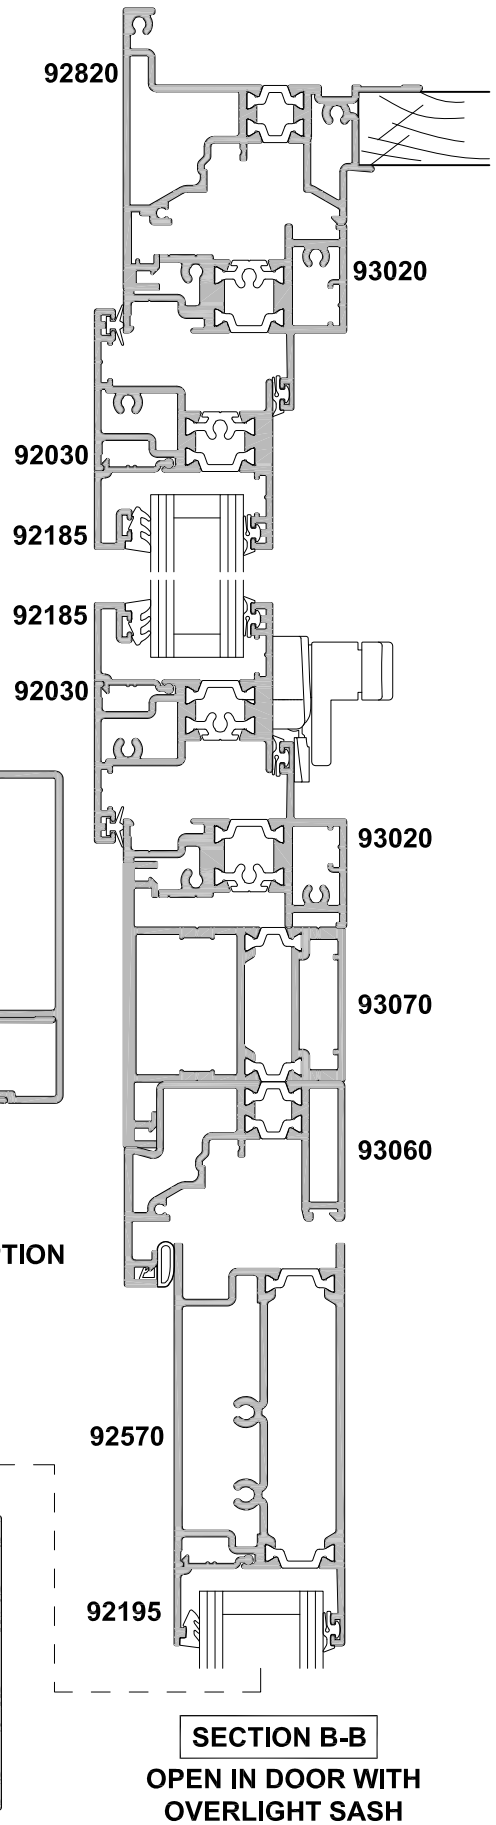

METRO THERMAL HEART, OPEN OUT & OPEN IN HINGED DOOR COUPLED OVERLIGHT CROSS SECTION

Cad Ref. ATHD06-0 Scale 1:2 Date 01.08.17

SECTION A-A
OPEN OUT DOOR
WITH FIXED
OVERLIGHT

COUPLING BAR OPTION

SECTION B-B
OPEN IN DOOR WITH
OVERLIGHT SASH