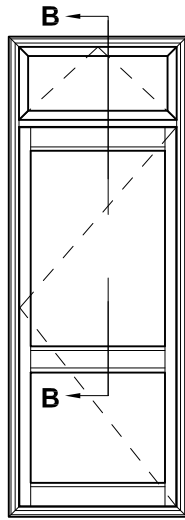

METRO THERMAL HEART, OPEN OUT & OPEN IN HINGED DOOR COUPLED OVERLIGHT CROSS SECTION

Cad Ref. ATHD06-0 Scale 1:2 Date 01.08.17

SECTION A-A
OPEN OUT DOOR
WITH FIXED
OVERLIGHT

COUPLING BAR OPTION

SECTION B-B
OPEN IN DOOR WITH
OVERLIGHT SASH