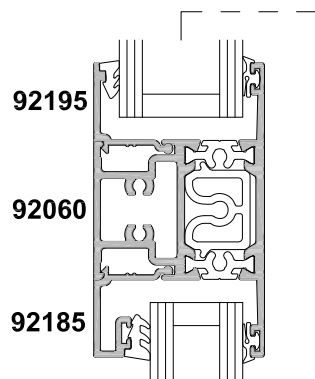

METRO THERMAL HEART, OPEN OUT & OPEN IN HINGED DOOR COUPLED OVERLIGHT CROSS SECTION

Cad Ref. ATHD06-0 Scale 1:2 Date 01.08.17

SECTION A-A
OPEN OUT DOOR
WITH FIXED
OVERLIGHT

COUPLING BAR OPTION

SECTION B-B
OPEN IN DOOR WITH
OVERLIGHT SASH