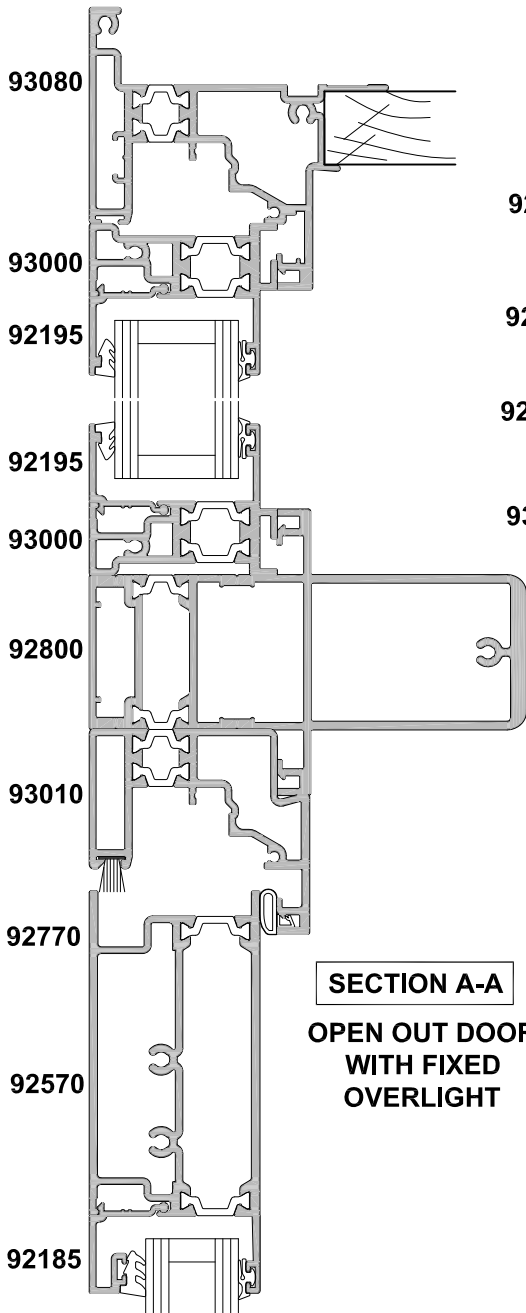

METRO THERMAL HEART, OPEN OUT & OPEN IN HINGED DOOR COUPLED OVERLIGHT CROSS SECTION

Cad Ref. ATHD06-0 Scale 1:2 Date 01.08.17

SECTION A-A
OPEN OUT DOOR
WITH FIXED
OVERLIGHT

COUPLING BAR OPTION

SECTION B-B
OPEN IN DOOR WITH
OVERLIGHT SASH