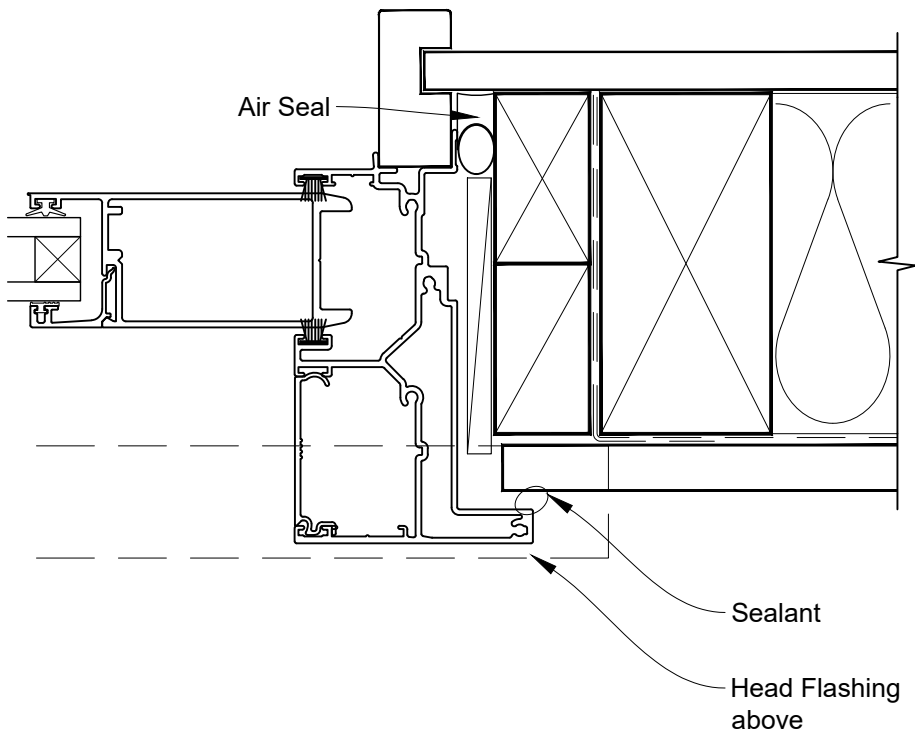

INSTALLATION DETAIL - ALTherm RESIDENTIAL TWIN SLIDER DOOR ON FLAT SHEET CAVITY CONSTRUCTION

Date: 01.04.19

Scale: 1:2

CAD Ref.: ARTSFS-CSH

**INSTALLATION DETAIL - ALTHERM RESIDENTIAL
TWIN SLIDER DOOR ON FLAT SHEET
CAVITY CONSTRUCTION**

Date: 01.04.19

Scale: 1:2

CAD Ref.: ARTSFS-DSH

INSTALLATION DETAIL - ALTherm RESIDENTIAL
TWIN SLIDER DOOR ON FLAT SHEET
DIRECT FIXED CLADDING

Date: 01.04.19

Scale: 1:2

CAD Ref.: ARTSFS-DSJ

INSTALLATION DETAIL - ALTherm RESIDENTIAL
TWIN SLIDER DOOR ON FLAT SHEET
DIRECT FIXED CLADDING