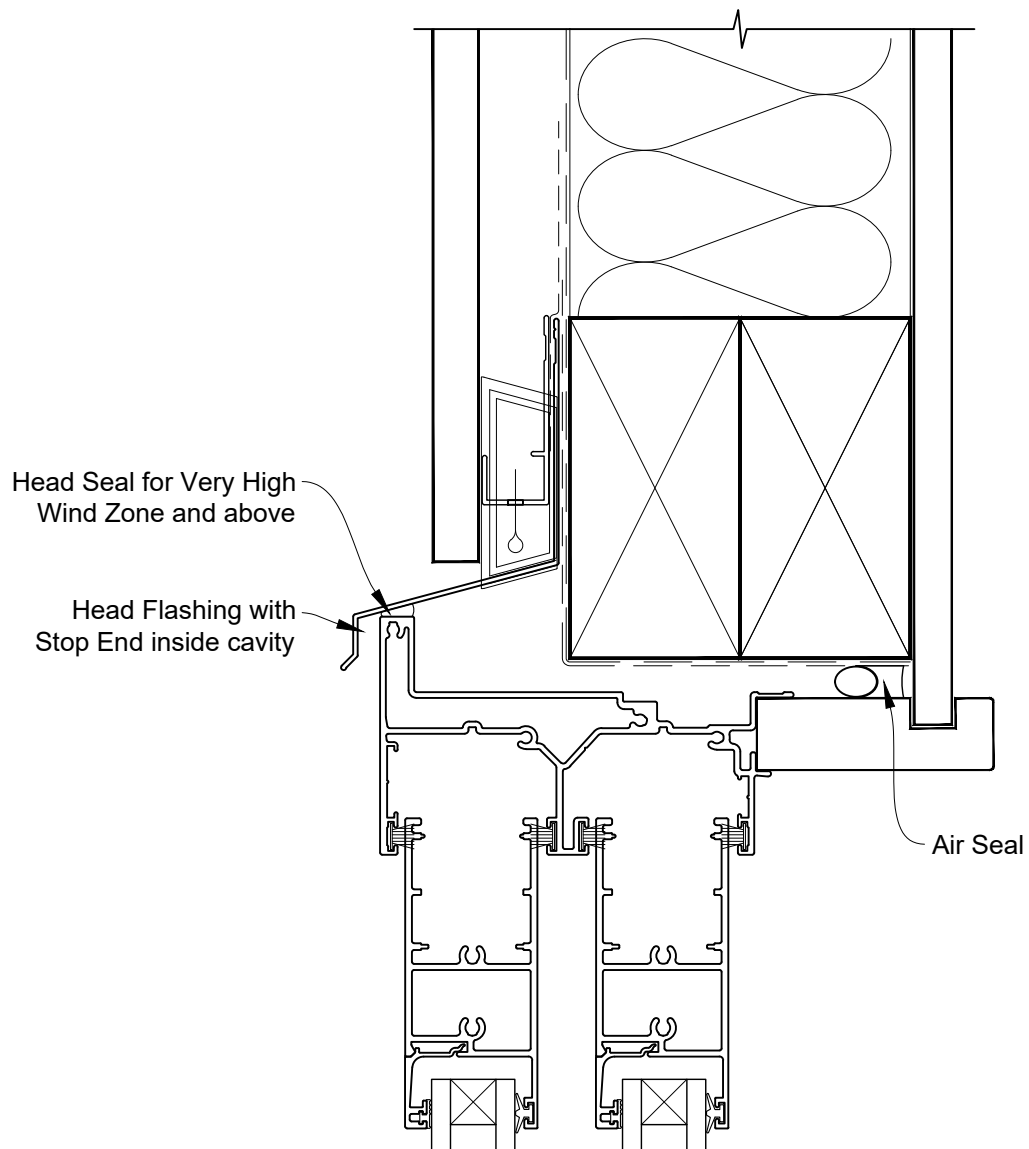

INSTALLATION DETAIL - ALTherm RESIDENTIAL TWIN SLIDER DOOR ON FLAT SHEET CAVITY CONSTRUCTION

Date: 01.04.19

Scale: 1:2

CAD Ref.: ARTSFS-CSH

**INSTALLATION DETAIL - ALTHERM RESIDENTIAL
TWIN SLIDER DOOR ON FLAT SHEET
CAVITY CONSTRUCTION**

Date: 01.04.19

Scale: 1:2

CAD Ref.: ARTSFS-CSJ

INSTALLATION DETAIL - ALTherm RESIDENTIAL TWIN SLIDER DOOR ON FLAT SHEET CAVITY CONSTRUCTION

Date: 01.04.19

Scale: 1:2

CAD Ref.: ARTSFS-CSS

**INSTALLATION DETAIL - ALTHERM RESIDENTIAL
TWIN SLIDER DOOR ON FLAT SHEET
DIRECT FIXED CLADDING**