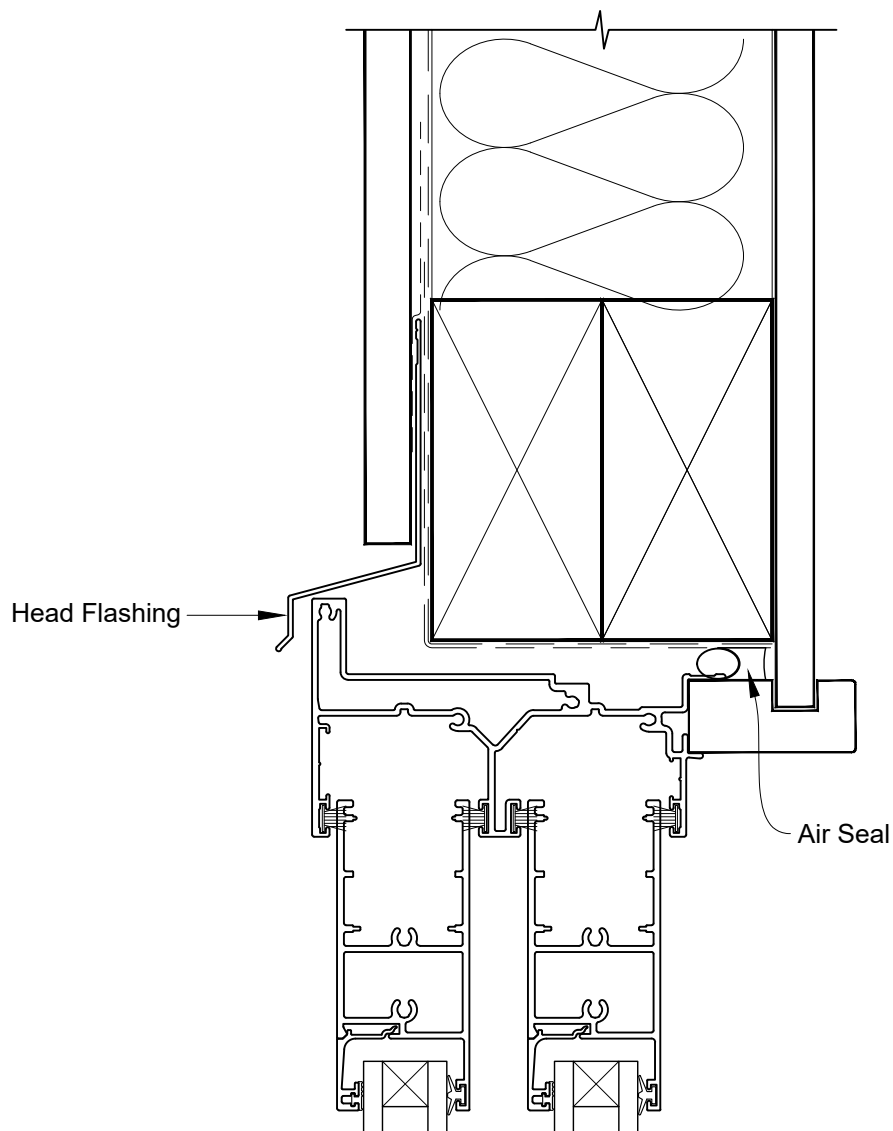

INSTALLATION DETAIL - ALTherm RESIDENTIAL TWIN SLIDER DOOR ON FLAT SHEET CAVITY CONSTRUCTION

Date: 01.04.19

Scale: 1:2

CAD Ref.: ARTSFS-CSH

**INSTALLATION DETAIL - ALTHERM RESIDENTIAL
TWIN SLIDER DOOR ON FLAT SHEET
CAVITY CONSTRUCTION**

Date: 01.04.19

Scale: 1:2

CAD Ref.: ARTSFS-CSJ

INSTALLATION DETAIL - ALTherm RESIDENTIAL TWIN SLIDER DOOR ON FLAT SHEET CAVITY CONSTRUCTION

Date: 01.04.19

Scale: 1:2

CAD Ref.: ARTSFS-CSS

**INSTALLATION DETAIL - ALTHERM RESIDENTIAL
TWIN SLIDER DOOR ON FLAT SHEET
DIRECT FIXED CLADDING**

Date: 01.04.19

Scale: 1:2

CAD Ref.: ARTSFS-DSH

INSTALLATION DETAIL - ALTherm RESIDENTIAL
TWIN SLIDER DOOR ON FLAT SHEET
DIRECT FIXED CLADDING

Date: 01.04.19

Scale: 1:2

CAD Ref.: ARTSFS-DSJ

INSTALLATION DETAIL - ALTherm RESIDENTIAL
TWIN SLIDER DOOR ON FLAT SHEET
DIRECT FIXED CLADDING