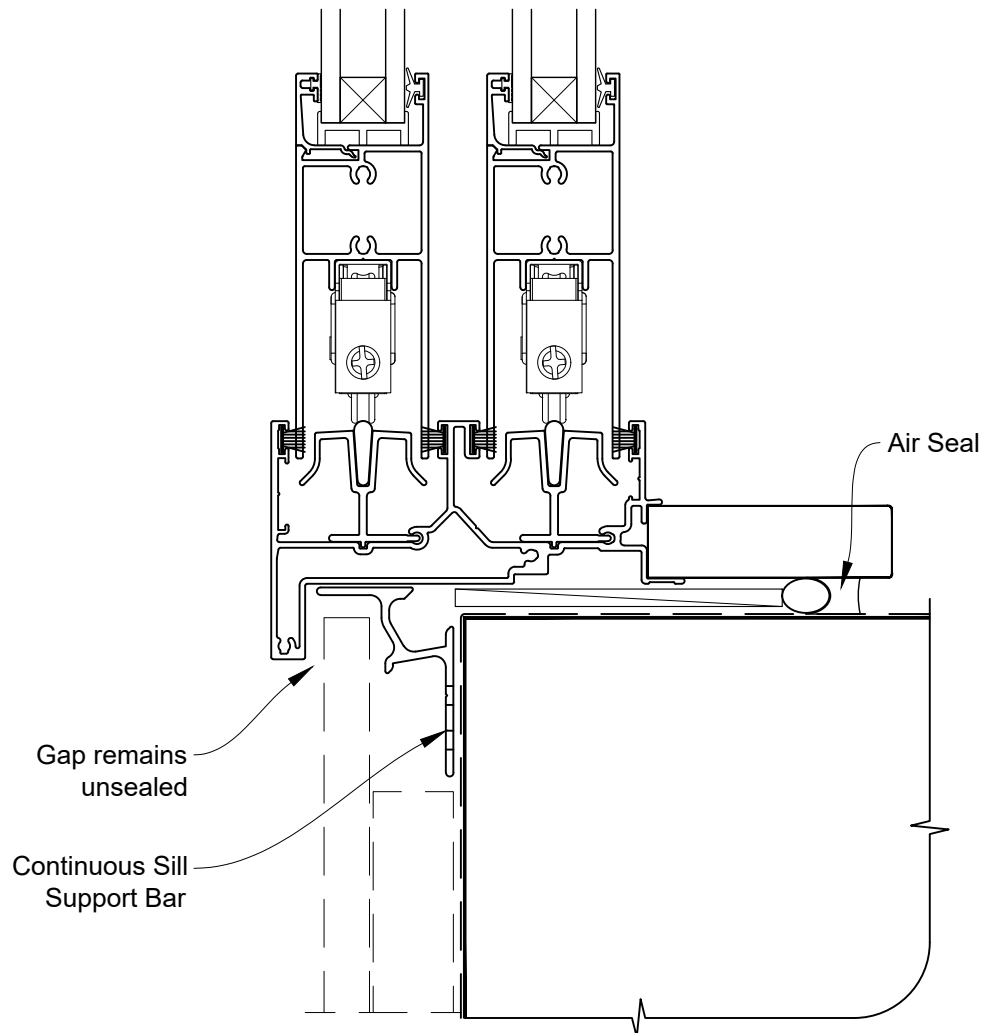

INSTALLATION DETAIL - ALTherm RESIDENTIAL TWIN SLIDER DOOR ON FLAT SHEET CAVITY CONSTRUCTION

Date: 01.04.19

Scale: 1:2

CAD Ref.: ARTSFS-CSH

**INSTALLATION DETAIL - ALTHERM RESIDENTIAL
TWIN SLIDER DOOR ON FLAT SHEET
CAVITY CONSTRUCTION**

Date: 01.04.19

Scale: 1:2

CAD Ref.: ARTSFS-CSJ

INSTALLATION DETAIL - ALTherm RESIDENTIAL TWIN SLIDER DOOR ON FLAT SHEET CAVITY CONSTRUCTION

Date: 01.04.19

Scale: 1:2

CAD Ref.: ARTSFS-CSS

**INSTALLATION DETAIL - ALTHERM RESIDENTIAL
TWIN SLIDER DOOR ON FLAT SHEET
DIRECT FIXED CLADDING**