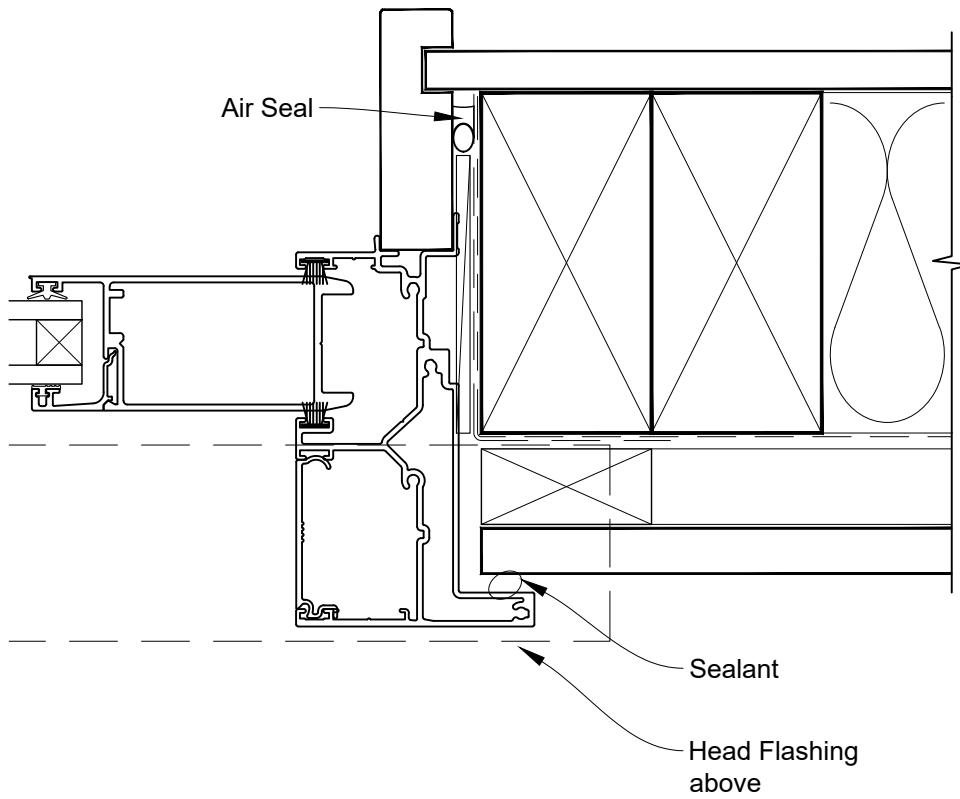

INSTALLATION DETAIL - ALTherm RESIDENTIAL TWIN SLIDER DOOR ON FLAT SHEET CAVITY CONSTRUCTION

Date: 01.04.19

Scale: 1:2

CAD Ref.: ARTSFS-CSH

**INSTALLATION DETAIL - ALTHERM RESIDENTIAL
TWIN SLIDER DOOR ON FLAT SHEET
CAVITY CONSTRUCTION**

Date: 01.04.19

Scale: 1:2

CAD Ref.: ARTSFS-CSJ

INSTALLATION DETAIL - ALTherm RESIDENTIAL TWIN SLIDER DOOR ON FLAT SHEET CAVITY CONSTRUCTION

Date: 01.04.19

Scale: 1:2

CAD Ref.: ARTSFS-CSS

**INSTALLATION DETAIL - ALTHERM RESIDENTIAL
TWIN SLIDER DOOR ON FLAT SHEET
DIRECT FIXED CLADDING**