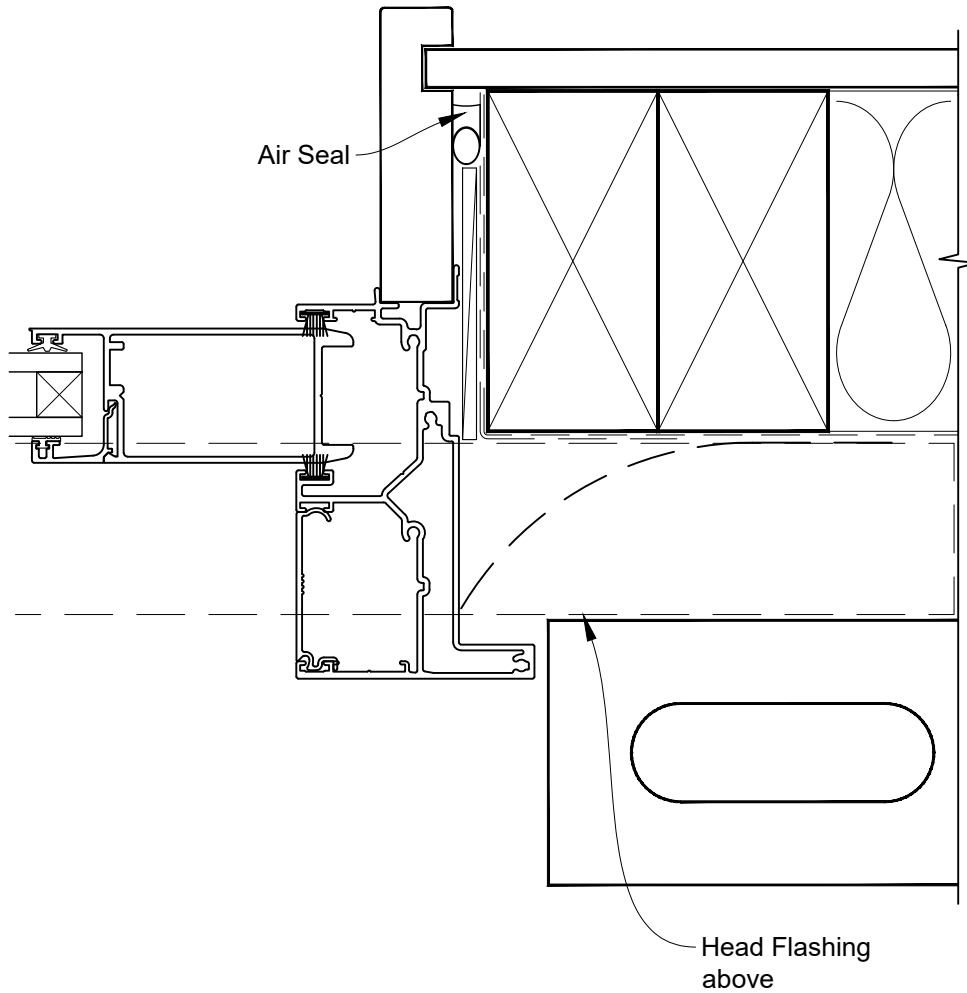

**INSTALLATION DETAIL - ALTHERM RESIDENTIAL
TWIN SLIDER DOOR ON BRICK VENEER
CAVITY CONSTRUCTION**

Date: 01.04.19

Scale: 1:2

CAD Ref.: ARTSBV-CSH

**INSTALLATION DETAIL - ALTHERM RESIDENTIAL
TWIN SLIDER DOOR ON BRICK VENEER
CAVITY CONSTRUCTION**

Date: 01.04.19

Scale: 1:2

CAD Ref.: ARTSBV-CSJ

**INSTALLATION DETAIL - ALTHERM RESIDENTIAL
TWIN SLIDER DOOR ON BRICK VENEER
CAVITY CONSTRUCTION**

Date: 01.04.19

Scale: 1:2

CAD Ref.: ARTSBV-CSS