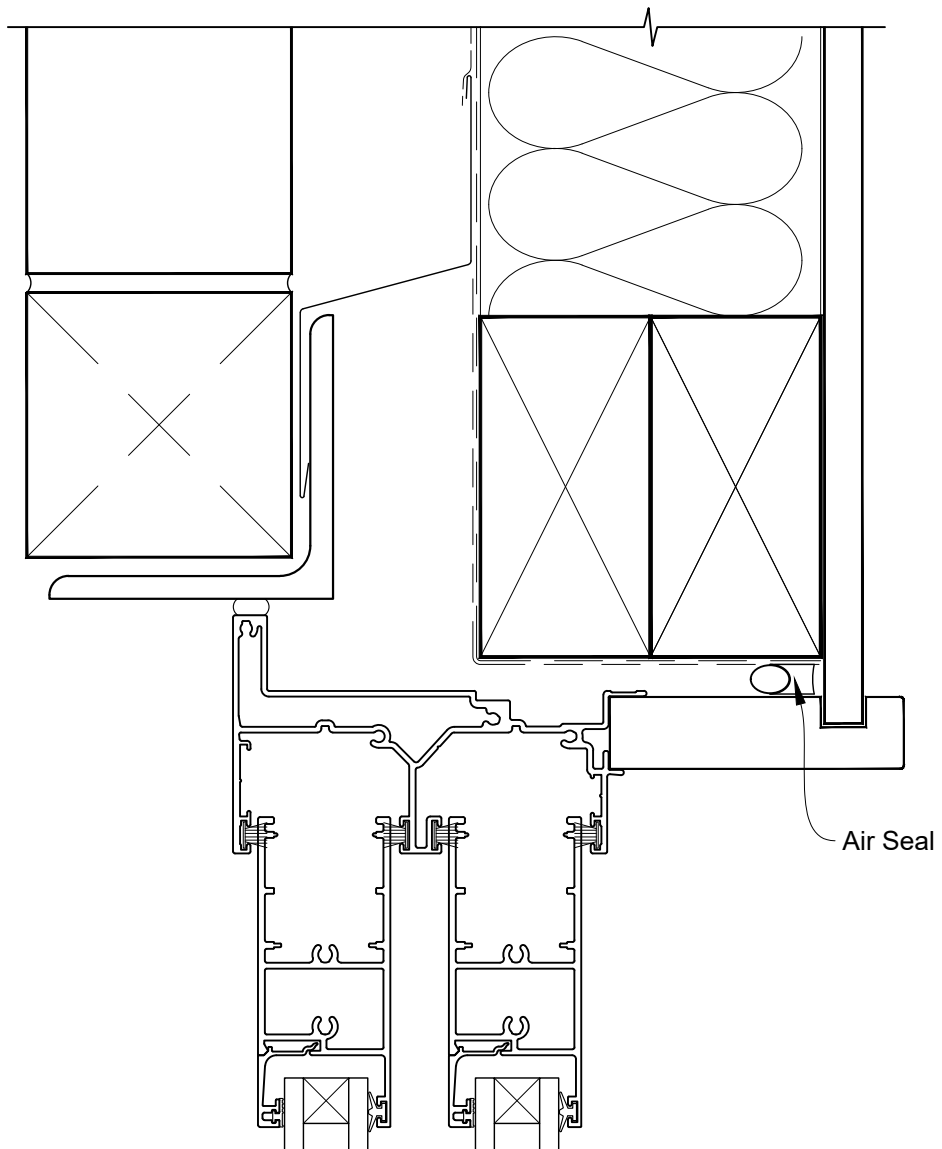

**INSTALLATION DETAIL - ALTHERM RESIDENTIAL
TWIN SLIDER DOOR ON BRICK VENEER
CAVITY CONSTRUCTION**

Date: 01.04.19

Scale: 1:2

CAD Ref.: ARTSBV-CSH

**INSTALLATION DETAIL - ALTHERM RESIDENTIAL
TWIN SLIDER DOOR ON BRICK VENEER
CAVITY CONSTRUCTION**

Date: 01.04.19

Scale: 1:2

CAD Ref.: ARTSBV-CSJ

**INSTALLATION DETAIL - ALTHERM RESIDENTIAL
TWIN SLIDER DOOR ON BRICK VENEER
CAVITY CONSTRUCTION**

Date: 01.04.19

Scale: 1:2

CAD Ref.: ARTSBV-CSS