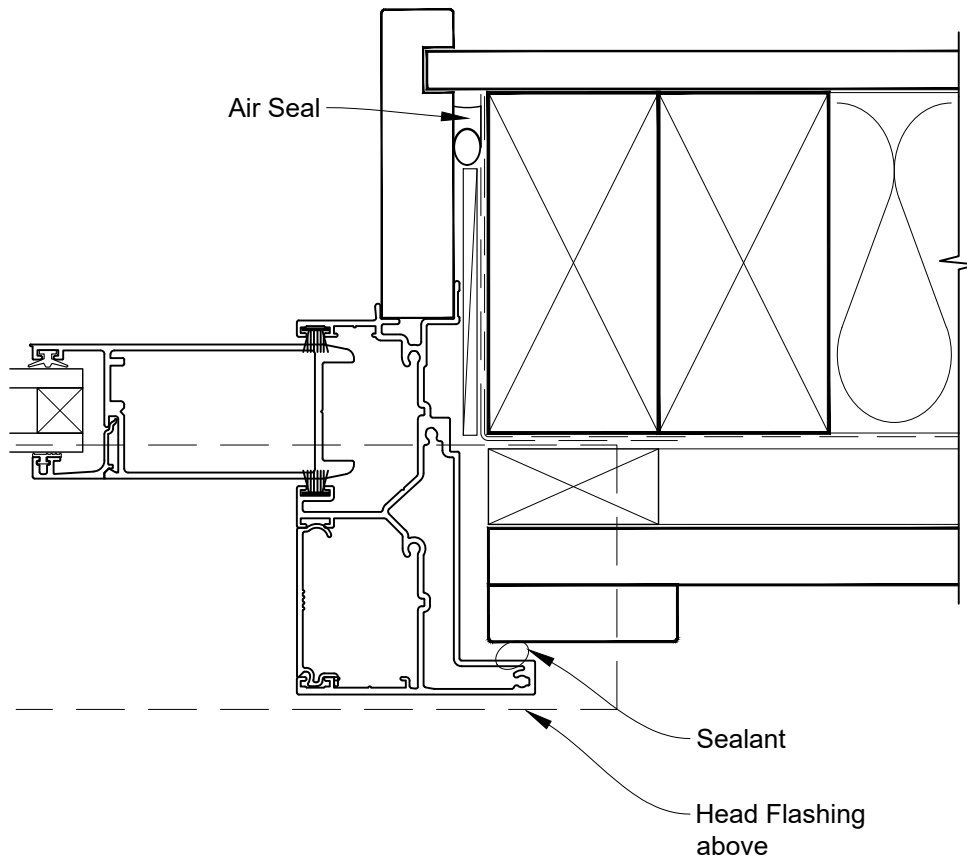

INSTALLATION DETAIL - ALTHERM RESIDENTIAL TWIN SLIDER DOOR ON BOARD & BATTEN CAVITY CONSTRUCTION

Date: 01.04.19

Scale: 1:2

CAD Ref.: ARTSBB-CSH

**INSTALLATION DETAIL - ALTHERM RESIDENTIAL
TWIN SLIDER DOOR ON BOARD & BATTEN
CAVITY CONSTRUCTION**

Date: 01.04.19

Scale: 1:2

CAD Ref.: ARTSBB-CSJ

INSTALLATION DETAIL - ALTherm RESIDENTIAL TWIN SLIDER DOOR ON BOARD & BATTEN CAVITY CONSTRUCTION

Date: 01.04.19

Scale: 1:2

CAD Ref.: ARTSBB-CSS

**INSTALLATION DETAIL - ALTherm RESIDENTIAL
TWIN SLIDER DOOR ON BOARD & BATTEN
DIRECT FIXED CLADDING**