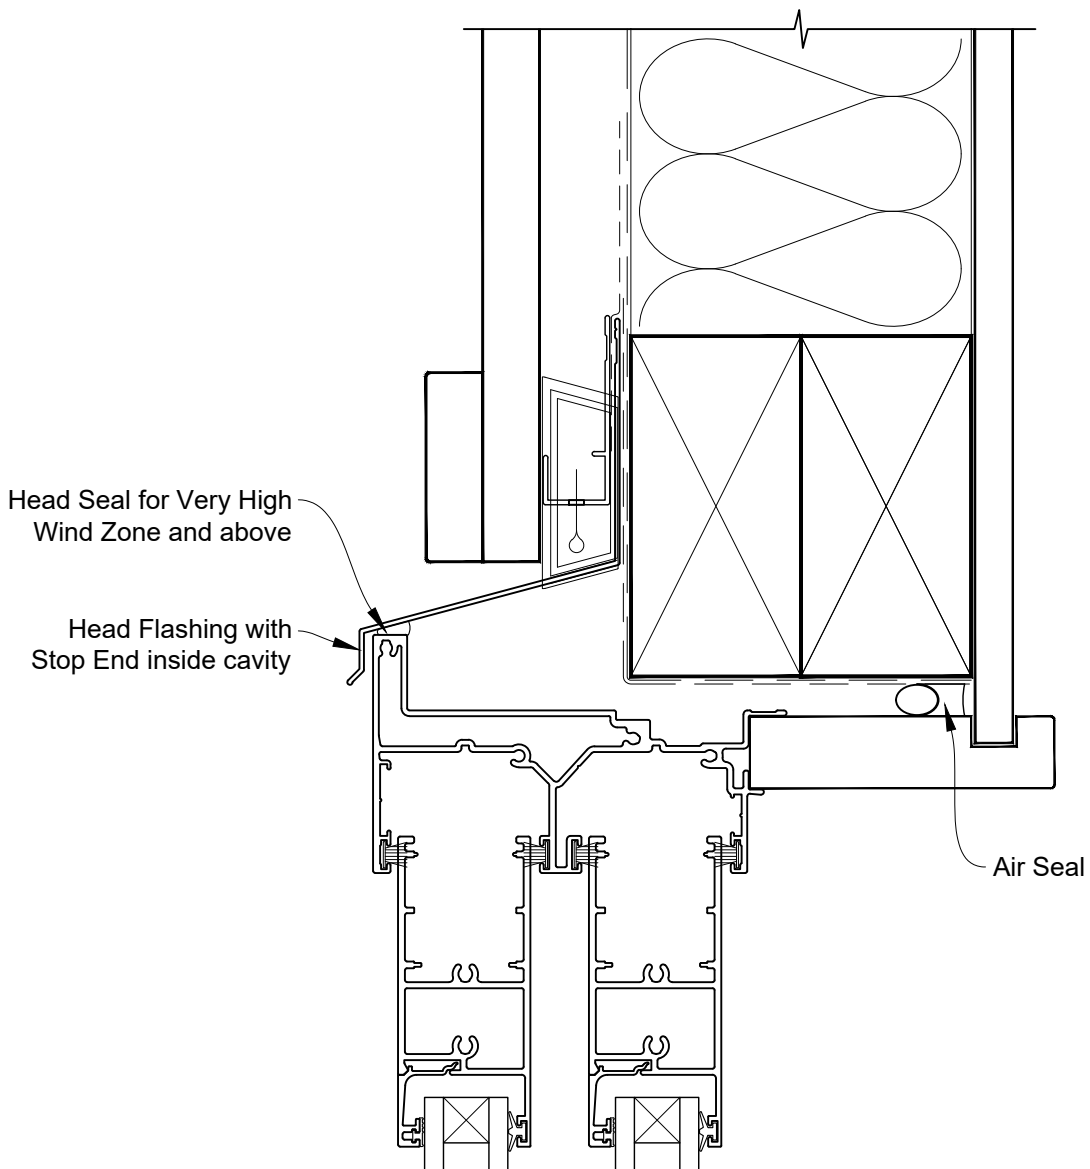

INSTALLATION DETAIL - ALTHERM RESIDENTIAL TWIN SLIDER DOOR ON BOARD & BATTEN CAVITY CONSTRUCTION

Date: 01.04.19

Scale: 1:2

CAD Ref.: ARTSBB-CSH

**INSTALLATION DETAIL - ALTHERM RESIDENTIAL
TWIN SLIDER DOOR ON BOARD & BATTEN
CAVITY CONSTRUCTION**

Date: 01.04.19

Scale: 1:2

CAD Ref.: ARTSBB-CSJ

INSTALLATION DETAIL - ALTherm RESIDENTIAL TWIN SLIDER DOOR ON BOARD & BATTEN CAVITY CONSTRUCTION

Date: 01.04.19

Scale: 1:2

CAD Ref.: ARTSBB-CSS

**INSTALLATION DETAIL - ALTherm RESIDENTIAL
TWIN SLIDER DOOR ON BOARD & BATTEN
DIRECT FIXED CLADDING**