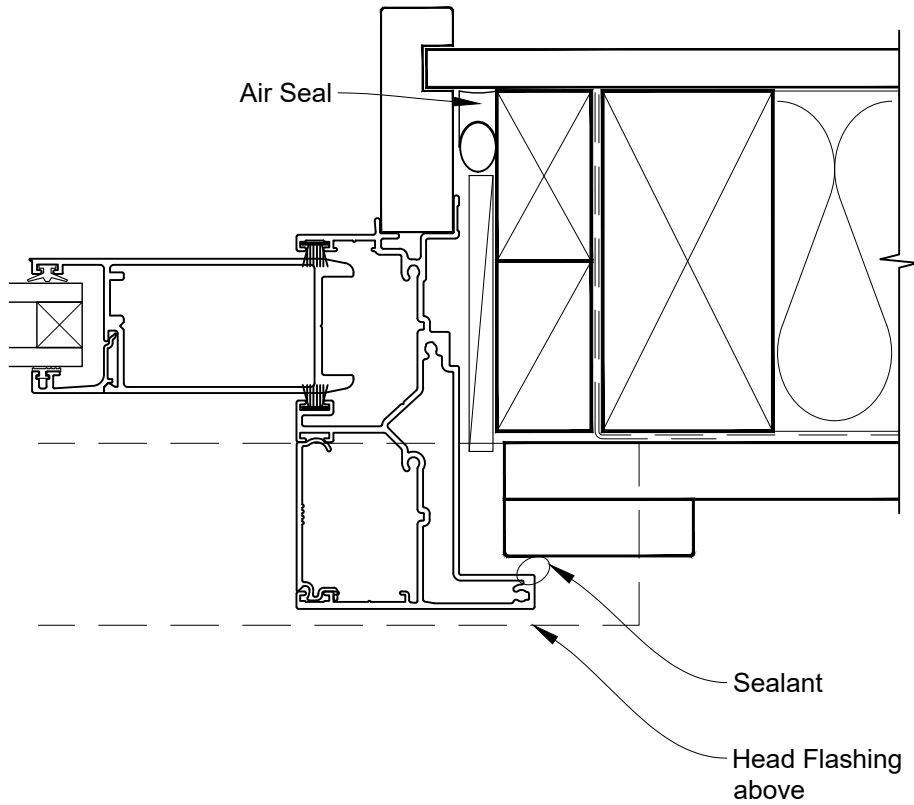

INSTALLATION DETAIL - ALTHERM RESIDENTIAL TWIN SLIDER DOOR ON BOARD & BATTEN CAVITY CONSTRUCTION

Date: 01.04.19

Scale: 1:2

CAD Ref.: ARTSBB-CSH

**INSTALLATION DETAIL - ALTHERM RESIDENTIAL
TWIN SLIDER DOOR ON BOARD & BATTEN
CAVITY CONSTRUCTION**

Date: 01.04.19

Scale: 1:2

CAD Ref.: ARTSBB-DSH

**INSTALLATION DETAIL - ALTherm RESIDENTIAL
TWIN SLIDER DOOR ON BOARD & BATTEN
DIRECT FIXED CLADDING**

Date: 01.04.19

Scale: 1:2

CAD Ref.: ARTSBB-DSJ

**INSTALLATION DETAIL - ALTherm RESIDENTIAL
TWIN SLIDER DOOR ON BOARD & BATTEN
DIRECT FIXED CLADDING**