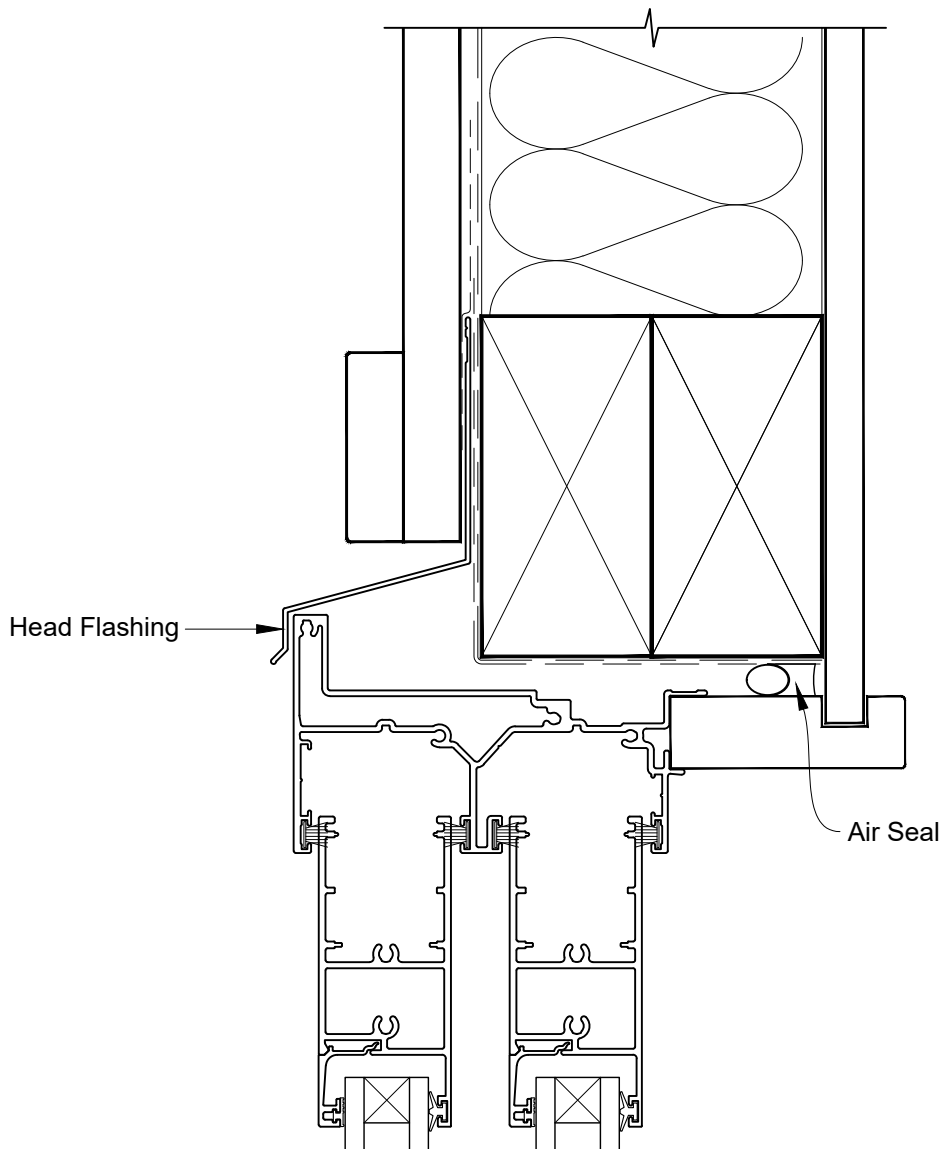

INSTALLATION DETAIL - ALTHERM RESIDENTIAL TWIN SLIDER DOOR ON BOARD & BATTEN CAVITY CONSTRUCTION

Date: 01.04.19

Scale: 1:2

CAD Ref.: ARTSBB-CSH

**INSTALLATION DETAIL - ALTHERM RESIDENTIAL
TWIN SLIDER DOOR ON BOARD & BATTEN
CAVITY CONSTRUCTION**

Date: 01.04.19

Scale: 1:2

CAD Ref.: ARTSBB-CSJ

INSTALLATION DETAIL - ALTherm RESIDENTIAL TWIN SLIDER DOOR ON BOARD & BATTEN CAVITY CONSTRUCTION

Date: 01.04.19

Scale: 1:2

CAD Ref.: ARTSBB-CSS

**INSTALLATION DETAIL - ALTherm RESIDENTIAL
TWIN SLIDER DOOR ON BOARD & BATTEN
DIRECT FIXED CLADDING**

Date: 01.04.19

Scale: 1:2

CAD Ref.: ARTSBB-DSH

**INSTALLATION DETAIL - ALTherm RESIDENTIAL
TWIN SLIDER DOOR ON BOARD & BATTEN
DIRECT FIXED CLADDING**

Date: 01.04.19

Scale: 1:2

CAD Ref.: ARTSBB-DSJ

**INSTALLATION DETAIL - ALTherm RESIDENTIAL
TWIN SLIDER DOOR ON BOARD & BATTEN
DIRECT FIXED CLADDING**