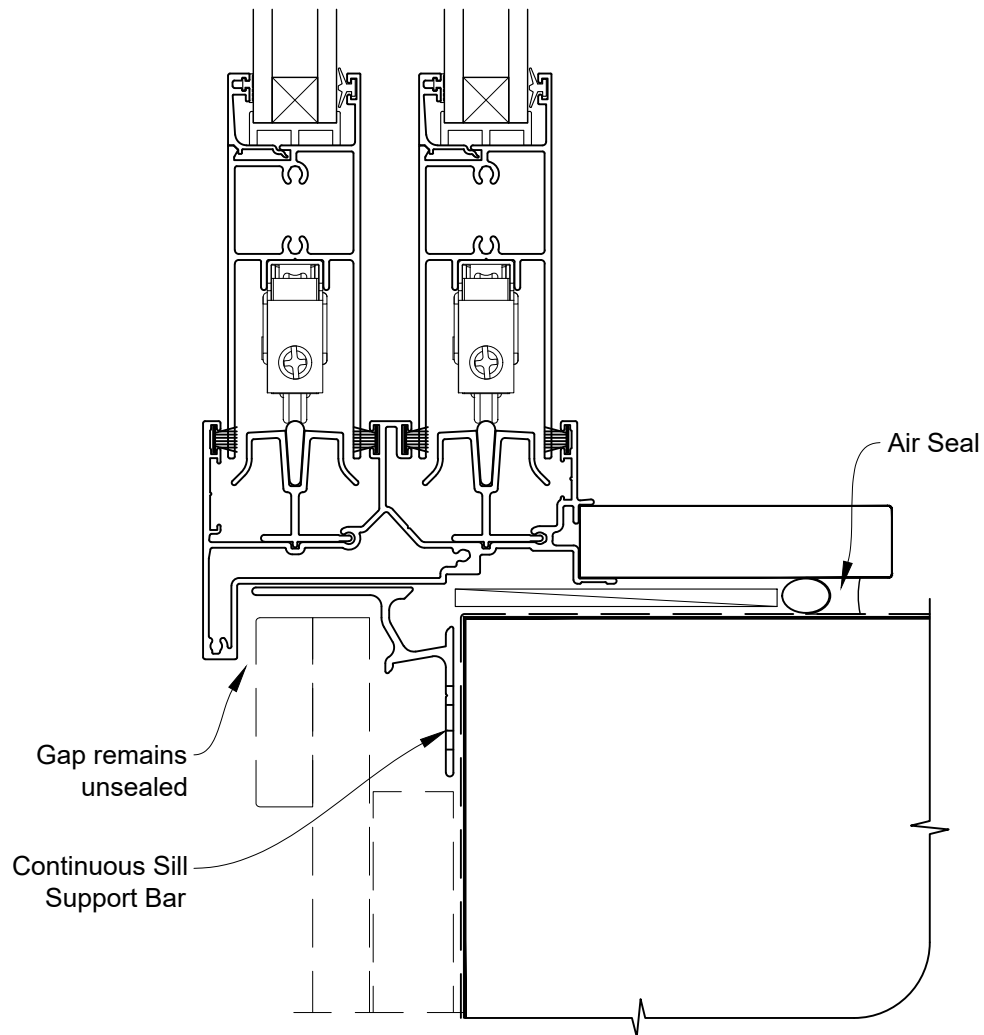

INSTALLATION DETAIL - ALTHERM RESIDENTIAL TWIN SLIDER DOOR ON BOARD & BATTEN CAVITY CONSTRUCTION

Date: 01.04.19

Scale: 1:2

CAD Ref.: ARTSBB-CSH

**INSTALLATION DETAIL - ALTHERM RESIDENTIAL
TWIN SLIDER DOOR ON BOARD & BATTEN
CAVITY CONSTRUCTION**

Date: 01.04.19

Scale: 1:2

CAD Ref.: ARTSBB-CSJ

INSTALLATION DETAIL - ALTherm RESIDENTIAL TWIN SLIDER DOOR ON BOARD & BATTEN CAVITY CONSTRUCTION

Date: 01.04.19

Scale: 1:2

CAD Ref.: ARTSBB-CSS

**INSTALLATION DETAIL - ALTherm RESIDENTIAL
TWIN SLIDER DOOR ON BOARD & BATTEN
DIRECT FIXED CLADDING**