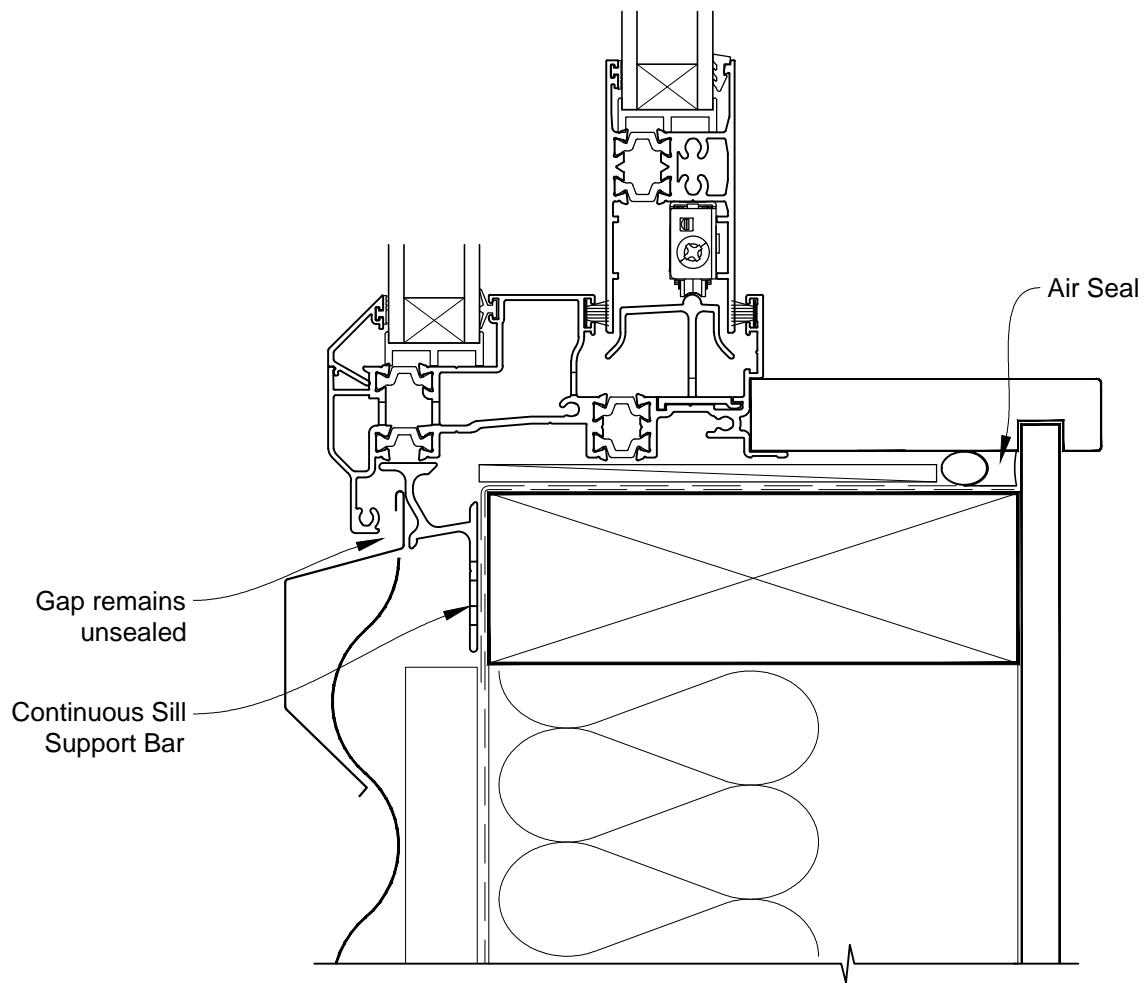

INSTALLATION DETAIL - ALThERM RESIDENTIAL THERMAL HEART - SLIDING WINDOW ON PROFILE METAL CAVITY CONSTRUCTION

Date: 01.03.14

Scale: 1:2

CAD Ref.: ATSWPM-CH

INSTALLATION DETAIL - ALThERM RESIDENTIAL THERMAL HEART - SLIDING WINDOW ON PROFILE METAL CAVITY CONSTRUCTION

Date: 01.03.14

Scale: 1:2

CAD Ref.: ATSWPM-CJ

INSTALLATION DETAIL - ALThERM RESIDENTIAL THERMAL HEART - SLIDING WINDOW ON PROFILE METAL CAVITY CONSTRUCTION

Date: 01.03.14

Scale: 1:2

CAD Ref.: ATSWPM-CS

INSTALLATION DETAIL - ALThERM RESIDENTIAL THERMAL HEART - SLIDING WINDOW ON PROFILE METAL CAVITY CONSTRUCTION

Date: 01.03.14

Scale: 1:2

CAD Ref.: ATSWPM-CS2

INSTALLATION DETAIL - ALThERM RESIDENTIAL THERMAL HEART - SLIDING WINDOW ON PROFILE METAL DIRECT FIXED CLADDING

Date: 01.03.14

Scale: 1:2

CAD Ref.: ATSWPM-DH

**INSTALLATION DETAIL - ALThERM RESIDENTIAL THERMAL
HEART - SLIDING WINDOW ON PROFILE METAL
DIRECT FIXED CLADDING**