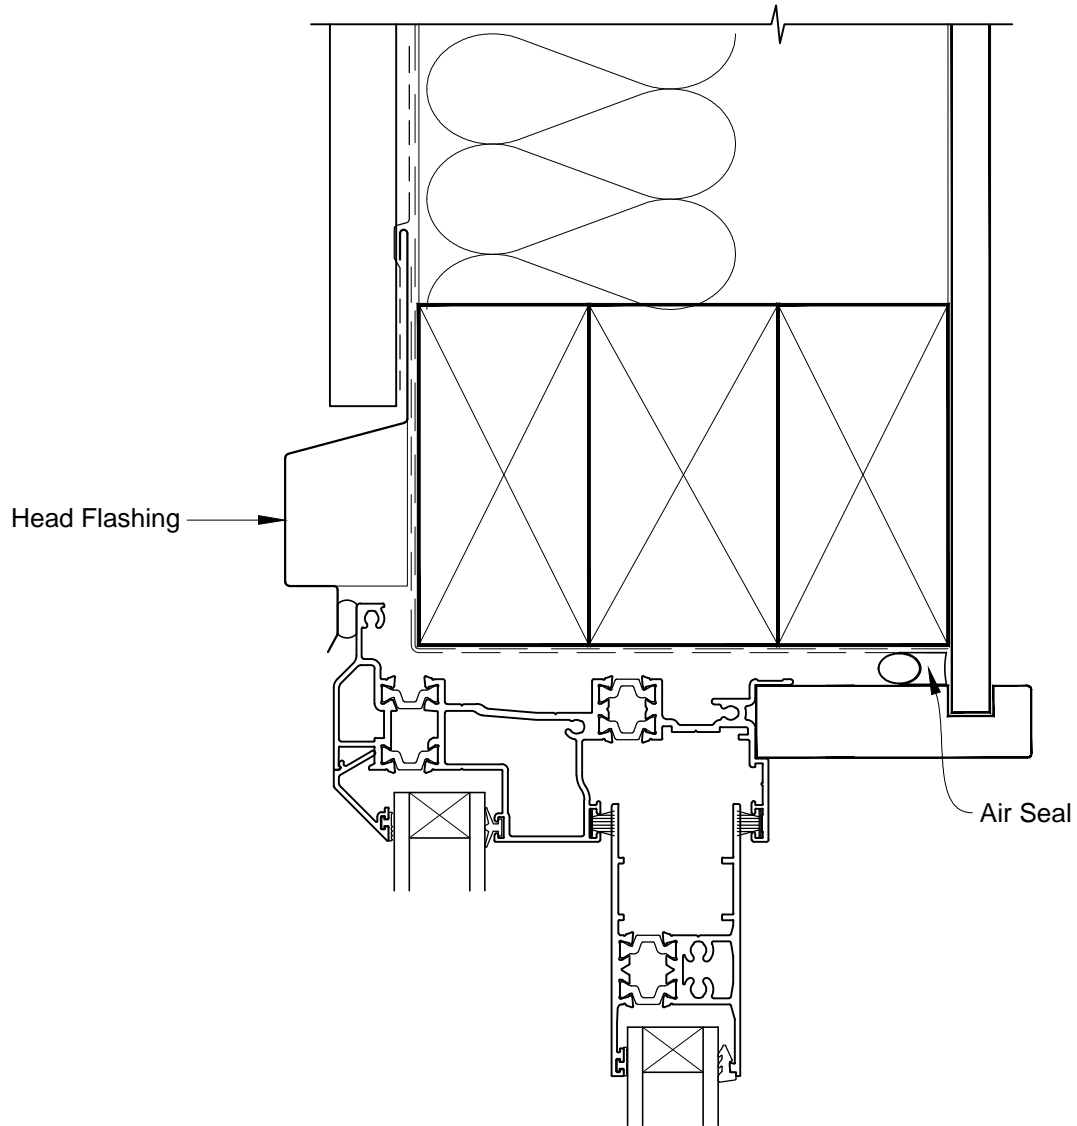

INSTALLATION DETAIL - ALThERM RESIDENTIAL THERMAL HEART - SLIDING WINDOW ON PROFILE METAL CAVITY CONSTRUCTION

Date: 01.03.14

Scale: 1:2

CAD Ref.: ATSWPM-CH

INSTALLATION DETAIL - ALThERM RESIDENTIAL THERMAL HEART - SLIDING WINDOW ON PROFILE METAL CAVITY CONSTRUCTION

Date: 01.03.14

Scale: 1:2

CAD Ref.: ATSWPM-CJ

INSTALLATION DETAIL - ALThERM RESIDENTIAL THERMAL HEART - SLIDING WINDOW ON PROFILE METAL CAVITY CONSTRUCTION

Date: 01.03.14

Scale: 1:2

CAD Ref.: ATSWPM-CS

INSTALLATION DETAIL - ALThERM RESIDENTIAL THERMAL HEART - SLIDING WINDOW ON PROFILE METAL CAVITY CONSTRUCTION

Date: 01.03.14

Scale: 1:2

CAD Ref.: ATSWPM-CS2

INSTALLATION DETAIL - ALThERM RESIDENTIAL THERMAL HEART - SLIDING WINDOW ON PROFILE METAL DIRECT FIXED CLADDING

Date: 01.03.14

Scale: 1:2

CAD Ref.: ATSWPM-DH

**INSTALLATION DETAIL - ALThERM RESIDENTIAL THERMAL
HEART - SLIDING WINDOW ON PROFILE METAL
DIRECT FIXED CLADDING**

Date: 01.03.14

Scale: 1:2

CAD Ref.: ATSWPM-DJ

INSTALLATION DETAIL - ALThERM RESIDENTIAL THERMAL HEART - SLIDING WINDOW ON PROFILE METAL DIRECT FIXED CLADDING

Date: 01.03.14

Scale: 1:2

CAD Ref.: ATSWPM-DS

INSTALLATION DETAIL - ALThERM RESIDENTIAL THERMAL HEART - SLIDING WINDOW ON PROFILE METAL DIRECT FIXED CLADDING