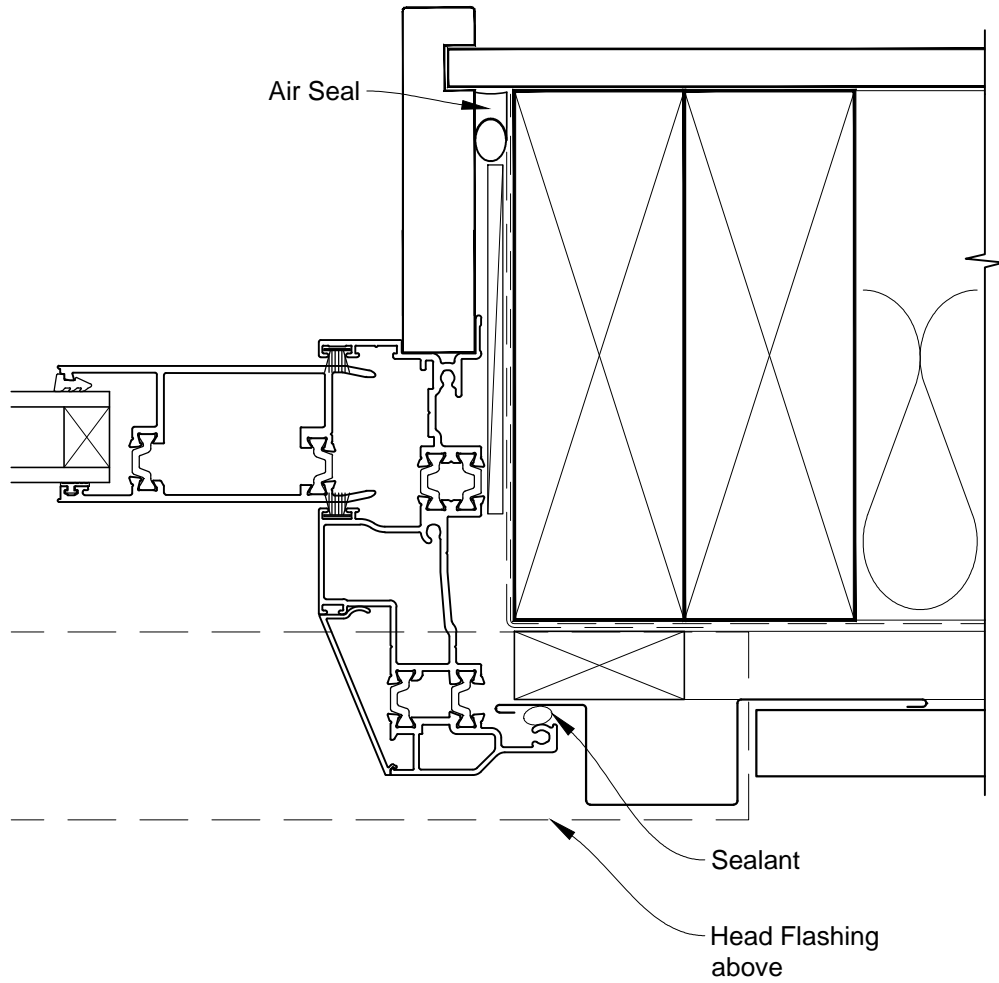

INSTALLATION DETAIL - ALThERM RESIDENTIAL THERMAL HEART - SLIDING WINDOW ON PROFILE METAL CAVITY CONSTRUCTION

Date: 01.03.14

Scale: 1:2

CAD Ref.: ATSWPM-CH

INSTALLATION DETAIL - ALThERM RESIDENTIAL THERMAL HEART - SLIDING WINDOW ON PROFILE METAL CAVITY CONSTRUCTION

Date: 01.03.14

Scale: 1:2

CAD Ref.: ATSWPM-CJ

INSTALLATION DETAIL - ALThERM RESIDENTIAL THERMAL HEART - SLIDING WINDOW ON PROFILE METAL CAVITY CONSTRUCTION

Date: 01.03.14

Scale: 1:2

CAD Ref.: ATSWPM-CS

INSTALLATION DETAIL - ALThERM RESIDENTIAL THERMAL HEART - SLIDING WINDOW ON PROFILE METAL CAVITY CONSTRUCTION