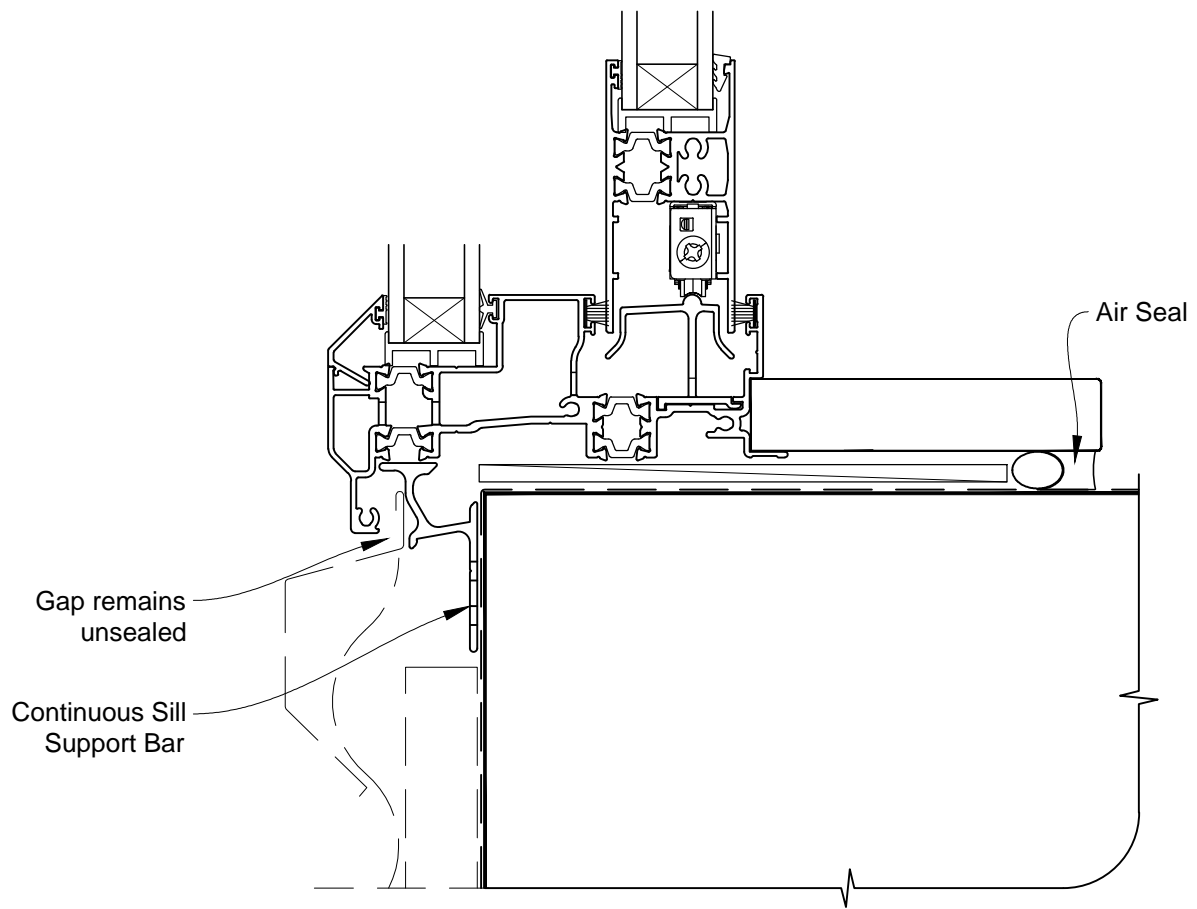

INSTALLATION DETAIL - ALThERM RESIDENTIAL THERMAL HEART - SLIDING WINDOW ON PROFILE METAL CAVITY CONSTRUCTION

Date: 01.03.14

Scale: 1:2

CAD Ref.: ATSWPM-CS2