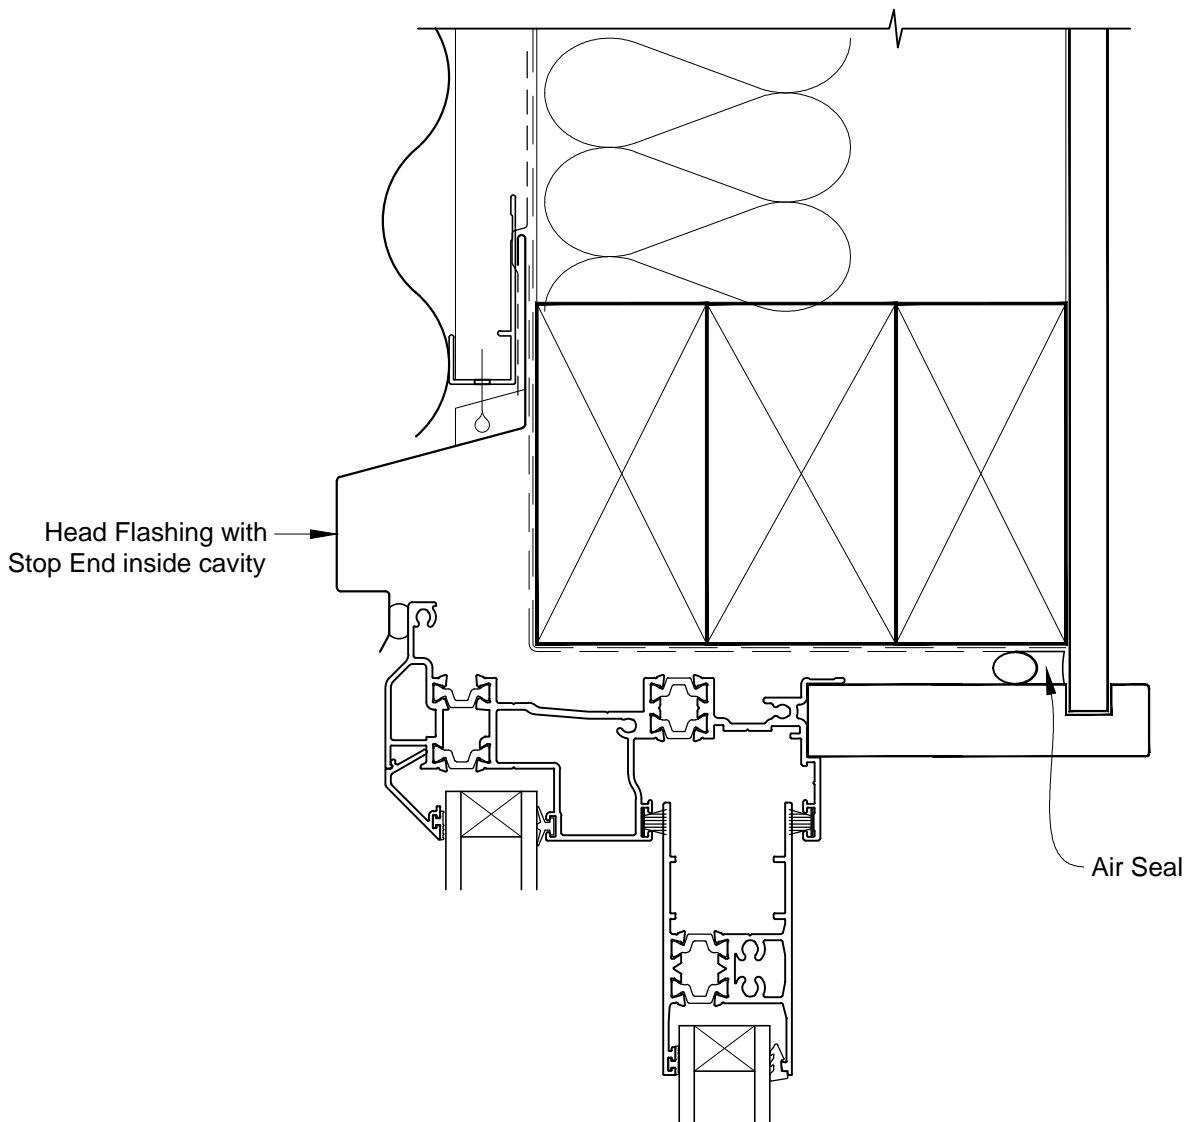

INSTALLATION DETAIL - ALThERM RESIDENTIAL THERMAL HEART - SLIDING WINDOW ON PROFILE METAL CAVITY CONSTRUCTION

Date: 01.03.14

Scale: 1:2

CAD Ref.: ATSWPM-CH

INSTALLATION DETAIL - ALThERM RESIDENTIAL THERMAL HEART - SLIDING WINDOW ON PROFILE METAL CAVITY CONSTRUCTION

Date: 01.03.14

Scale: 1:2

CAD Ref.: ATSWPM-CJ

INSTALLATION DETAIL - ALThERM RESIDENTIAL THERMAL HEART - SLIDING WINDOW ON PROFILE METAL CAVITY CONSTRUCTION

Date: 01.03.14

Scale: 1:2

CAD Ref.: ATSWPM-CS

INSTALLATION DETAIL - ALThERM RESIDENTIAL THERMAL HEART - SLIDING WINDOW ON PROFILE METAL CAVITY CONSTRUCTION