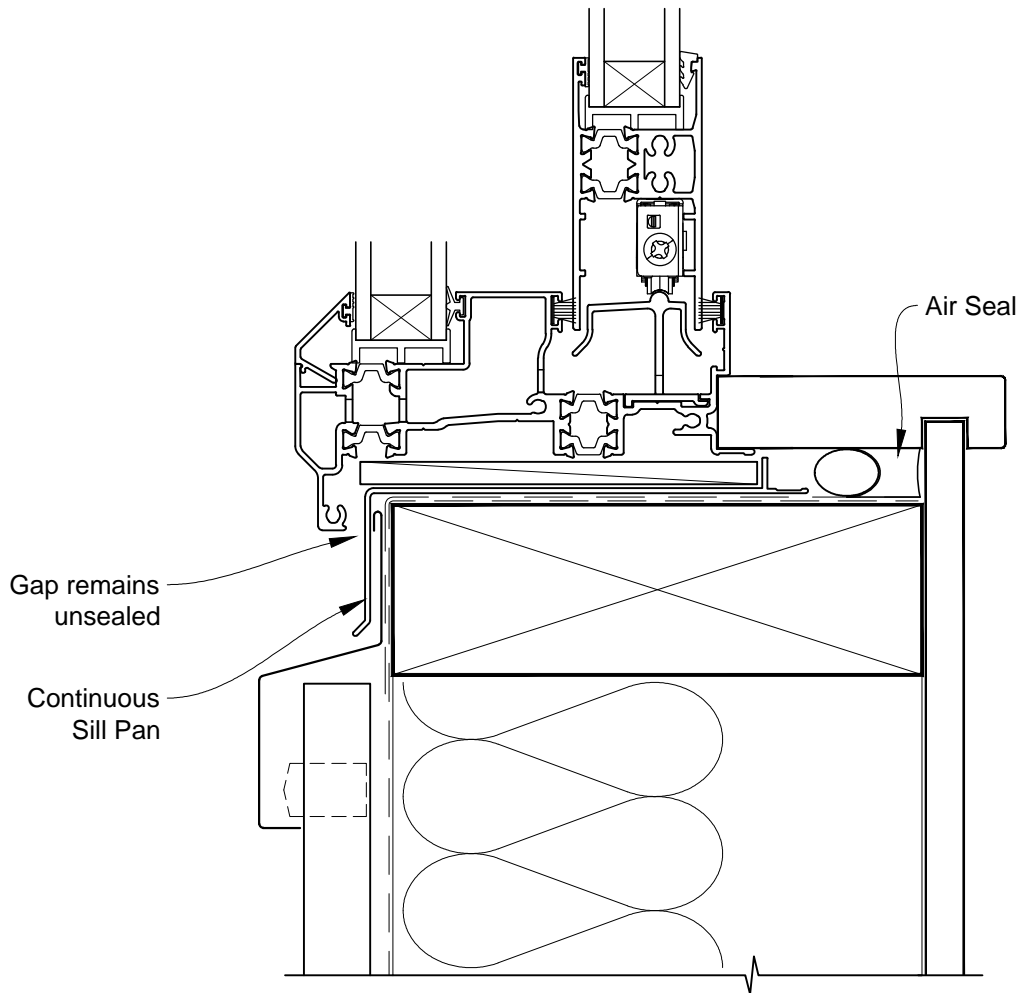

INSTALLATION DETAIL - ALThERM RESIDENTIAL THERMAL HEART - SLIDING WINDOW ON PROFILE METAL CAVITY CONSTRUCTION

Date: 01.03.14

Scale: 1:2

CAD Ref.: ATSWPM-CH

INSTALLATION DETAIL - ALThERM RESIDENTIAL THERMAL HEART - SLIDING WINDOW ON PROFILE METAL CAVITY CONSTRUCTION

Date: 01.03.14

Scale: 1:2

CAD Ref.: ATSWPM-CS2

INSTALLATION DETAIL - ALThERM RESIDENTIAL THERMAL HEART - SLIDING WINDOW ON PROFILE METAL DIRECT FIXED CLADDING

Date: 01.03.14

Scale: 1:2

CAD Ref.: ATSWPM-DH

**INSTALLATION DETAIL - ALThERM RESIDENTIAL THERMAL
HEART - SLIDING WINDOW ON PROFILE METAL
DIRECT FIXED CLADDING**

Date: 01.03.14

Scale: 1:2

CAD Ref.: ATSWPM-DJ

INSTALLATION DETAIL - ALThERM RESIDENTIAL THERMAL HEART - SLIDING WINDOW ON PROFILE METAL DIRECT FIXED CLADDING

Date: 01.03.14

Scale: 1:2

CAD Ref.: ATSWPM-DS

INSTALLATION DETAIL - ALThERM RESIDENTIAL THERMAL HEART - SLIDING WINDOW ON PROFILE METAL DIRECT FIXED CLADDING

Date: 01.03.14

Scale: 1:2

CAD Ref.: ATSWPM-DS2