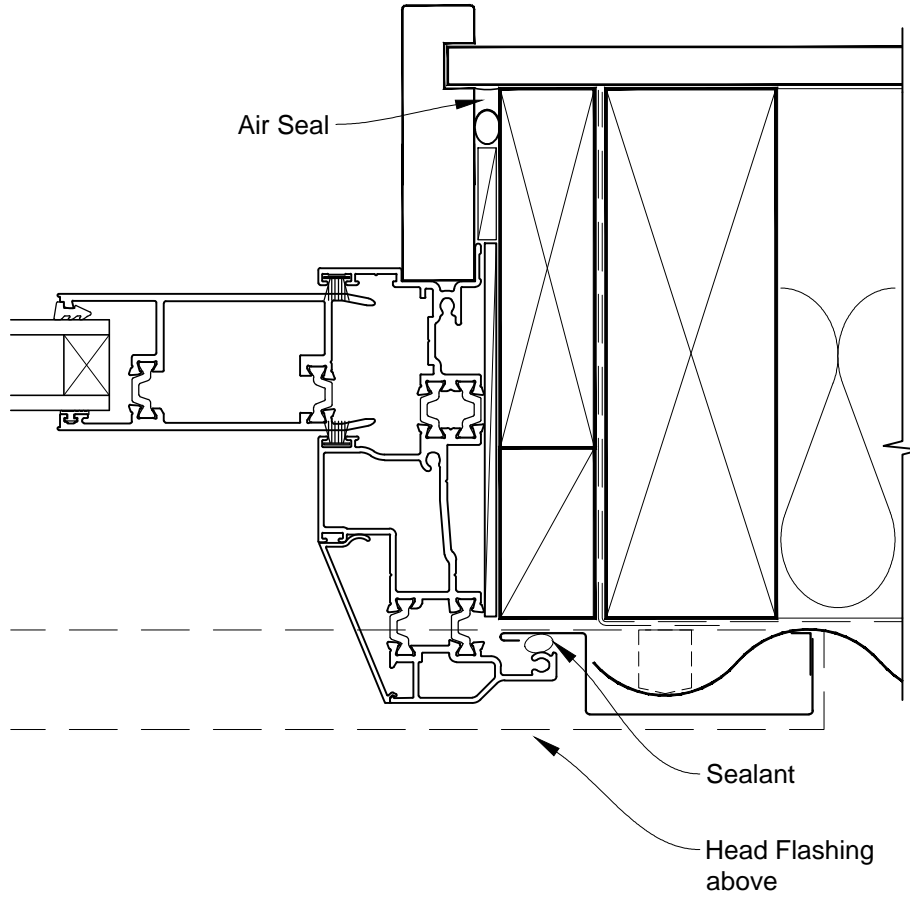

INSTALLATION DETAIL - ALThERM RESIDENTIAL THERMAL HEART - SLIDING WINDOW ON PROFILE METAL CAVITY CONSTRUCTION

Date: 01.03.14

Scale: 1:2

CAD Ref.: ATSWPM-CH

INSTALLATION DETAIL - ALThERM RESIDENTIAL THERMAL HEART - SLIDING WINDOW ON PROFILE METAL CAVITY CONSTRUCTION

Date: 01.03.14

Scale: 1:2

CAD Ref.: ATSWPM-CJ

INSTALLATION DETAIL - ALThERM RESIDENTIAL THERMAL HEART - SLIDING WINDOW ON PROFILE METAL CAVITY CONSTRUCTION

Date: 01.03.14

Scale: 1:2

CAD Ref.: ATSWPM-CS

INSTALLATION DETAIL - ALThERM RESIDENTIAL THERMAL HEART - SLIDING WINDOW ON PROFILE METAL CAVITY CONSTRUCTION

Date: 01.03.14

Scale: 1:2

CAD Ref.: ATSWPM-CS2

INSTALLATION DETAIL - ALThERM RESIDENTIAL THERMAL HEART - SLIDING WINDOW ON PROFILE METAL DIRECT FIXED CLADDING

Date: 01.03.14

Scale: 1:2

CAD Ref.: ATSWPM-DH

**INSTALLATION DETAIL - ALThERM RESIDENTIAL THERMAL
HEART - SLIDING WINDOW ON PROFILE METAL
DIRECT FIXED CLADDING**

Date: 01.03.14

Scale: 1:2

CAD Ref.: ATSWPM-DJ

INSTALLATION DETAIL - ALThERM RESIDENTIAL THERMAL HEART - SLIDING WINDOW ON PROFILE METAL DIRECT FIXED CLADDING

Date: 01.03.14

Scale: 1:2

CAD Ref.: ATSWPM-DS

INSTALLATION DETAIL - ALThERM RESIDENTIAL THERMAL HEART - SLIDING WINDOW ON PROFILE METAL DIRECT FIXED CLADDING