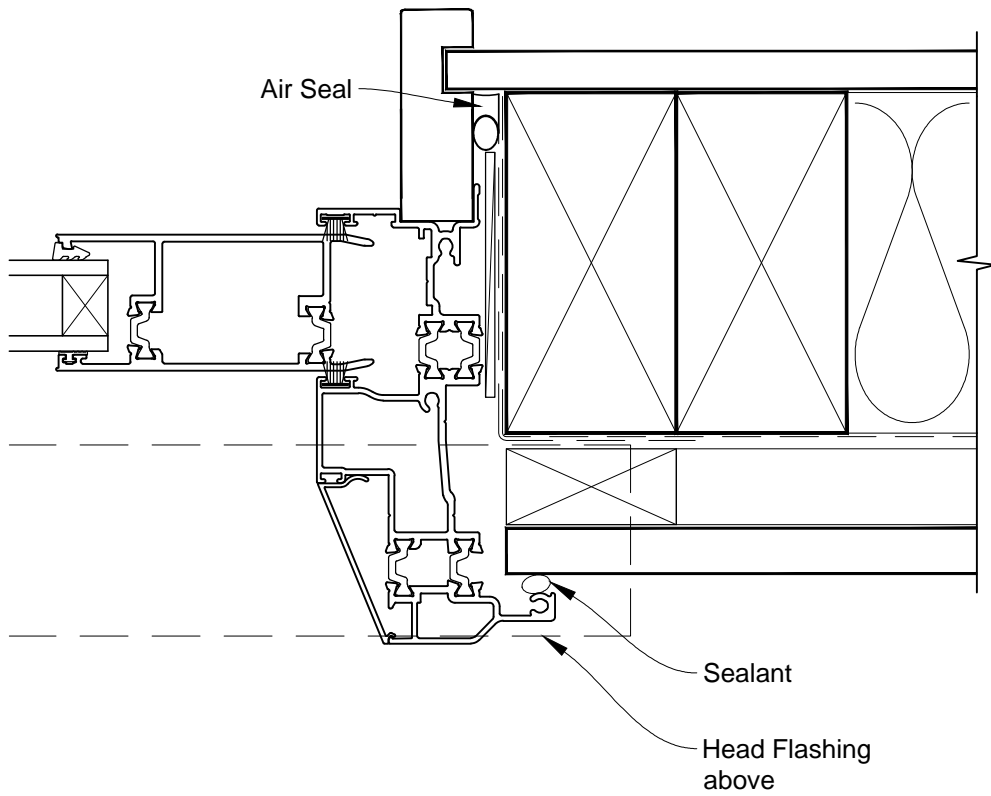

# INSTALLATION DETAIL - ALThERM RESIDENTIAL THERMAL HEART - SLIDING WINDOW ON FLAT SHEET CAVITY CONSTRUCTION

Date: 01.03.14

Scale: 1:2

CAD Ref.: ATSWFS-CH

# INSTALLATION DETAIL - ALThERM RESIDENTIAL THERMAL HEART - SLIDING WINDOW ON FLAT SHEET CAVITY CONSTRUCTION

Date: 01.03.14

Scale: 1:2

CAD Ref.: ATSWFS-CJ