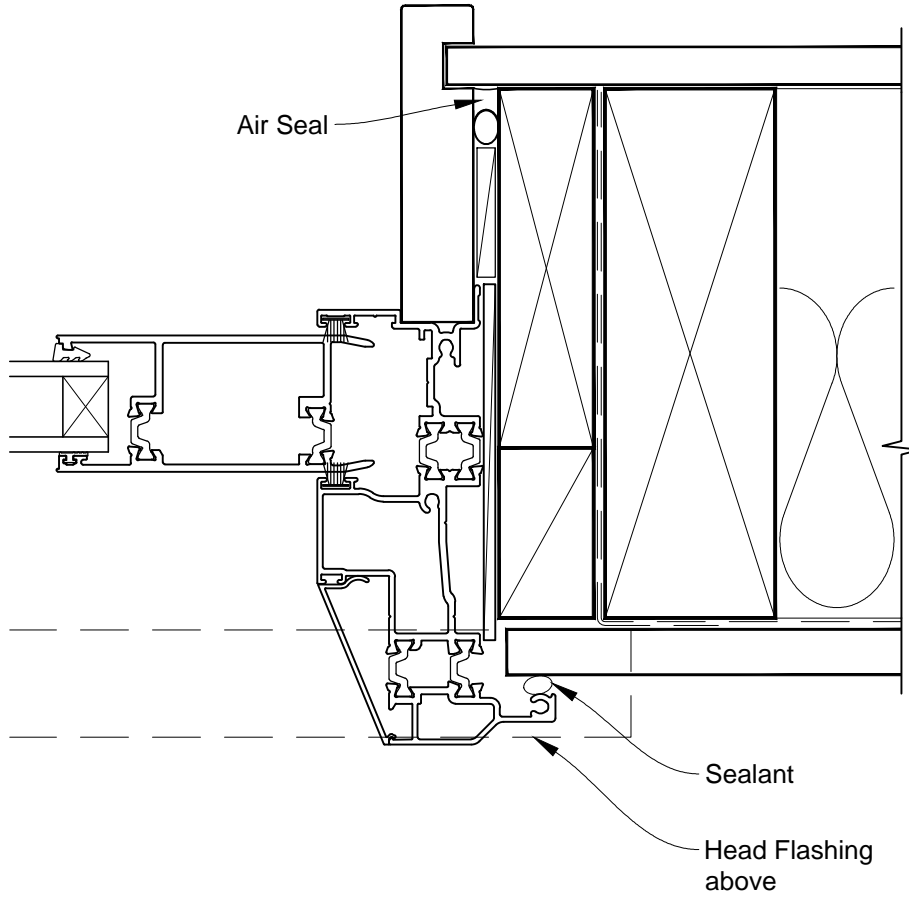

# INSTALLATION DETAIL - ALThERM RESIDENTIAL THERMAL HEART - SLIDING WINDOW ON FLAT SHEET CAVITY CONSTRUCTION

Date: 01.03.14

Scale: 1:2

CAD Ref.: ATSWFS-CS2

**INSTALLATION DETAIL - ALThERM RESIDENTIAL THERMAL  
HEART - SLIDING WINDOW ON FLAT SHEET  
DIRECT FIXED CLADDING**

Date: 01.03.14

Scale: 1:2

CAD Ref.: ATSWFS-DH

**INSTALLATION DETAIL - ALThERM RESIDENTIAL THERMAL  
HEART - SLIDING WINDOW ON FLAT SHEET  
DIRECT FIXED CLADDING**

Date: 01.03.14

Scale: 1:2

CAD Ref.: ATSWFS-DJ

**INSTALLATION DETAIL - ALThERM RESIDENTIAL THERMAL  
HEART - SLIDING WINDOW ON FLAT SHEET  
DIRECT FIXED CLADDING**

Date: 01.03.14

Scale: 1:2

CAD Ref.: ATSWFS-DS

**INSTALLATION DETAIL - ALThERM RESIDENTIAL THERMAL HEART - SLIDING WINDOW ON FLAT SHEET DIRECT FIXED CLADDING**