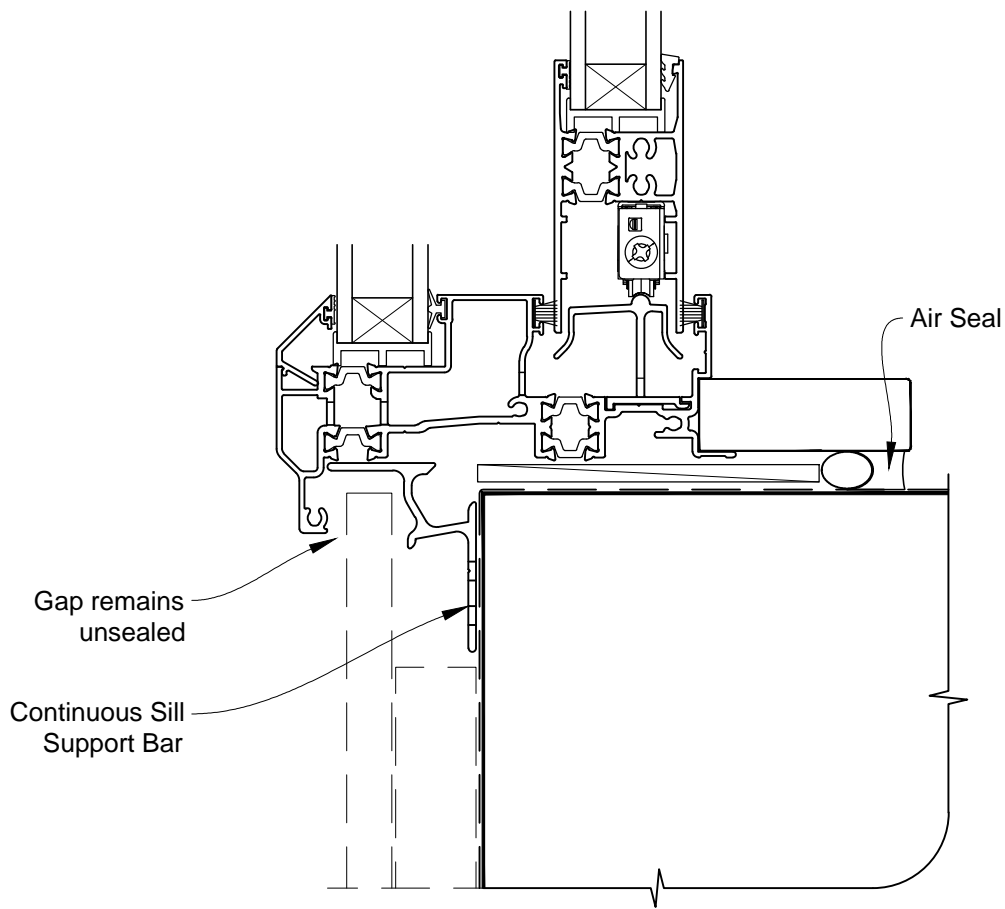

INSTALLATION DETAIL - ALThERM RESIDENTIAL THERMAL HEART - SLIDING WINDOW ON FLAT SHEET CAVITY CONSTRUCTION

Date: 01.03.14

Scale: 1:2

CAD Ref.: ATSWFS-CS2