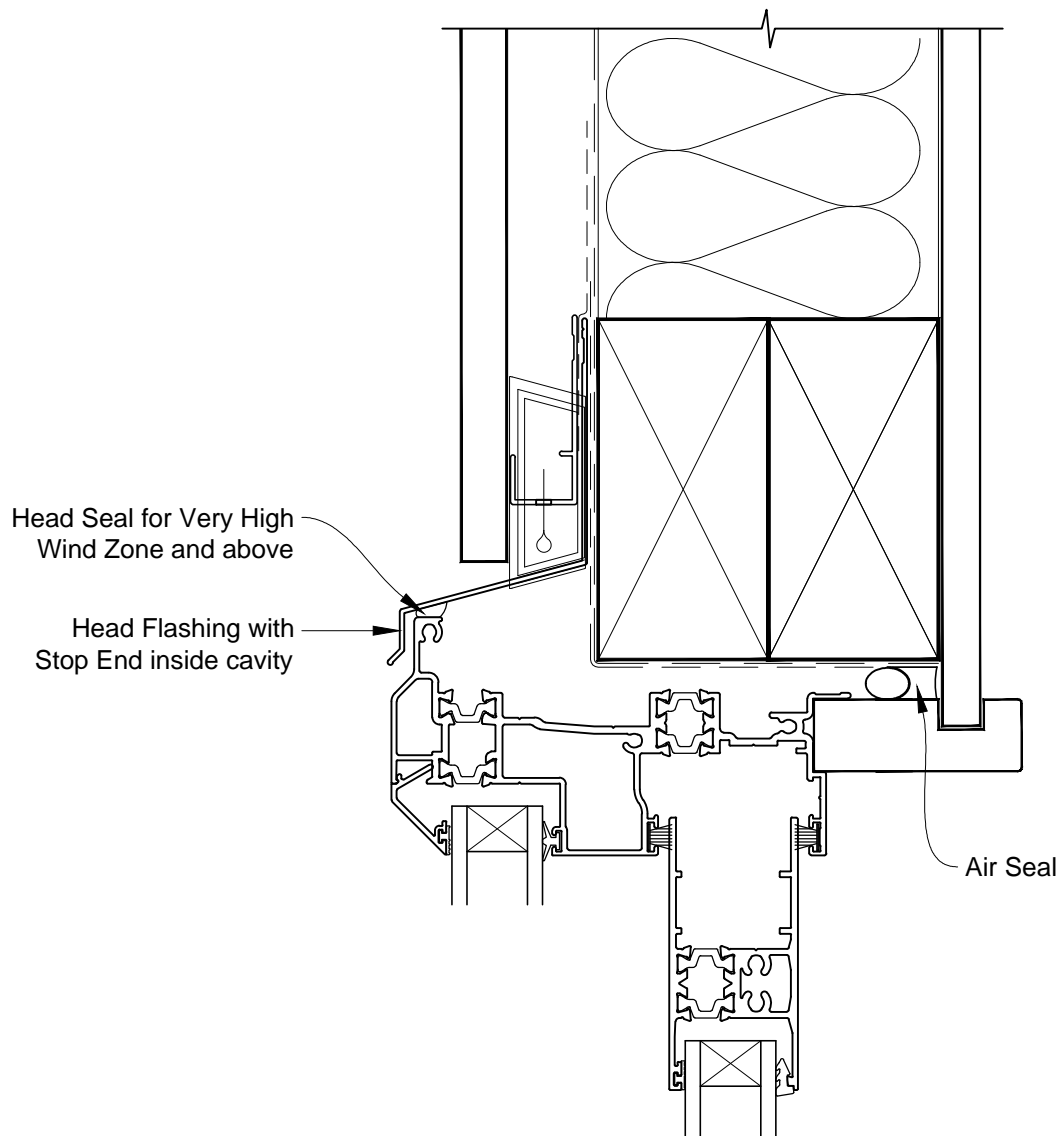

# INSTALLATION DETAIL - ALThERM RESIDENTIAL THERMAL HEART - SLIDING WINDOW ON FLAT SHEET CAVITY CONSTRUCTION

Date: 01.03.14

Scale: 1:2

CAD Ref.: ATSWFS-CH

# INSTALLATION DETAIL - ALThERM RESIDENTIAL THERMAL HEART - SLIDING WINDOW ON FLAT SHEET CAVITY CONSTRUCTION

Date: 01.03.14

Scale: 1:2

CAD Ref.: ATSWFS-CJ