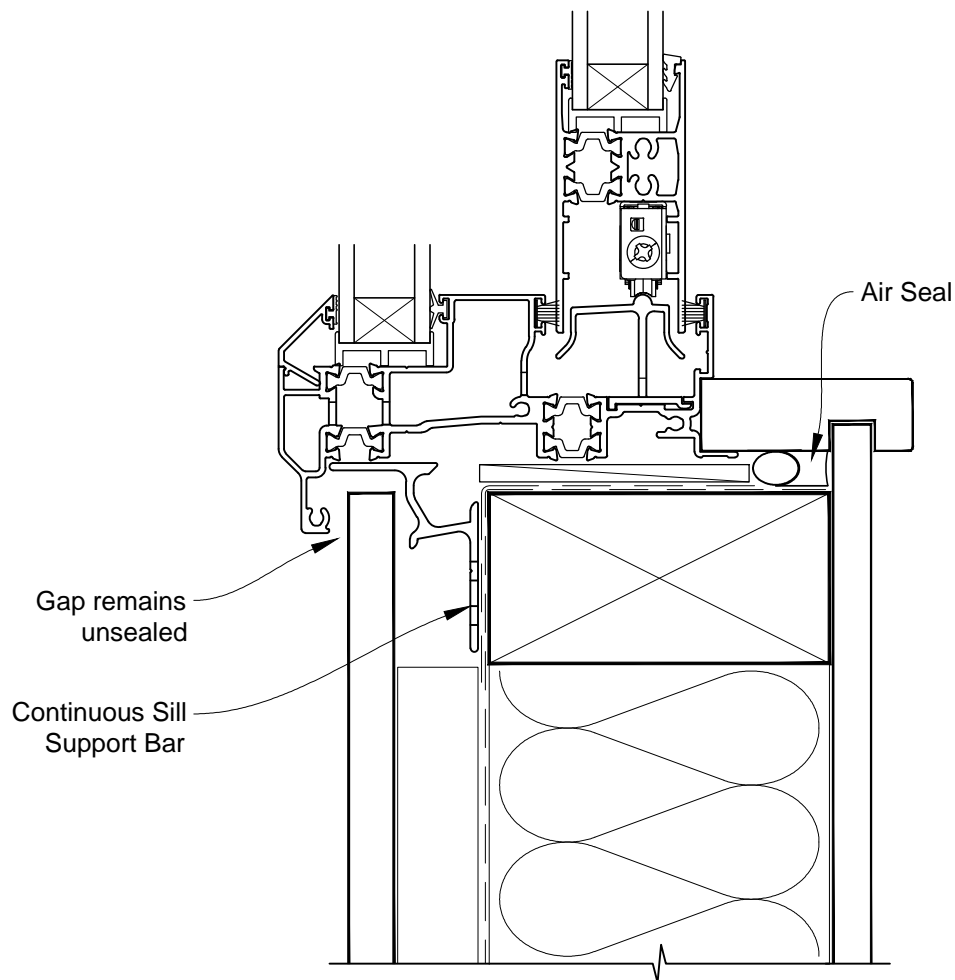

INSTALLATION DETAIL - ALThERM RESIDENTIAL THERMAL HEART - SLIDING WINDOW ON FLAT SHEET CAVITY CONSTRUCTION

Date: 01.03.14

Scale: 1:2

CAD Ref.: ATSWFS-CS