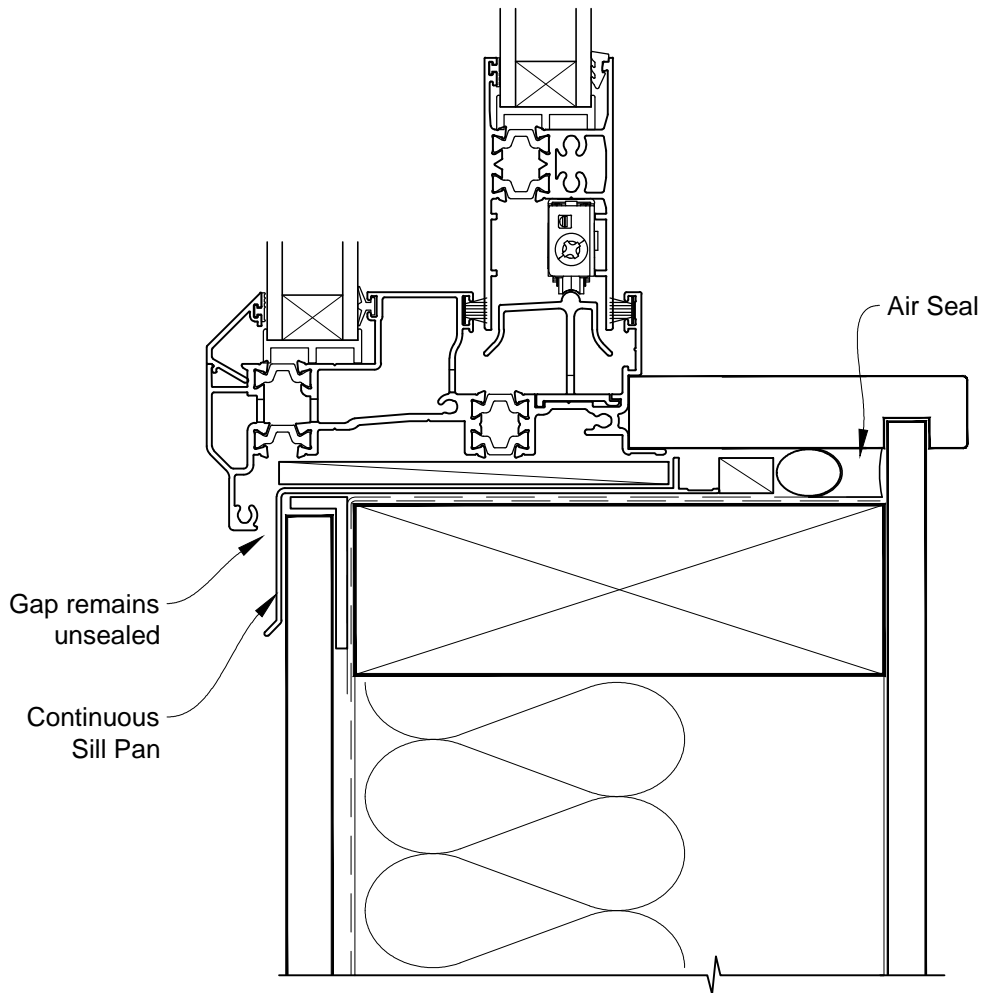

**INSTALLATION DETAIL - ALThERM RESIDENTIAL THERMAL
HEART - SLIDING WINDOW ON FLAT SHEET
DIRECT FIXED CLADDING**

Date: 01.03.14

Scale: 1:2

CAD Ref.: ATSWFS-DS