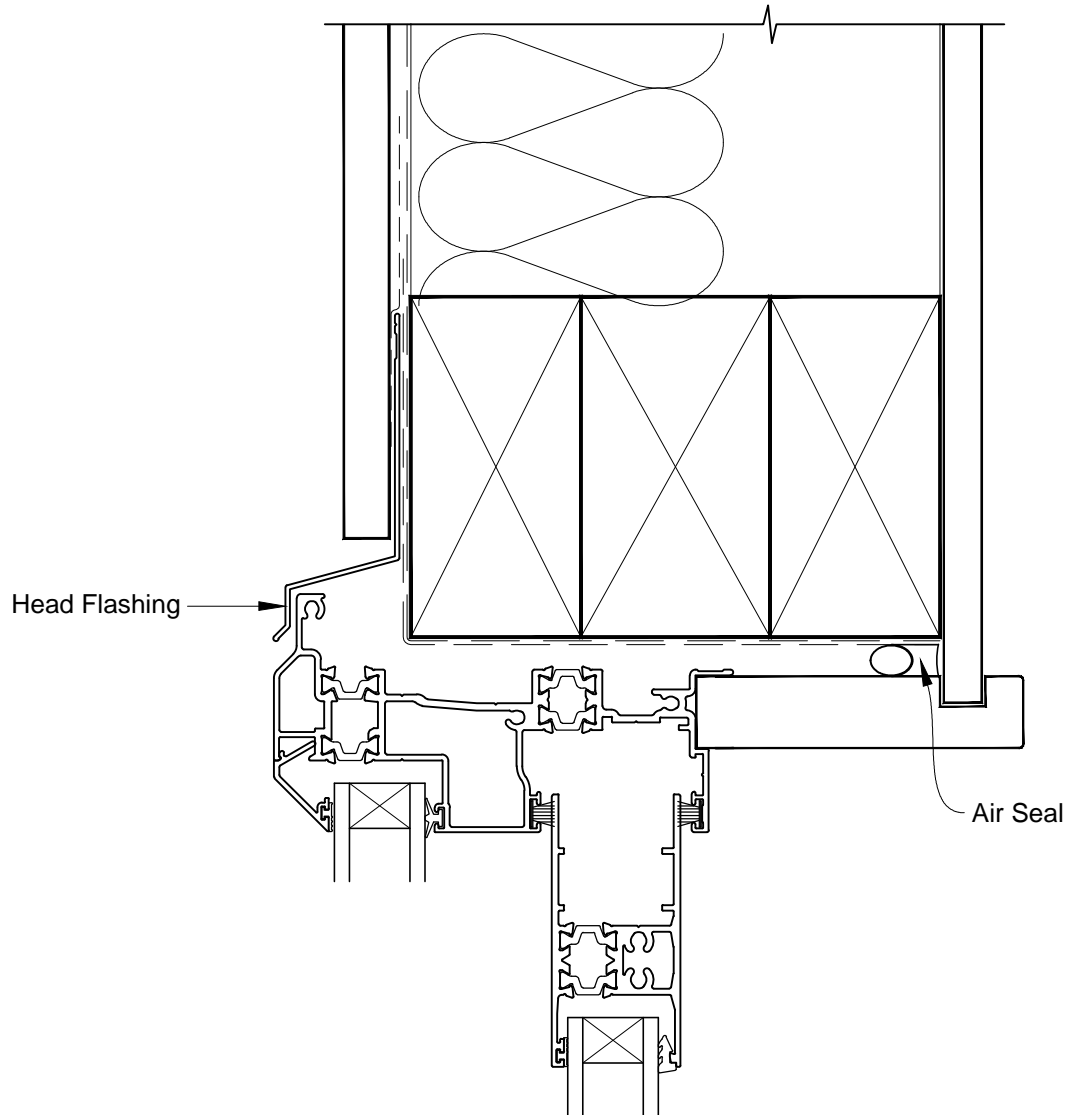

**INSTALLATION DETAIL - ALThERM RESIDENTIAL THERMAL
HEART - SLIDING WINDOW ON FLAT SHEET
DIRECT FIXED CLADDING**

Date: 01.03.14

Scale: 1:2

CAD Ref.: ATSWFS-DH