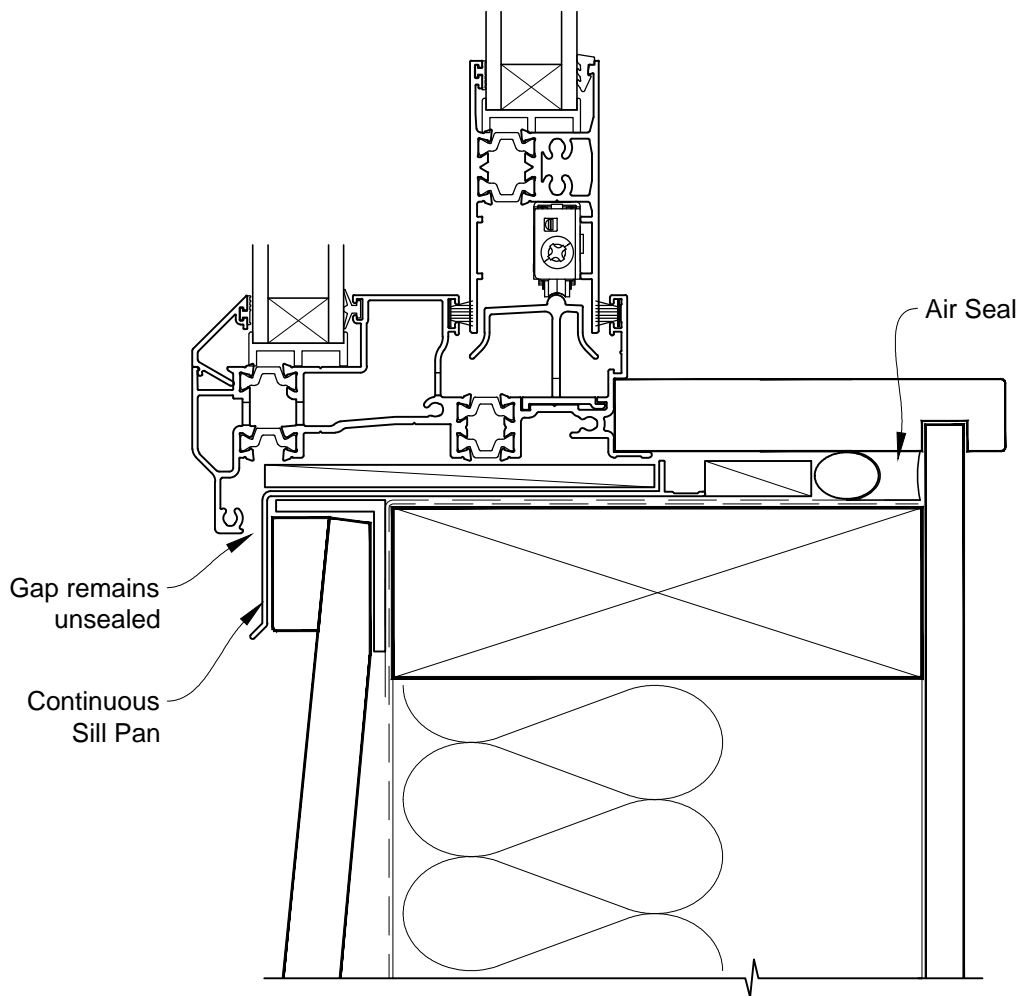

INSTALLATION DETAIL - ALThERM RESIDENTIAL THERMAL HEART - SLIDING WINDOW ON BEVELBACK WEATHERBOARD DIRECT FIXED CLADDING

Date: 01.03.14

Scale: 1:2

CAD Ref.: ATSWBW-DS