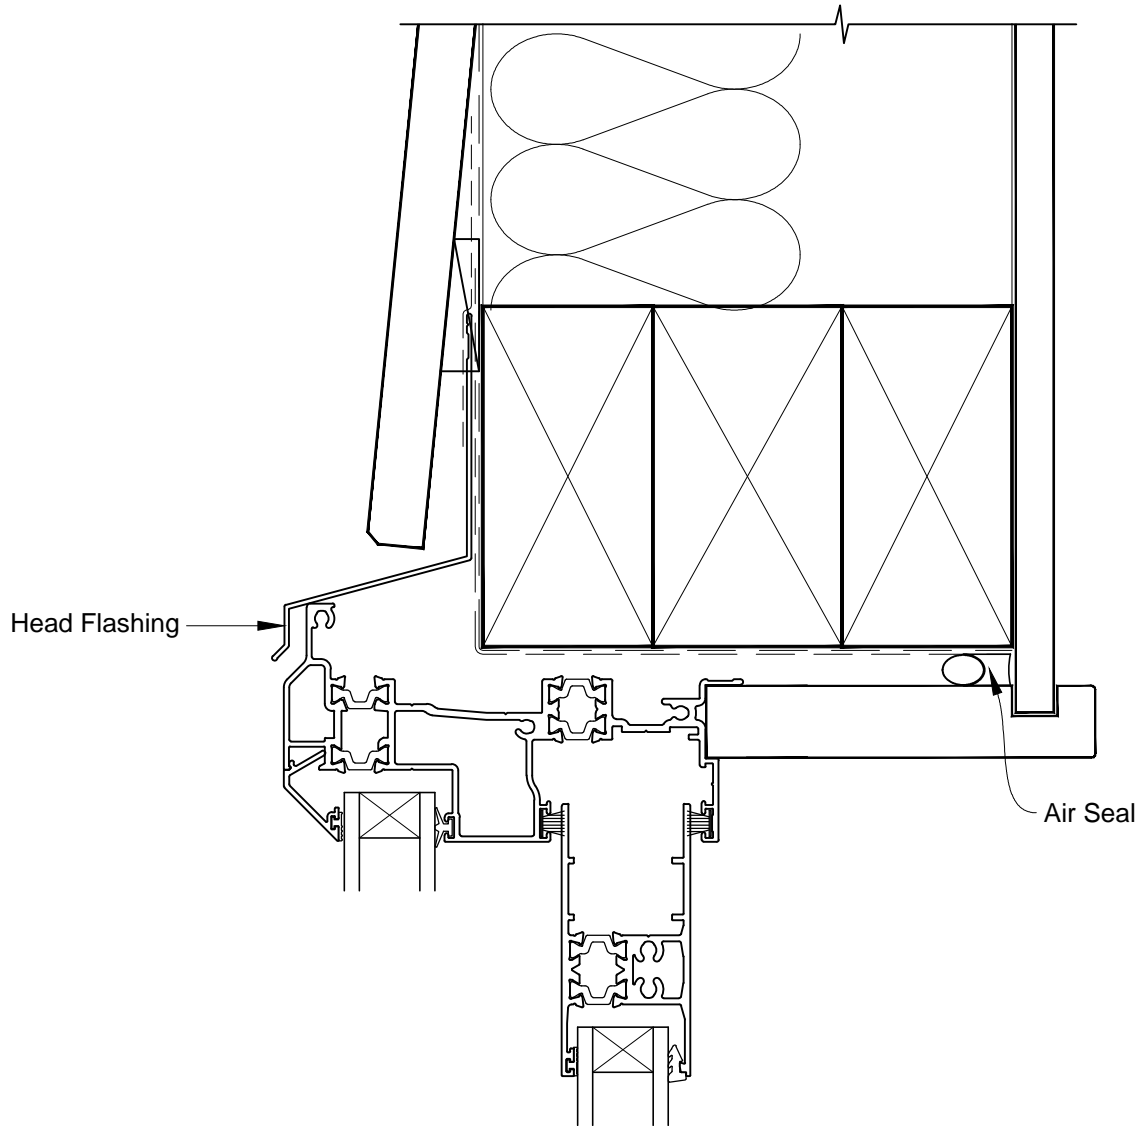

Date: 01.03.14

Scale: 1:2

CAD Ref.: ATSWBW-CJ

INSTALLATION DETAIL - ALThERM RESIDENTIAL THERMAL HEART - SLIDING WINDOW ON BEVELBACK WEATHERBOARD CAVITY CONSTRUCTION

Date: 01.03.14

Scale: 1:2

CAD Ref.: ATSWBW-CS

INSTALLATION DETAIL - ALThERM RESIDENTIAL THERMAL HEART - SLIDING WINDOW ON BEVELBACK WEATHERBOARD CAVITY CONSTRUCTION

Date: 01.03.14

Scale: 1:2

CAD Ref.: ATSWBW-CS2

**INSTALLATION DETAIL - ALTherm RESIDENTIAL THERMAL
HEART - SLIDING WINDOW ON BEVELBACK WEATHERBOARD
DIRECT FIXED CLADDING**

Date: 01.03.14

Scale: 1:2

CAD Ref.: ATSWBW-DH

INSTALLATION DETAIL - ALThERM RESIDENTIAL THERMAL HEART - SLIDING WINDOW ON BEVELBACK WEATHERBOARD DIRECT FIXED CLADDING

Date: 01.03.14

Scale: 1:2

CAD Ref.: ATSWBW-DJ