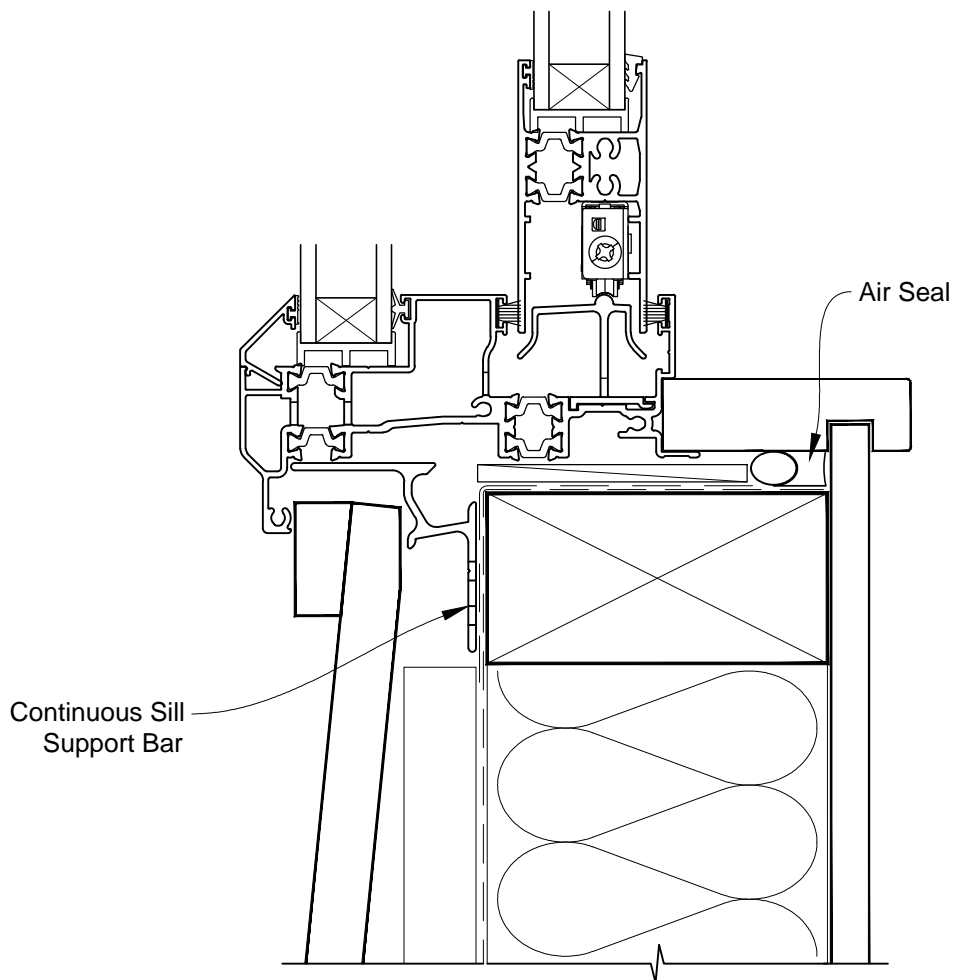

INSTALLATION DETAIL - ALThERM RESIDENTIAL THERMAL HEART - SLIDING WINDOW ON BEVELBACK WEATHERBOARD CAVITY CONSTRUCTION

Date: 01.03.14

Scale: 1:2

CAD Ref.: ATSWBW-CH

INSTALLATION DETAIL - ALTherm RESIDENTIAL THERMAL HEART - SLIDING WINDOW ON BEVELBACK WEATHERBOARD CAVITY CONSTRUCTION

Date: 01.03.14

Scale: 1:2

CAD Ref.: ATSWBW-CJ

INSTALLATION DETAIL - ALThERM RESIDENTIAL THERMAL HEART - SLIDING WINDOW ON BEVELBACK WEATHERBOARD CAVITY CONSTRUCTION

Date: 01.03.14

Scale: 1:2

CAD Ref.: ATSWBW-CS

INSTALLATION DETAIL - ALThERM RESIDENTIAL THERMAL HEART - SLIDING WINDOW ON BEVELBACK WEATHERBOARD CAVITY CONSTRUCTION

Date: 01.03.14

Scale: 1:2

CAD Ref.: ATSWBW-CS2

**INSTALLATION DETAIL - ALTherm RESIDENTIAL THERMAL
HEART - SLIDING WINDOW ON BEVELBACK WEATHERBOARD
DIRECT FIXED CLADDING**