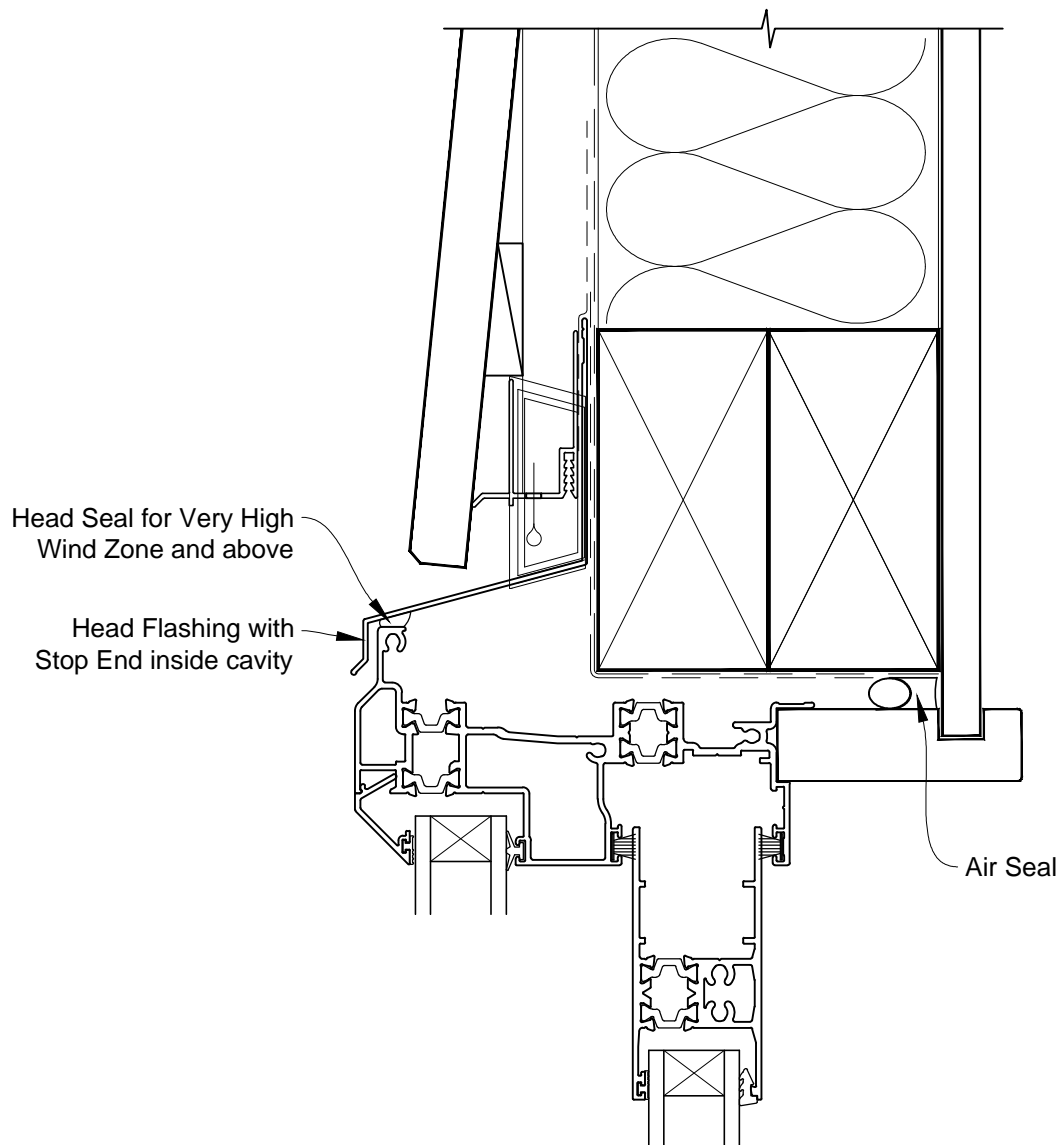

INSTALLATION DETAIL - ALThERM RESIDENTIAL THERMAL HEART - SLIDING WINDOW ON BEVELBACK WEATHERBOARD CAVITY CONSTRUCTION

Date: 01.03.14

Scale: 1:2

CAD Ref.: ATSWBW-CH

INSTALLATION DETAIL - ALTherm RESIDENTIAL THERMAL HEART - SLIDING WINDOW ON BEVELBACK WEATHERBOARD CAVITY CONSTRUCTION