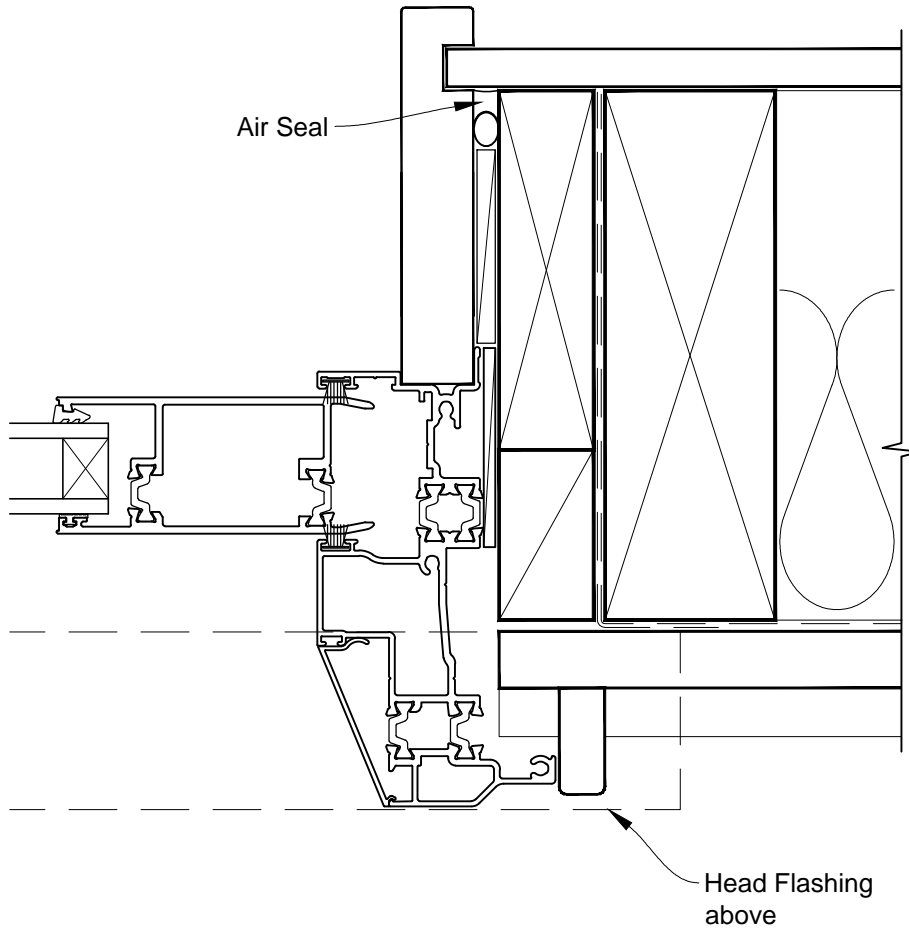

INSTALLATION DETAIL - ALThERM RESIDENTIAL THERMAL HEART - SLIDING WINDOW ON BEVELBACK WEATHERBOARD CAVITY CONSTRUCTION

Date: 01.03.14

Scale: 1:2

CAD Ref.: ATSWBW-CS2

**INSTALLATION DETAIL - ALTherm RESIDENTIAL THERMAL
HEART - SLIDING WINDOW ON BEVELBACK WEATHERBOARD
DIRECT FIXED CLADDING**

Date: 01.03.14

Scale: 1:2

CAD Ref.: ATSWBW-DH

INSTALLATION DETAIL - ALThERM RESIDENTIAL THERMAL HEART - SLIDING WINDOW ON BEVELBACK WEATHERBOARD DIRECT FIXED CLADDING

Date: 01.03.14

Scale: 1:2

CAD Ref.: ATSWBW-DJ

INSTALLATION DETAIL - ALThERM RESIDENTIAL THERMAL HEART - SLIDING WINDOW ON BEVELBACK WEATHERBOARD DIRECT FIXED CLADDING

Date: 01.03.14

Scale: 1:2

CAD Ref.: ATSWBW-DS

INSTALLATION DETAIL - ALThERM RESIDENTIAL THERMAL HEART - SLIDING WINDOW ON BEVELBACK WEATHERBOARD DIRECT FIXED CLADDING