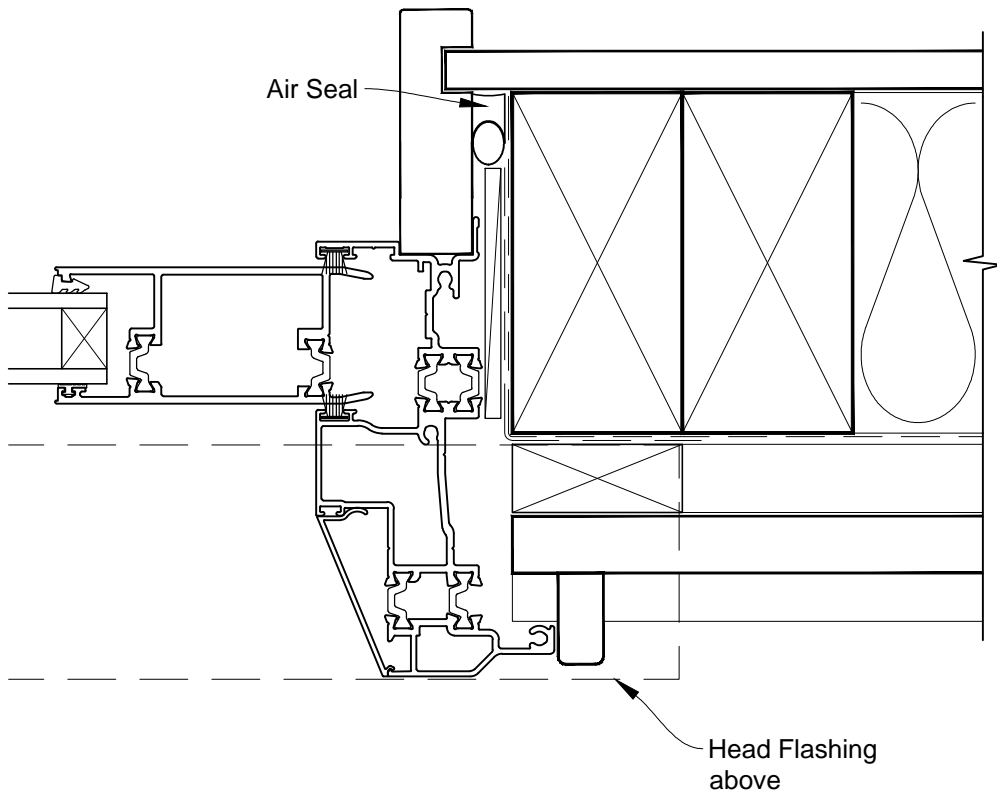

INSTALLATION DETAIL - ALThERM RESIDENTIAL THERMAL HEART - SLIDING WINDOW ON BEVELBACK WEATHERBOARD CAVITY CONSTRUCTION

Date: 01.03.14

Scale: 1:2

CAD Ref.: ATSWBW-CH

INSTALLATION DETAIL - ALTherm RESIDENTIAL THERMAL HEART - SLIDING WINDOW ON BEVELBACK WEATHERBOARD CAVITY CONSTRUCTION

Date: 01.03.14

Scale: 1:2

CAD Ref.: ATSWBW-CJ

INSTALLATION DETAIL - ALThERM RESIDENTIAL THERMAL HEART - SLIDING WINDOW ON BEVELBACK WEATHERBOARD CAVITY CONSTRUCTION

Date: 01.03.14

Scale: 1:2

CAD Ref.: ATSWBW-CS