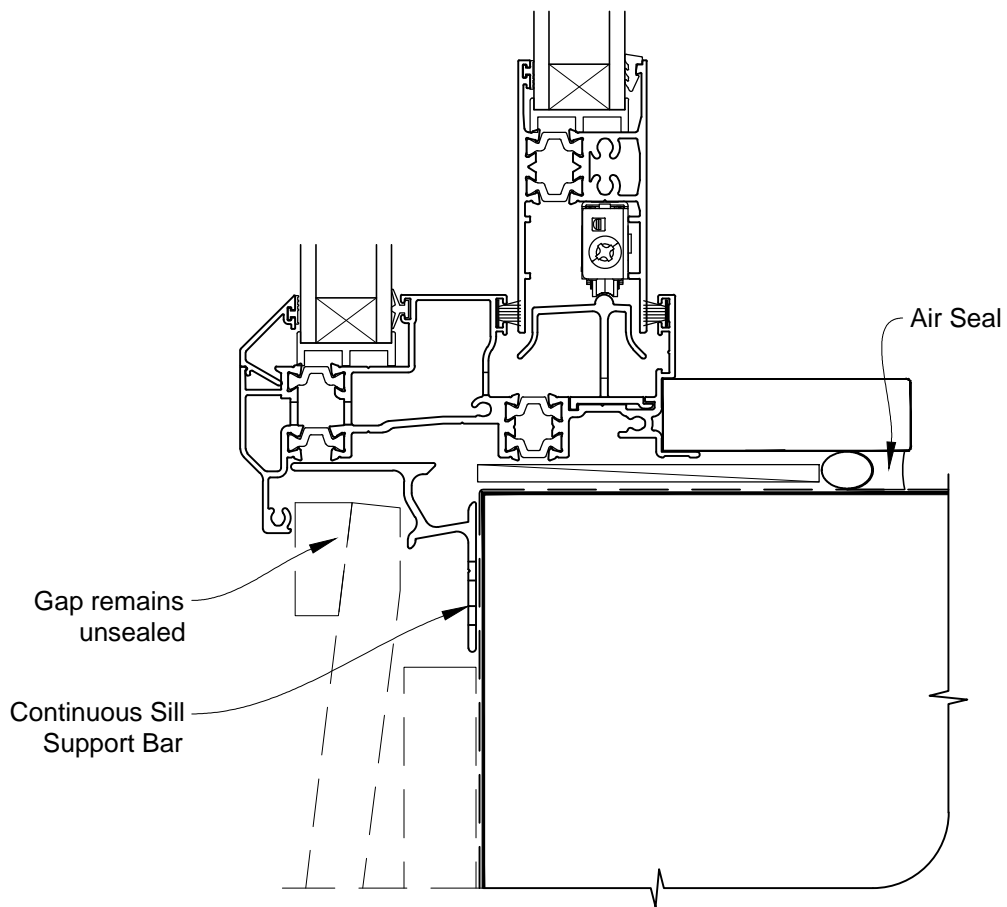

INSTALLATION DETAIL - ALThERM RESIDENTIAL THERMAL HEART - SLIDING WINDOW ON BEVELBACK WEATHERBOARD CAVITY CONSTRUCTION

Date: 01.03.14

Scale: 1:2

CAD Ref.: ATSWBW-CS2