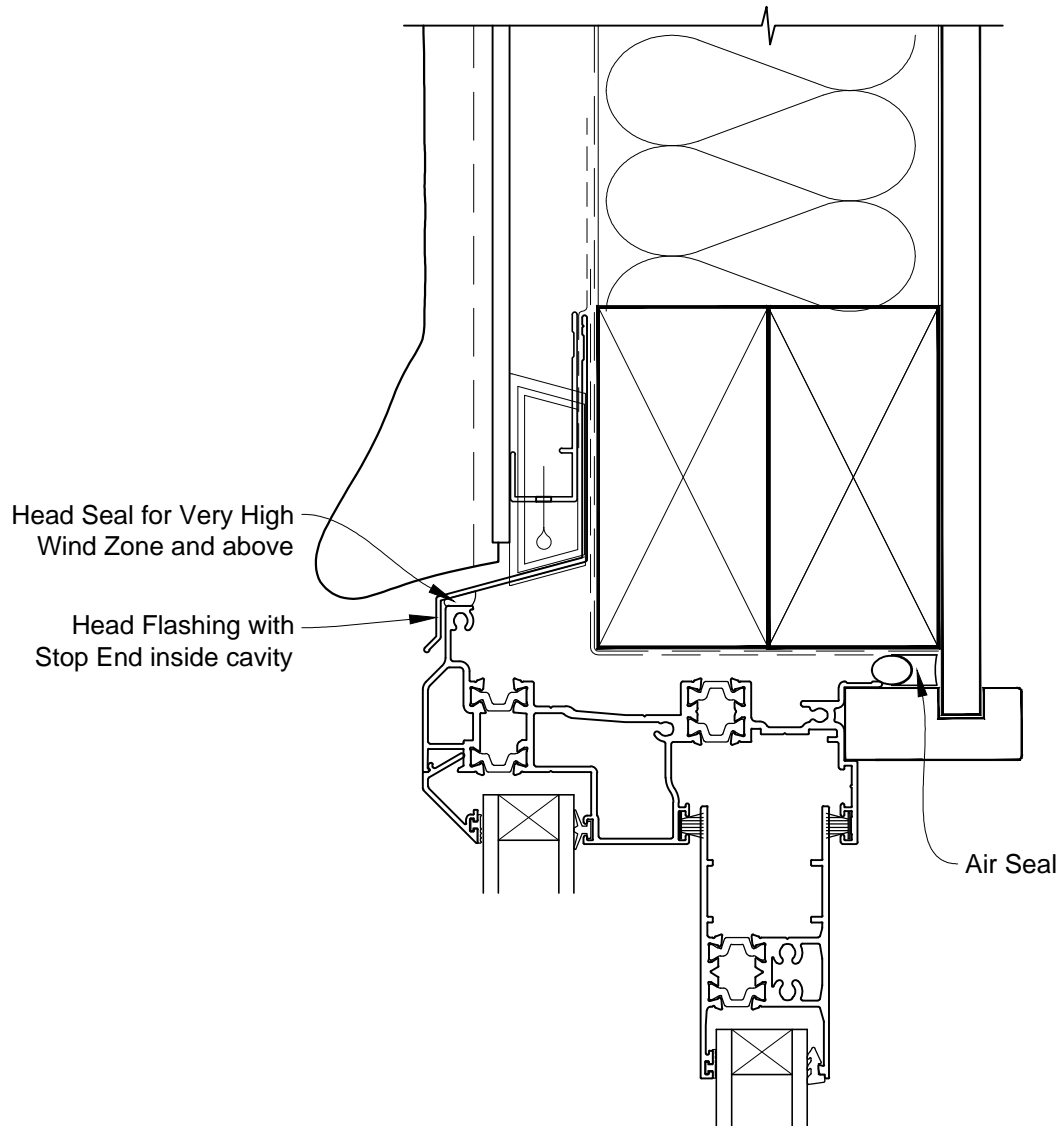

**INSTALLATION DETAIL - ALThERM RESIDENTIAL THERMAL
HEART - SLIDING DOOR ON STUCCO
CAVITY CONSTRUCTION**

Date: 01.03.14

Scale: 1:2

CAD Ref.: ATSDST-CH

INSTALLATION DETAIL - ALThERM RESIDENTIAL THERMAL HEART - SLIDING DOOR ON STUCCO CAVITY CONSTRUCTION