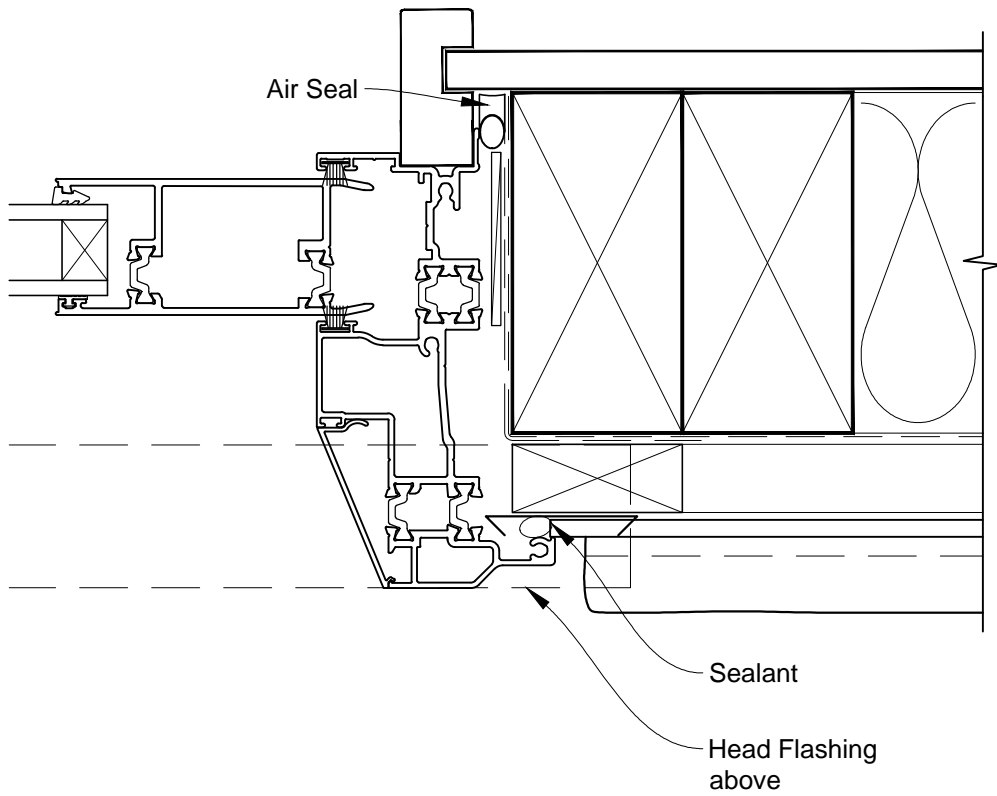

**INSTALLATION DETAIL - ALThERM RESIDENTIAL THERMAL
HEART - SLIDING DOOR ON STUCCO
CAVITY CONSTRUCTION**

Date: 01.03.14

Scale: 1:2

CAD Ref.: ATSDST-CH

INSTALLATION DETAIL - ALThERM RESIDENTIAL THERMAL HEART - SLIDING DOOR ON STUCCO CAVITY CONSTRUCTION

Date: 01.03.14

Scale: 1:2

CAD Ref.: ATSDST-CJ

INSTALLATION DETAIL - ALThERM RESIDENTIAL THERMAL HEART - SLIDING DOOR ON STUCCO CAVITY CONSTRUCTION

Date: 01.03.14

Scale: 1:2

CAD Ref.: ATSDST-CS