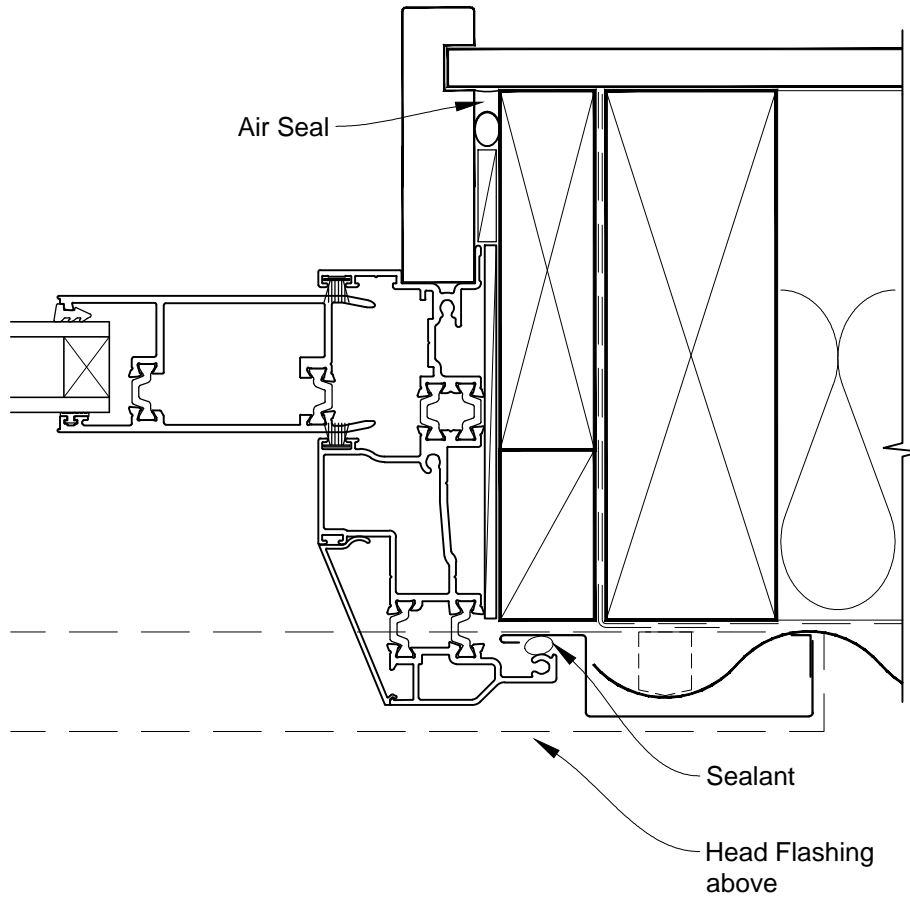

# INSTALLATION DETAIL - ALThERM RESIDENTIAL THERMAL HEART - SLIDING DOOR ON PROFILE METAL CAVITY CONSTRUCTION

Date: 01.03.14

Scale: 1:2

CAD Ref.: ATSDPM-CS

**INSTALLATION DETAIL - ALTherm RESIDENTIAL THERMAL  
HEART - SLIDING DOOR ON PROFILE METAL  
DIRECT FIXED CLADDING**

Date: 01.03.14

Scale: 1:2

CAD Ref.: ATSDPM-DH

# INSTALLATION DETAIL - ALTherm RESIDENTIAL THERMAL HEART - SLIDING DOOR ON PROFILE METAL DIRECT FIXED CLADDING

Date: 01.03.14

Scale: 1:2

CAD Ref.: ATSDPM-DJ

**INSTALLATION DETAIL - ALTherm RESIDENTIAL THERMAL  
HEART - SLIDING DOOR ON PROFILE METAL  
DIRECT FIXED CLADDING**