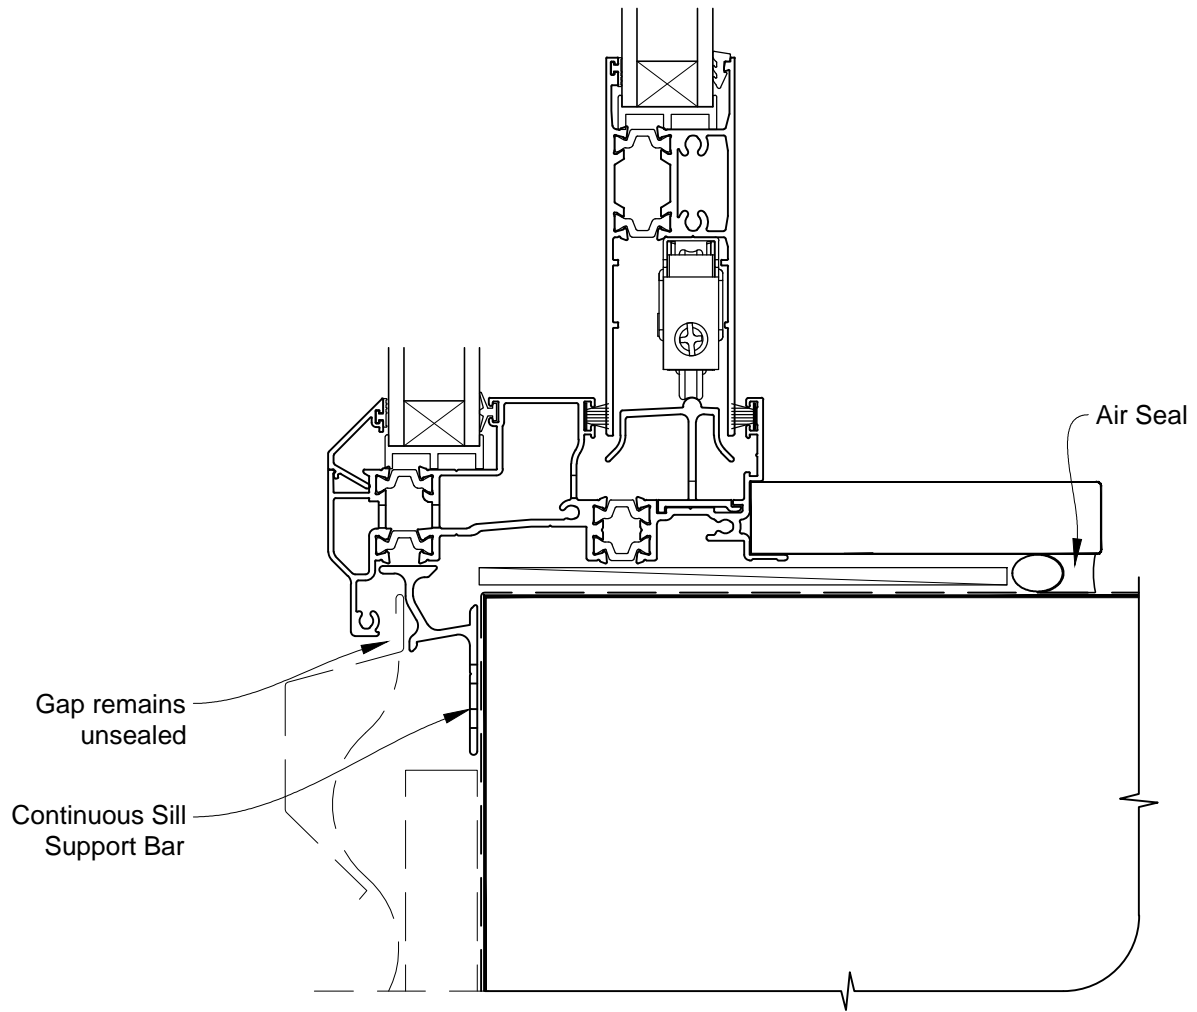

# INSTALLATION DETAIL - ALThERM RESIDENTIAL THERMAL HEART - SLIDING DOOR ON PROFILE METAL CAVITY CONSTRUCTION

Date: 01.03.14

Scale: 1:2

CAD Ref.: ATSDPM-CH

# INSTALLATION DETAIL - ALThERM RESIDENTIAL THERMAL HEART - SLIDING DOOR ON PROFILE METAL CAVITY CONSTRUCTION

Date: 01.03.14

Scale: 1:2

CAD Ref.: ATSDPM-CJ

# INSTALLATION DETAIL - ALThERM RESIDENTIAL THERMAL HEART - SLIDING DOOR ON PROFILE METAL CAVITY CONSTRUCTION

Date: 01.03.14

Scale: 1:2

CAD Ref.: ATSDPM-CS

**INSTALLATION DETAIL - ALTherm RESIDENTIAL THERMAL  
HEART - SLIDING DOOR ON PROFILE METAL  
DIRECT FIXED CLADDING**