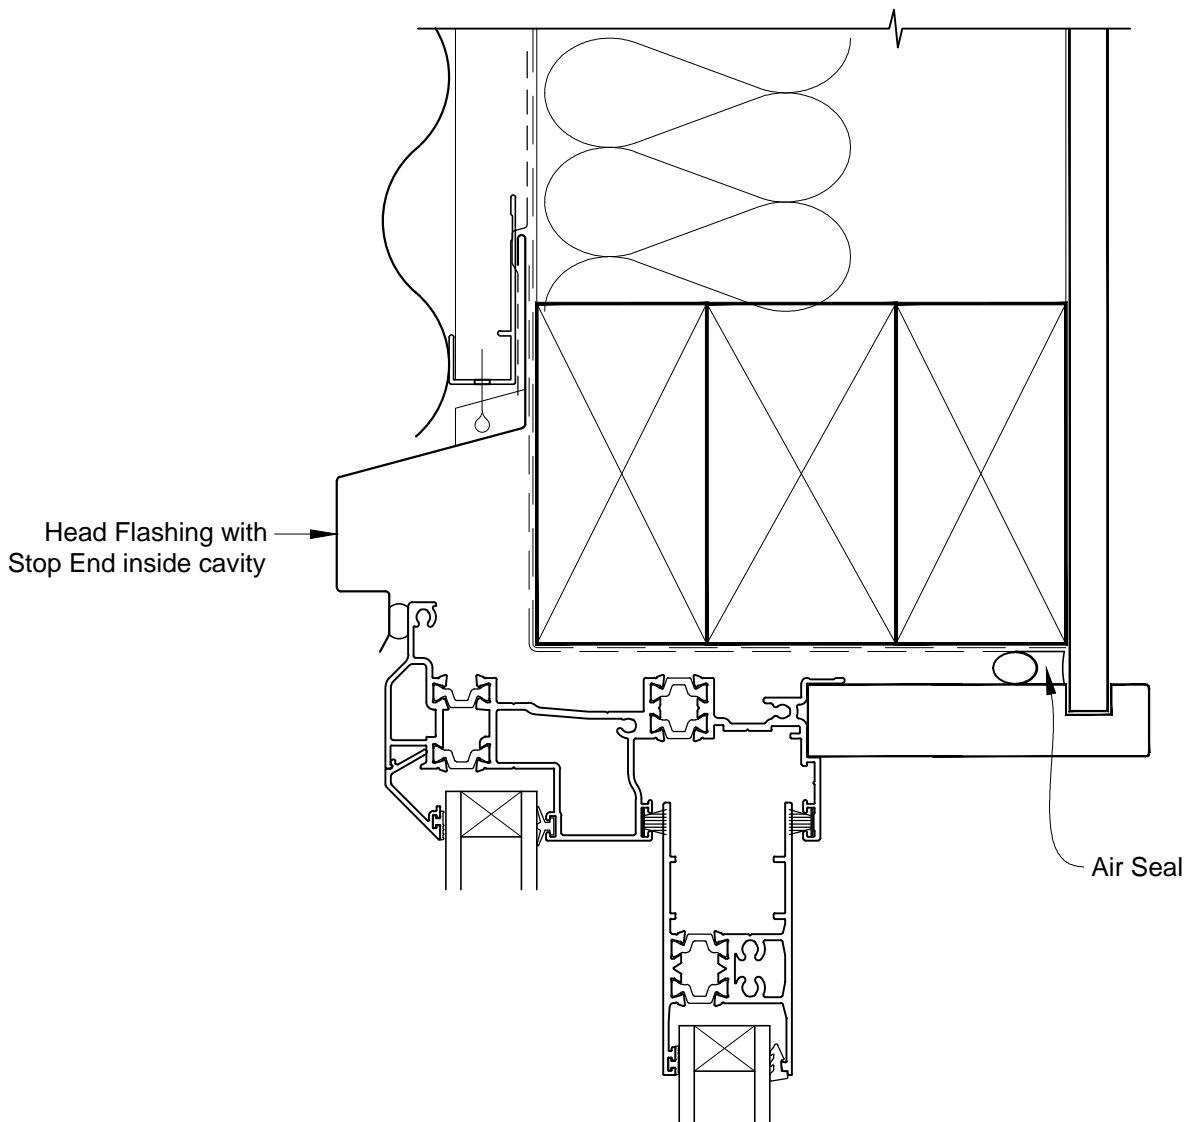

# INSTALLATION DETAIL - ALThERM RESIDENTIAL THERMAL HEART - SLIDING DOOR ON PROFILE METAL CAVITY CONSTRUCTION

Date: 01.03.14

Scale: 1:2

CAD Ref.: ATSDPM-CH

# INSTALLATION DETAIL - ALThERM RESIDENTIAL THERMAL HEART - SLIDING DOOR ON PROFILE METAL CAVITY CONSTRUCTION

Date: 01.03.14

Scale: 1:2

CAD Ref.: ATSDPM-CJ