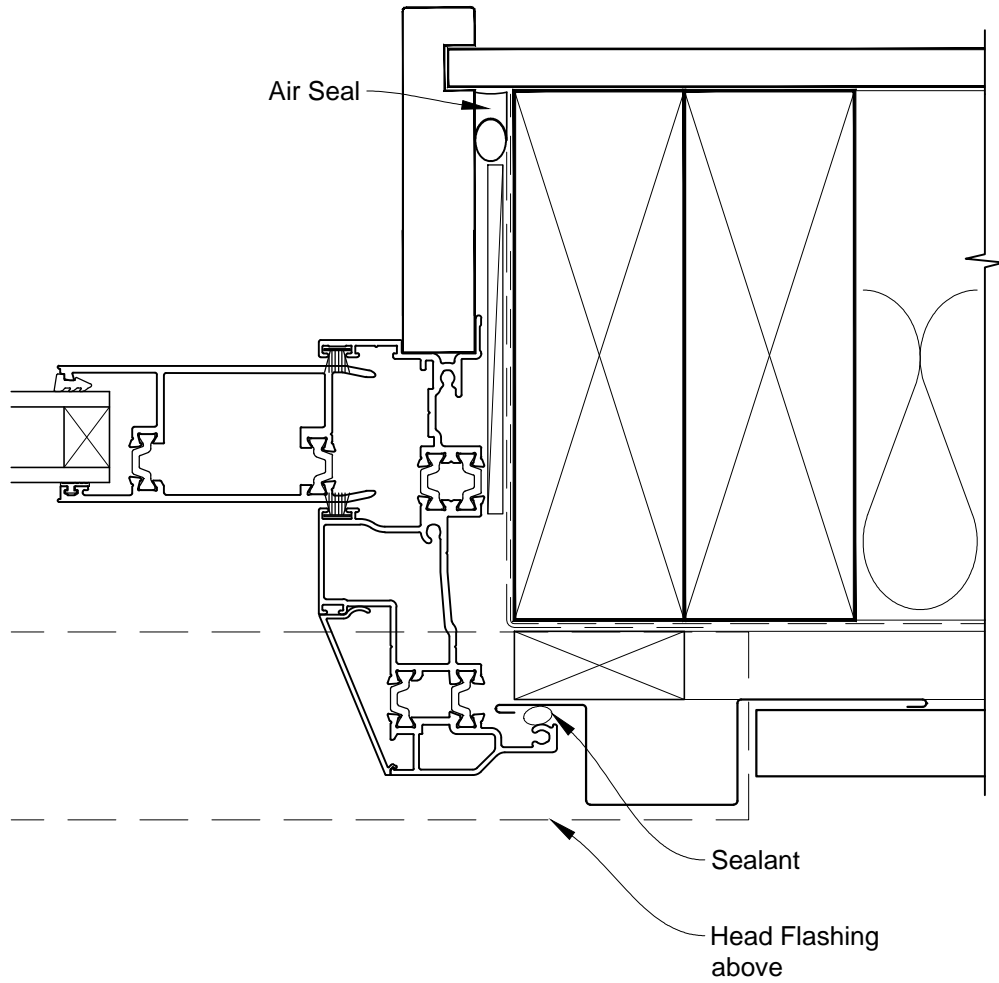

# INSTALLATION DETAIL - ALThERM RESIDENTIAL THERMAL HEART - SLIDING DOOR ON PROFILE METAL CAVITY CONSTRUCTION

Date: 01.03.14

Scale: 1:2

CAD Ref.: ATSDPM-CH

# INSTALLATION DETAIL - ALThERM RESIDENTIAL THERMAL HEART - SLIDING DOOR ON PROFILE METAL CAVITY CONSTRUCTION

Date: 01.03.14

Scale: 1:2

CAD Ref.: ATSDPM-CJ