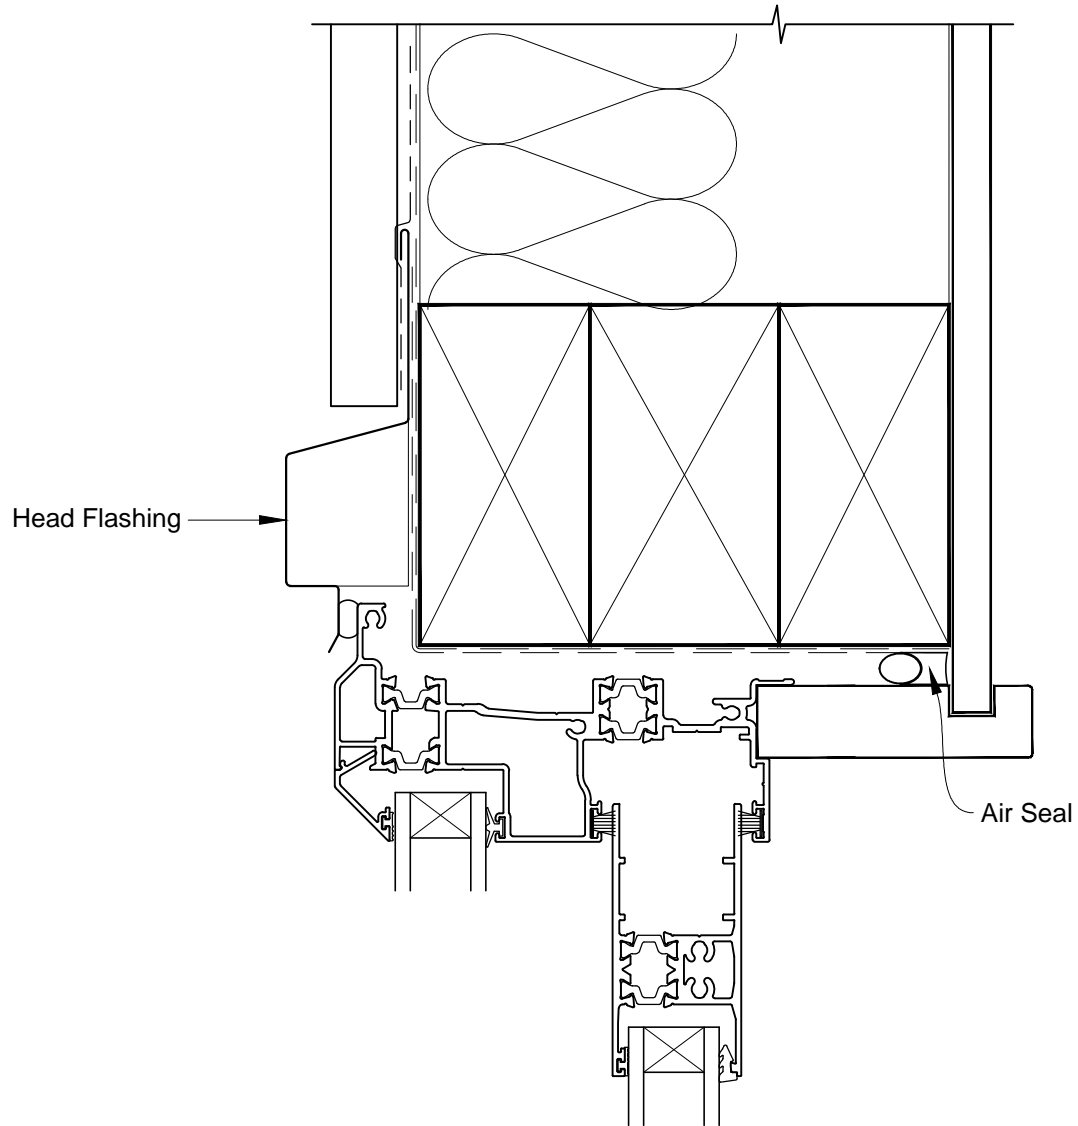

**INSTALLATION DETAIL - ALTherm RESIDENTIAL THERMAL
HEART - SLIDING DOOR ON PROFILE METAL
DIRECT FIXED CLADDING**

Date: 01.03.14

Scale: 1:2

CAD Ref.: ATSDPM-DH