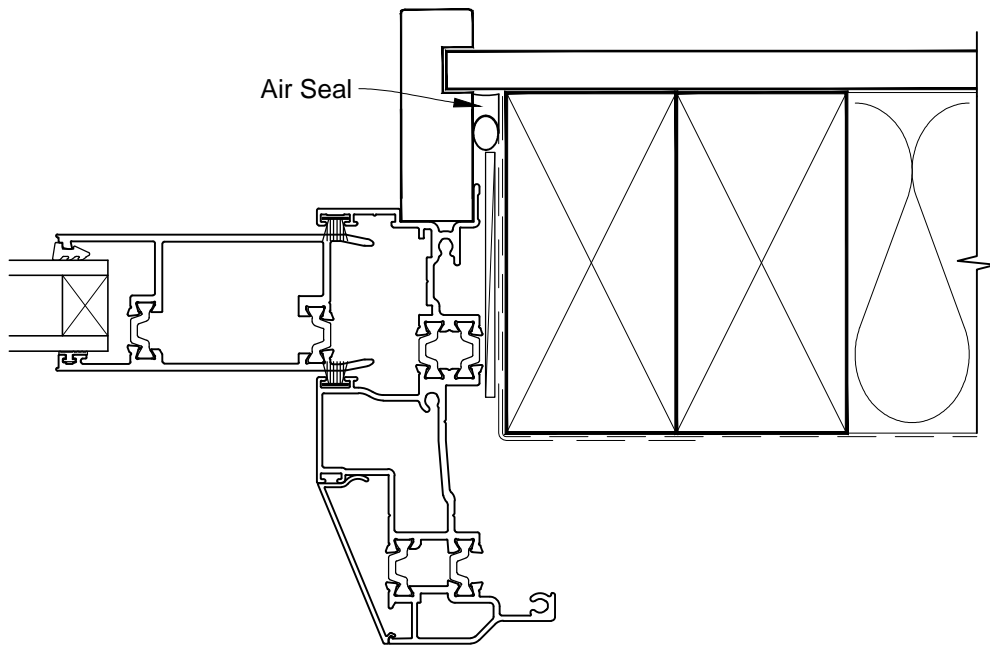

**INSTALLATION DETAIL - ALThERM RESIDENTIAL THERMAL
HEART - SLIDING DOOR ON NO CLADDING
CAVITY CONSTRUCTION**

Date: 01.03.14

Scale: 1:2

CAD Ref.: ATSDNC-CH

**INSTALLATION DETAIL - ALThERM RESIDENTIAL THERMAL
HEART - SLIDING DOOR ON NO CLADDING
CAVITY CONSTRUCTION**

Date: 01.03.14

Scale: 1:2

CAD Ref.: ATSDNC-CJ

**INSTALLATION DETAIL - ALThERM RESIDENTIAL THERMAL
HEART - SLIDING DOOR ON NO CLADDING
CAVITY CONSTRUCTION**

Date: 01.03.14

Scale: 1:2

CAD Ref.: ATSDNC-CS

**INSTALLATION DETAIL - ALThERM RESIDENTIAL THERMAL
HEART - SLIDING DOOR ON NO CLADDING
DIRECT FIXED CLADDING**