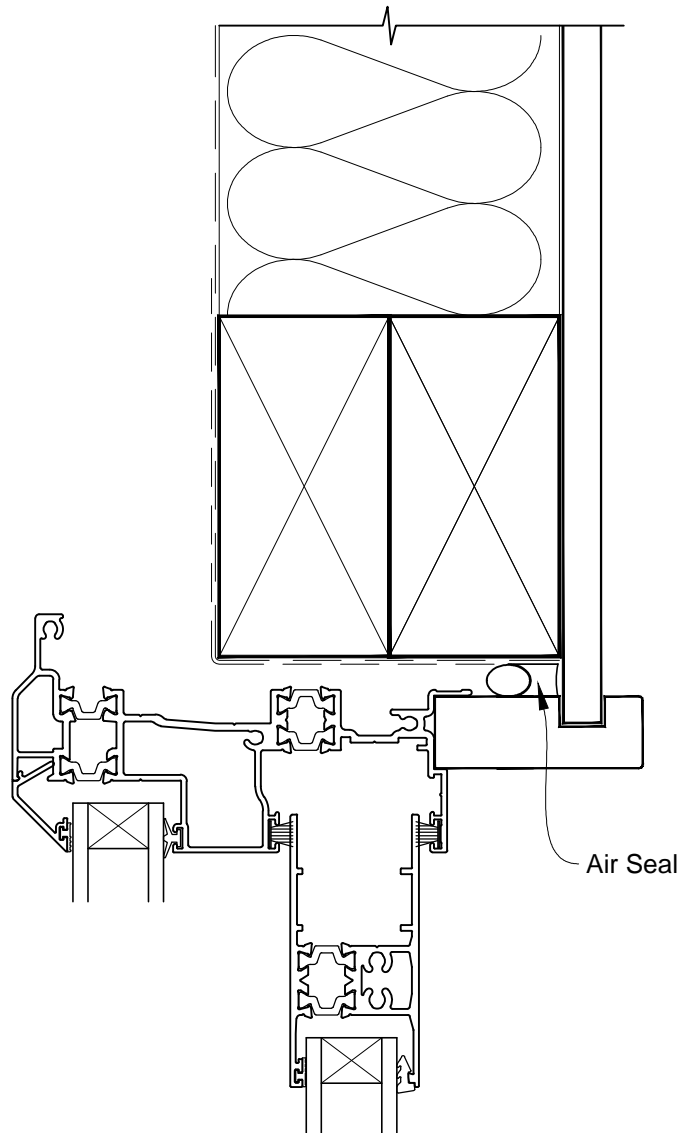

**INSTALLATION DETAIL - ALThERM RESIDENTIAL THERMAL
HEART - SLIDING DOOR ON NO CLADDING
CAVITY CONSTRUCTION**

Date: 01.03.14

Scale: 1:2

CAD Ref.: ATSDNC-CH

**INSTALLATION DETAIL - ALThERM RESIDENTIAL THERMAL
HEART - SLIDING DOOR ON NO CLADDING
CAVITY CONSTRUCTION**

Date: 01.03.14

Scale: 1:2

CAD Ref.: ATSDNC-CJ

**INSTALLATION DETAIL - ALThERM RESIDENTIAL THERMAL
HEART - SLIDING DOOR ON NO CLADDING
CAVITY CONSTRUCTION**

Date: 01.03.14

Scale: 1:2

CAD Ref.: ATSDNC-CS

**INSTALLATION DETAIL - ALThERM RESIDENTIAL THERMAL
HEART - SLIDING DOOR ON NO CLADDING
DIRECT FIXED CLADDING**