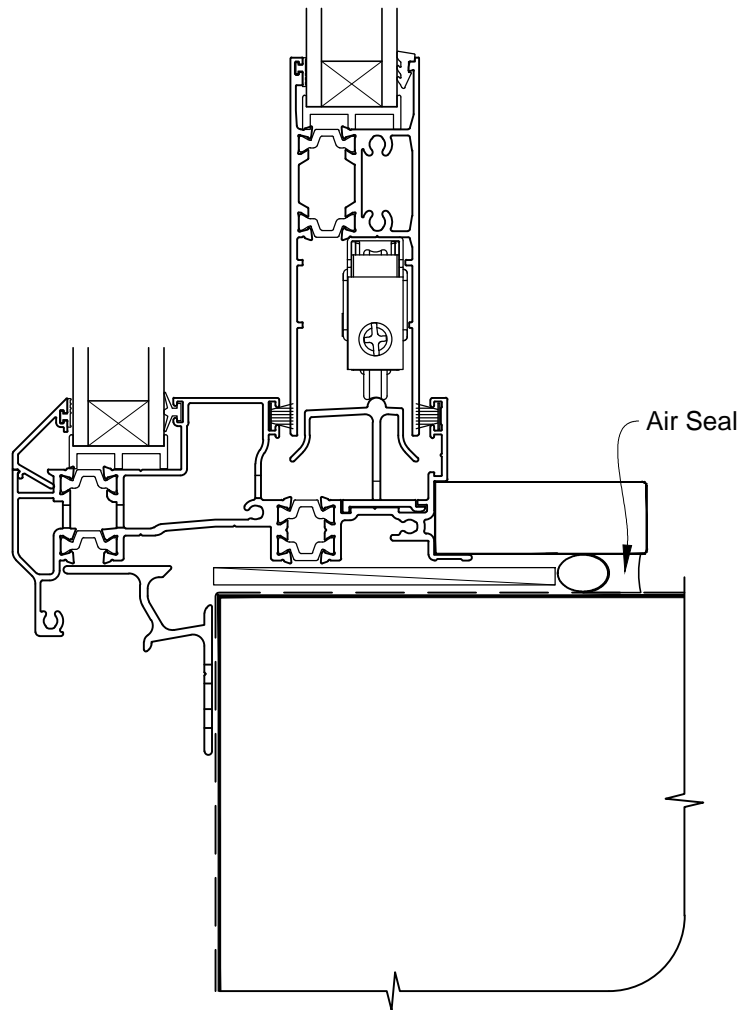

Date: 01.03.14

Scale: 1:2

CAD Ref.: ATSDNC-CJ

**INSTALLATION DETAIL - ALThERM RESIDENTIAL THERMAL
HEART - SLIDING DOOR ON NO CLADDING
CAVITY CONSTRUCTION**

Date: 01.03.14

Scale: 1:2

CAD Ref.: ATSDNC-CS

**INSTALLATION DETAIL - ALThERM RESIDENTIAL THERMAL
HEART - SLIDING DOOR ON NO CLADDING
DIRECT FIXED CLADDING**