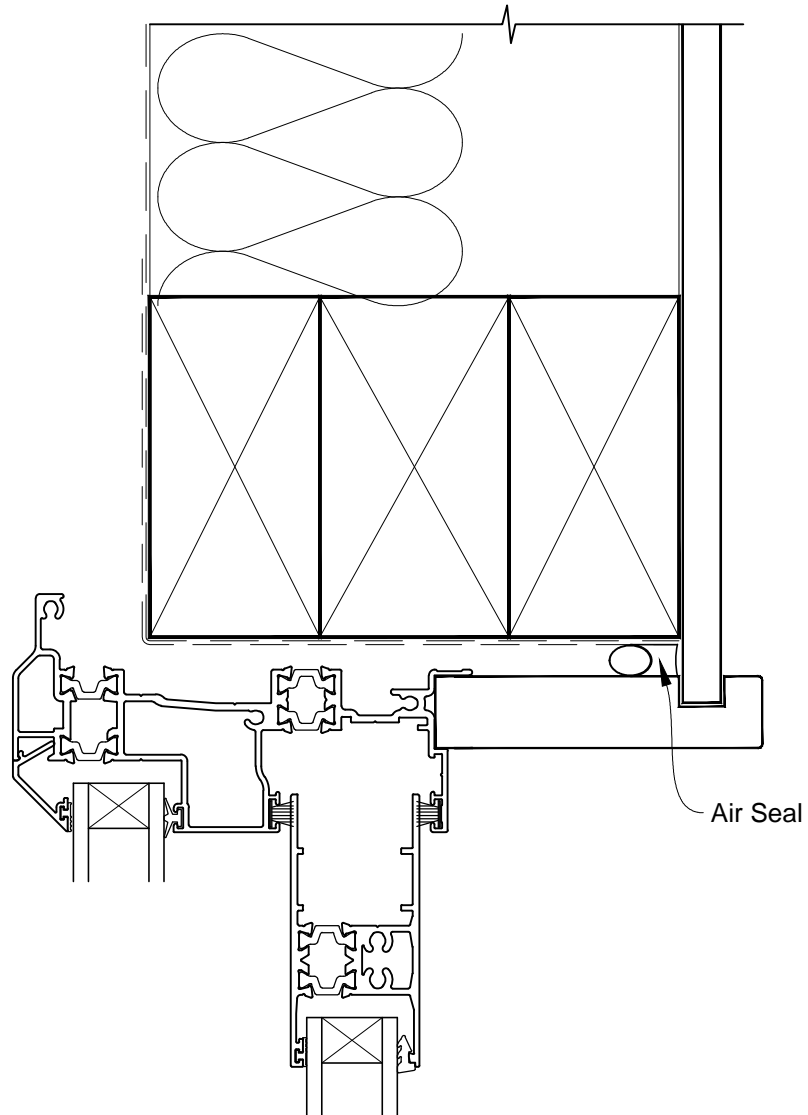

**INSTALLATION DETAIL - ALThERM RESIDENTIAL THERMAL
HEART - SLIDING DOOR ON NO CLADDING
DIRECT FIXED CLADDING**

Date: 01.03.14

Scale: 1:2

CAD Ref.: ATSDNC-DH