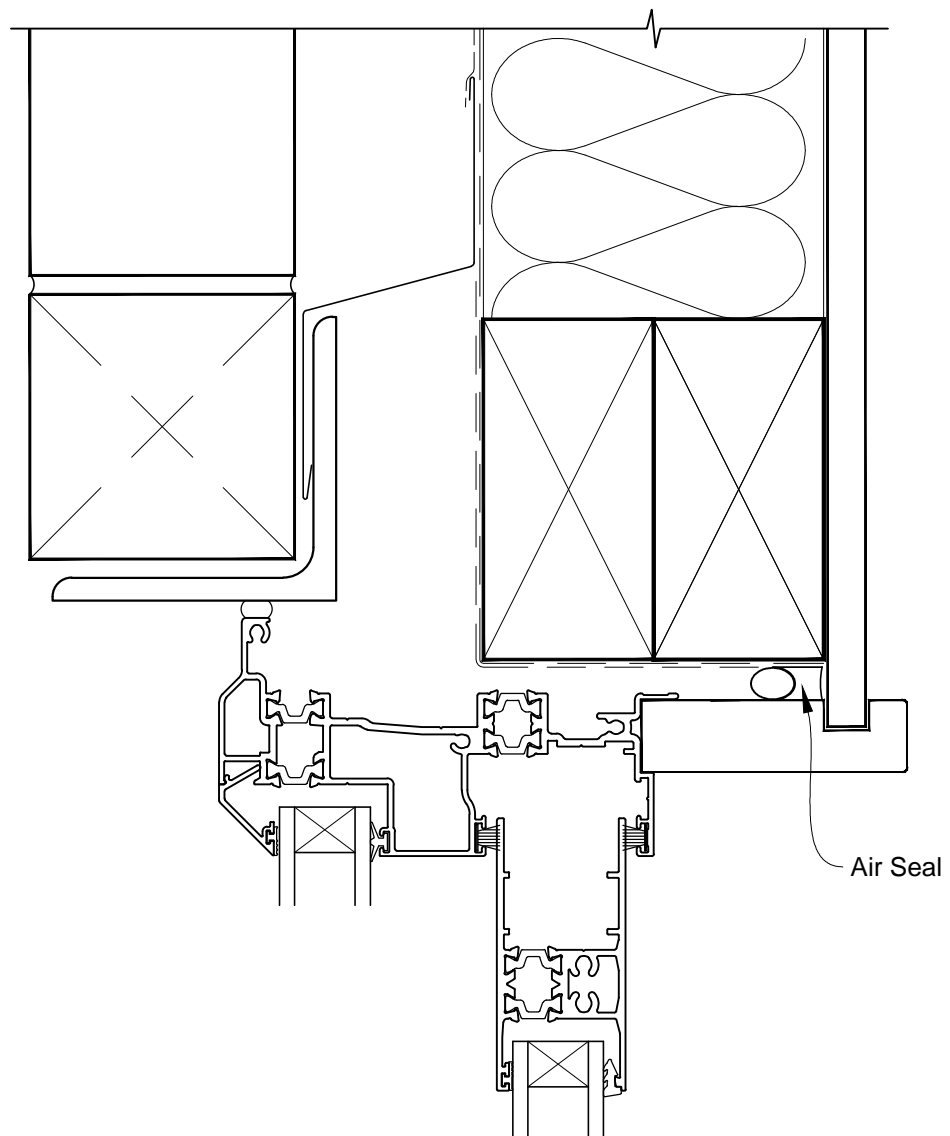

INSTALLATION DETAIL - ALThERM RESIDENTIAL THERMAL HEART - SLIDING DOOR ON BRICK VENEER CAVITY CONSTRUCTION

Date: 01.03.14

Scale: 1:2

CAD Ref.: ATSDBV-CH

INSTALLATION DETAIL - ALTherm RESIDENTIAL THERMAL HEART - SLIDING DOOR ON BRICK VENEER CAVITY CONSTRUCTION

Date: 01.03.14

Scale: 1:2

CAD Ref.: ATSDBV-CJ

**INSTALLATION DETAIL - ALTherm RESIDENTIAL THERMAL
HEART - SLIDING DOOR ON BRICK VENEER
CAVITY CONSTRUCTION**

Date: 01.03.14

Scale: 1:2

CAD Ref.: ATSDBV-CS