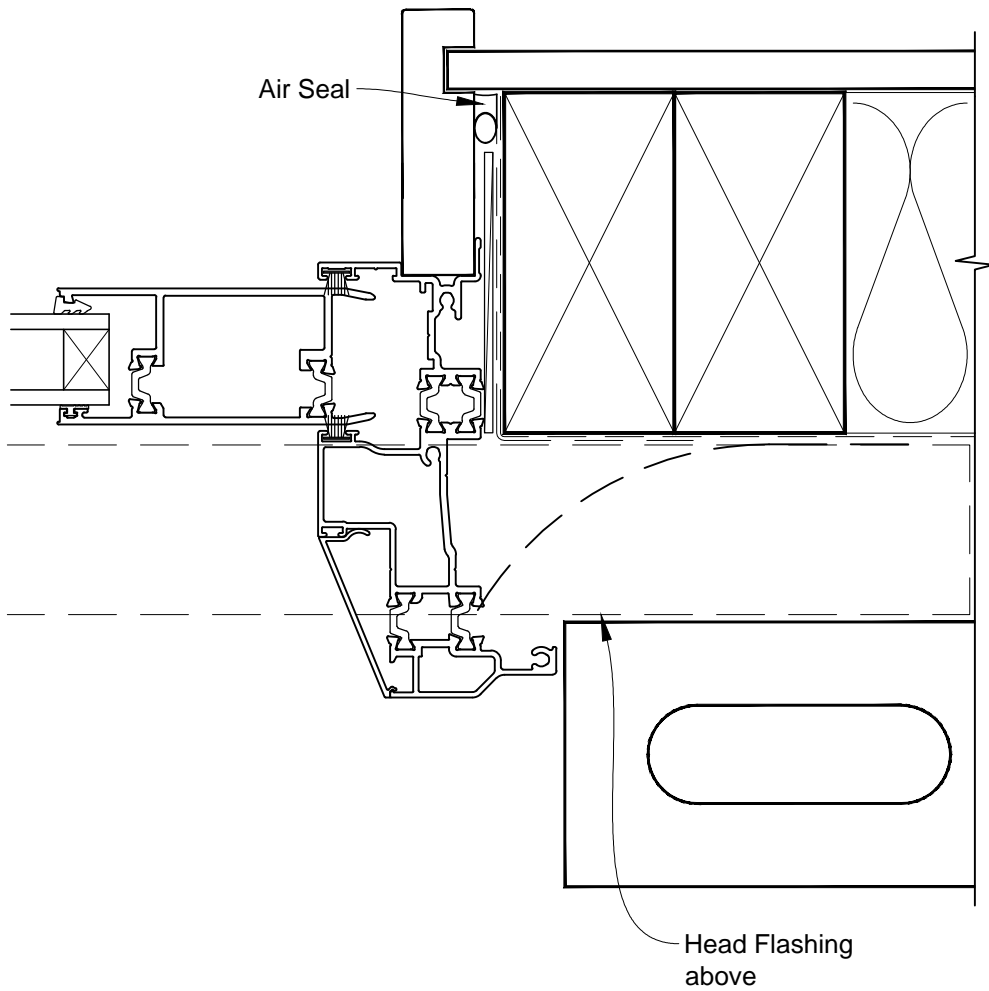

INSTALLATION DETAIL - ALThERM RESIDENTIAL THERMAL HEART - SLIDING DOOR ON BRICK VENEER CAVITY CONSTRUCTION

Date: 01.03.14

Scale: 1:2

CAD Ref.: ATSDBV-CH

INSTALLATION DETAIL - ALTherm RESIDENTIAL THERMAL HEART - SLIDING DOOR ON BRICK VENEER CAVITY CONSTRUCTION

Date: 01.03.14

Scale: 1:2

CAD Ref.: ATSDBV-CJ

**INSTALLATION DETAIL - ALTherm RESIDENTIAL THERMAL
HEART - SLIDING DOOR ON BRICK VENEER
CAVITY CONSTRUCTION**

Date: 01.03.14

Scale: 1:2

CAD Ref.: ATSDBV-CS