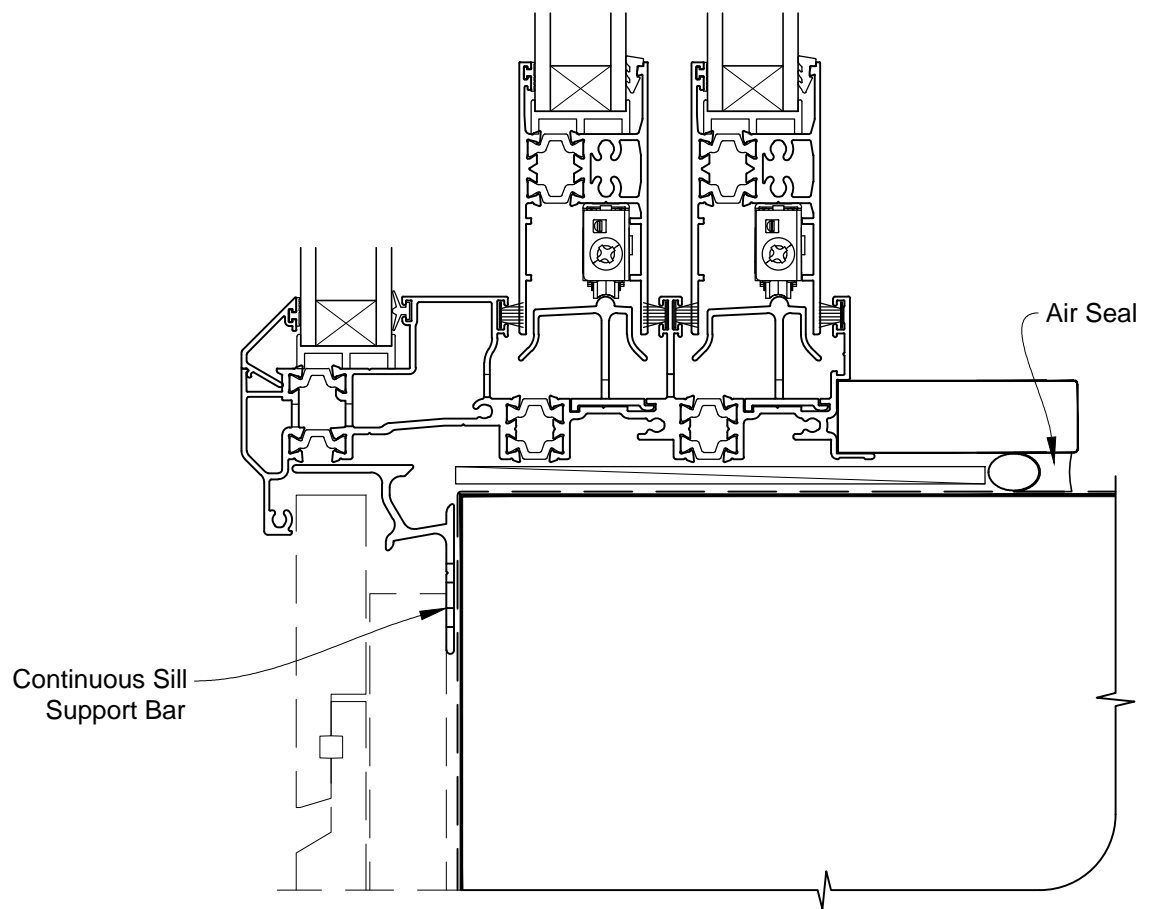

INSTALLATION DETAIL - ALThERM RESIDENTIAL THERMAL HEART - MULTISLIDER WINDOW ON RUSTICATED WEATHERBOARD - CAVITY CONSTRUCTION

Date: 01.03.14

Scale: 1:2

CAD Ref.: ATMWRW-CS2