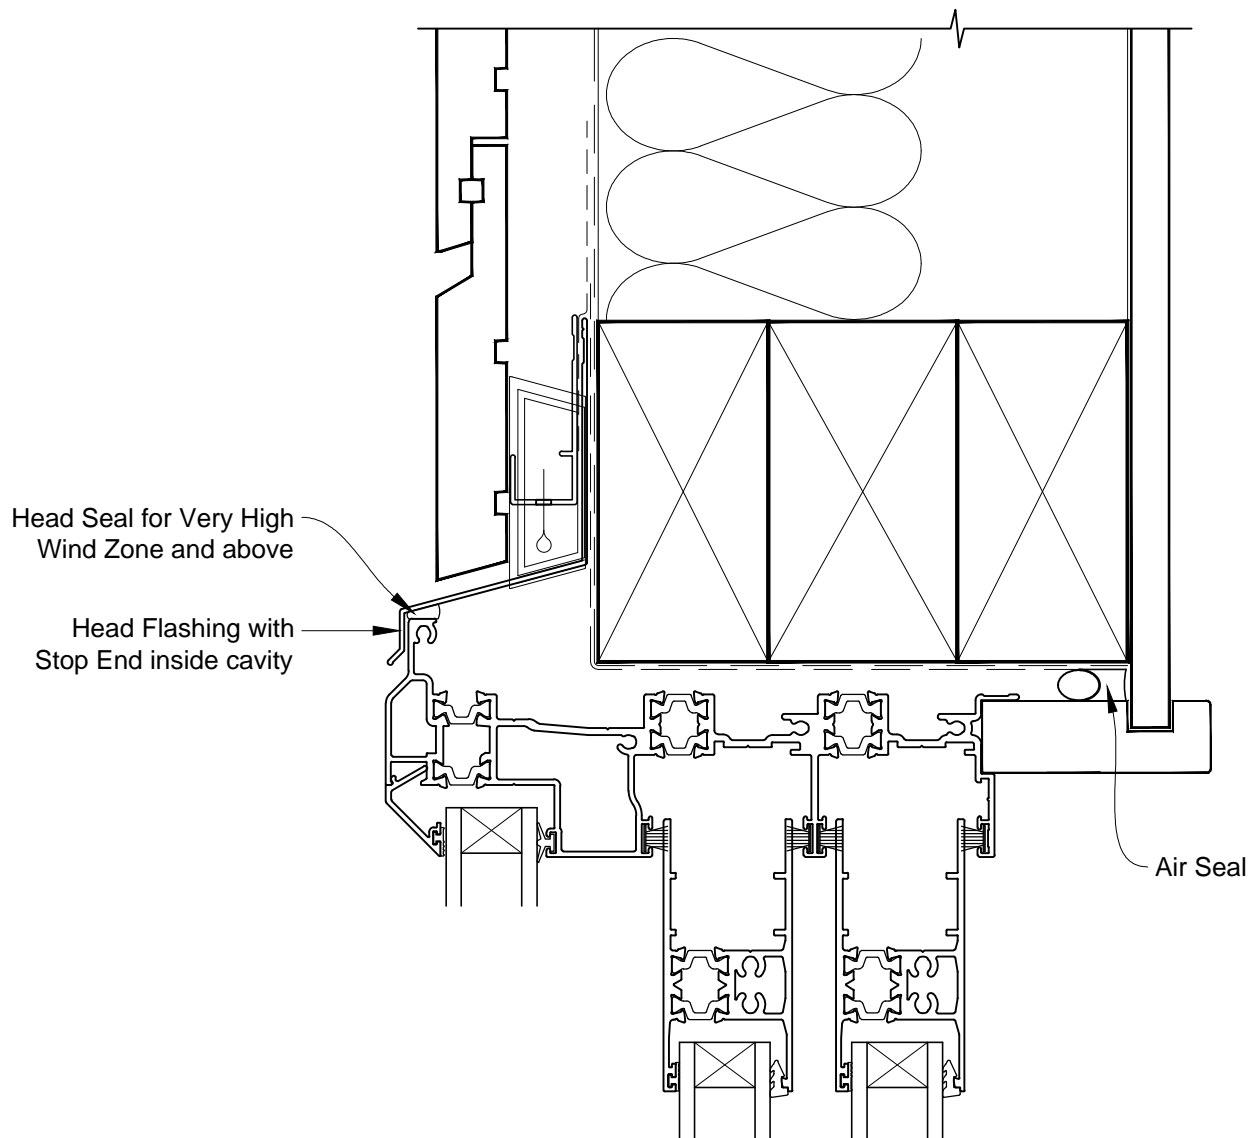

INSTALLATION DETAIL - ALThERM RESIDENTIAL THERMAL HEART - MULTISLIDER WINDOW ON RUSTICATED WEATHERBOARD - CAVITY CONSTRUCTION

Date: 01.03.14

Scale: 1:2

CAD Ref.: ATMWRW-CH

**INSTALLATION DETAIL - ALTherm RESIDENTIAL THERMAL
HEART - MULTISLIDER WINDOW ON RUSTICATED
WEATHERBOARD - CAVITY CONSTRUCTION**