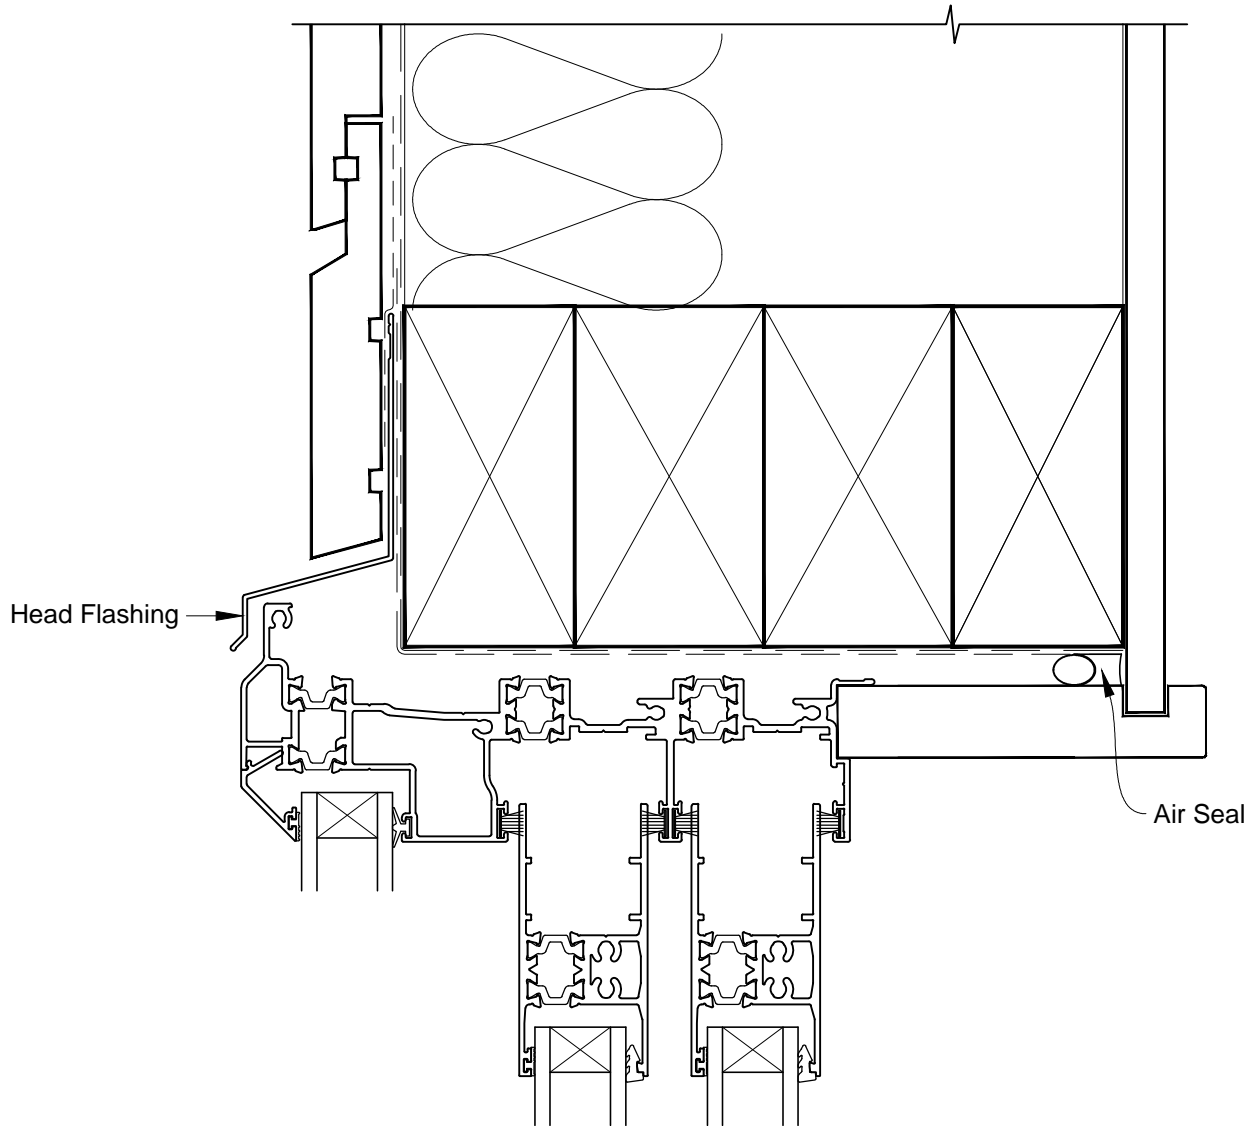

INSTALLATION DETAIL - ALThERM RESIDENTIAL THERMAL HEART - MULTISLIDER WINDOW ON RUSTICATED WEATHERBOARD - DIRECT FIXED CLADDING

Date: 01.03.14

Scale: 1:2

CAD Ref.: ATMWRW-DH