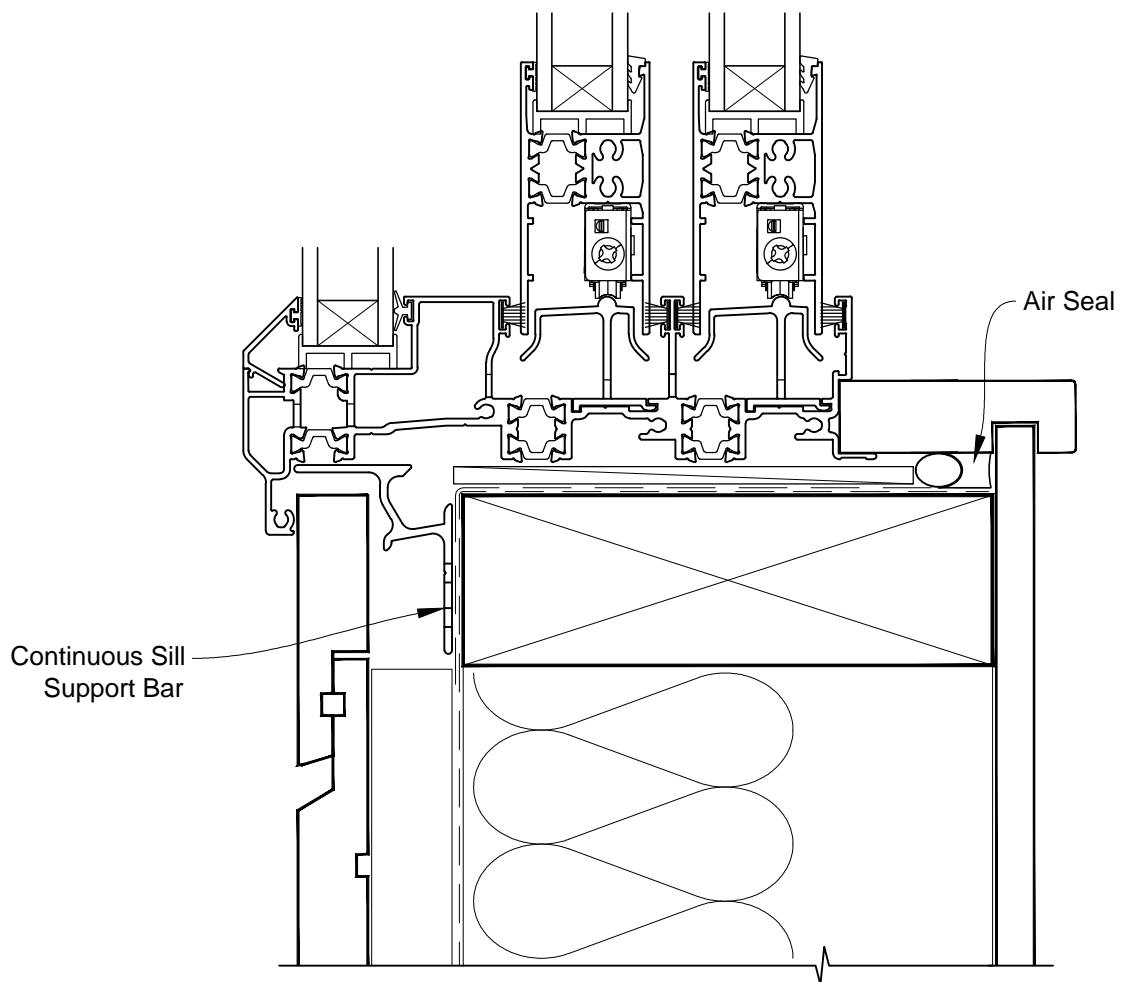

Date: 01.03.14

Scale: 1:2

CAD Ref.: ATMWRW-CJ

**INSTALLATION DETAIL - ALThERM RESIDENTIAL THERMAL
HEART - MULTISLIDER WINDOW ON RUSTICATED
WEATHERBOARD - CAVITY CONSTRUCTION**

Date: 01.03.14

Scale: 1:2

CAD Ref.: ATMWRW-CS