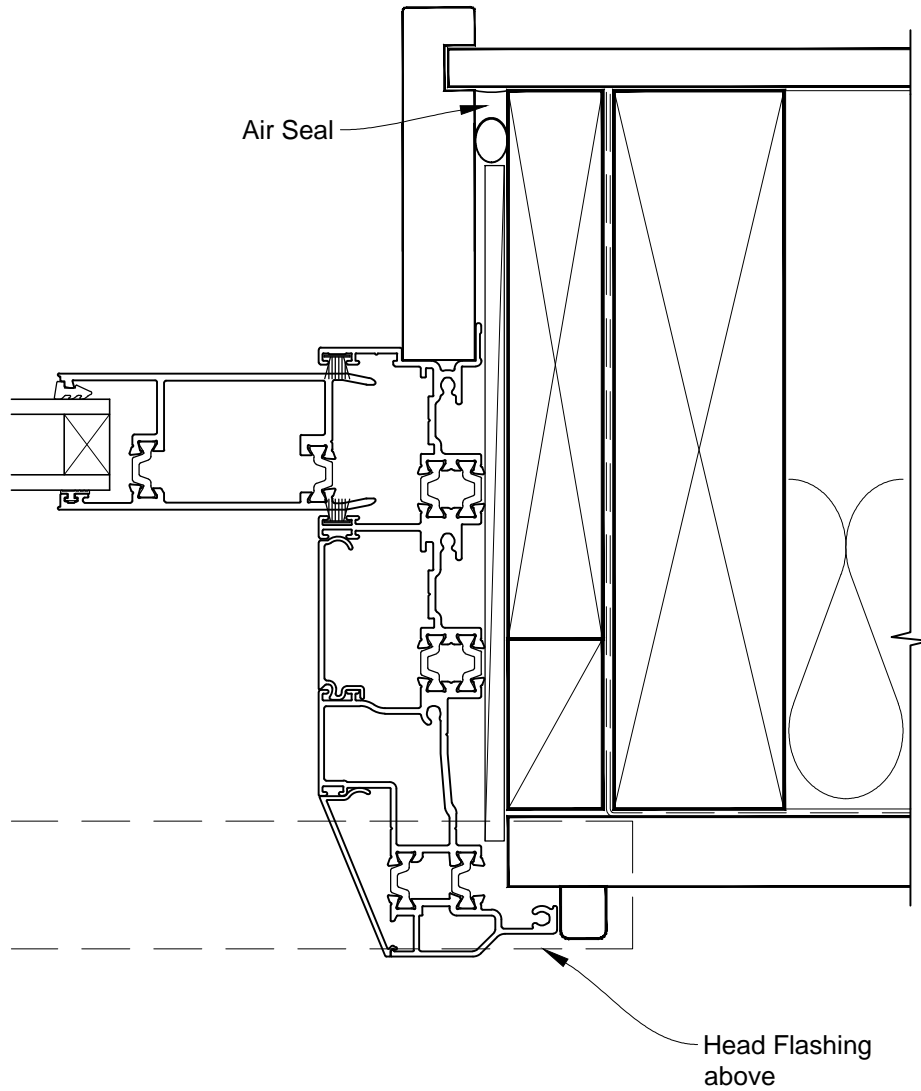

Date: 01.03.14

Scale: 1:2

CAD Ref.: ATMWRW-DH

**INSTALLATION DETAIL - ALThERM RESIDENTIAL THERMAL
HEART - MULTISLIDER WINDOW ON RUSTICATED
WEATHERBOARD - DIRECT FIXED CLADDING**

Date: 01.03.14

Scale: 1:2

CAD Ref.: ATMWRW-DJ