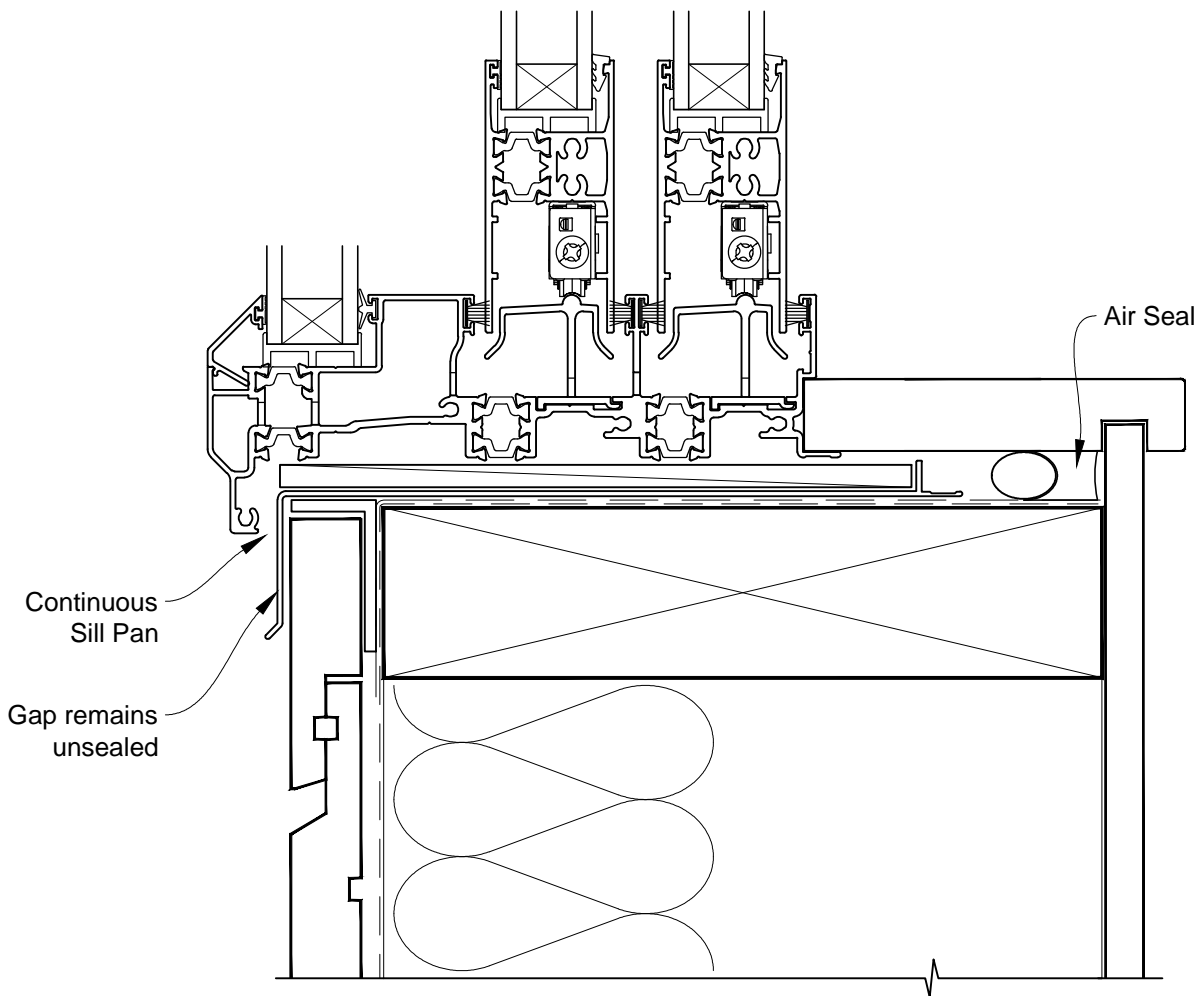

**INSTALLATION DETAIL - ALThERM RESIDENTIAL THERMAL
HEART - MULTISLIDER WINDOW ON RUSTICATED
WEATHERBOARD - DIRECT FIXED CLADDING**

Date: 01.03.14

Scale: 1:2

CAD Ref.: ATMWRW-DS