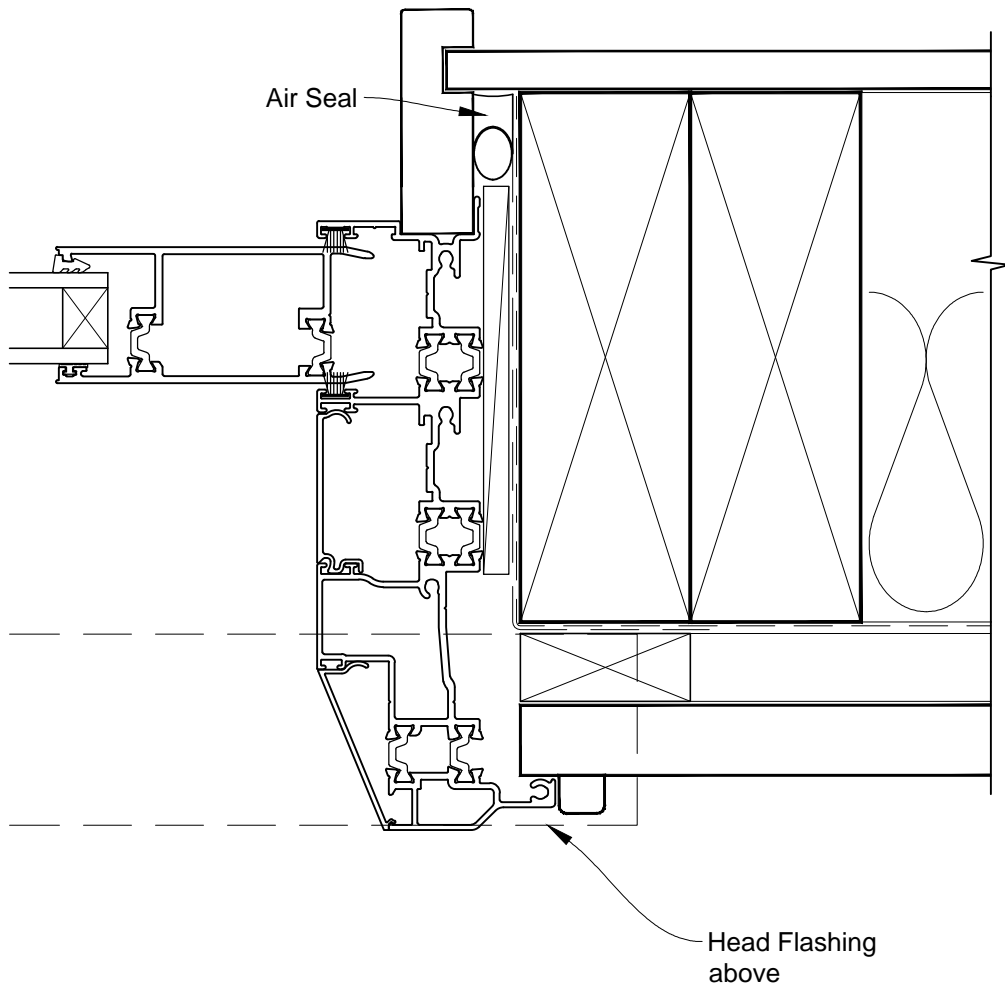

INSTALLATION DETAIL - ALThERM RESIDENTIAL THERMAL HEART - MULTISLIDER WINDOW ON RUSTICATED WEATHERBOARD - CAVITY CONSTRUCTION

Date: 01.03.14

Scale: 1:2

CAD Ref.: ATMWRW-CH

**INSTALLATION DETAIL - ALTherm RESIDENTIAL THERMAL
HEART - MULTISLIDER WINDOW ON RUSTICATED
WEATHERBOARD - CAVITY CONSTRUCTION**

Date: 01.03.14

Scale: 1:2

CAD Ref.: ATMWRW-CJ

**INSTALLATION DETAIL - ALThERM RESIDENTIAL THERMAL
HEART - MULTISLIDER WINDOW ON RUSTICATED
WEATHERBOARD - CAVITY CONSTRUCTION**

Date: 01.03.14

Scale: 1:2

CAD Ref.: ATMWRW-CS