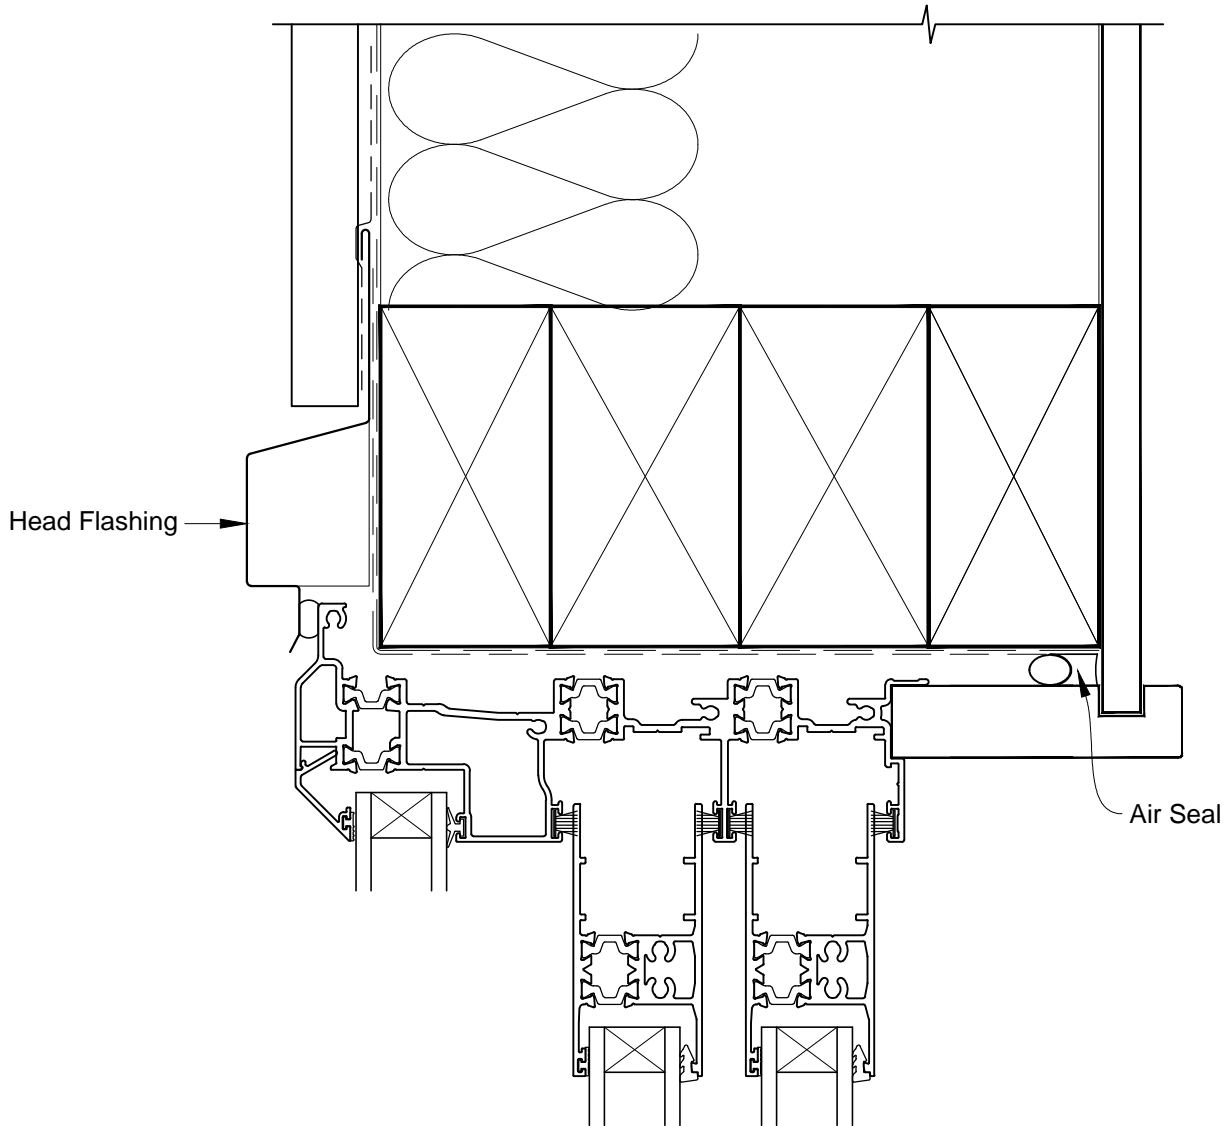

INSTALLATION DETAIL - ALTherm RESIDENTIAL THERMAL HEART - MULTISLIDER WINDOW ON PROFILE METAL CAVITY CONSTRUCTION

Date: 01.03.14

Scale: 1:2

CAD Ref.: ATMWPM-CH

INSTALLATION DETAIL - ALThERM RESIDENTIAL THERMAL HEART - MULTISLIDER WINDOW ON PROFILE METAL CAVITY CONSTRUCTION

Date: 01.03.14

Scale: 1:2

CAD Ref.: ATMWPM-CJ

INSTALLATION DETAIL - ALTherm RESIDENTIAL THERMAL HEART - MULTISLIDER WINDOW ON PROFILE METAL CAVITY CONSTRUCTION

Date: 01.03.14

Scale: 1:2

CAD Ref.: ATMWPM-CS

INSTALLATION DETAIL - ALTherm RESIDENTIAL THERMAL HEART - MULTISLIDER WINDOW ON PROFILE METAL CAVITY CONSTRUCTION

Date: 01.03.14

Scale: 1:2

CAD Ref.: ATMWPM-CS2

**INSTALLATION DETAIL - ALThERM RESIDENTIAL THERMAL
HEART - MULTISLIDER WINDOW ON PROFILE METAL
DIRECT FIXED CLADDING**

Date: 01.03.14

Scale: 1:2

CAD Ref.: ATMWPM-DH

**INSTALLATION DETAIL - ALThERM RESIDENTIAL THERMAL
HEART - MULTISLIDER WINDOW ON PROFILE METAL
DIRECT FIXED CLADDING**

Date: 01.03.14

Scale: 1:2

CAD Ref.: ATMWPM-DJ

INSTALLATION DETAIL - ALThERM RESIDENTIAL THERMAL HEART - MULTISLIDER WINDOW ON PROFILE METAL DIRECT FIXED CLADDING