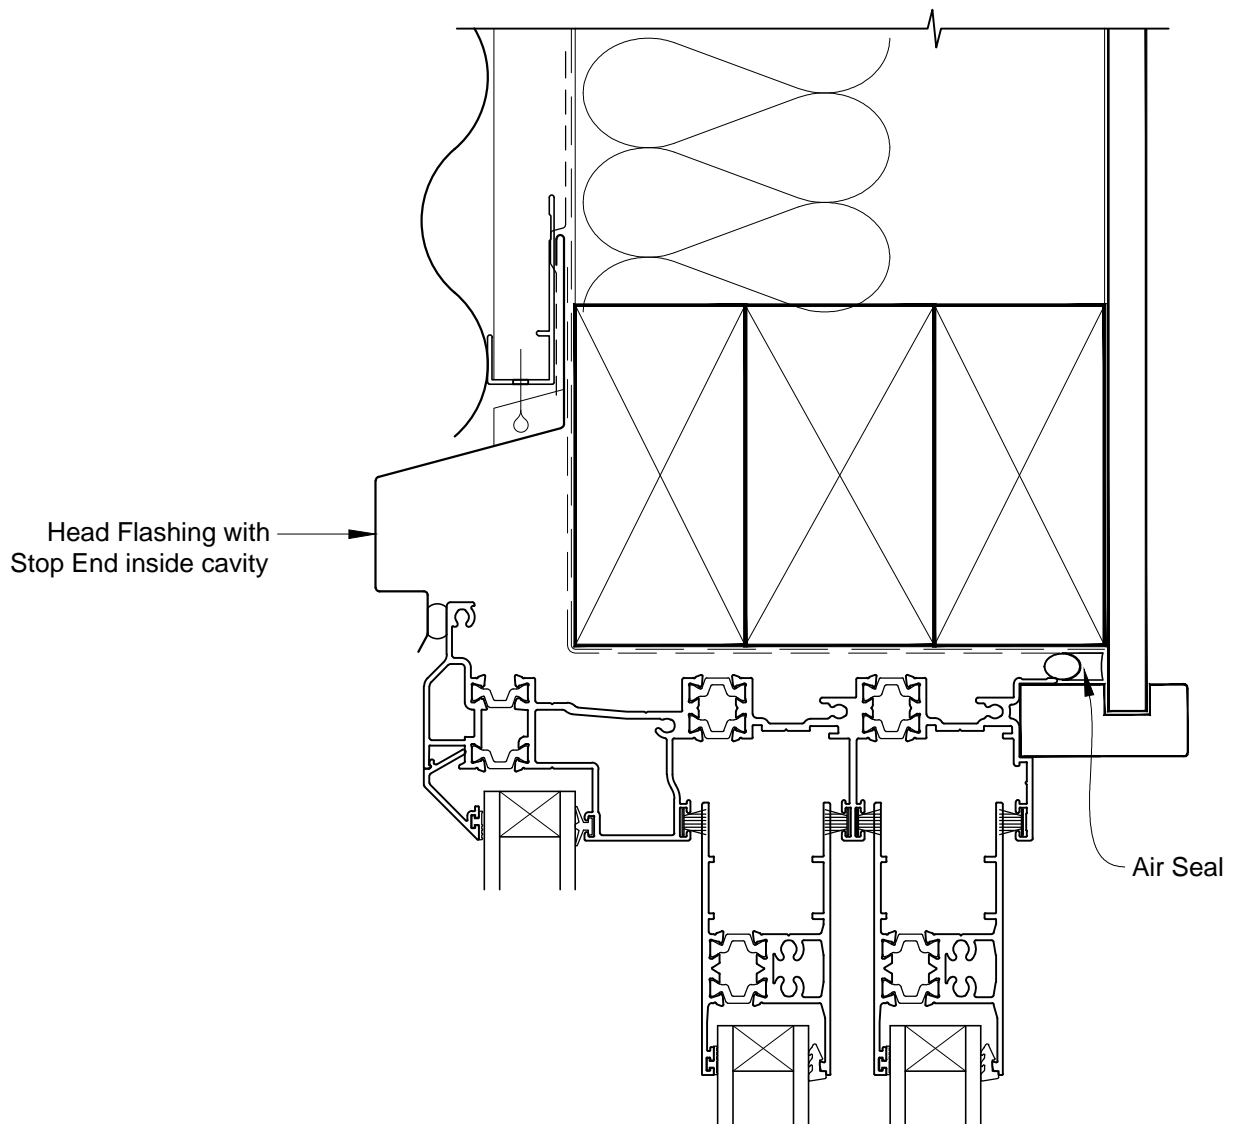

INSTALLATION DETAIL - ALTherm RESIDENTIAL THERMAL HEART - MULTISLIDER WINDOW ON PROFILE METAL CAVITY CONSTRUCTION

Date: 01.03.14

Scale: 1:2

CAD Ref.: ATMWPM-CH

INSTALLATION DETAIL - ALThERM RESIDENTIAL THERMAL HEART - MULTISLIDER WINDOW ON PROFILE METAL CAVITY CONSTRUCTION

Date: 01.03.14

Scale: 1:2

CAD Ref.: ATMWPM-CJ

INSTALLATION DETAIL - ALTherm RESIDENTIAL THERMAL HEART - MULTISLIDER WINDOW ON PROFILE METAL CAVITY CONSTRUCTION

Date: 01.03.14

Scale: 1:2

CAD Ref.: ATMWPM-CS

INSTALLATION DETAIL - ALTherm RESIDENTIAL THERMAL HEART - MULTISLIDER WINDOW ON PROFILE METAL CAVITY CONSTRUCTION