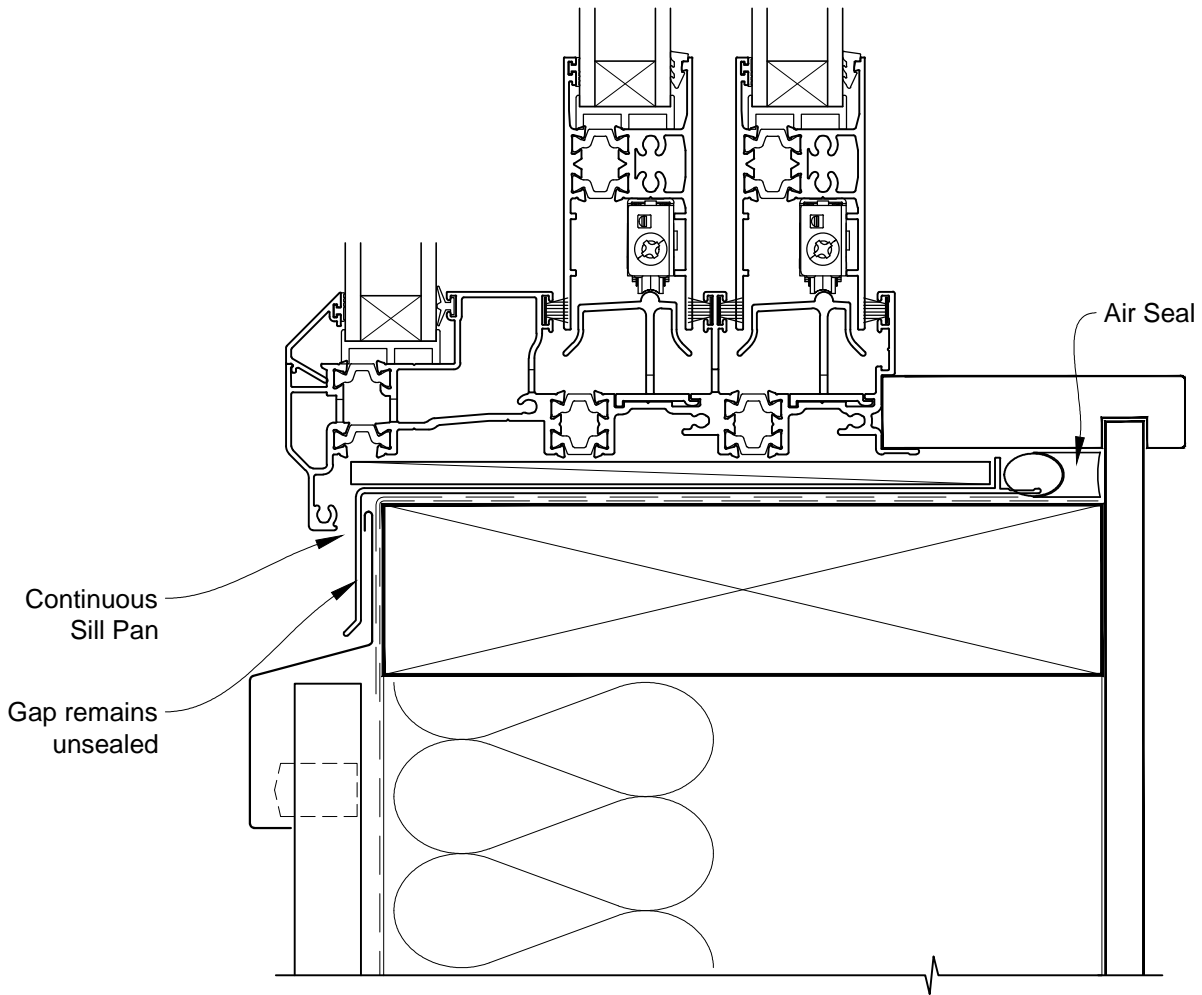

INSTALLATION DETAIL - ALTherm RESIDENTIAL THERMAL HEART - MULTISLIDER WINDOW ON PROFILE METAL CAVITY CONSTRUCTION

Date: 01.03.14

Scale: 1:2

CAD Ref.: ATMWPM-CH

INSTALLATION DETAIL - ALThERM RESIDENTIAL THERMAL HEART - MULTISLIDER WINDOW ON PROFILE METAL CAVITY CONSTRUCTION

**INSTALLATION DETAIL - ALThERM RESIDENTIAL THERMAL
HEART - MULTISLIDER WINDOW ON PROFILE METAL
DIRECT FIXED CLADDING**

Date: 01.03.14

Scale: 1:2

CAD Ref.: ATMWPM-DJ

INSTALLATION DETAIL - ALThERM RESIDENTIAL THERMAL HEART - MULTISLIDER WINDOW ON PROFILE METAL DIRECT FIXED CLADDING

Date: 01.03.14

Scale: 1:2

CAD Ref.: ATMWPM-DS

INSTALLATION DETAIL - ALThERM RESIDENTIAL THERMAL HEART - MULTISLIDER WINDOW ON PROFILE METAL DIRECT FIXED CLADDING

Date: 01.03.14

Scale: 1:2

CAD Ref.: ATMWPM-DS2