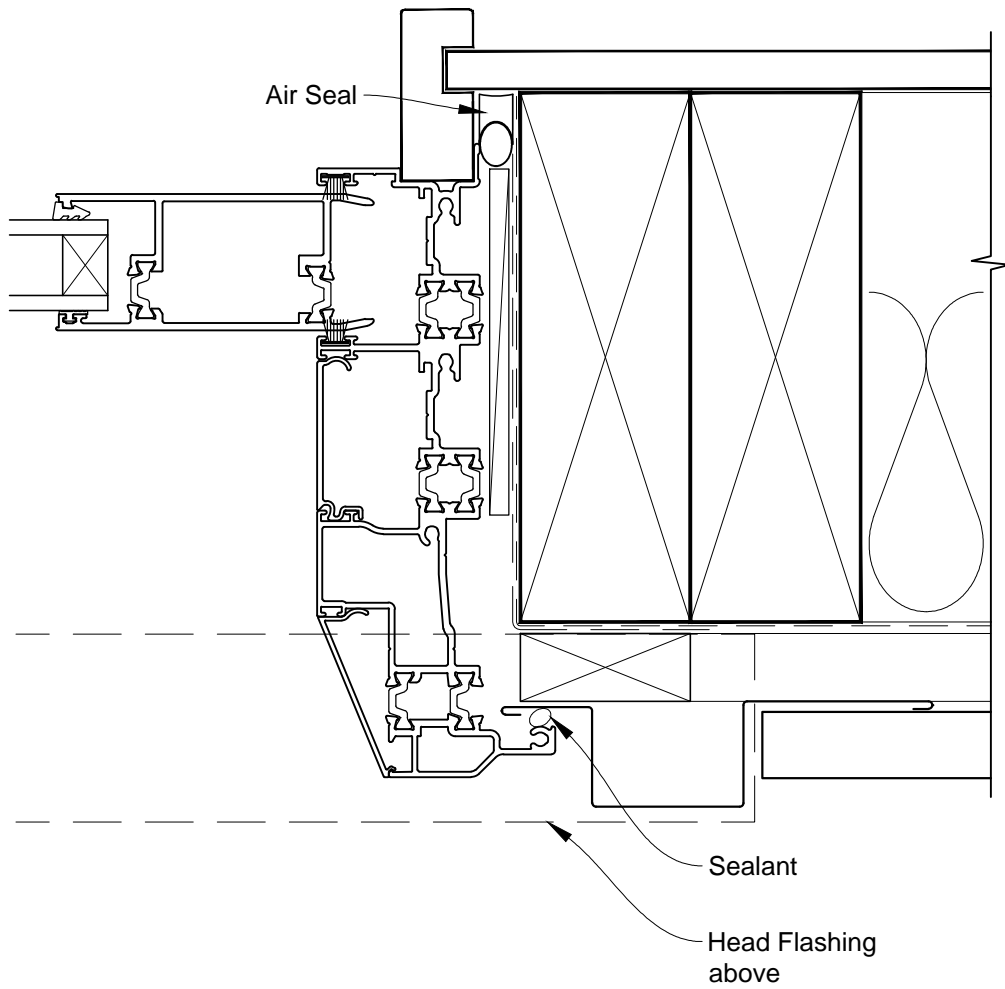

INSTALLATION DETAIL - ALTherm RESIDENTIAL THERMAL HEART - MULTISLIDER WINDOW ON PROFILE METAL CAVITY CONSTRUCTION

Date: 01.03.14

Scale: 1:2

CAD Ref.: ATMWPM-CH

INSTALLATION DETAIL - ALThERM RESIDENTIAL THERMAL HEART - MULTISLIDER WINDOW ON PROFILE METAL CAVITY CONSTRUCTION

Date: 01.03.14

Scale: 1:2

CAD Ref.: ATMWPM-CJ

INSTALLATION DETAIL - ALTherm RESIDENTIAL THERMAL HEART - MULTISLIDER WINDOW ON PROFILE METAL CAVITY CONSTRUCTION

Date: 01.03.14

Scale: 1:2

CAD Ref.: ATMWPM-CS

INSTALLATION DETAIL - ALTherm RESIDENTIAL THERMAL HEART - MULTISLIDER WINDOW ON PROFILE METAL CAVITY CONSTRUCTION