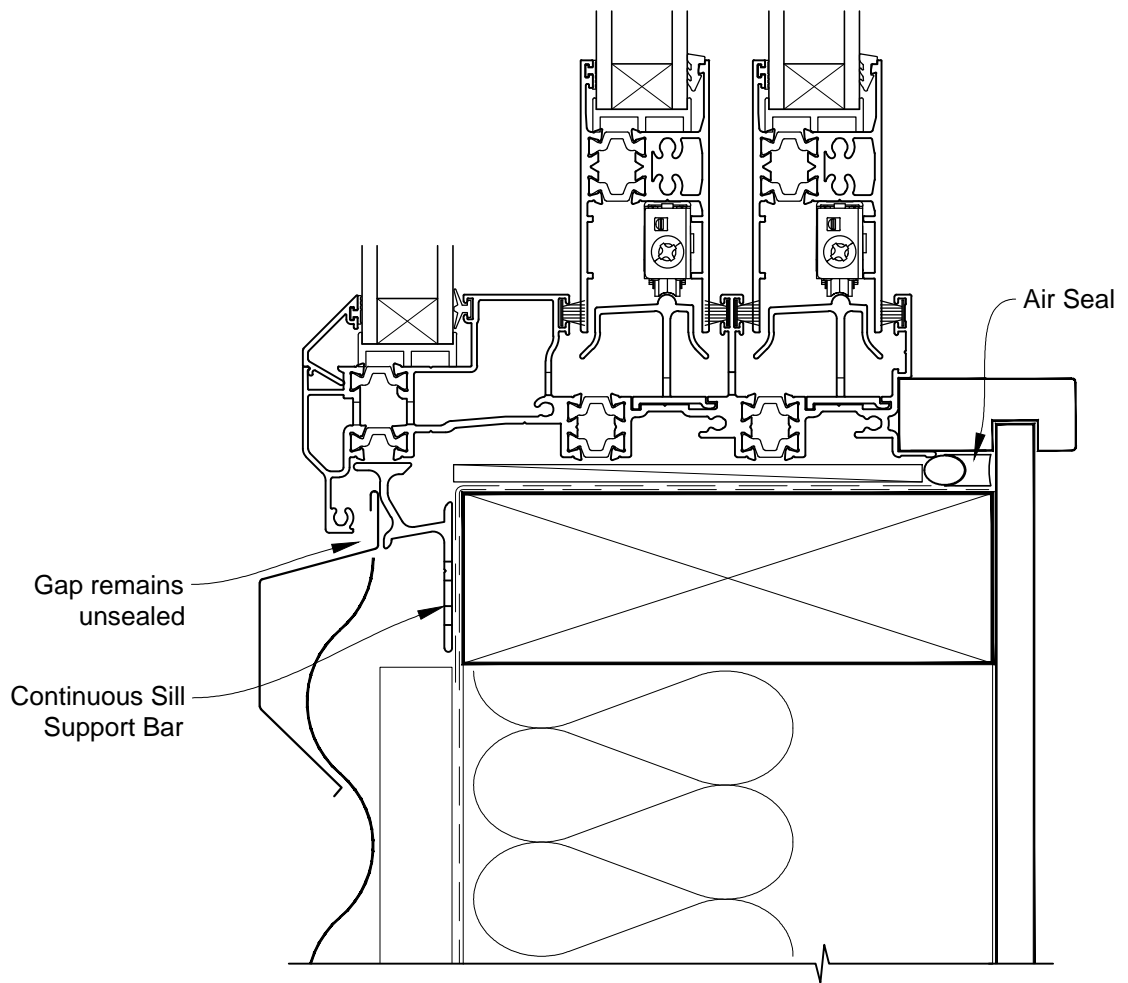

INSTALLATION DETAIL - ALTherm RESIDENTIAL THERMAL HEART - MULTISLIDER WINDOW ON PROFILE METAL CAVITY CONSTRUCTION

Date: 01.03.14

Scale: 1:2

CAD Ref.: ATMWPM-CH

INSTALLATION DETAIL - ALThERM RESIDENTIAL THERMAL HEART - MULTISLIDER WINDOW ON PROFILE METAL CAVITY CONSTRUCTION

Date: 01.03.14

Scale: 1:2

CAD Ref.: ATMWPM-CJ

INSTALLATION DETAIL - ALTherm RESIDENTIAL THERMAL HEART - MULTISLIDER WINDOW ON PROFILE METAL CAVITY CONSTRUCTION

Date: 01.03.14

Scale: 1:2

CAD Ref.: ATMWPM-CS

INSTALLATION DETAIL - ALTherm RESIDENTIAL THERMAL HEART - MULTISLIDER WINDOW ON PROFILE METAL CAVITY CONSTRUCTION

Date: 01.03.14

Scale: 1:2

CAD Ref.: ATMWPM-CS2

**INSTALLATION DETAIL - ALThERM RESIDENTIAL THERMAL
HEART - MULTISLIDER WINDOW ON PROFILE METAL
DIRECT FIXED CLADDING**

Date: 01.03.14

Scale: 1:2

CAD Ref.: ATMWPM-DH