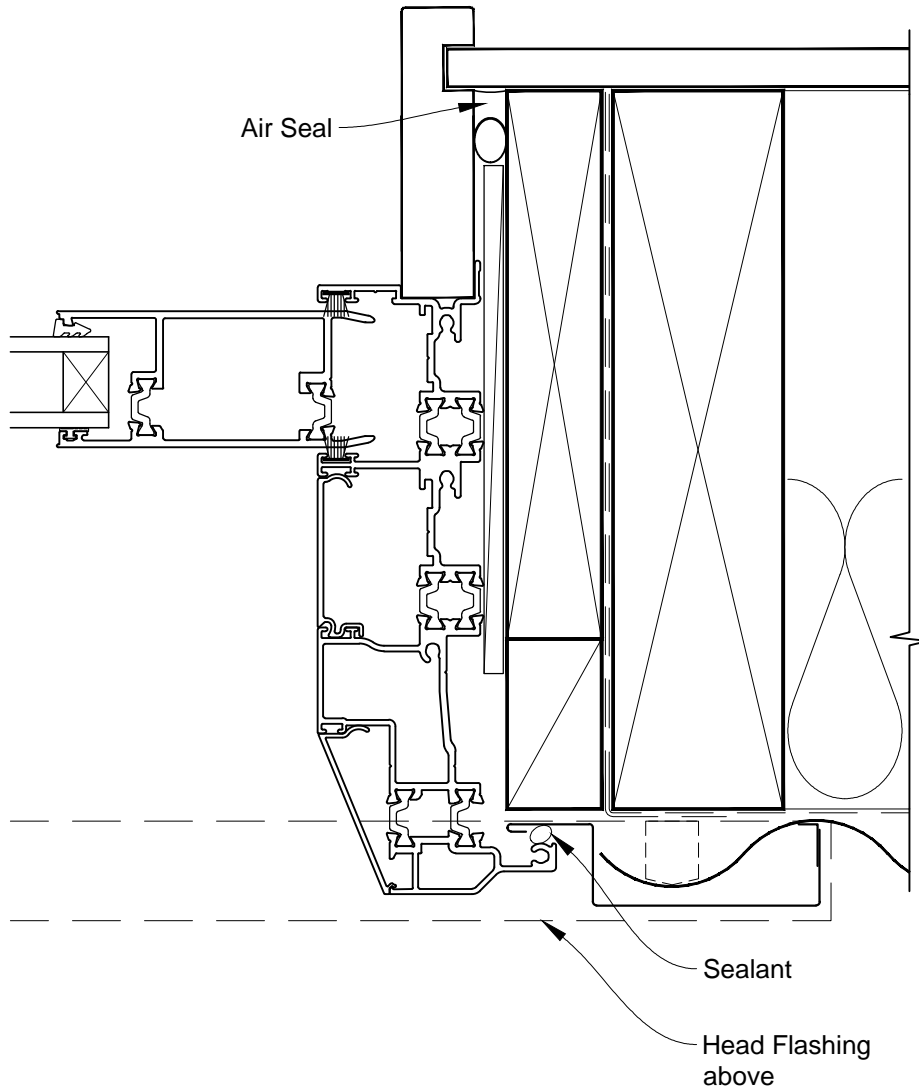

INSTALLATION DETAIL - ALTherm RESIDENTIAL THERMAL HEART - MULTISLIDER WINDOW ON PROFILE METAL CAVITY CONSTRUCTION

Date: 01.03.14

Scale: 1:2

CAD Ref.: ATMWPM-CH

INSTALLATION DETAIL - ALThERM RESIDENTIAL THERMAL HEART - MULTISLIDER WINDOW ON PROFILE METAL CAVITY CONSTRUCTION

Date: 01.03.14

Scale: 1:2

CAD Ref.: ATMWPM-CJ

INSTALLATION DETAIL - ALTherm RESIDENTIAL THERMAL HEART - MULTISLIDER WINDOW ON PROFILE METAL CAVITY CONSTRUCTION

Date: 01.03.14

Scale: 1:2

CAD Ref.: ATMWPM-CS

INSTALLATION DETAIL - ALTherm RESIDENTIAL THERMAL HEART - MULTISLIDER WINDOW ON PROFILE METAL CAVITY CONSTRUCTION

Date: 01.03.14

Scale: 1:2

CAD Ref.: ATMWPM-CS2

**INSTALLATION DETAIL - ALThERM RESIDENTIAL THERMAL
HEART - MULTISLIDER WINDOW ON PROFILE METAL
DIRECT FIXED CLADDING**

Date: 01.03.14

Scale: 1:2

CAD Ref.: ATMWPM-DH

**INSTALLATION DETAIL - ALThERM RESIDENTIAL THERMAL
HEART - MULTISLIDER WINDOW ON PROFILE METAL
DIRECT FIXED CLADDING**

Date: 01.03.14

Scale: 1:2

CAD Ref.: ATMWPM-DJ

INSTALLATION DETAIL - ALThERM RESIDENTIAL THERMAL HEART - MULTISLIDER WINDOW ON PROFILE METAL DIRECT FIXED CLADDING