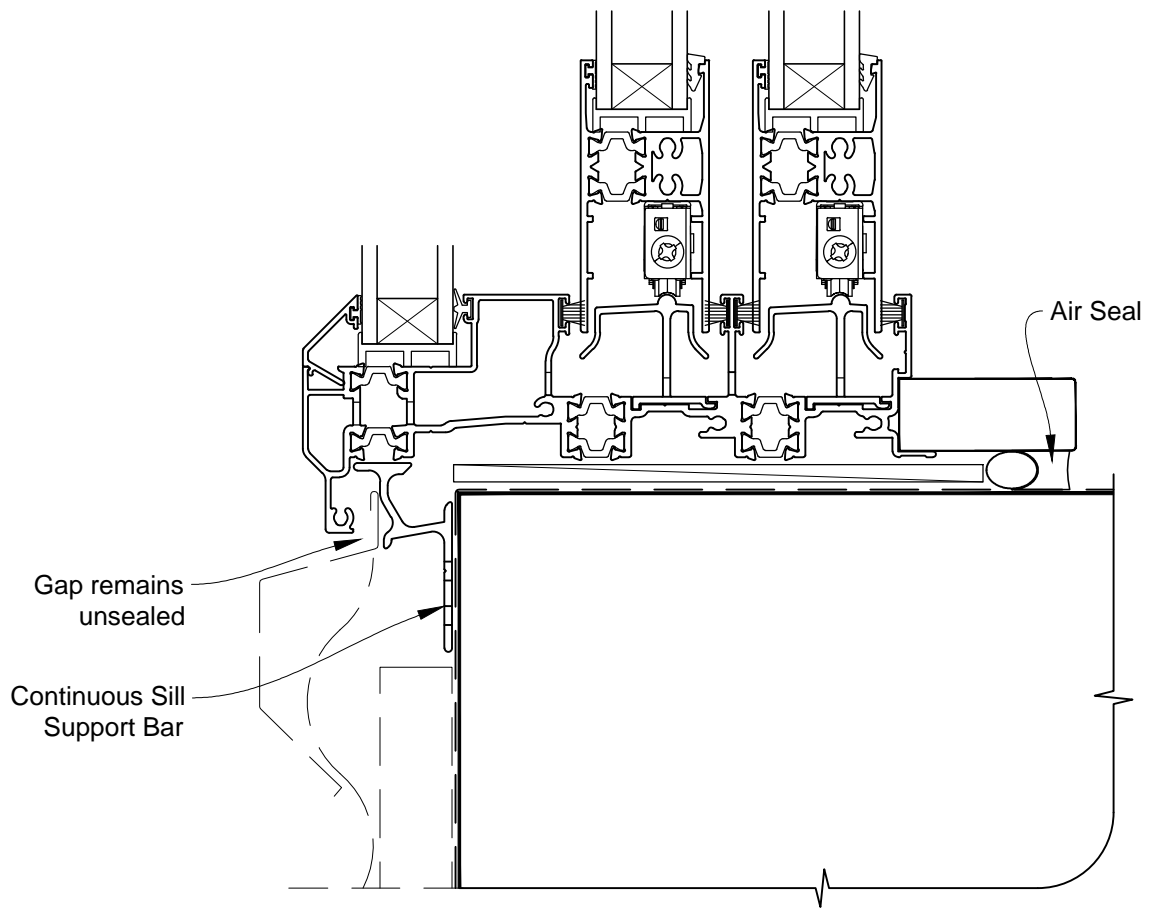

INSTALLATION DETAIL - ALTherm RESIDENTIAL THERMAL HEART - MULTISLIDER WINDOW ON PROFILE METAL CAVITY CONSTRUCTION

Date: 01.03.14

Scale: 1:2

CAD Ref.: ATMWPM-CS2