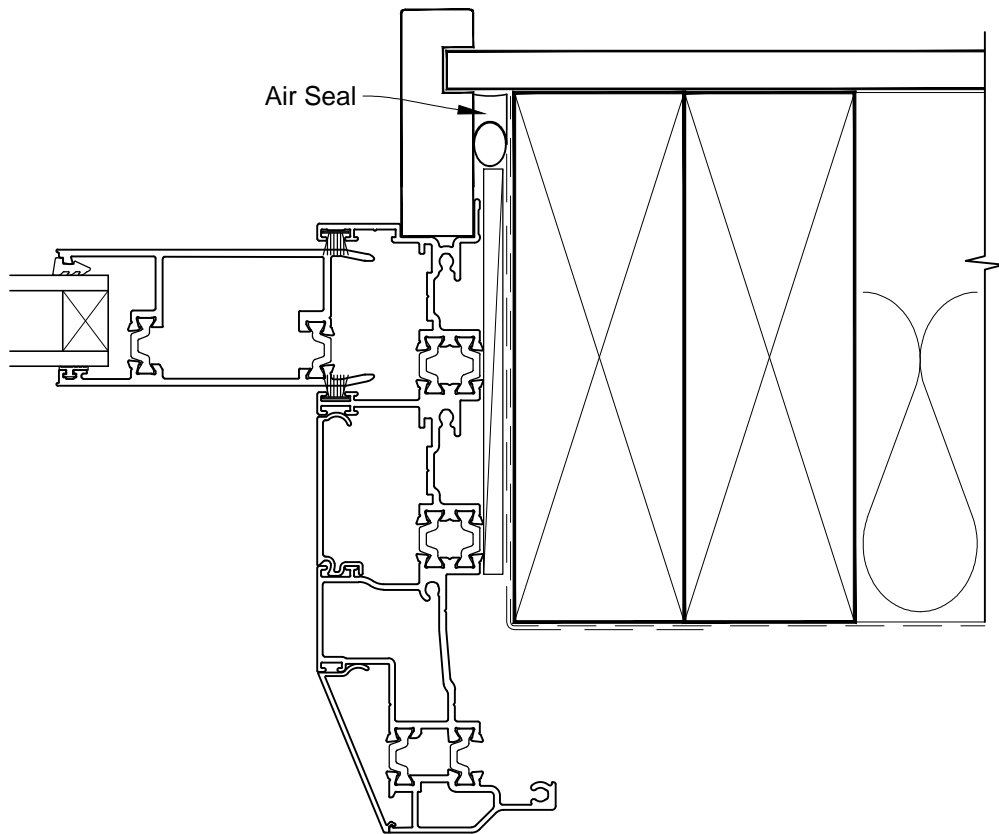

INSTALLATION DETAIL - ALTherm RESIDENTIAL THERMAL HEART - MULTISLIDER WINDOW ON NO CLADDING CAVITY CONSTRUCTION

Date: 01.03.14

Scale: 1:2

CAD Ref.: ATMWNC-CJ