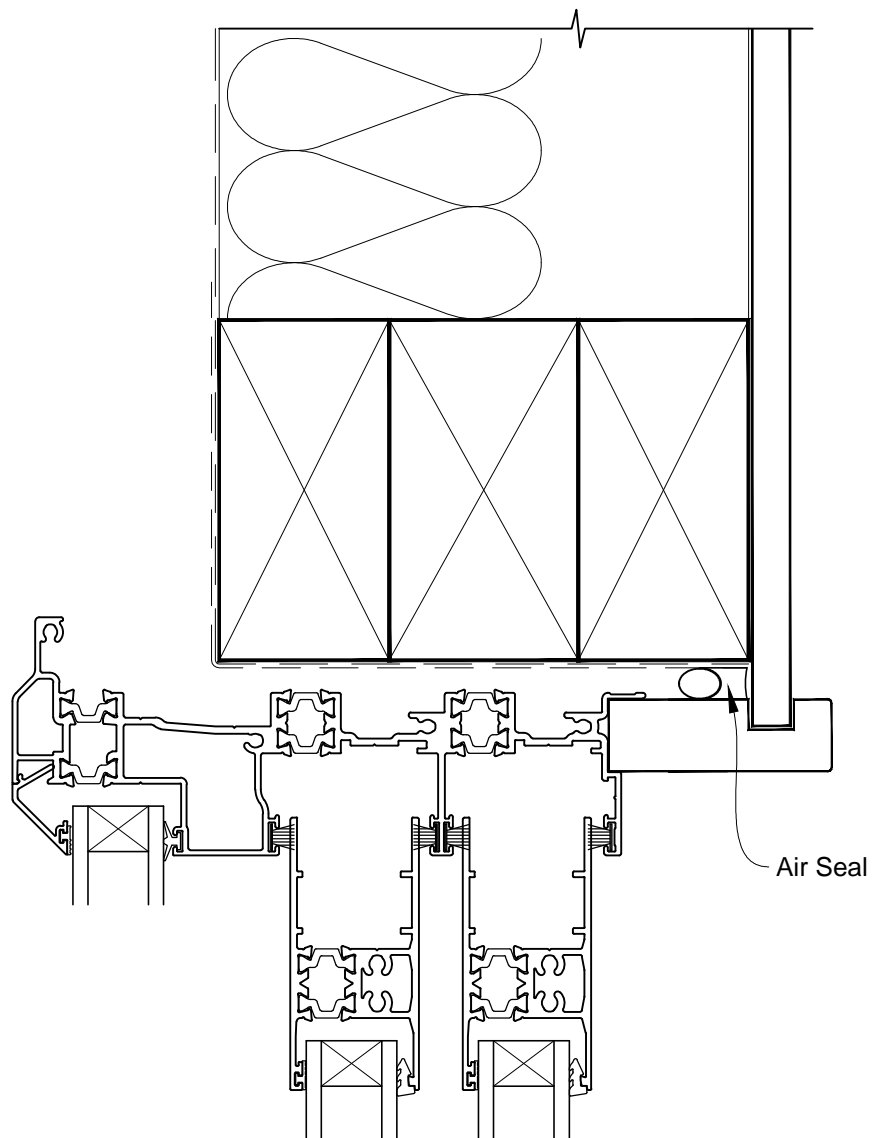

# INSTALLATION DETAIL - ALThERM RESIDENTIAL THERMAL HEART - MULTISLIDER WINDOW ON NO CLADDING CAVITY CONSTRUCTION

Date: 01.03.14

Scale: 1:2

CAD Ref.: ATMWNC-CH