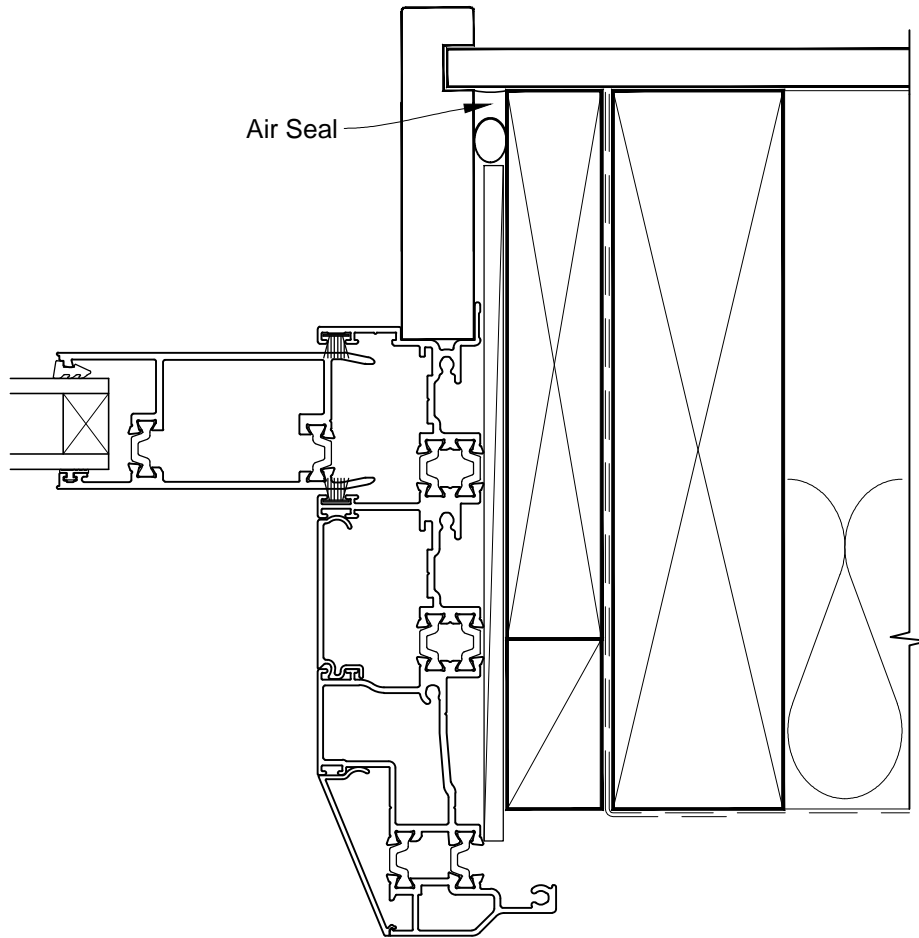

**INSTALLATION DETAIL - ALThERM RESIDENTIAL THERMAL
HEART - MULTISLIDER WINDOW ON NO CLADDING
DIRECT FIXED CLADDING**

Date: 01.03.14

Scale: 1:2

CAD Ref.: ATMWNC-DJ