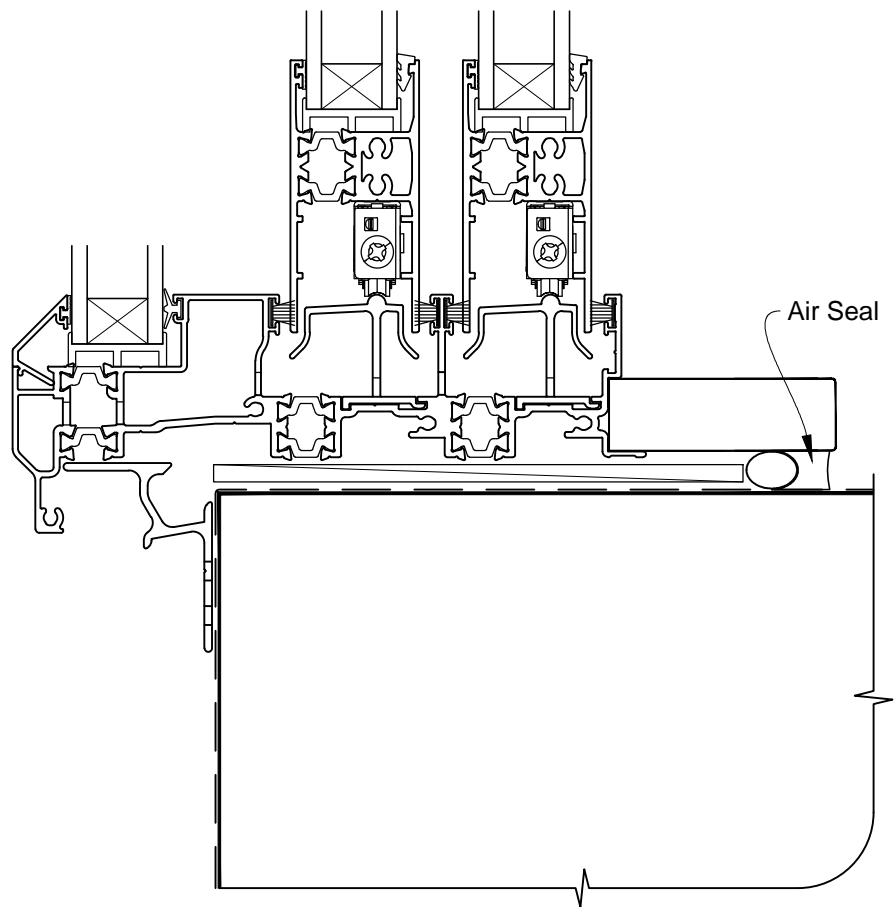

**INSTALLATION DETAIL - ALThERM RESIDENTIAL THERMAL
HEART - MULTISLIDER WINDOW ON NO CLADDING
CAVITY CONSTRUCTION**

Date: 01.03.14

Scale: 1:2

CAD Ref.: ATMWNC-CS2