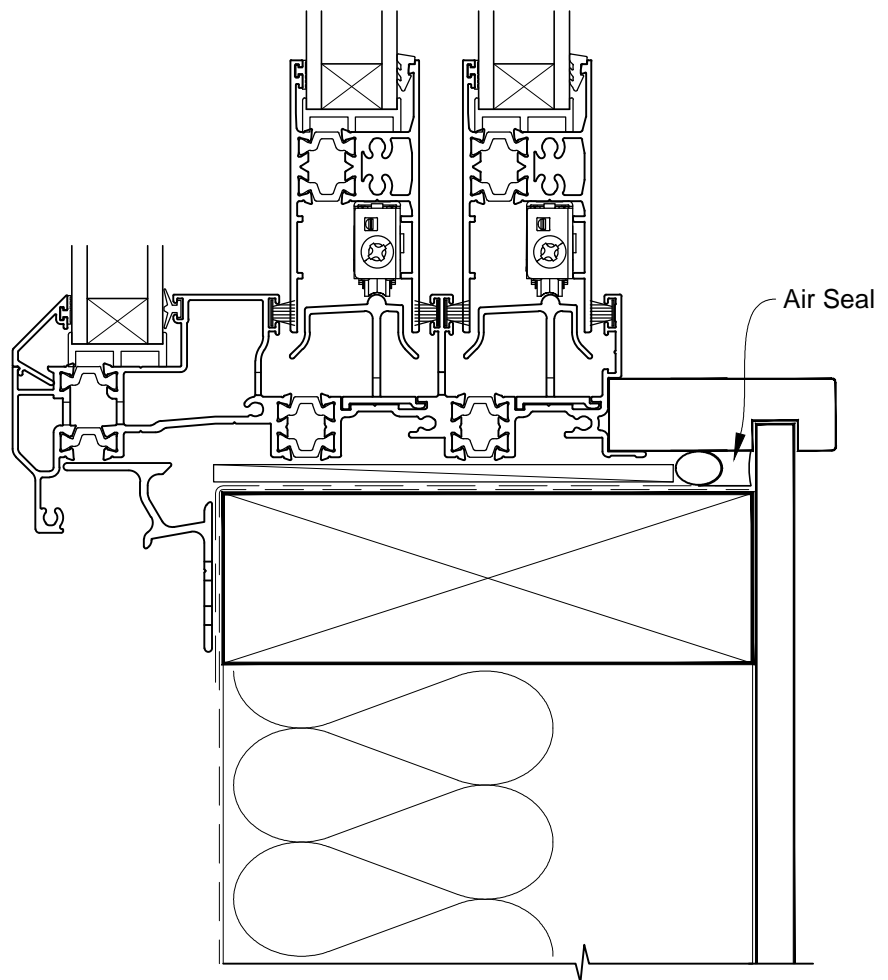

INSTALLATION DETAIL - ALThERM RESIDENTIAL THERMAL HEART - MULTISLIDER WINDOW ON NO CLADDING CAVITY CONSTRUCTION

Date: 01.03.14

Scale: 1:2

CAD Ref.: ATMWNC-CS