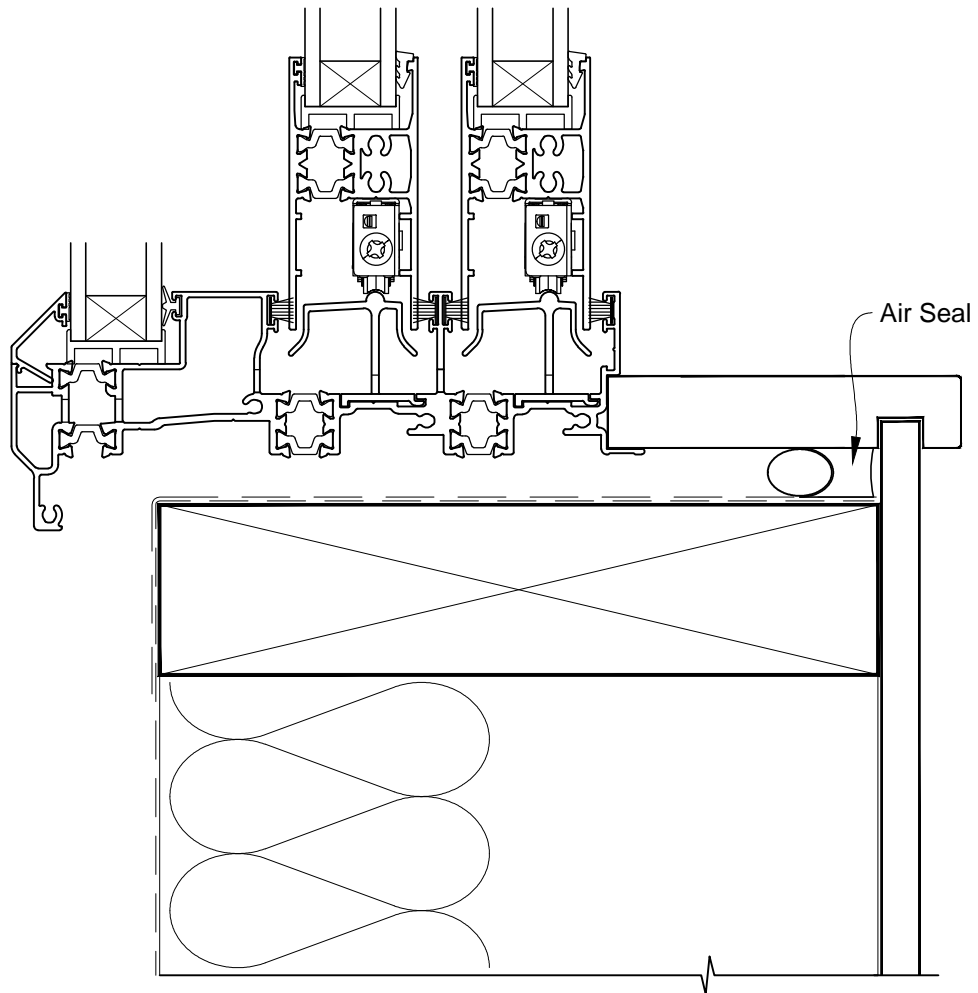

**INSTALLATION DETAIL - ALThERM RESIDENTIAL THERMAL
HEART - MULTISLIDER WINDOW ON NO CLADDING
DIRECT FIXED CLADDING**

Date: 01.03.14

Scale: 1:2

CAD Ref.: ATMWNC-DS